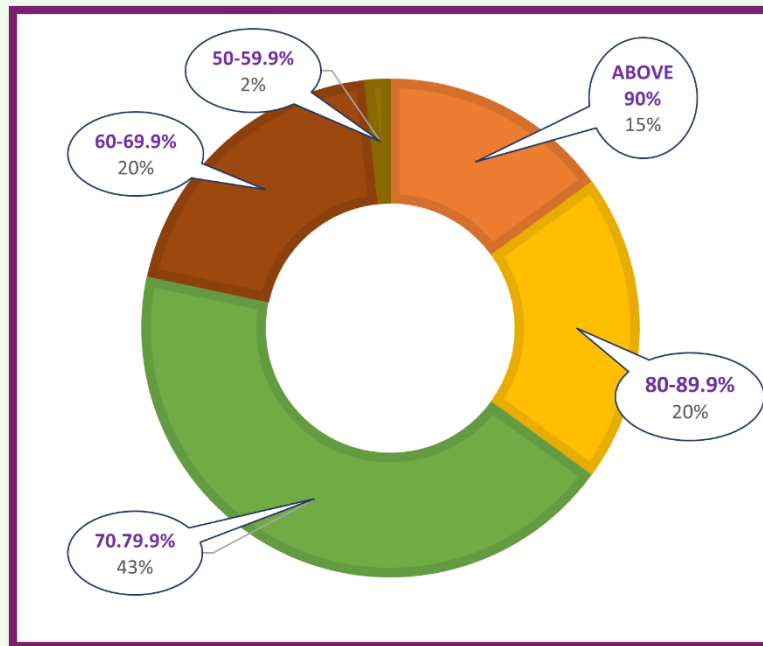

## बरव्शी का तालाब, लखनऊ

CLASS X

2023-24

### बोर्ड परीक्षा परिणाम विश्लेषण

**TOTAL APPEARED: 60 TOTAL PASSED: 60 PASS PERCENTAGE: 100%**

PERCENTAGE OF RANGE	NUMBER OF STUDENTS	PERCENTAGE OF STUDENTS
90 AND ABOVE	9	15
80 – 89.9	12	20
70 – 79.9	26	43.3
60 – 69.9	12	20
50 – 59.9	1	1.67
33 – 49.9	0	0
BELOW 33	0	0