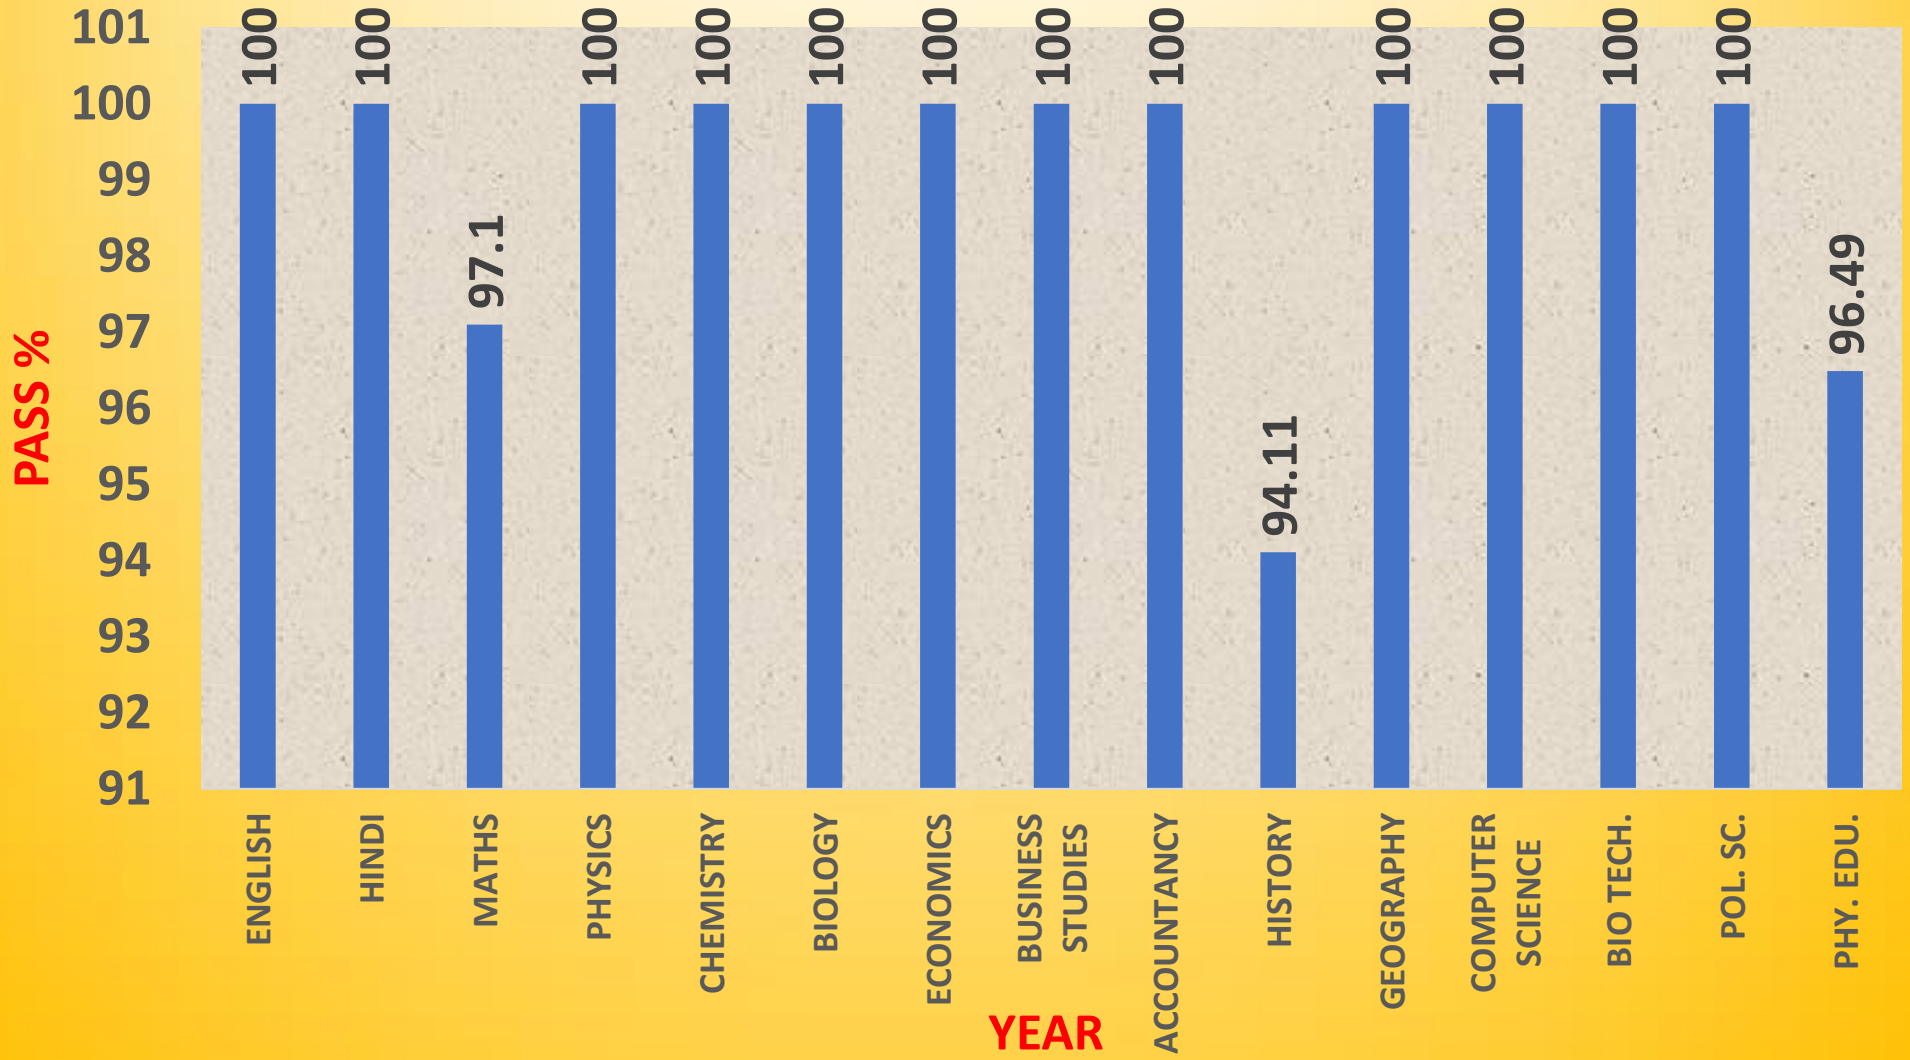

PM SHRI KV NO.1, SALT LAKE PERFORMANCE INDEX IN AISSCE (2020-2024)

PM SHRI KV NO.1, SALT LAKE

SUBJECT WISE PI IN AISSCE (2024)

PM SHRI KV NO.1, SALT LAKE

SUBJECT WISE PASS % IN AISSCE (2024)

PM SHRI KV NO.1, SALT LAKE PASS % & PI IN AISSCE(2020-2024) SCIENCE STREAM