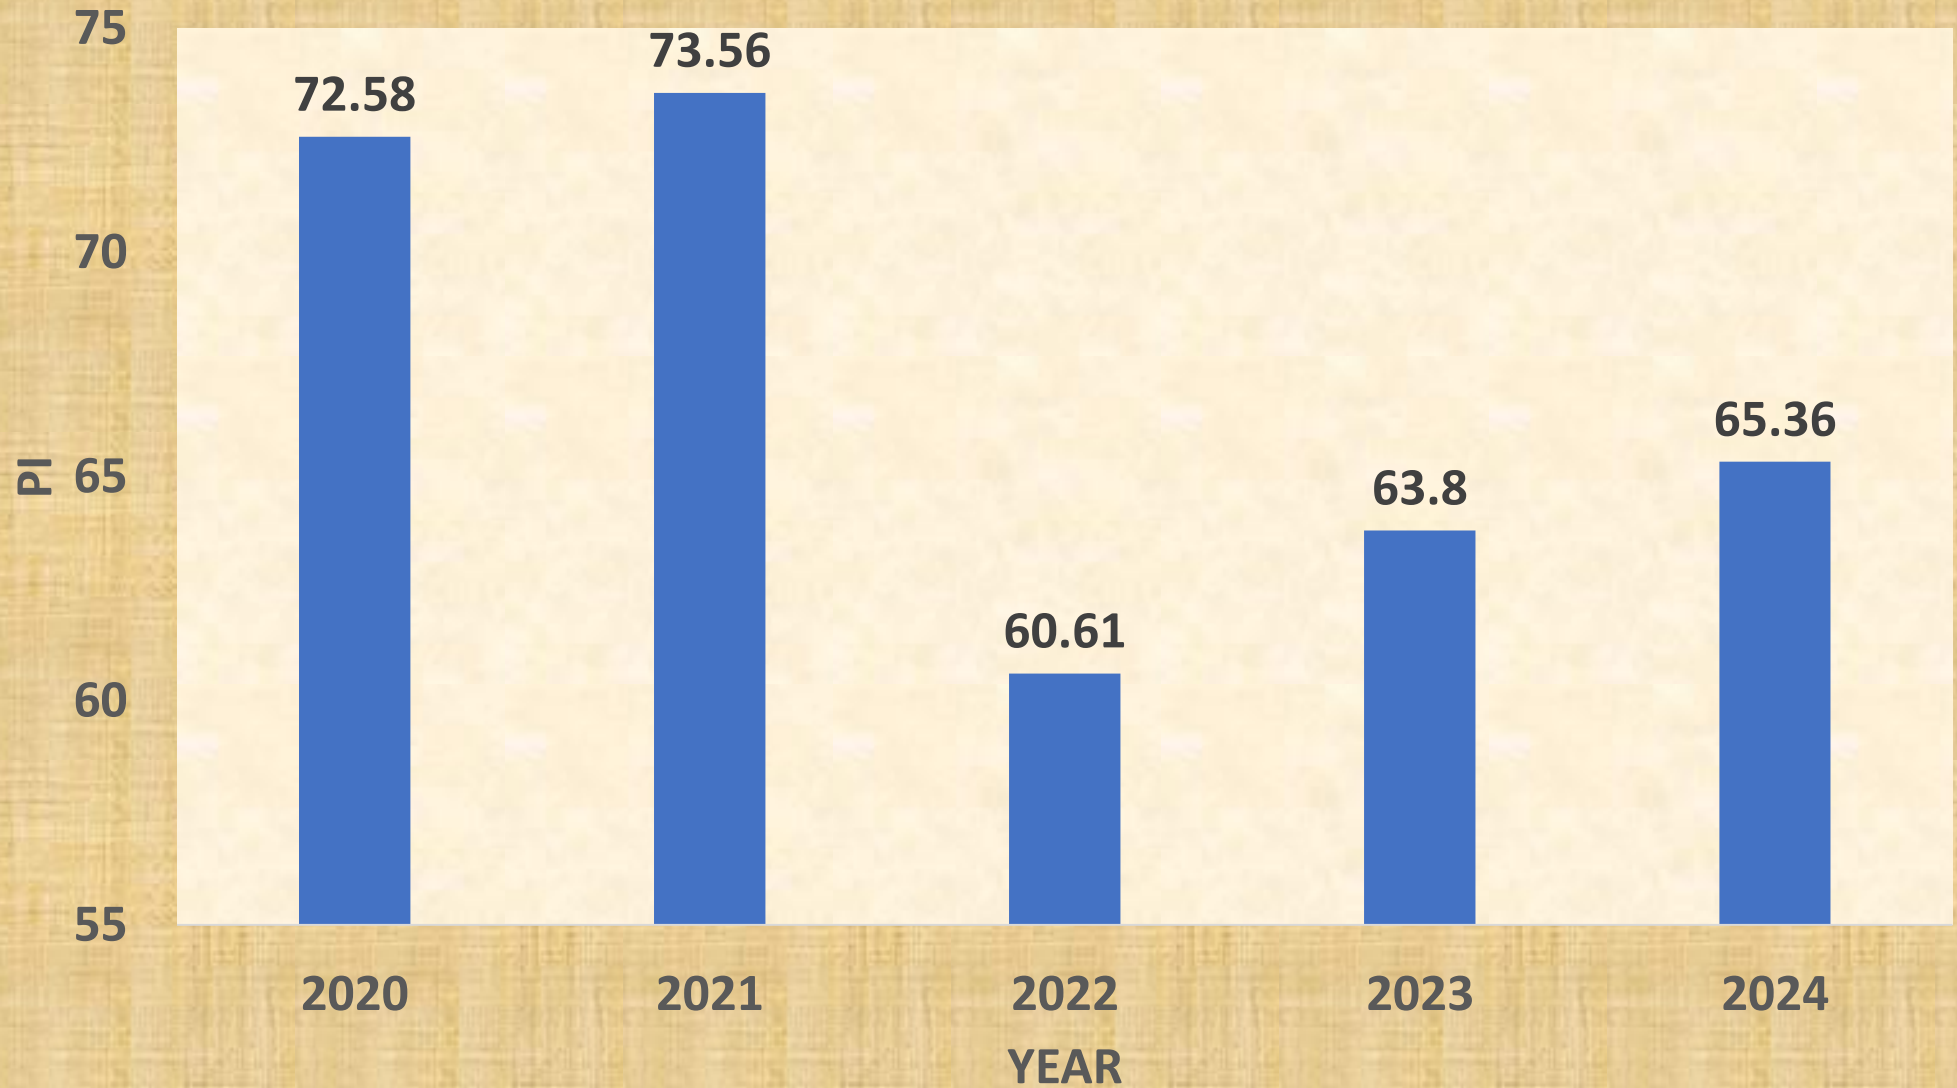

PM SHRI KV NO.1, SALT LAKE PERFORMANCE INDEX IN AISSCE (2020-2024)