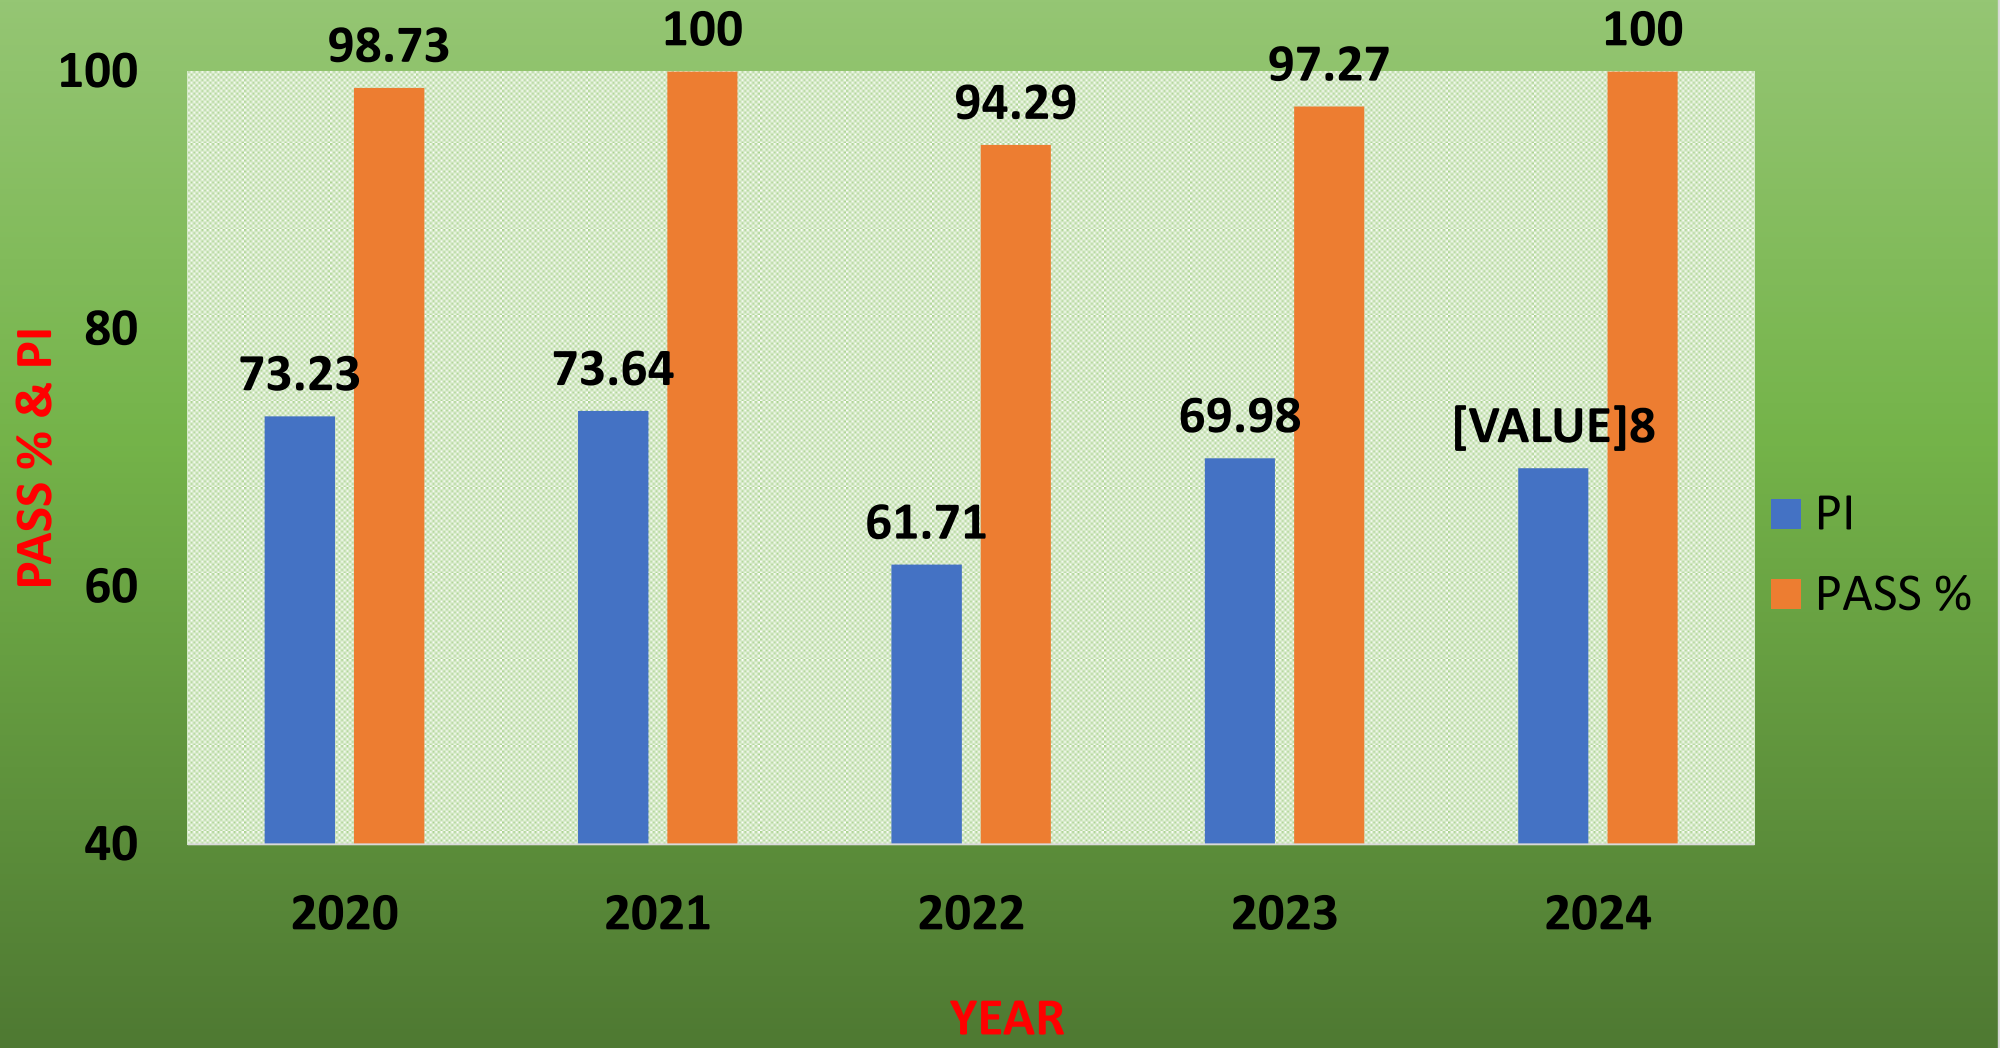

PM SHRI KV NO.1, SALT LAKE PERFORMANCE INDEX IN AISSCE (2020-2024)

PM SHRI KV NO.1, SALT LAKE

SUBJECT WISE PI IN AISSCE (2024)

PM SHRI KV NO.1, SALT LAKE

SUBJECT WISE PASS % IN AISSCE (2024)

PM SHRI KV NO.1, SALT LAKE PASS % & PI IN AISSCE(2020-2024) SCIENCE STREAM