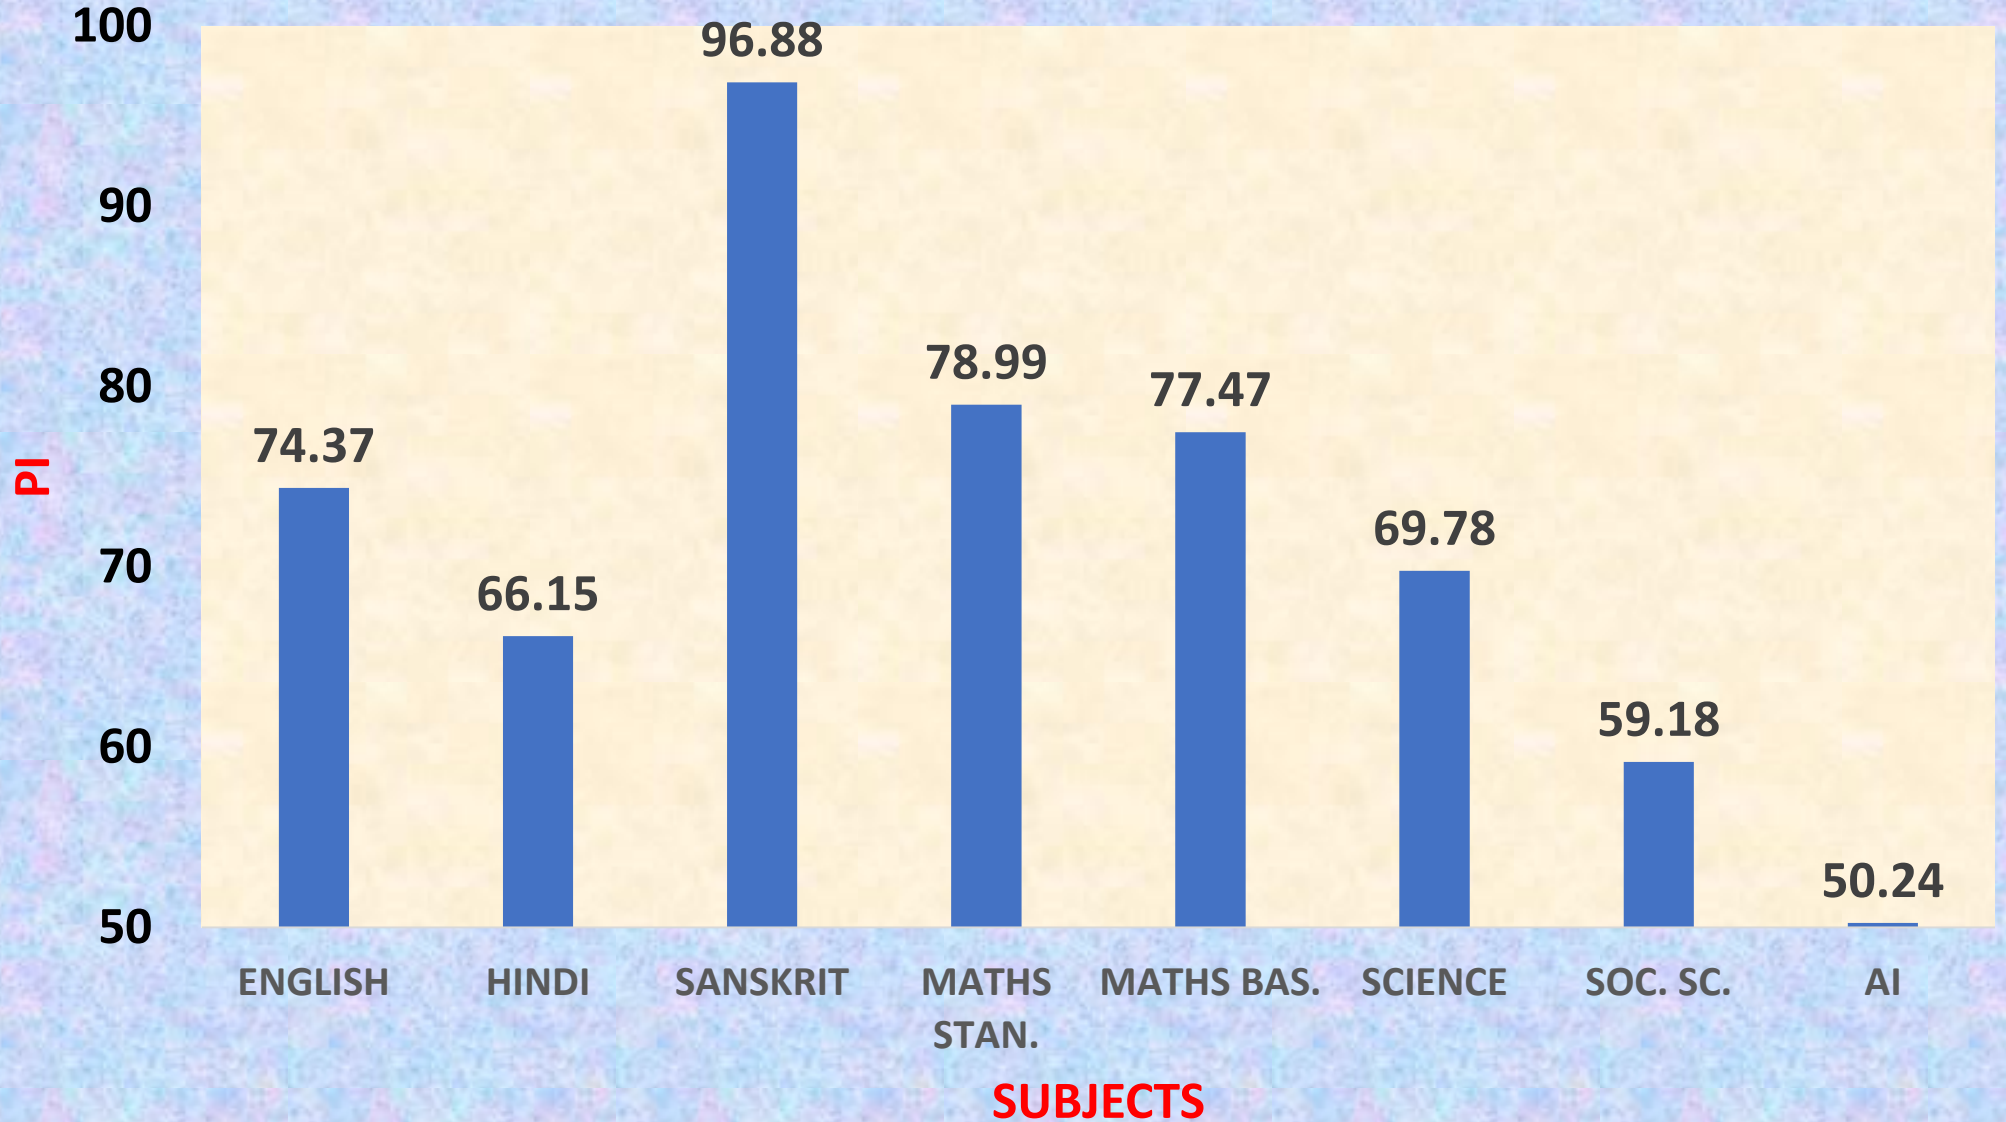

PM SHRI KV NO.1, SALT LAKE

SUBJECT WISE PASS % IN AISSE-2024

PM SHRI KV NO.1, SALT LAKE SUBJECT WISE PI IN AISSE -2024

PM SHRI KV NO.1, SALT LAKE ANALYSIS OF AISSE (2020-2024)

■ FAILED ■ COMPART. ■ PASSED ■ APPEARED