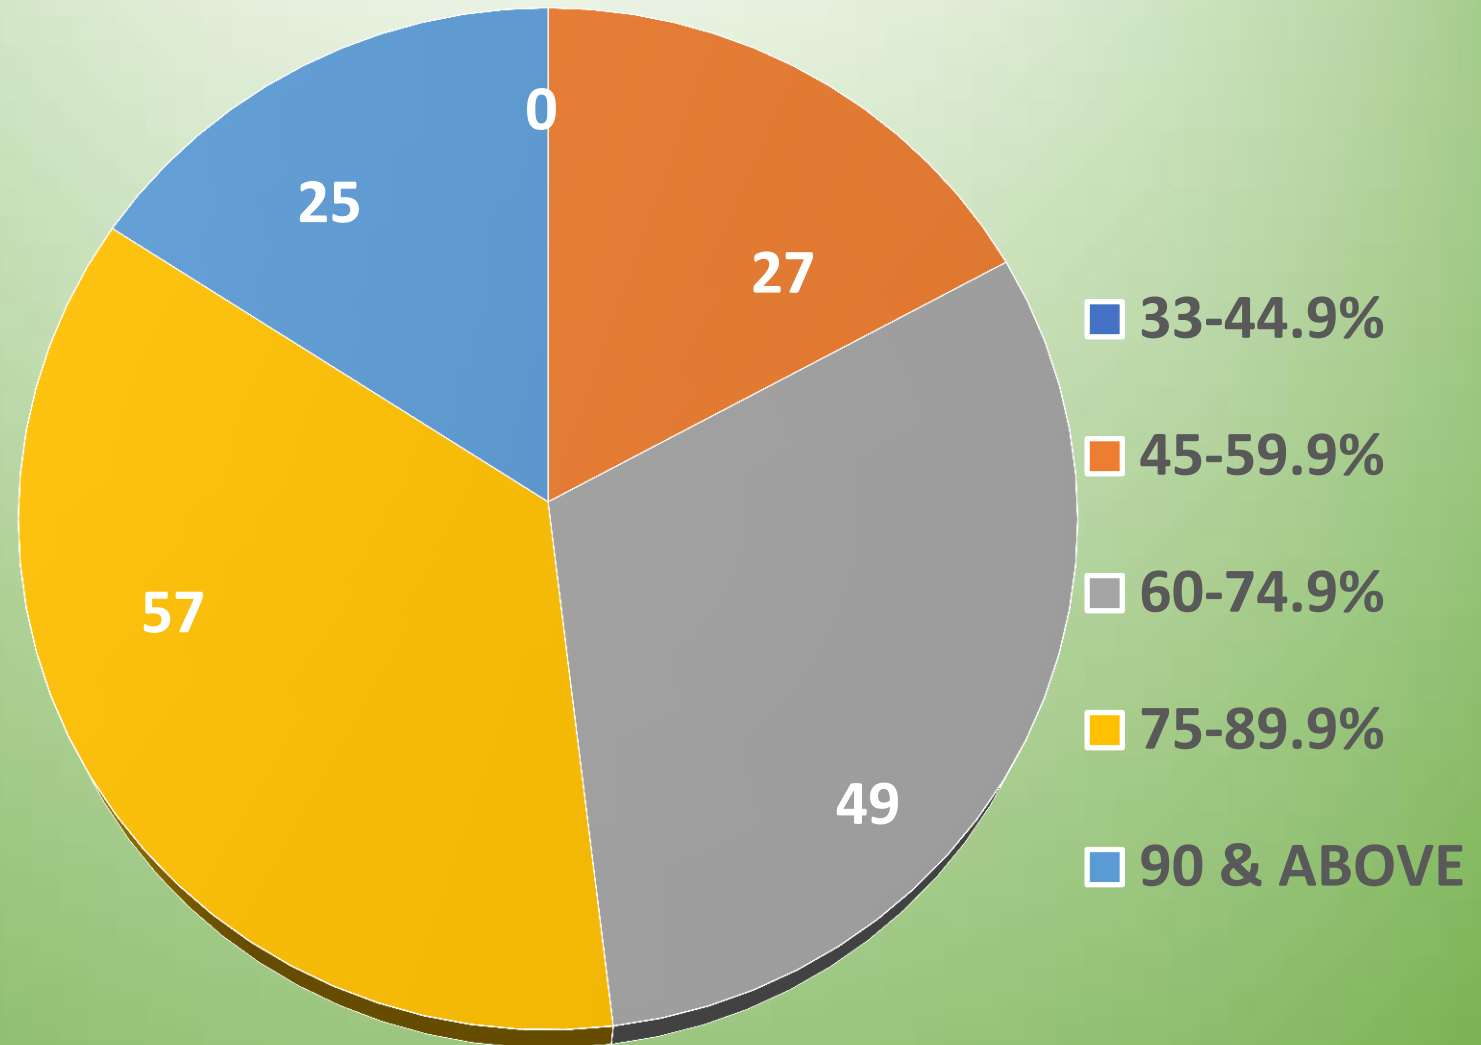

PM SHRI KV NO.1, SALT LAKE PASS % IN AISSE (2020-2024)

PM SHRI KV NO.1, SALT LAKE PERFORMANCE INDEX IN AISSE (2020-2024)

PM SHRI KV NO.1, SALT LAKE

% MARKS SECURED IN AISSE (2024)

PM SHRI KV NO.1, SALT LAKE PASS % IN AISSCE (2020-2024)