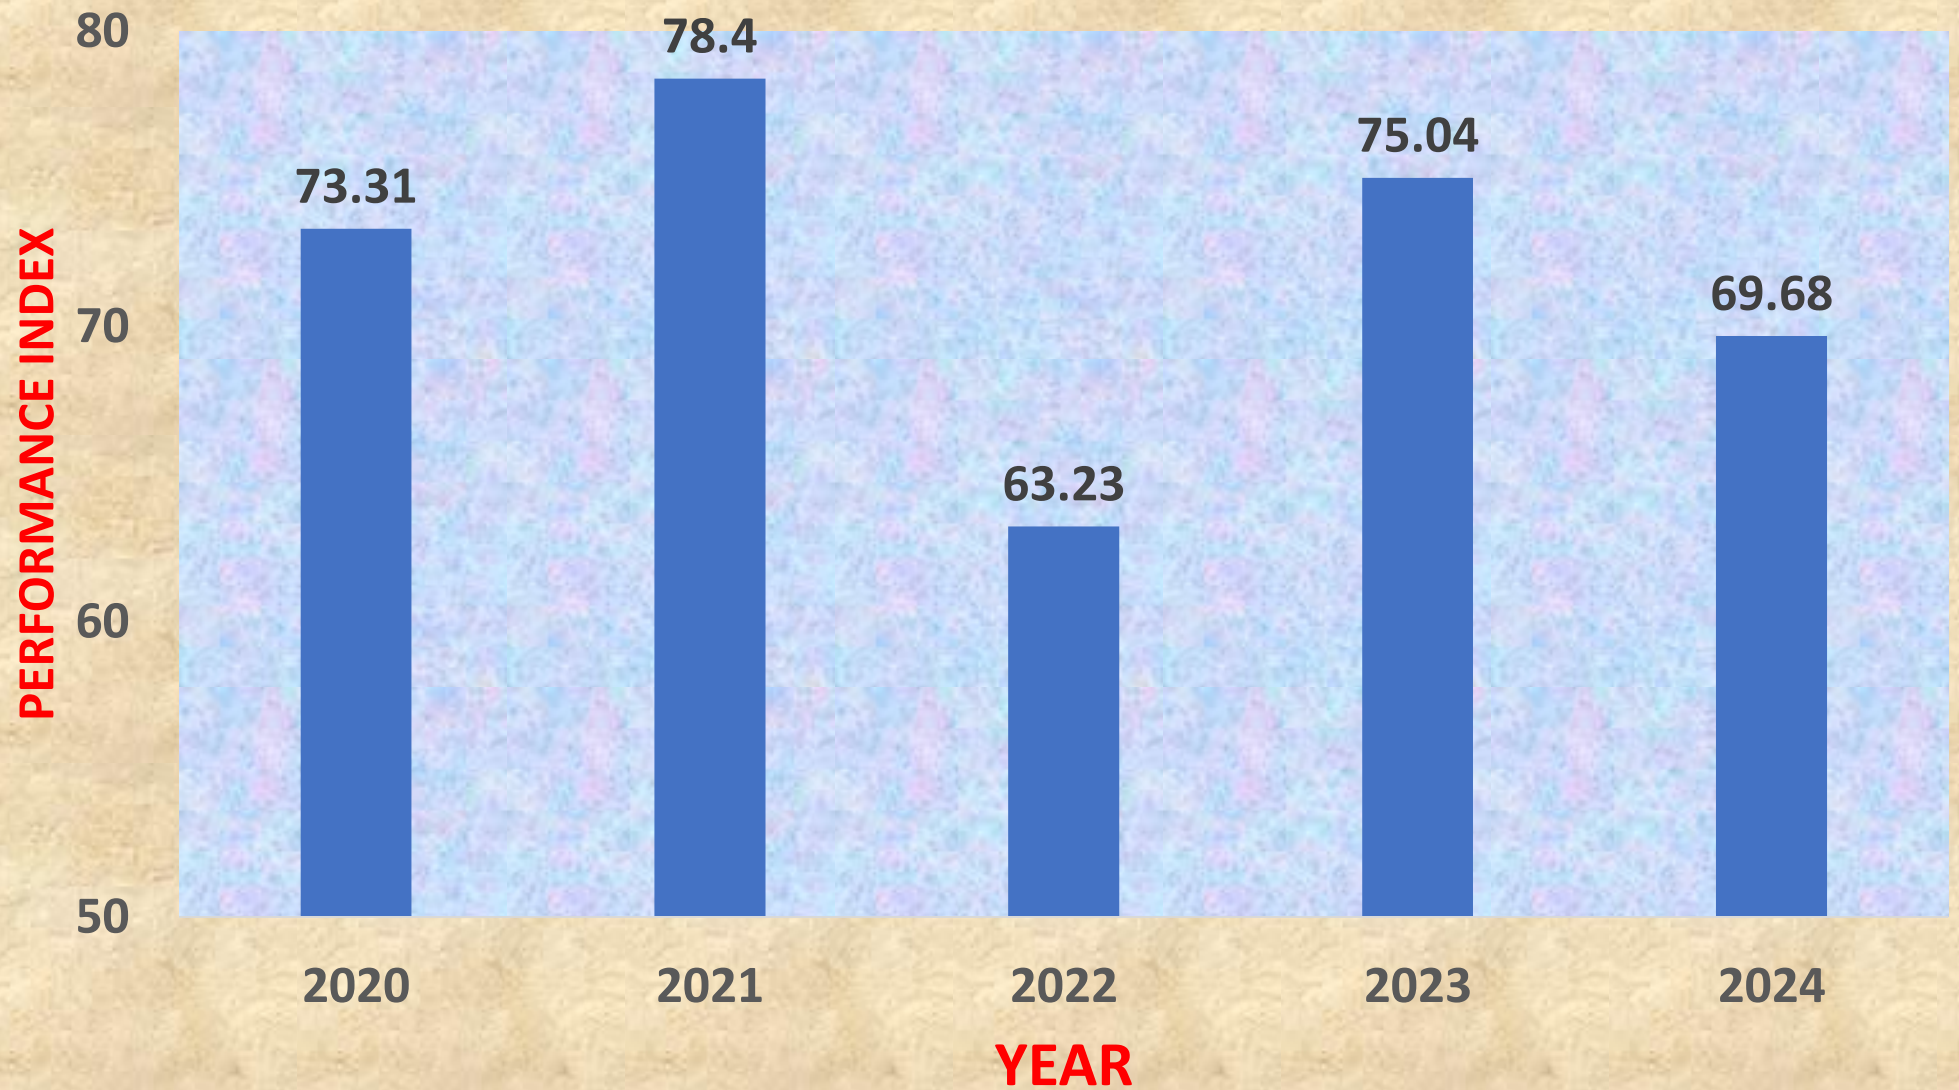

PM SHRI KV NO.1, SALT LAKE PERFORMANCE INDEX IN AISSE (2020-2024)