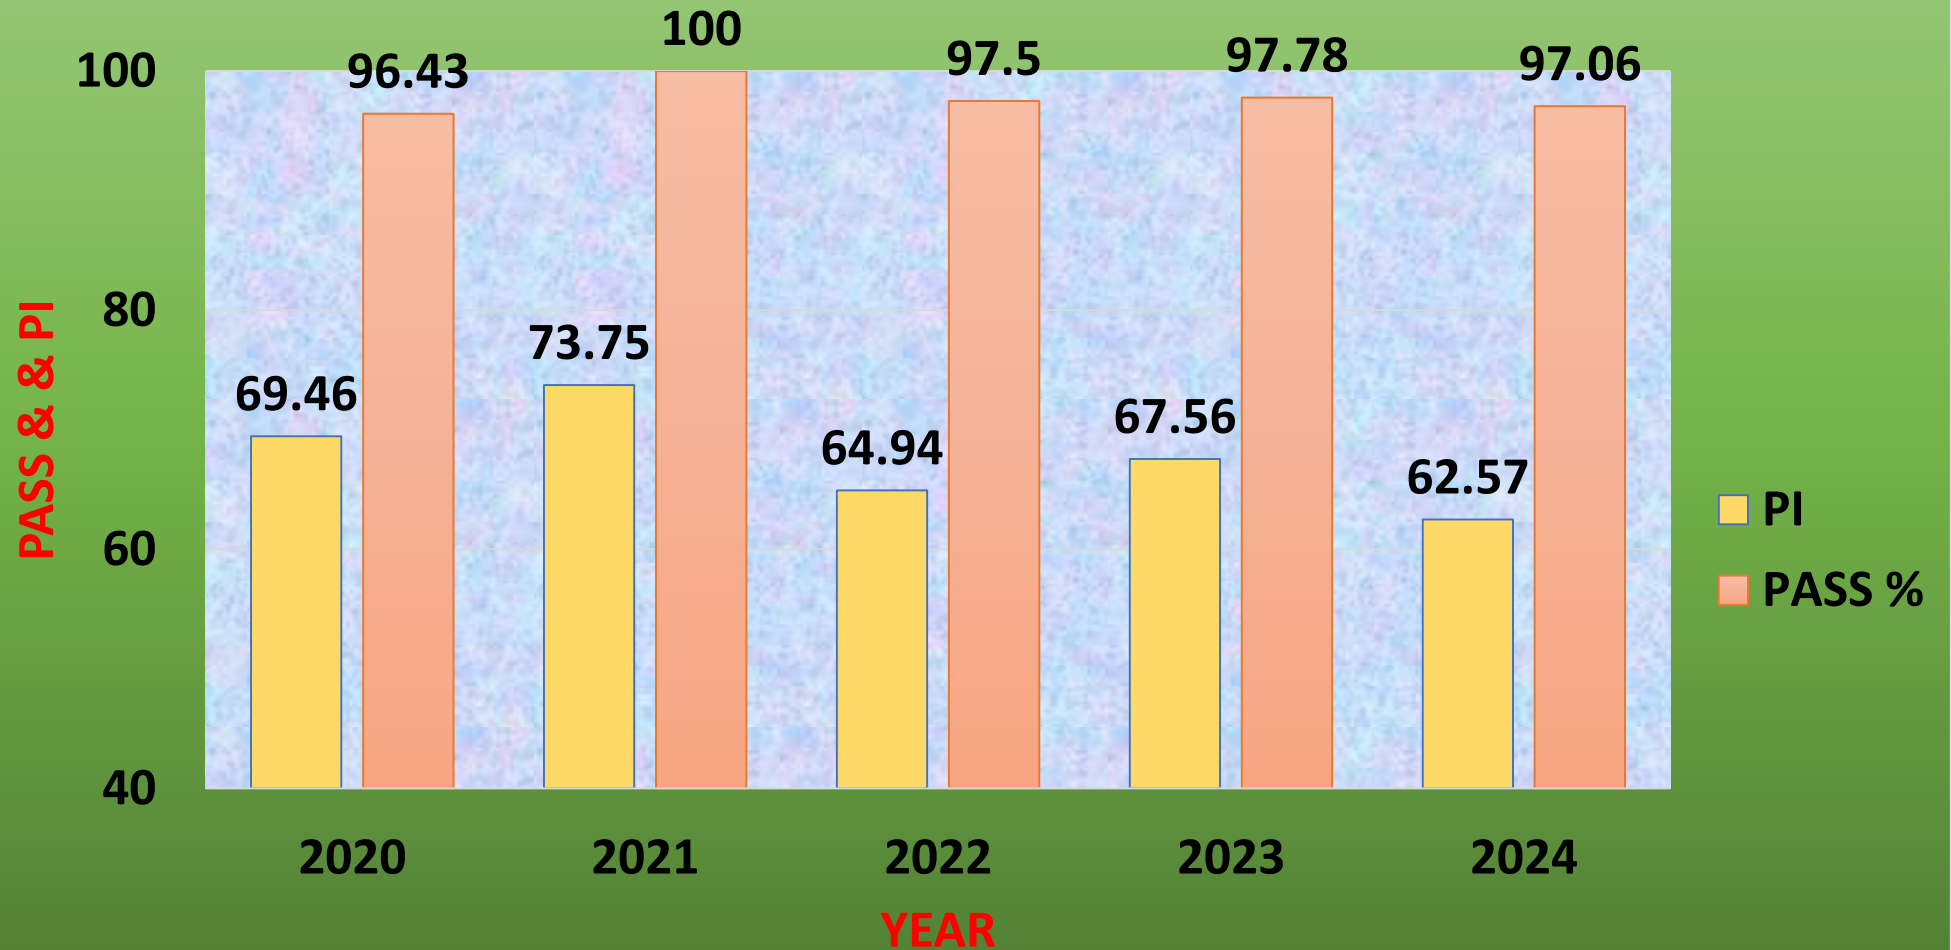

PM SHRI KV NO. 1, SALT LAKE

PASS % & PI IN AISSCE (2020-2024)

HUMANITIES STREAM