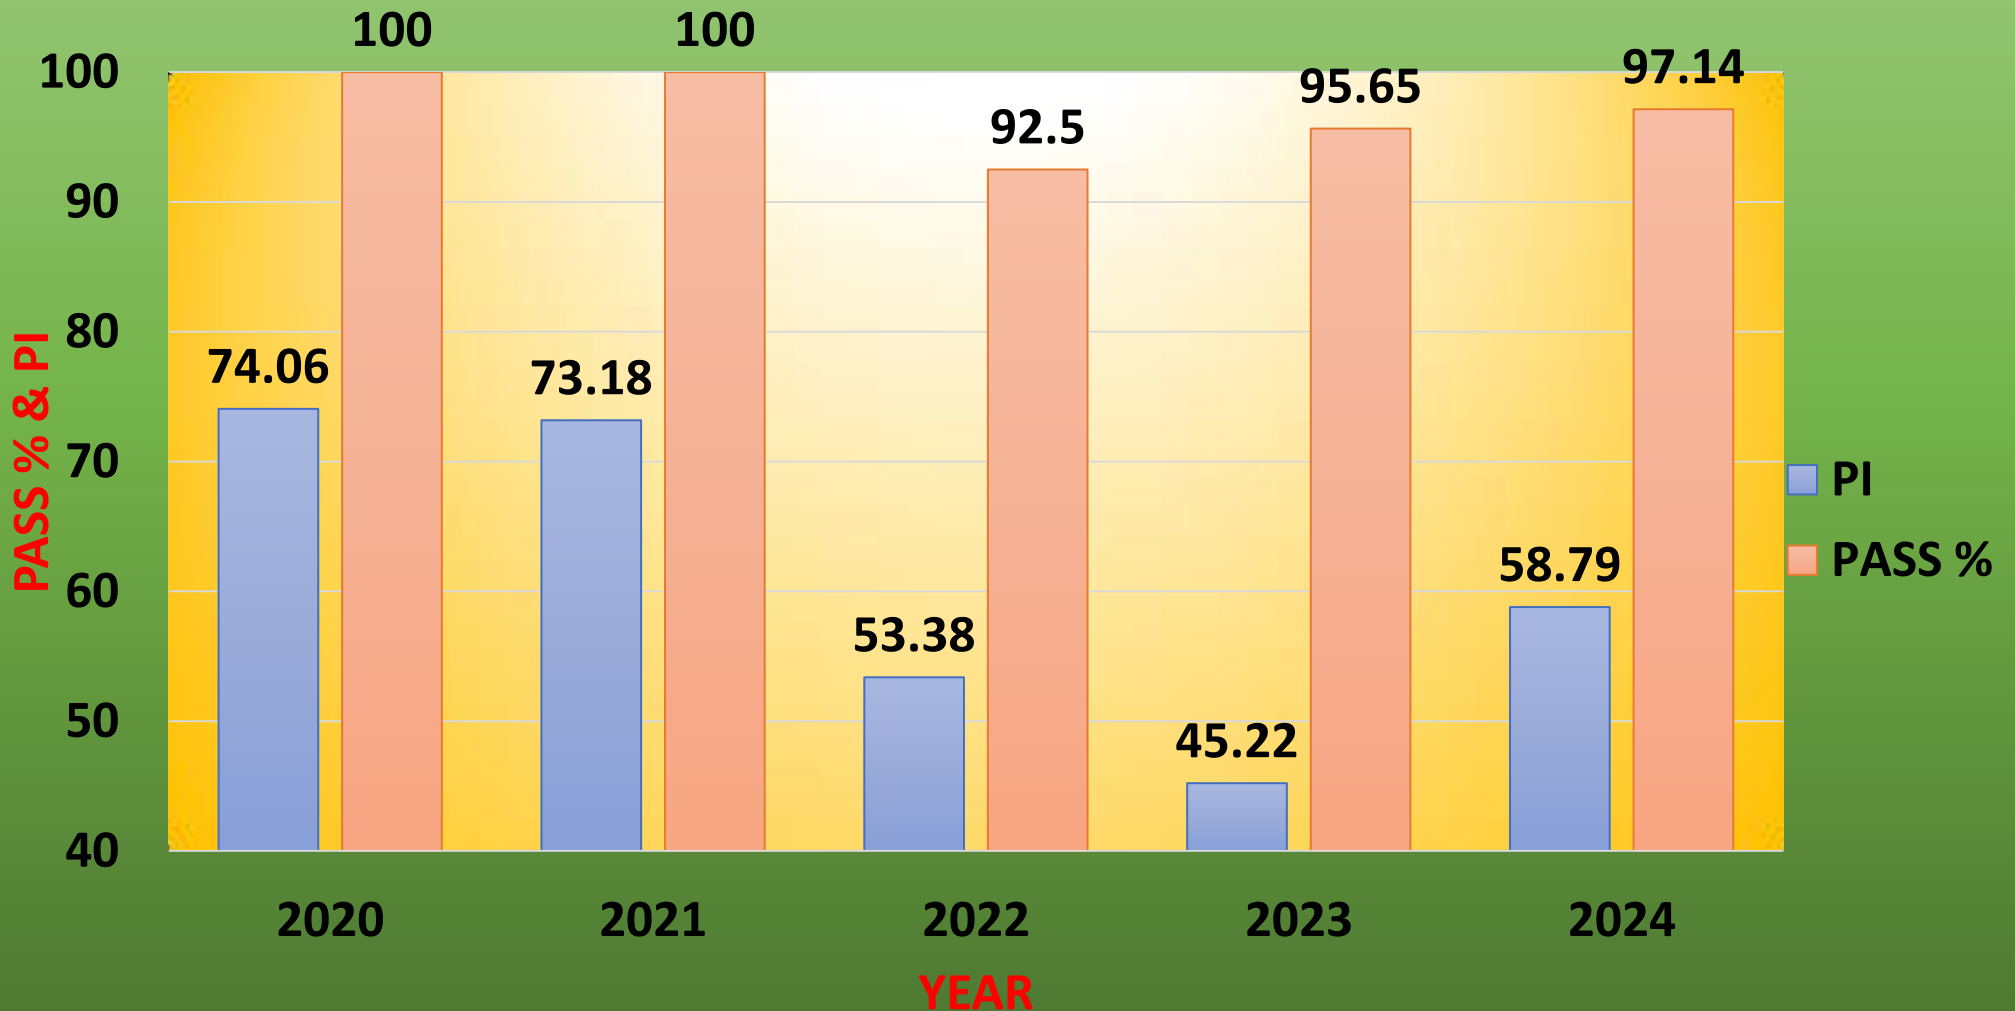

PM SHRI KV NO.1, SALT LAKE PASS % & PI IN AISSCE (2020-2024) COMMERCE STREAM