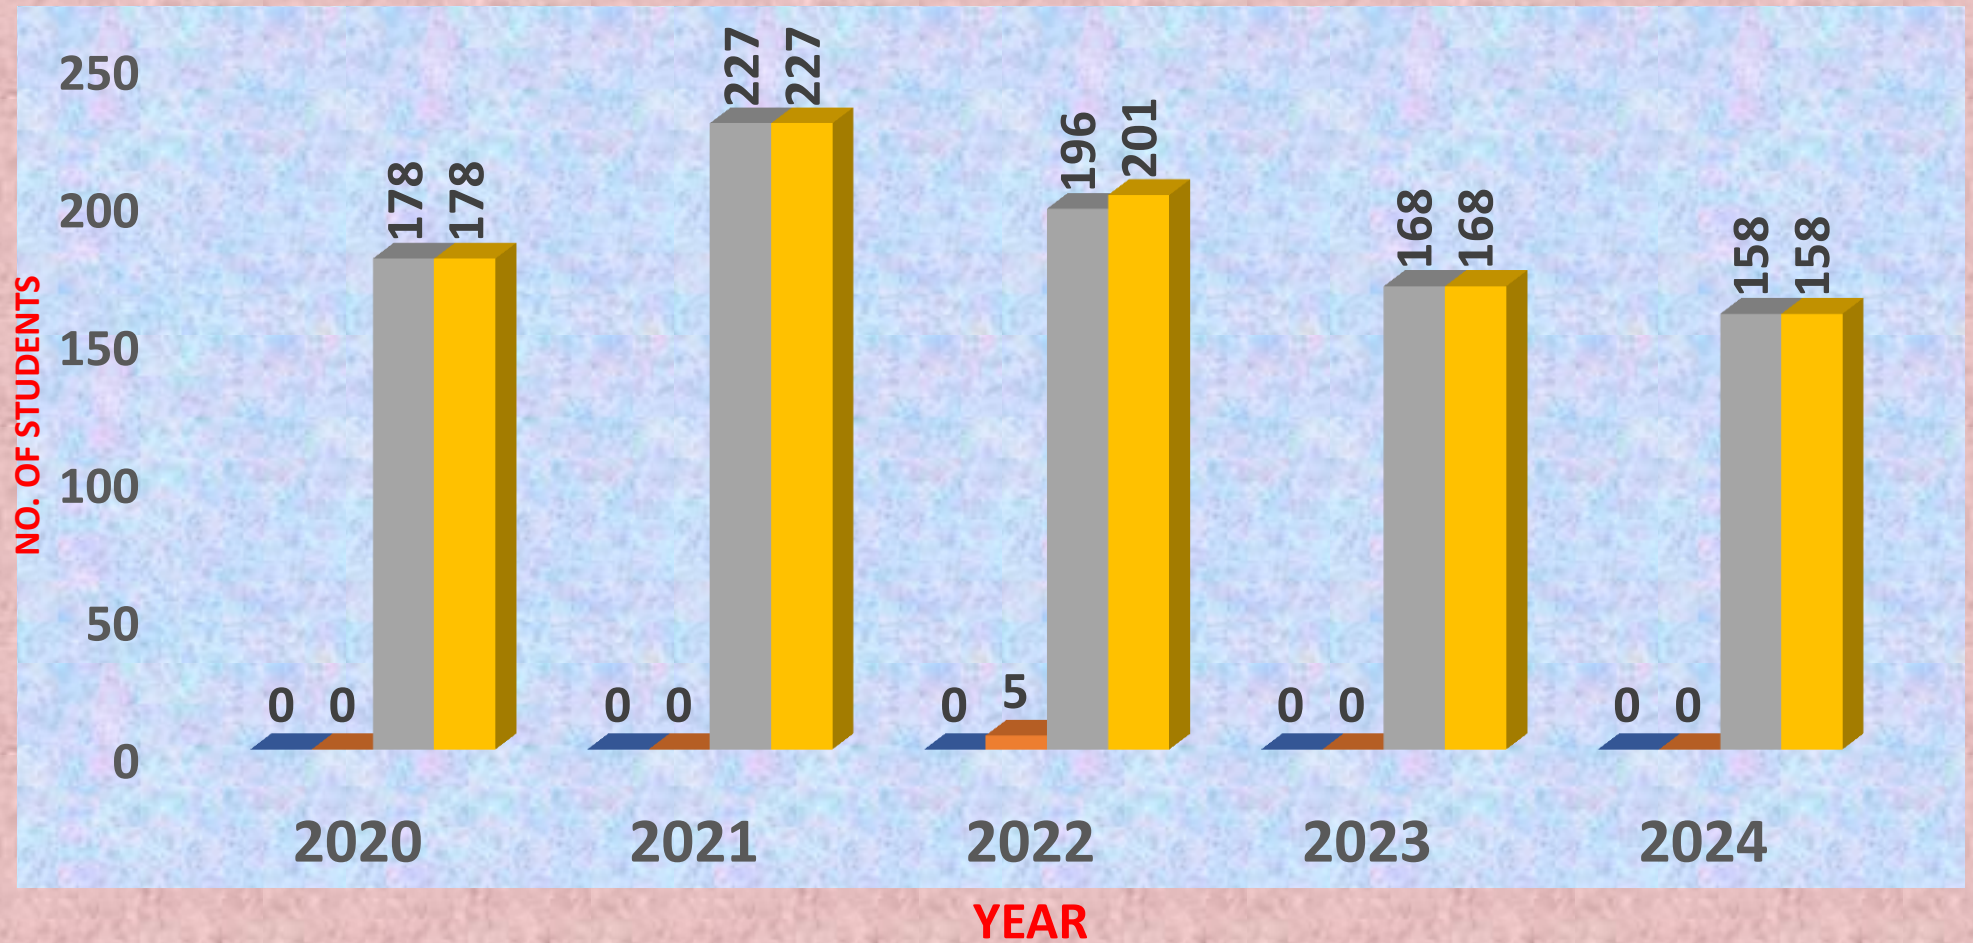

PM SHRI KV NO.1, SALT LAKE

SUBJECT WISE PASS % IN AISSE-2024

PM SHRI KV NO.1, SALT LAKE SUBJECT WISE PI IN AISSE -2024

PM SHRI KV NO.1, SALT LAKE ANALYSIS OF AISSE (2020-2024)

■ FAILED ■ COMPART. ■ PASSED ■ APPEARED