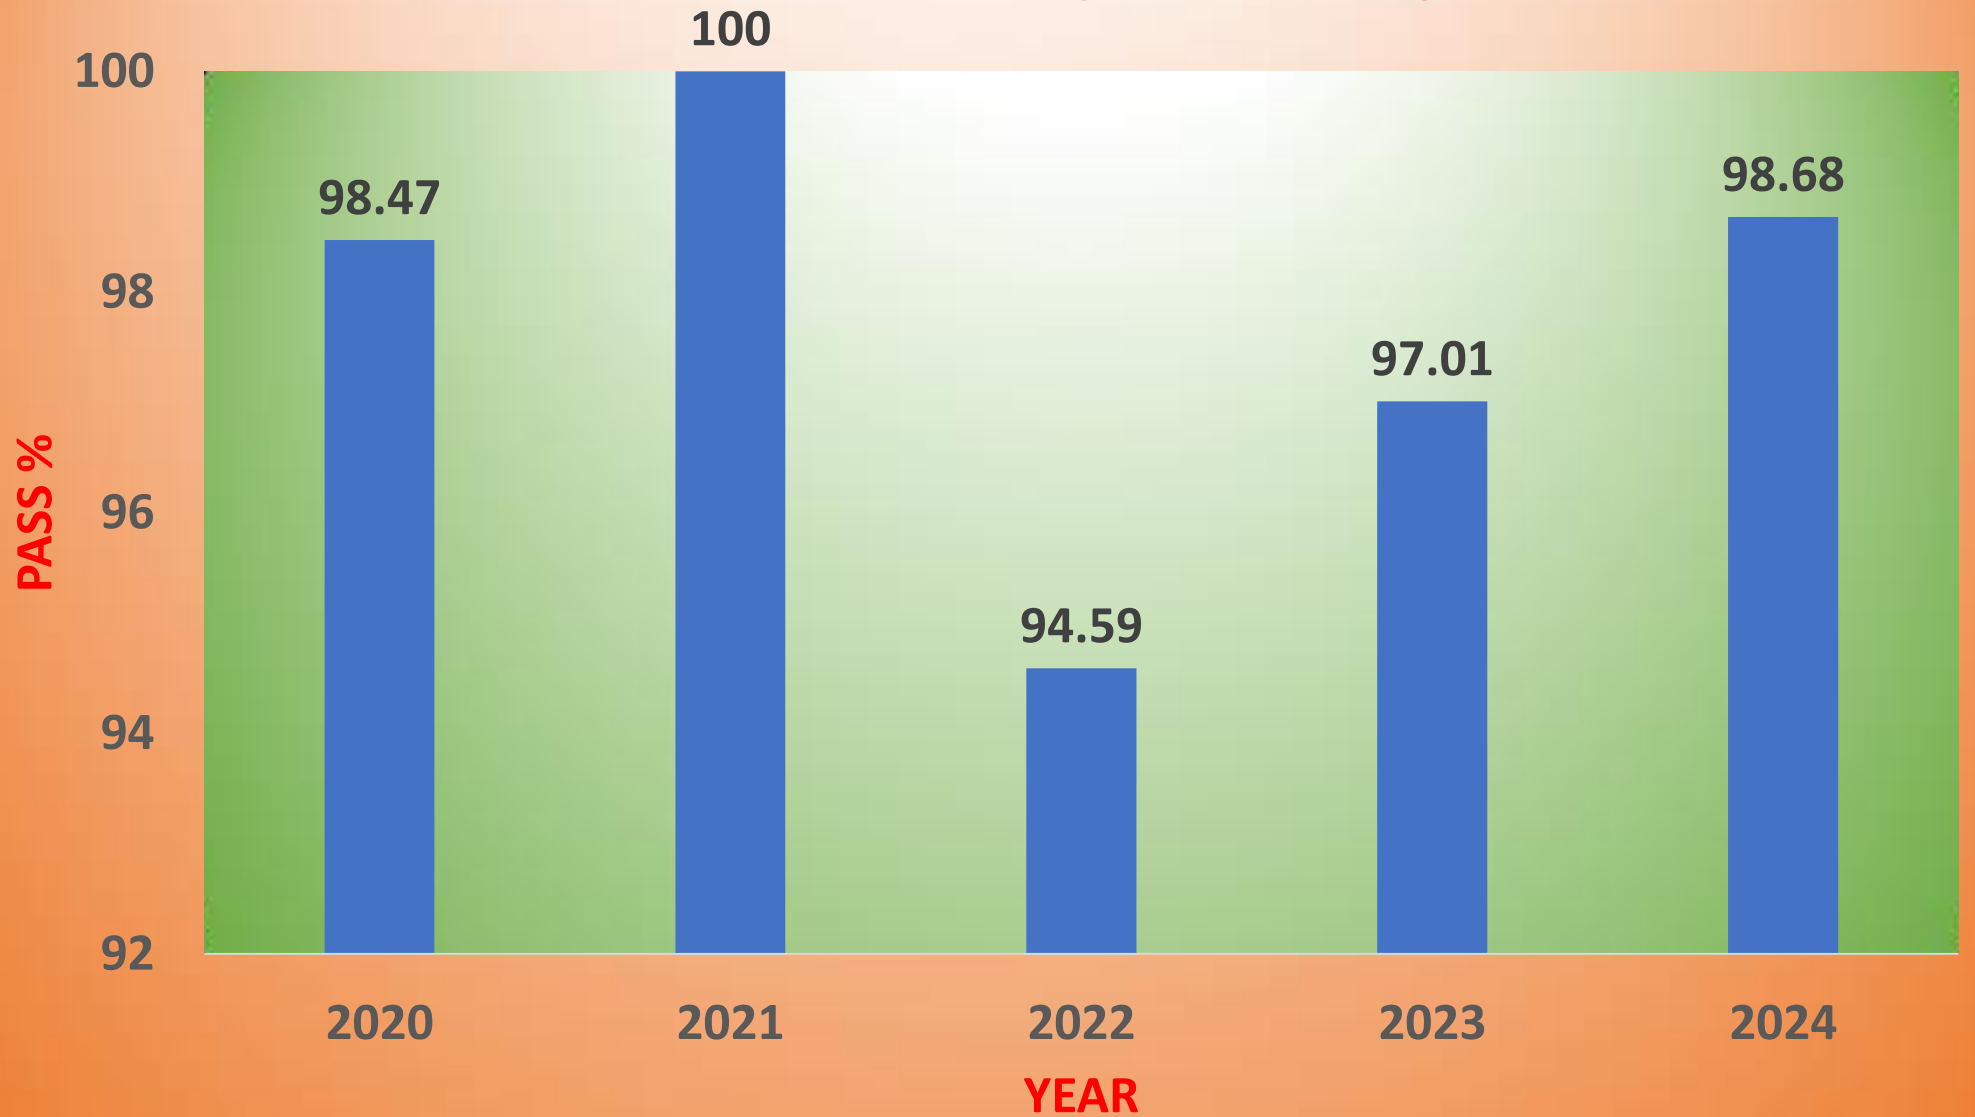

PM SHRI KV NO.1, SALT LAKE PASS % IN AISSE (2020-2024)

PM SHRI KV NO.1, SALT LAKE PERFORMANCE INDEX IN AISSE (2020-2024)

PM SHRI KV NO.1, SALT LAKE

% MARKS SECURED IN AISSE (2024)

PM SHRI KV NO.1, SALT LAKE PASS % IN AISSCE (2020-2024)