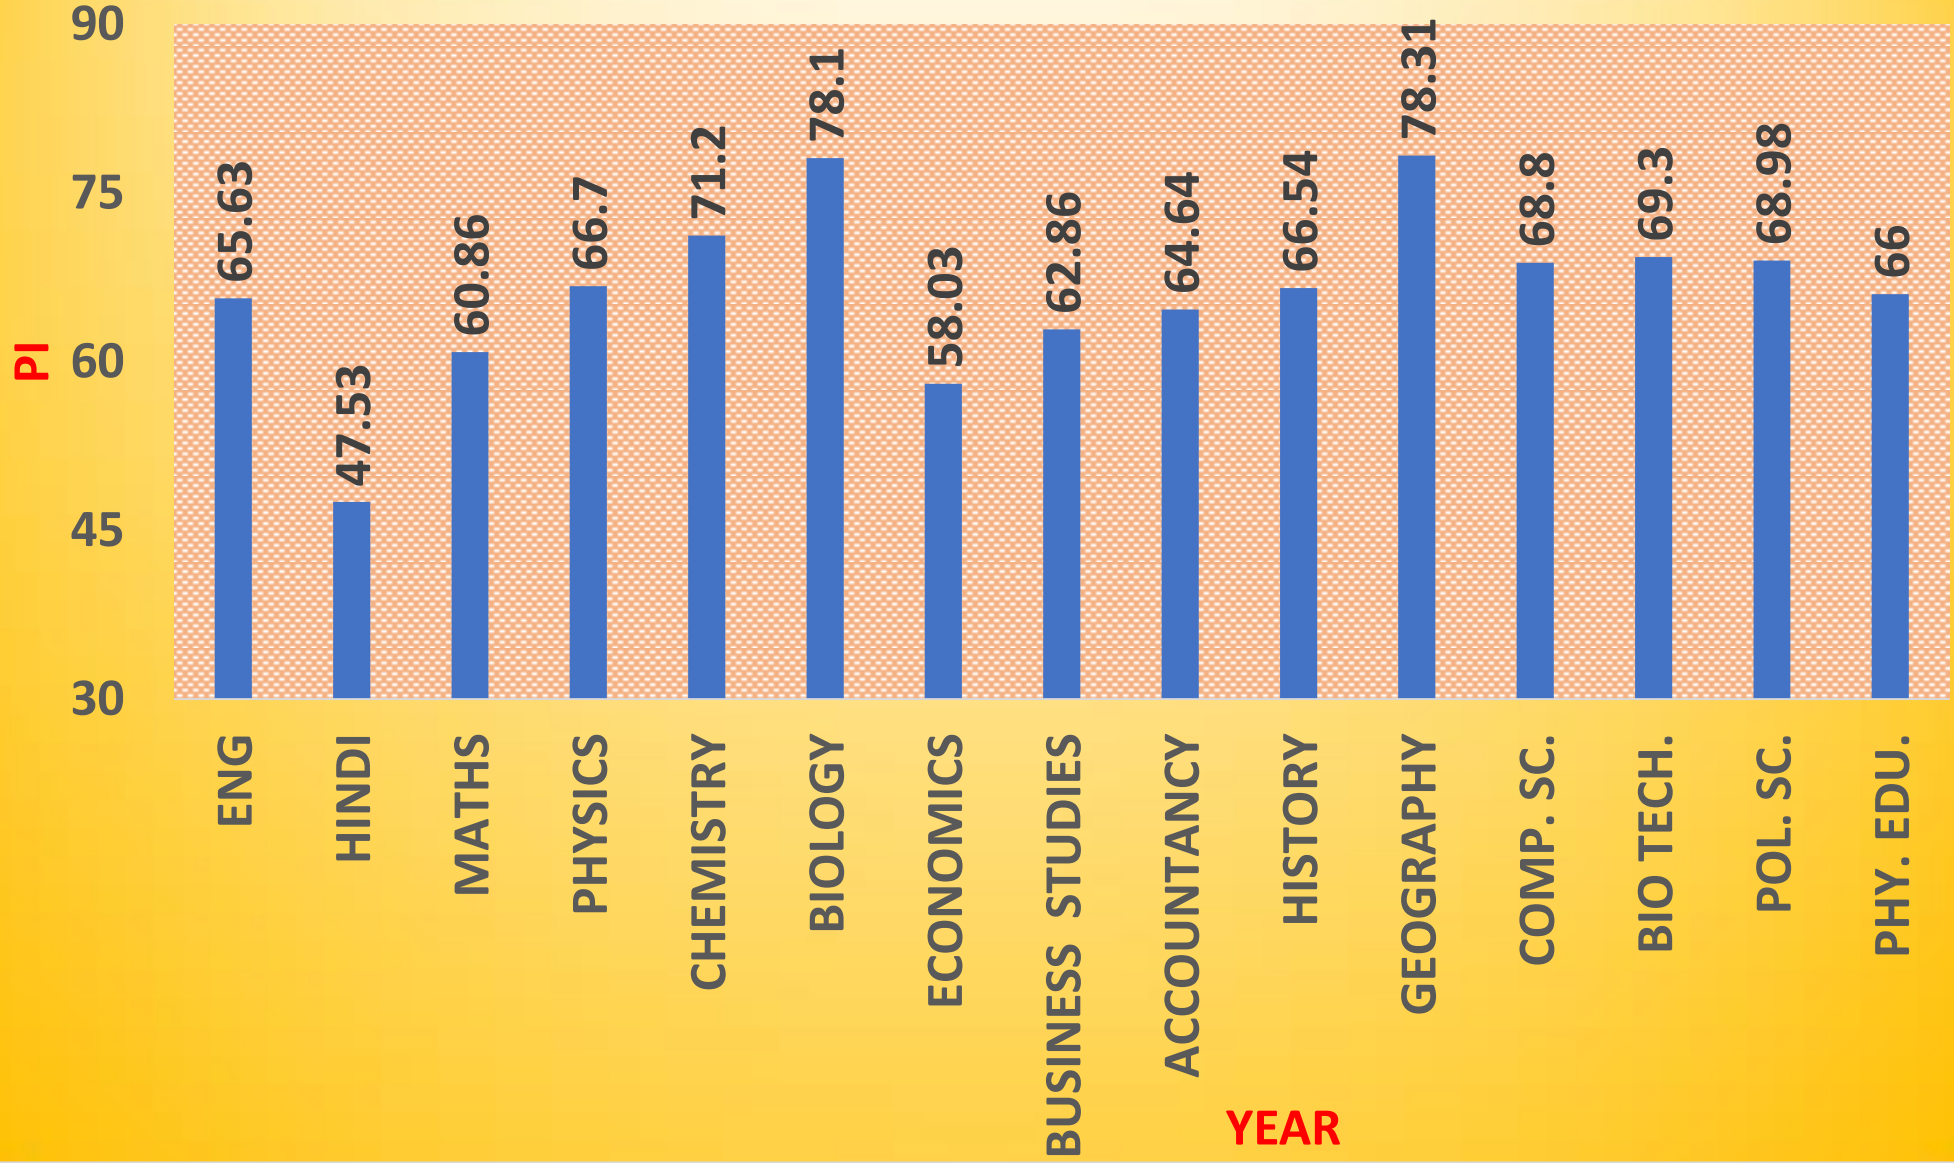

PM SHRI KV NO.1, SALT LAKE

SUBJECT WISE PI IN AISSCE (2024)