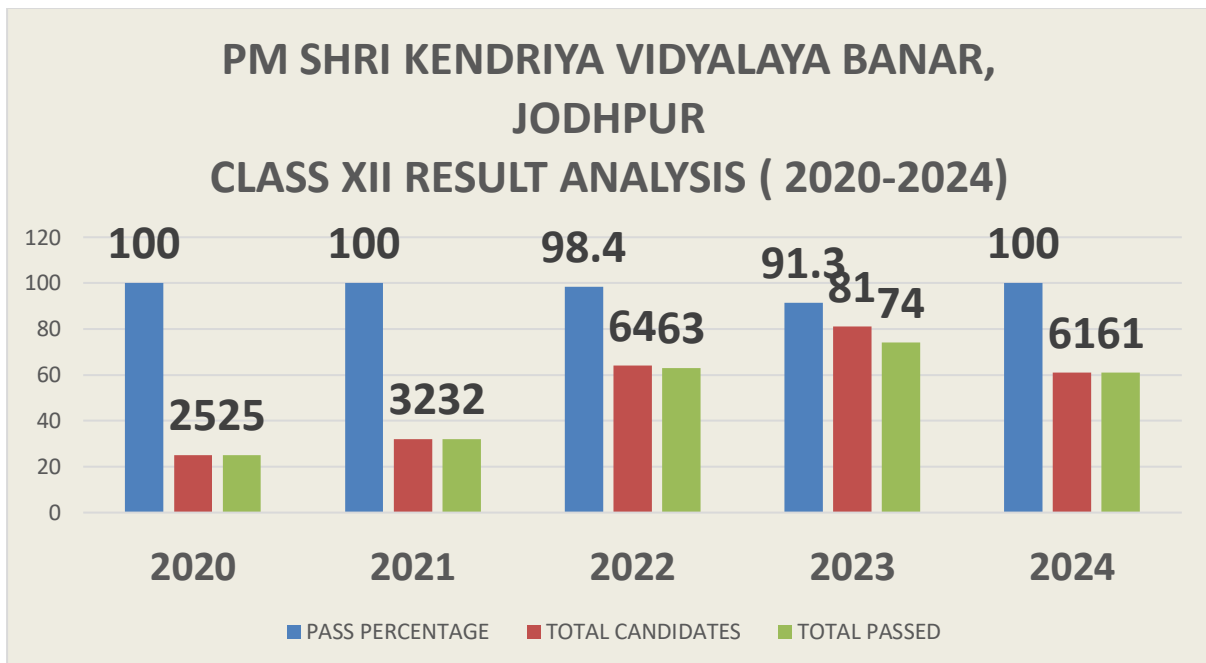

## PM Shri Kendriya Vidyalaya, Banar Jodhpur

### Result Analysis of XII

	2020	2021	2022	2023	2024
<b>PASS PERCENTAGE</b>	<b>100</b>	<b>100</b>	<b>98.4</b>	<b>91.3</b>	<b>100</b>
<b>TOTAL CANDIDATES</b>	<b>25</b>	<b>32</b>	<b>64</b>	<b>81</b>	<b>61</b>
<b>TOTAL PASSED</b>	<b>25</b>	<b>32</b>	<b>63</b>	<b>74</b>	<b>61</b>

PM Shri Kendriya Vidyalaya, Banar Jodhpur

Result Analysis of X

	2020	2021	2022	2023	2024
PASS PERCENTAGE	100	100	98.4	96.77	100
TOTAL CANDIDATES	54	62	74	62	40
TOTAL PASSED	54	62	73	60	40