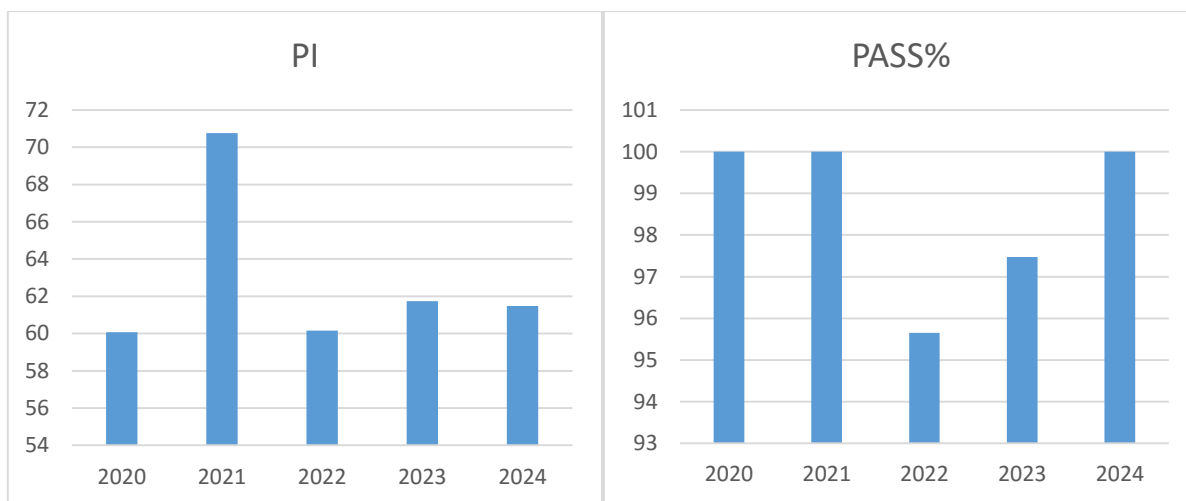

KV BHEL HARIDWAR

FIVE YEAR RESULT ANALYSIS

CLASS XII

YEAR	ENROLLED	APPEARED	PASS	PASS%	PI
2020	115	115	115	100	60.07
2021	165	165	165	100	70.76
2022	161	161	154	95.65	60.16
2023	161	161	157	97.47	61.74
2024	117	116	116	100	61.48

KV BHEL HARIDWAR

FIVE YEAR RESULT ANALYSIS

CLASS X

YEAR	ENROLLED	APPEARED	PASS	PASS%	PI
2020	143	143	143	100	63.04
2021	161	161	156	97.18	63.14
2022	151	150	148	98.66	63.37
2023	152	152	149	98.03	60.03
2024	122	122	122	100	60.48