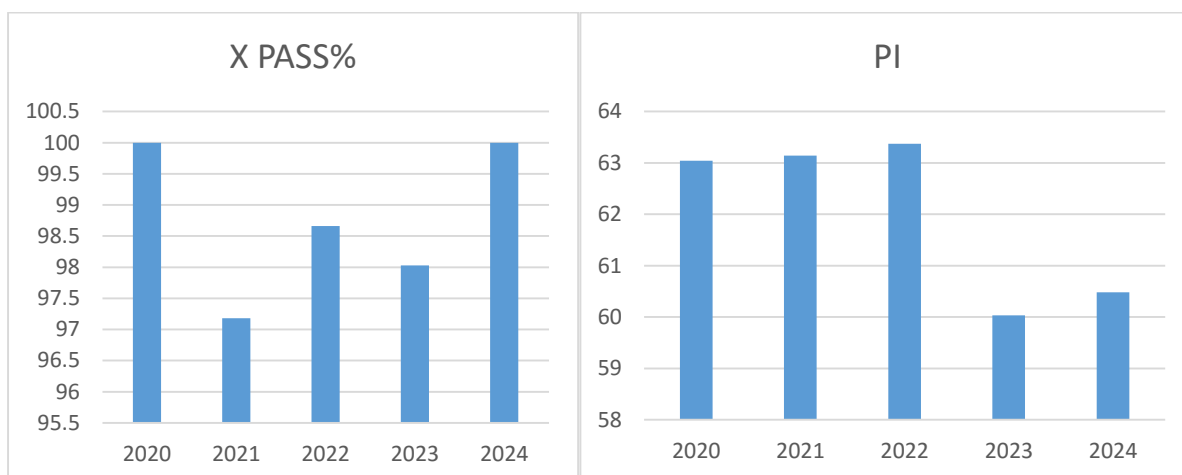

KV BHEL HARIDWAR

FIVE YEAR RESULT ANALYSIS

CLASS XII

YEAR	ENROLLED	APPEARED	PASS	PASS%	PI
2020	115	115	115	100	60.07
2021	165	165	165	100	70.76
2022	161	161	154	95.65	60.16
2023	161	161	157	97.47	61.74
2024	117	116	116	100	61.48

KV BHEL HARIDWAR

FIVE YEAR RESULT ANALYSIS

CLASS X

YEAR	ENROLLED	APPEARED	PASS	PASS%	PI
2020	143	143	143	100	63.04
2021	161	161	156	97.18	63.14
2022	151	150	148	98.66	63.37
2023	152	152	149	98.03	60.03
2024	122	122	122	100	60.48