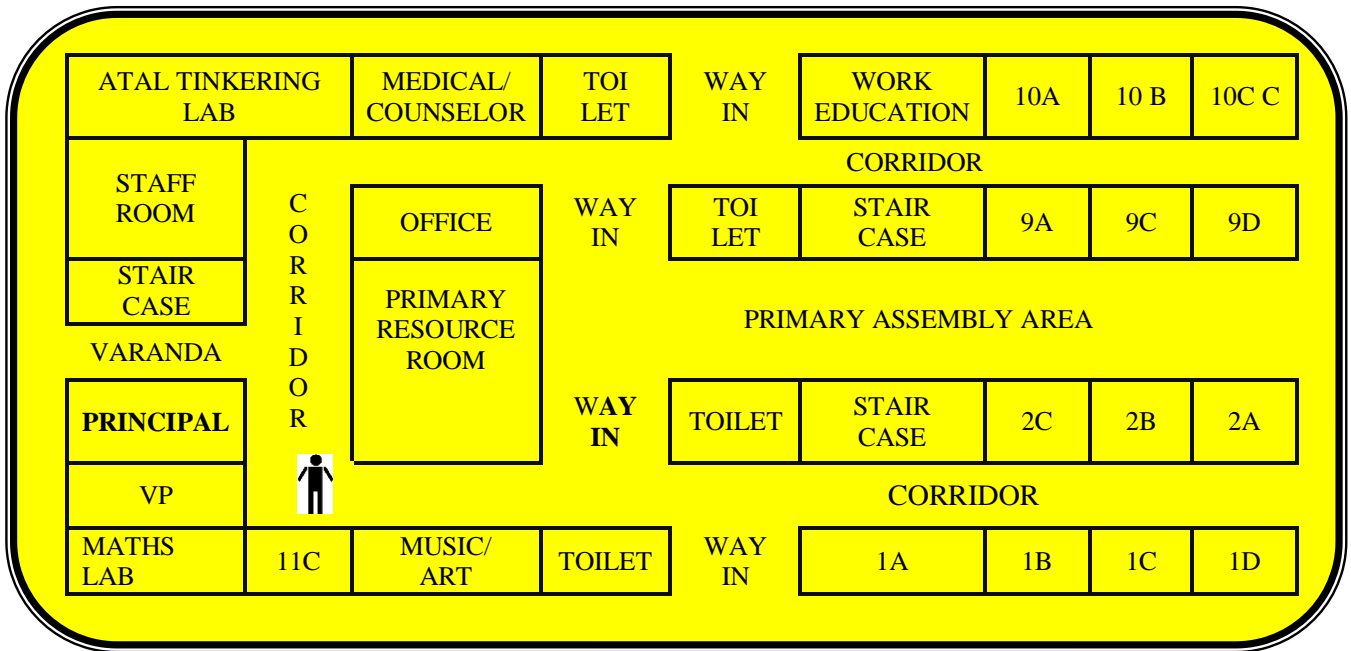

KENDRIYA VIDYALAYA, PORT TRUST, KOCHI-03

BUILDING LAYOUT

GROUND FLOOR

FIRST FLOOR

SECOND FLOOR