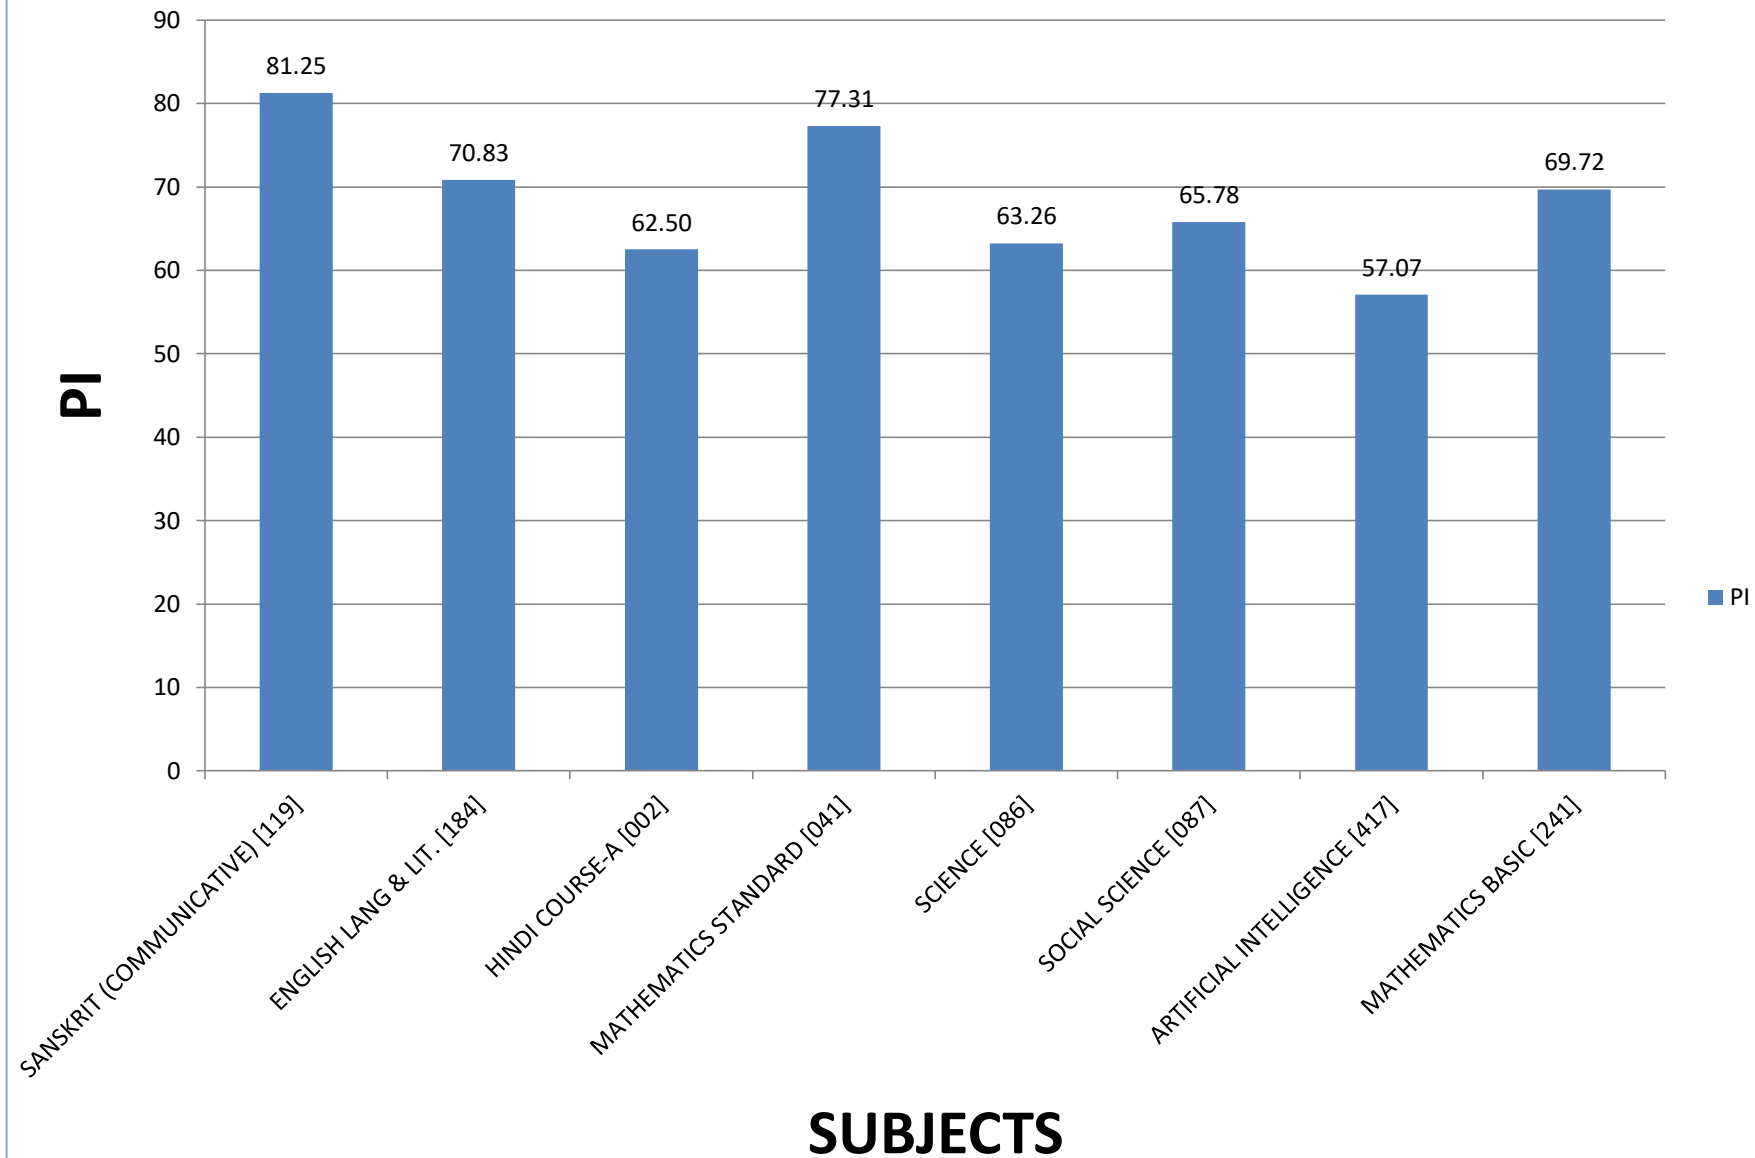

AISCE 2024 (CLASS_X)(SUBJECT WISE PI)

SUBJECT-WISE RESULT ANALYSIS OF THE VIDYALAYA - AISSEE : CLASS XII

Sl. No.	Subject	B/G	Total Appeard	Total Passed	Pass %	A1	A2	B1	B2	C1	C2	D1	D2	E	Total Grades	N x W	P.I.
1	ENGLISH CORE [301]	B	29	29	100.00	1	2	5	11	7	2	1	0	0	29	143	61.64
		G	43	43	100.00	4	8	14	6	7	2	2	0	0	43	240	69.77
		Tot	72	72	100.00	5	10	19	17	14	4	3	0	0	72	383	66.49
2	HINDI CORE [302]	B	4	4	100.00	1	1	1	0	0	0	1	0	0	4	23	71.88
		G	21	21	100.00	7	5	3	2	2	1	1	0	0	21	132	78.57
		Tot	25	25	100.00	8	6	4	2	2	1	2	0	0	25	155	77.50
3	MATHEMATICS [041]	B	16	16	100.00	1	2	1	1	0	3	2	6	0	16	52	40.63
		G	9	9	100.00	0	0	1	1	1	2	1	3	0	9	26	36.11
		Tot	25	25	100.00	1	2	2	2	1	5	3	9	0	25	78	39.00
4	PHYSICS [042]	B	16	16	100.00	2	0	3	2	1	1	6	1	0	16	64	50.00
		G	10	10	100.00	0	2	0	3	1	2	1	1	0	10	42	52.50
		Tot	26	26	100.00	2	2	3	5	2	3	7	2	0	26	106	50.96
5	CHEMISTRY [043]	B	16	16	100.00	2	2	1	6	2	0	3	0	0	16	80	62.50
		G	10	10	100.00	0	2	1	2	0	1	4	0	0	10	41	51.25
		Tot	26	26	100.00	2	4	2	8	2	1	7	0	0	26	121	58.17
6	BIOLOGY [044]	B	5	5	100.00	1	0	0	3	1	0	0	0	0	5	27	67.50
		G	10	10	100.00	0	3	3	2	0	1	1	0	0	10	54	67.50
		Tot	15	15	100.00	1	3	3	5	1	1	1	0	0	15	81	67.50
7	ACCOUNTANCY [055]	B	11	11	100.00	0	3	0	2	2	3	1	0	0	11	50	56.82
		G	12	11	91.67	0	3	3	2	1	0	2	0	1	12	57	59.38
		Tot	23	22	95.65	0	6	3	4	3	3	3	0	1	23	107	58.15
8	BUSINESSSTUDIES	B	11	11	100.00	0	2	0	2	2	4	1	0	0	11	46	52.27