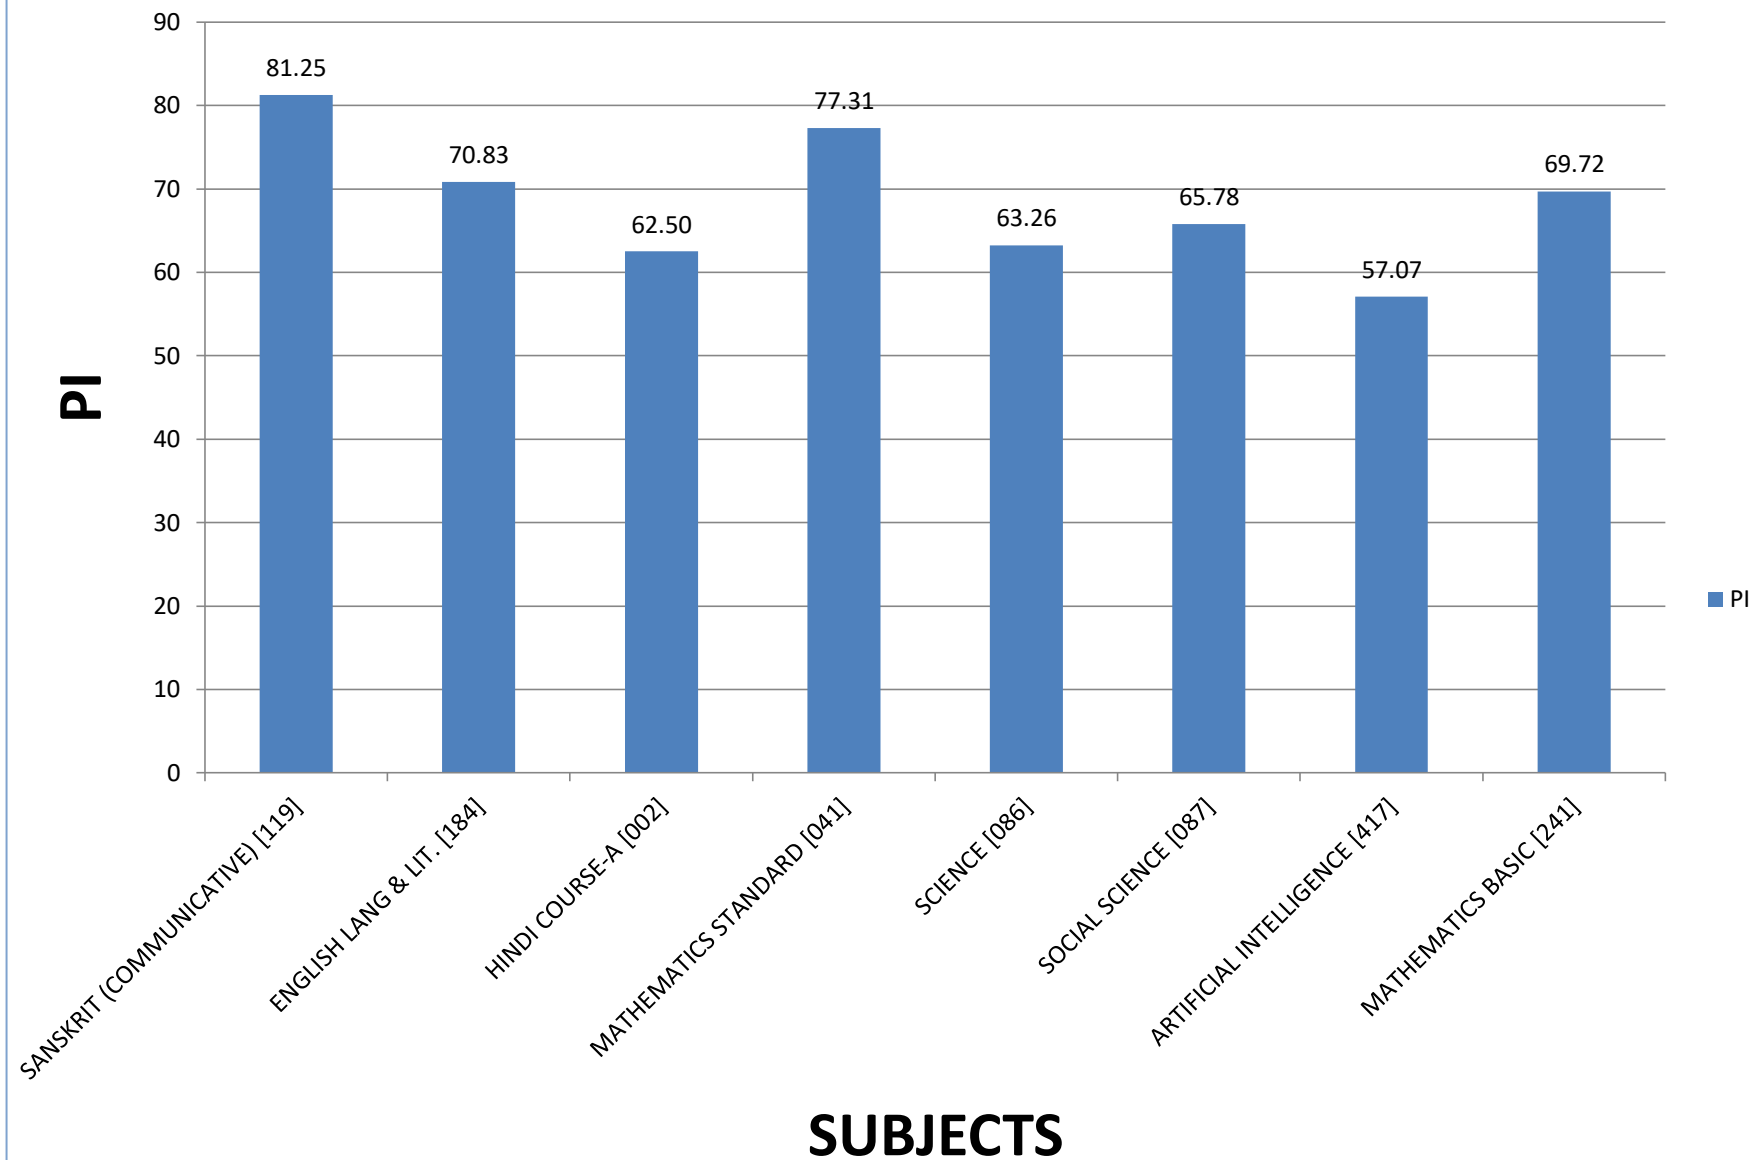

AISCE 2024 (CLASS_X)(SUBJECT WISE PI)

SUBJECT-WISE RESULT ANALYSIS OF THE VIDYALAYA - AISSEE : CLASS XII

Sl. No.	Subject	B/G	Total Appeard	Total Passed	Pass %	A1	A2	B1	B2	C1	C2	D1	D2	E	Total Grades	N x W	P.I.
1	ENGLISH CORE [301]	B	29	29	100.00	1	2	5	11	7	2	1	0	0	29	143	61.64
		G	43	43	100.00	4	8	14	6	7	2	2	0	0	43	240	69.77
		Tot	72	72	100.00	5	10	19	17	14	4	3	0	0	72	383	66.49
2	HINDI CORE [302]	B	4	4	100.00	1	1	1	0	0	0	1	0	0	4	23	71.88
		G	21	21	100.00	7	5	3	2	2	1	1	0	0	21	132	78.57
		Tot	25	25	100.00	8	6	4	2	2	1	2	0	0	25	155	77.50
3	MATHEMATICS [041]	B	16	16	100.00	1	2	1	1	0	3	2	6	0	16	52	40.63
		G	9	9	100.00	0	0	1	1	1	2	1	3	0	9	26	36.11
		Tot	25	25	100.00	1	2	2	2	1	5	3	9	0	25	78	39.00
4	PHYSICS [042]	B	16	16	100.00	2	0	3	2	1	1	6	1	0	16	64	50.00
		G	10	10	100.00	0	2	0	3	1	2	1	1	0	10	42	52.50
		Tot	26	26	100.00	2	2	3	5	2	3	7	2	0	26	106	50.96
5	CHEMISTRY [043]	B	16	16	100.00	2	2	1	6	2	0	3	0	0	16	80	62.50
		G	10	10	100.00	0	2	1	2	0	1	4	0	0	10	41	51.25
		Tot	26	26	100.00	2	4	2	8	2	1	7	0	0	26	121	58.17
6	BIOLOGY [044]	B	5	5	100.00	1	0	0	3	1	0	0	0	0	5	27	67.50
		G	10	10	100.00	0	3	3	2	0	1	1	0	0	10	54	67.50
		Tot	15	15	100.00	1	3	3	5	1	1	1	0	0	15	81	67.50
7	ACCOUNTANCY [055]	B	11	11	100.00	0	3	0	2	2	3	1	0	0	11	50	56.82
		G	12	11	91.67	0	3	3	2	1	0	2	0	1	12	57	59.38
		Tot	23	22	95.65	0	6	3	4	3	3	3	0	1	23	107	58.15
8	BUSINESSSTUDIES	B	11	11	100.00	0	2	0	2	2	4	1	0	0	11	46	52.27