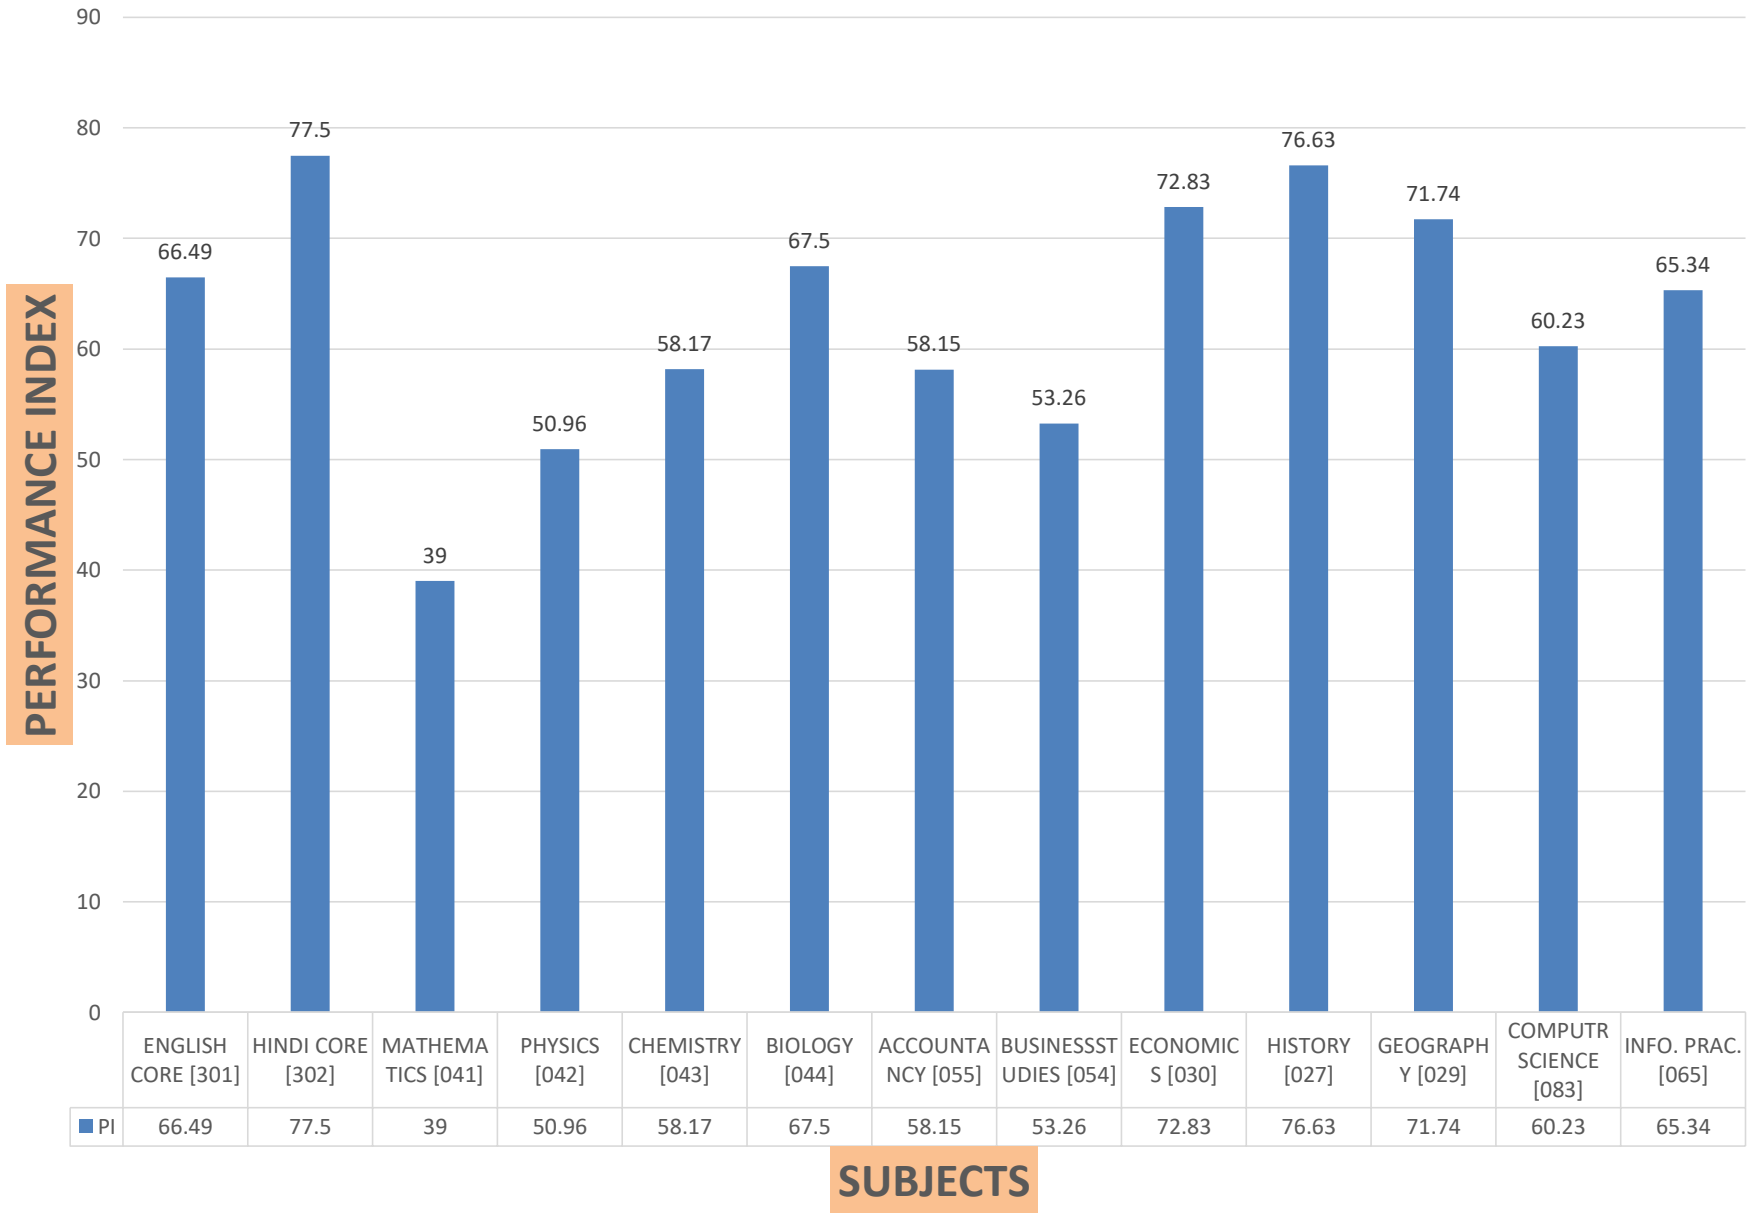

AISSCE 2024-CLASS-XII- (SUBJECT WISE ANALYSIS)

COMPARATIVE RESULT ANALYSIS OF PREVIOUS YEARS: CLASS X

YEAR	APPEARED	PASSED	PASS %	CGPA 8 - 9 MARKS 60 AND ABOVE	CGPA 9 – 10 MARKS 75 AND ABOVE	CGPA 10 MARKS 90 AND ABOVE
2024	99	99	100	86	45	14
2023	96	96	100	34	30	11
2022	91	85	93.41	32	25	8
2021	106	106	100	102	74	24
2020	82	82	100	35	35	10
2019	75	75	100	70	48	24
2018	77	72	93.5	28	17	3
2017	85	83	97.6	21	20	10
2016	82	78	95.1	17	27	4