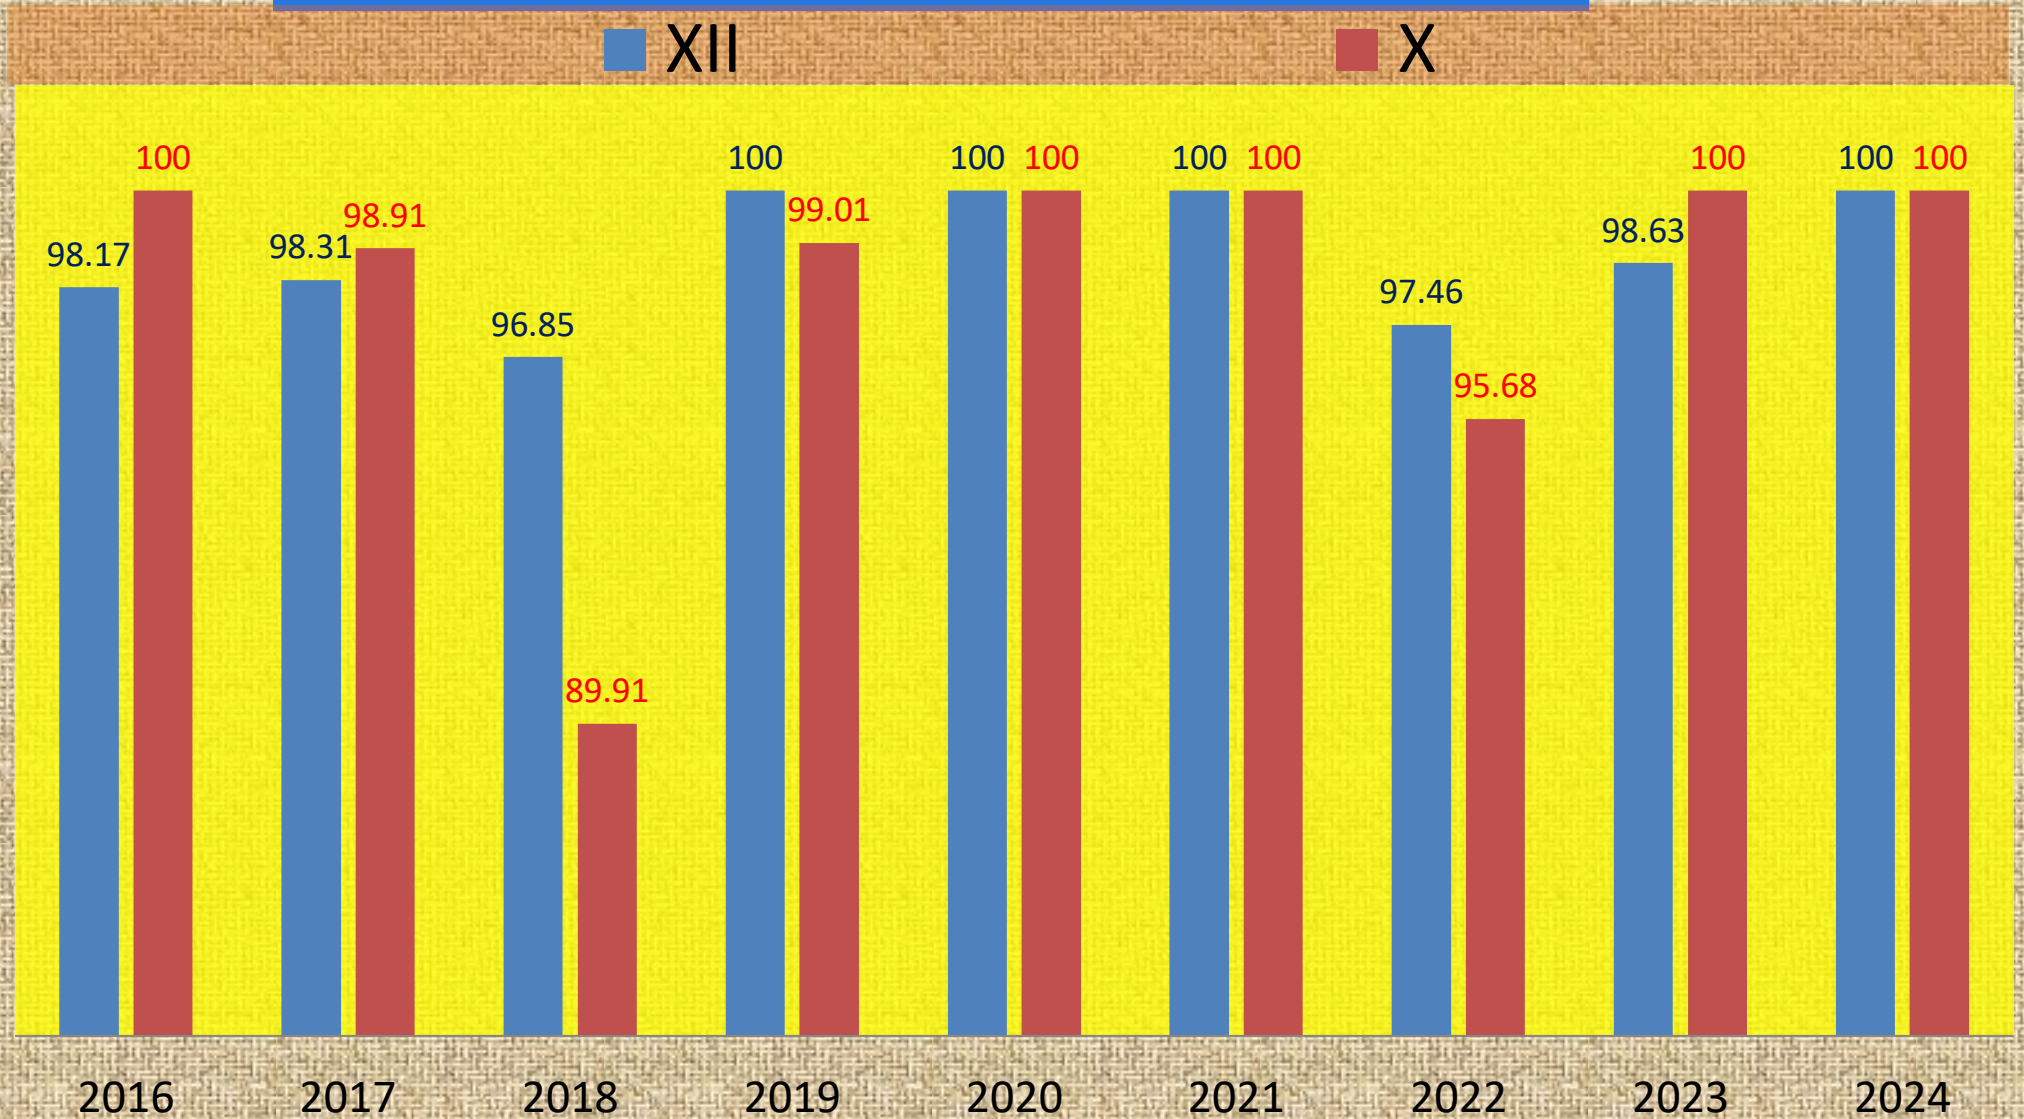

PM SHRI KENDRIYA VIDYALAYA RAIWALA, DEHRADUN
PASS PERCENTAGE OF AISSCE & AISSE (X & XII) 2016 TO 2024

DESIGNED AND COMPILED BY : SH.D.P. THAPLIYAL , PGT (ECON) , I/C CBSE EXAM -2024