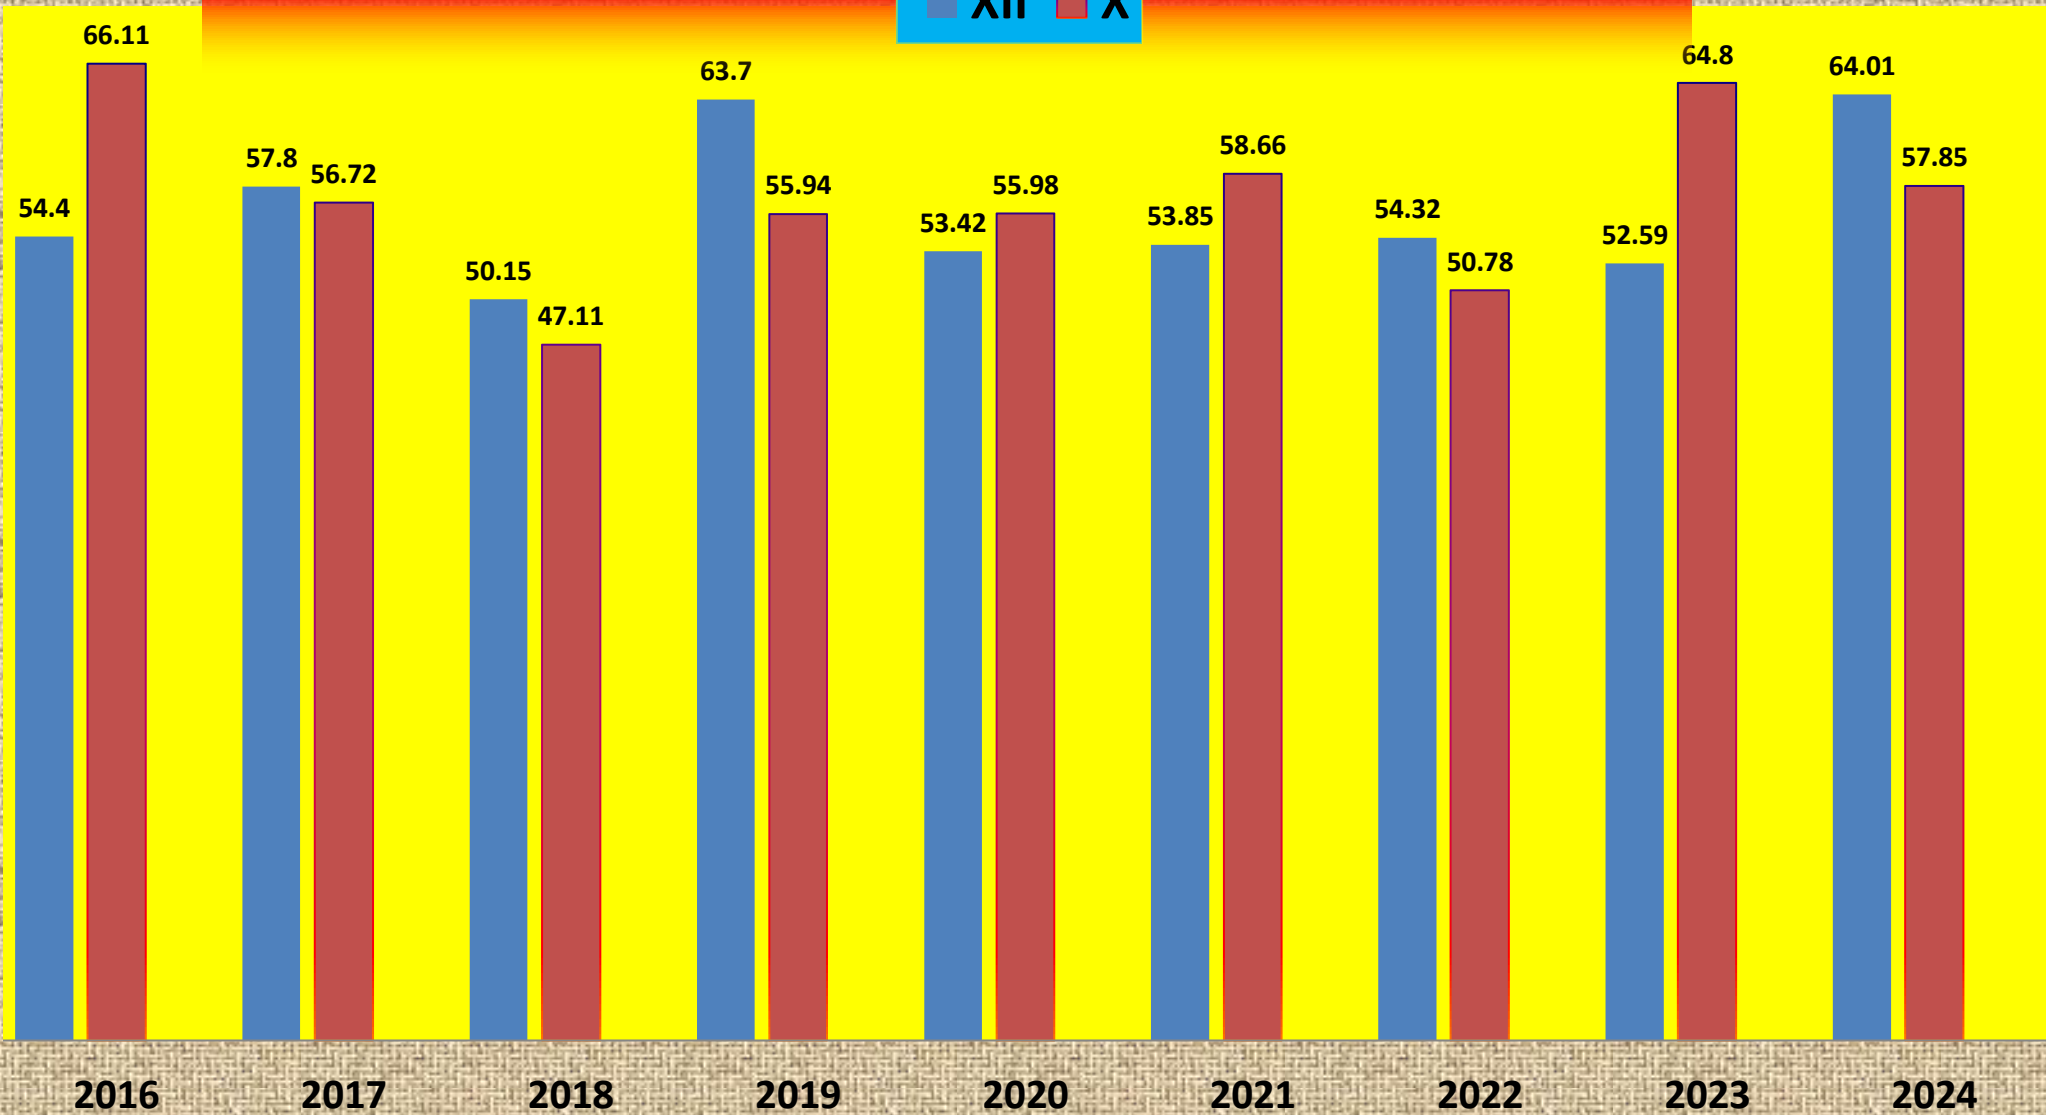

PM SHRI KENDRIYA VIDYALAYA RAIWALA , DEHRADUN PERFORMANCE INDEX AIAACE/ AISSE (XII & X) 2016 TO 2024

XII X

DESIGNED, COMPILED BY: SH.D.P. THAPLIYAL, PGT (ECON) , I/C CBSE EXAM -2024