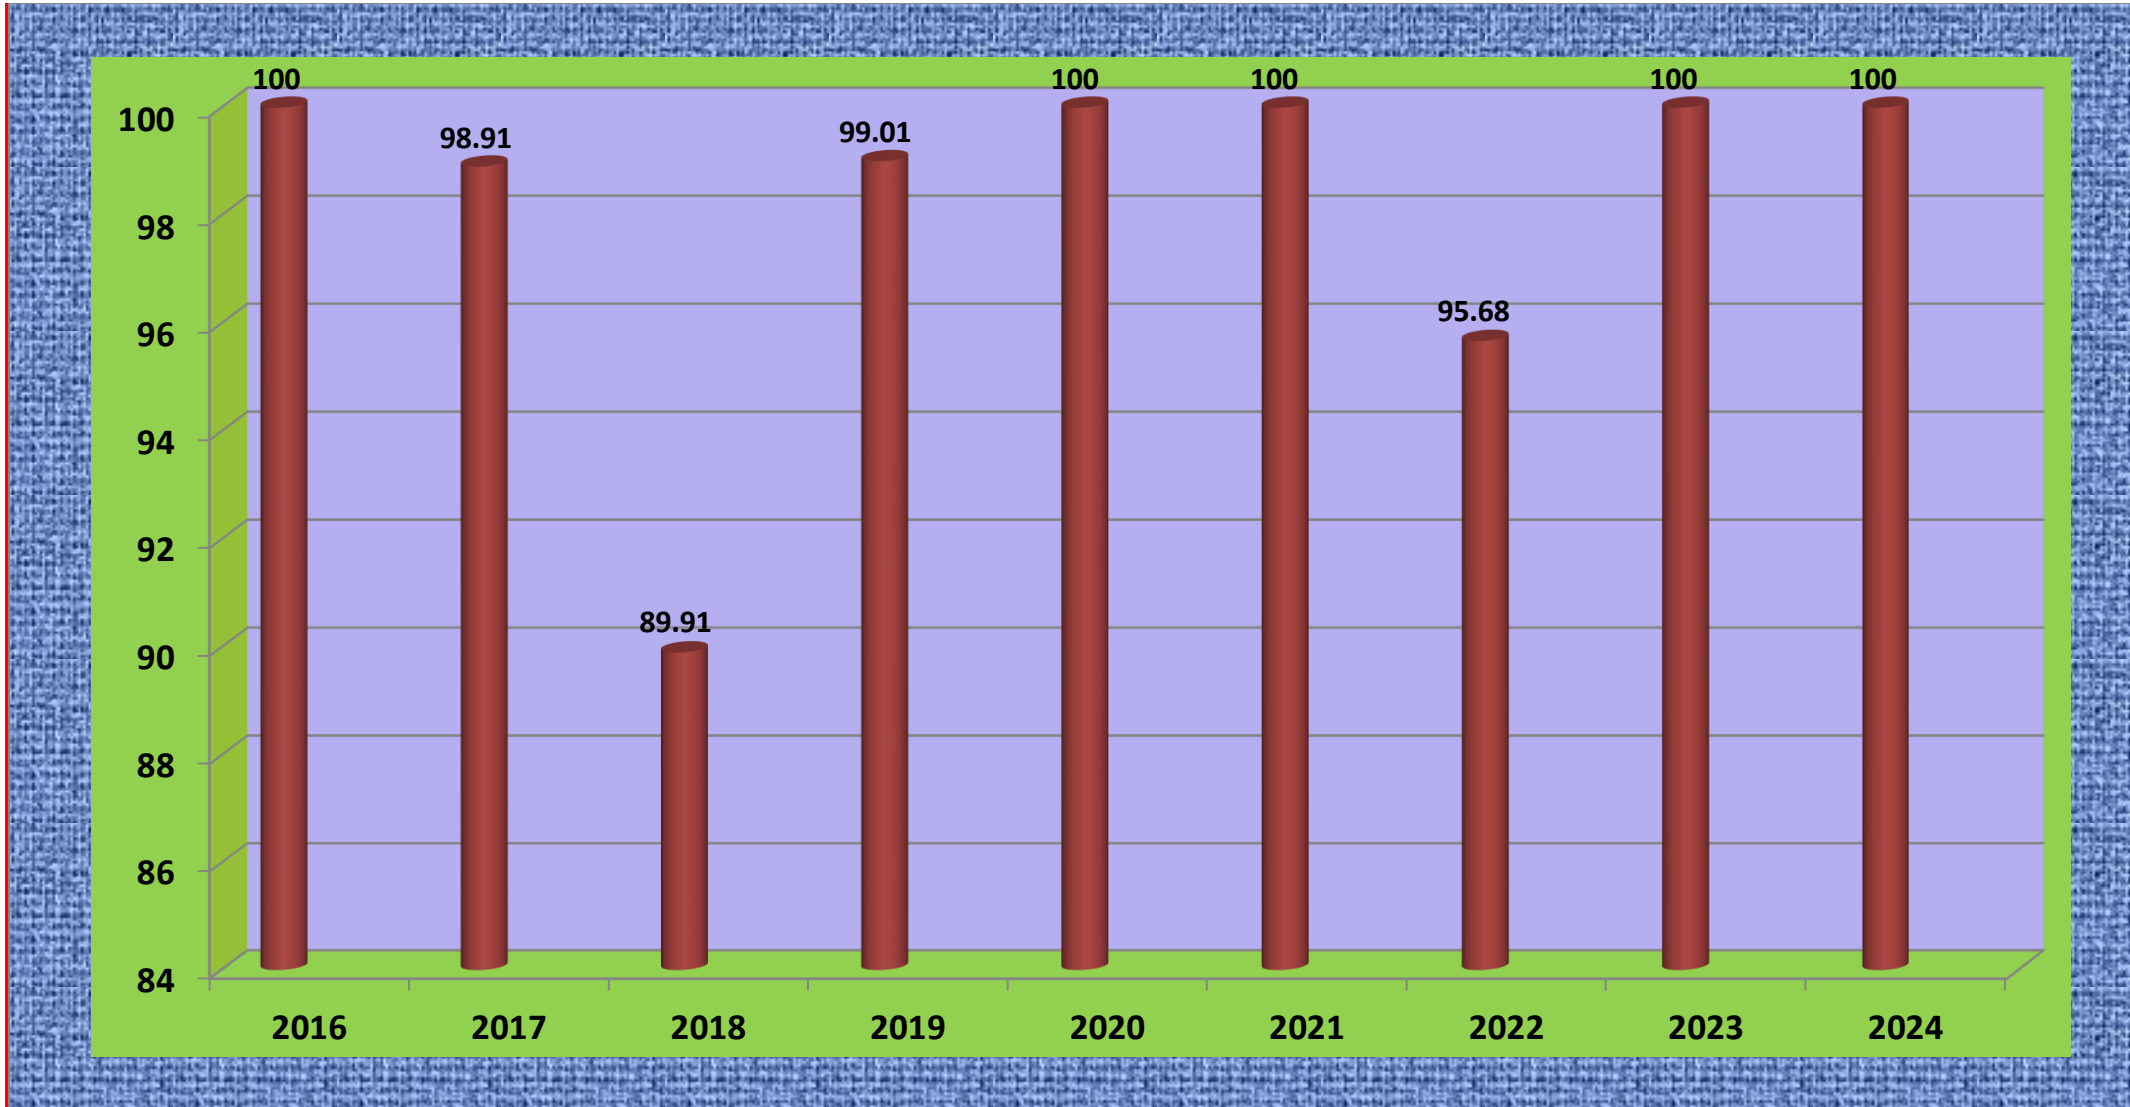

PM SHRI KENDRIYA VIDYALAYA RAIPUR, DEHRADUN

SSE (CLASS X) PASS PERCENTAGE – 2016 TO 2024