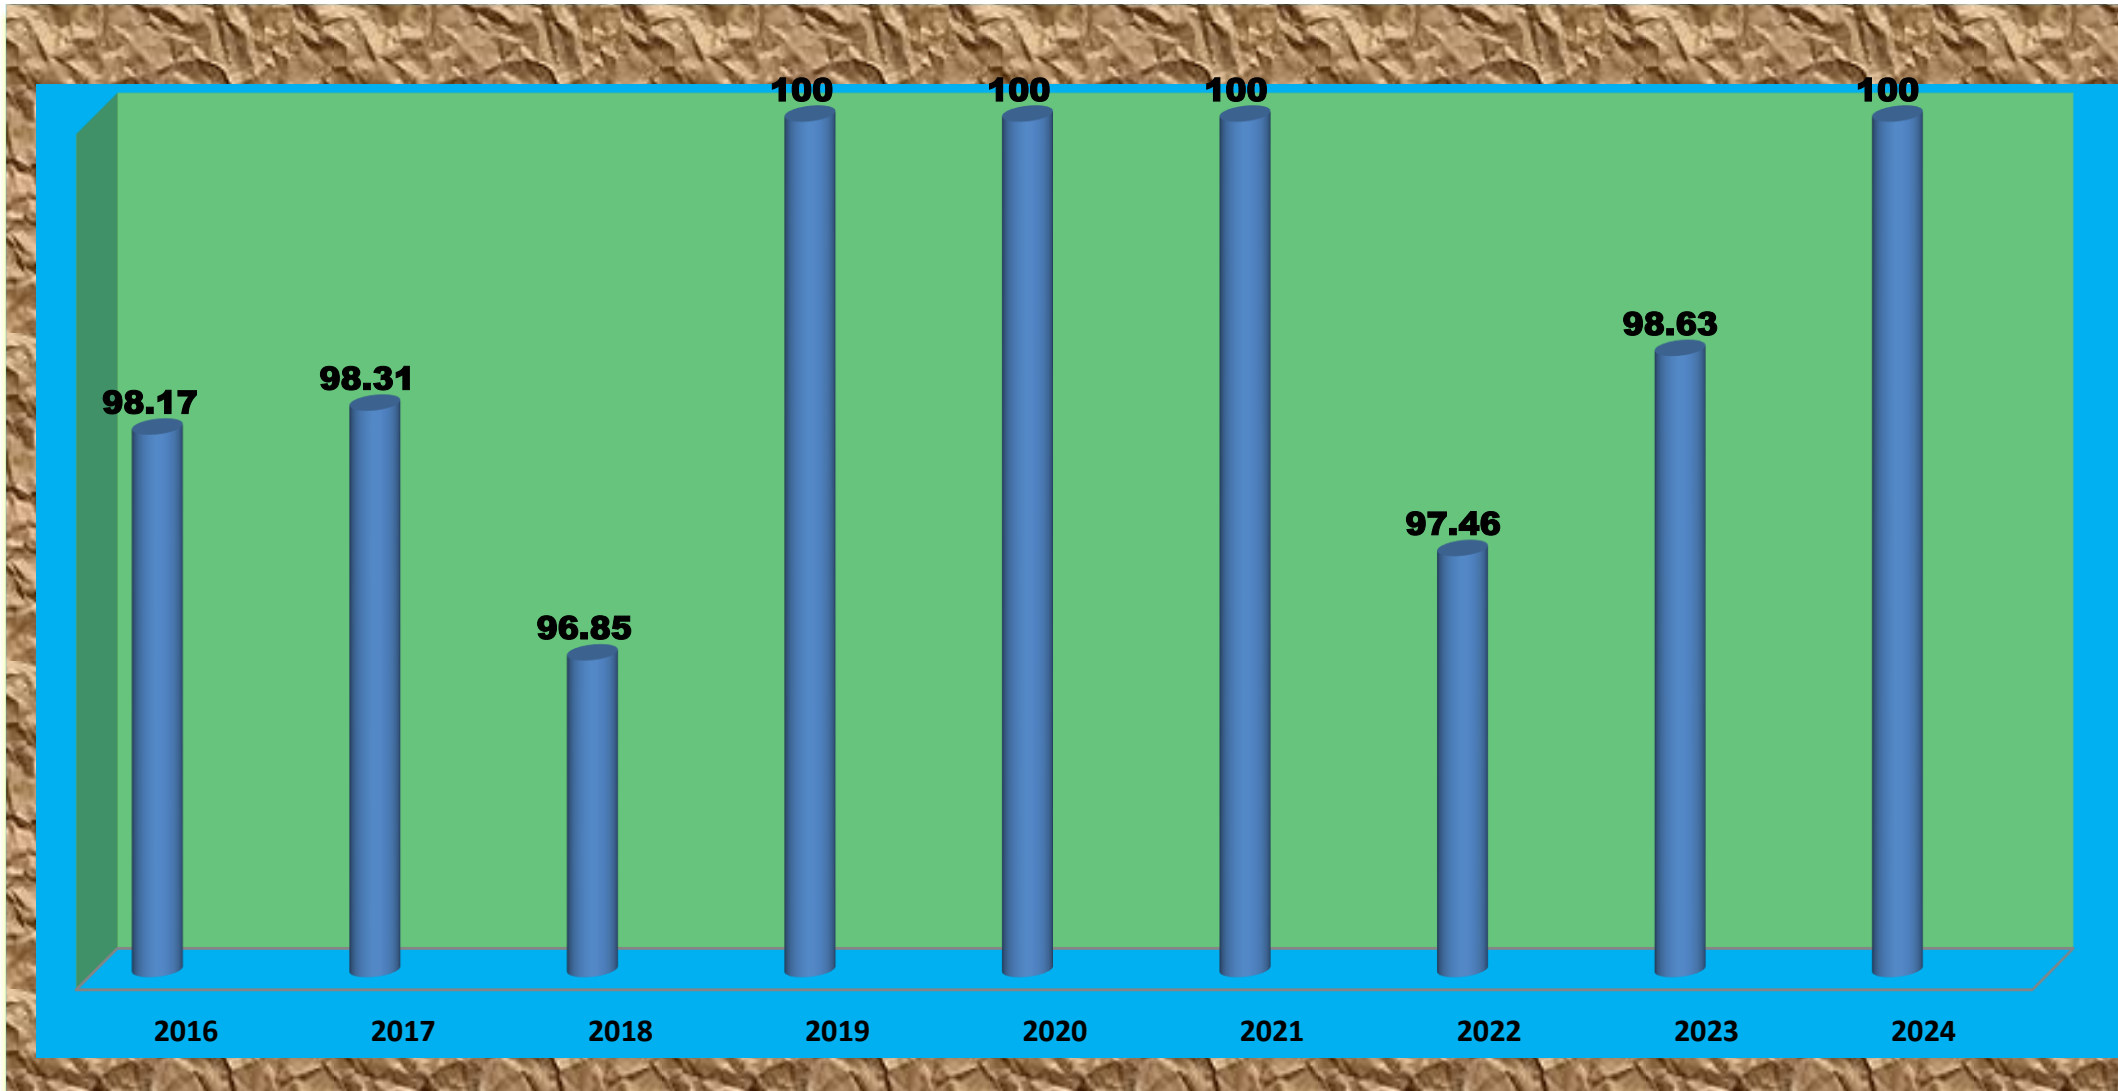

PM SHRI KENDRIYA VIDYALAYA RAIWALA, DEHRADUN

SSE (CLASS X) BOARD – 2016 TO 2024

S.NO.	YEAR	TOTAL NO. OF EXAMINEES	NO.OF EXAMINEESPASSED	PASSPERCENTAGE
1	2016	104	104	100
2	2017	92	91	98.91
3	2018	109	98	89.91
4	2019	101	100	99.01
5	2020	101	101	100
6	2021	145	145	100
7	2022	139	133	95.68
8	2023	123	123	100
9	2024	113	113	100

PM SHRI KENDRIYA VIDYALAYA RAIWALA, DEHRADUN

SSCEXAM. (CLASS XII) PASS PERCENTAGE – 2016 TO 2024

DESIGNED AND COMPILED BY : SH.D.P. THAPLIYAL, PGT (ECON.) , I/C CBSE EXAM -2024