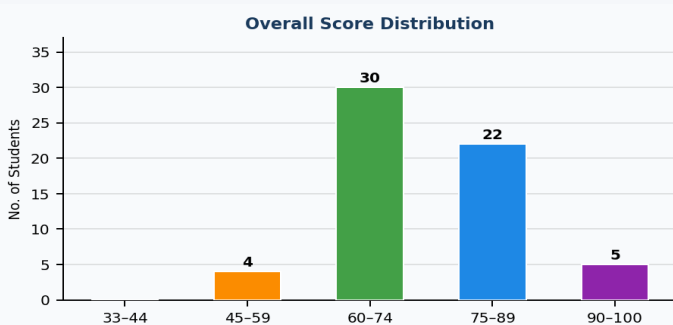

■ COMMERCE STREAM TOPPERS (XII-C)

■ 1st POSITION  ADITYA BOORA 421/500 · 84.2%	■ 1st POSITION  ASHMEET SINGH 421/500 · 84.2%	■ 2nd POSITION  BIJISHA BIJU 391/500 · 78.2%	■ 3rd POSITION  ADITYA KUMAR 389/500 · 77.8%
--	---	---	--

■ SUBJECT-WISE PERFORMANCE INDEX (PI)

PI = Performance Index · Dashed line = stream overall PI · Max 100

SCORE DISTRIBUTION & GRADE BREAKDOWN

STREAM PERFORMANCE SUMMARY

Metric	Science Stream (XII-A & XII-B)	Commerce Stream (XII-C)	School Overall
Total Students	37	24	61
Pass Percentage	100%	100%	100%
Overall PI	72.09	52.92	64.55
Highest Score	95.8% (479/500)	84.2% (421/500)	95.8%
Students ≥ 90%	5	0	5
Students ≥ 75%	17	5	22
Best Subject PI	Biotech/Phy.Ed. (87.5%)	Info. Prac. (73.44%)	Biotech/Phy.Ed. (87.5%)
Weakest Subject PI	Hindi Core (50.0%)	Hindi Core (29.17%)	Hindi Core (34.38%)