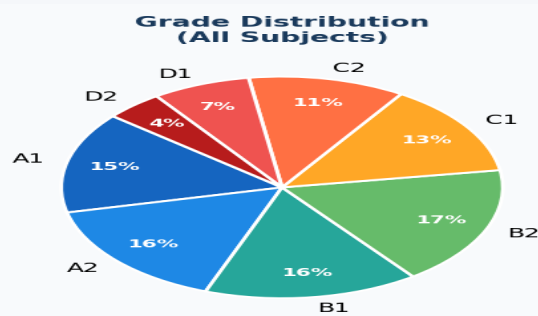

■ COMMERCE STREAM TOPPERS (XII-C)

■ 1st POSITION  ADITYA BOORA 421/500 · 84.2%	■ 1st POSITION  ASHMEET SINGH 421/500 · 84.2%	■ 2nd POSITION  BIJISHA BIJU 391/500 · 78.2%	■ 3rd POSITION  ADITYA KUMAR 389/500 · 77.8%
--	---	---	--

■ SUBJECT-WISE PERFORMANCE INDEX (PI)

PI = Performance Index · Dashed line = stream overall PI · Max 100

SCORE DISTRIBUTION & GRADE BREAKDOWN

STREAM PERFORMANCE SUMMARY

Metric	Science Stream (XII-A & XII-B)	Commerce Stream (XII-C)	School Overall
Total Students	37	24	61
Pass Percentage	100%	100%	100%
Overall PI	72.09	52.92	64.55
Highest Score	95.8% (479/500)	84.2% (421/500)	95.8%
Students ≥ 90%	5	0	5
Students ≥ 75%	17	5	22
Best Subject PI	Biotech/Phy.Ed. (87.5%)	Info. Prac. (73.44%)	Biotech/Phy.Ed. (87.5%)
Weakest Subject PI	Hindi Core (50.0%)	Hindi Core (29.17%)	Hindi Core (34.38%)