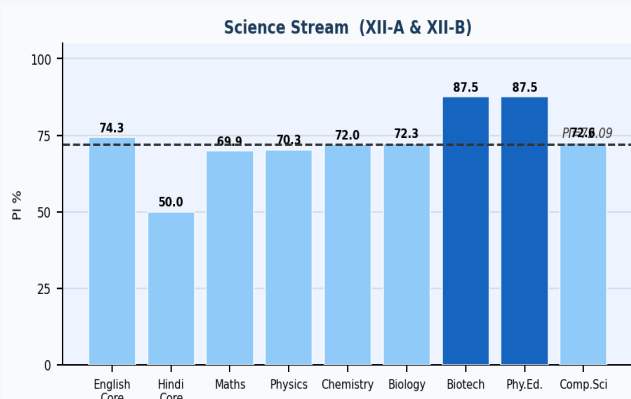

PI = Performance Index · Dashed line = stream overall PI · Max 100