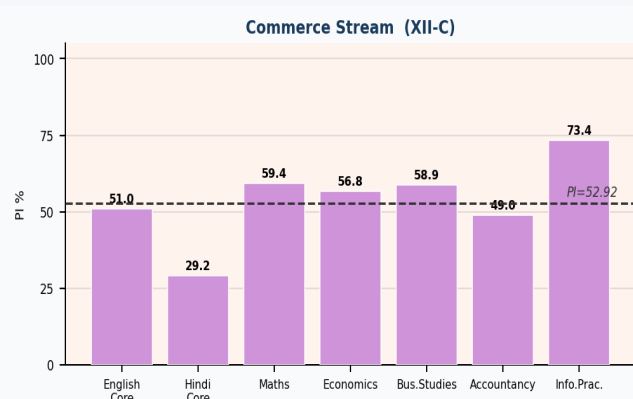

PI = Performance Index · Dashed line = stream overall PI · Max 100