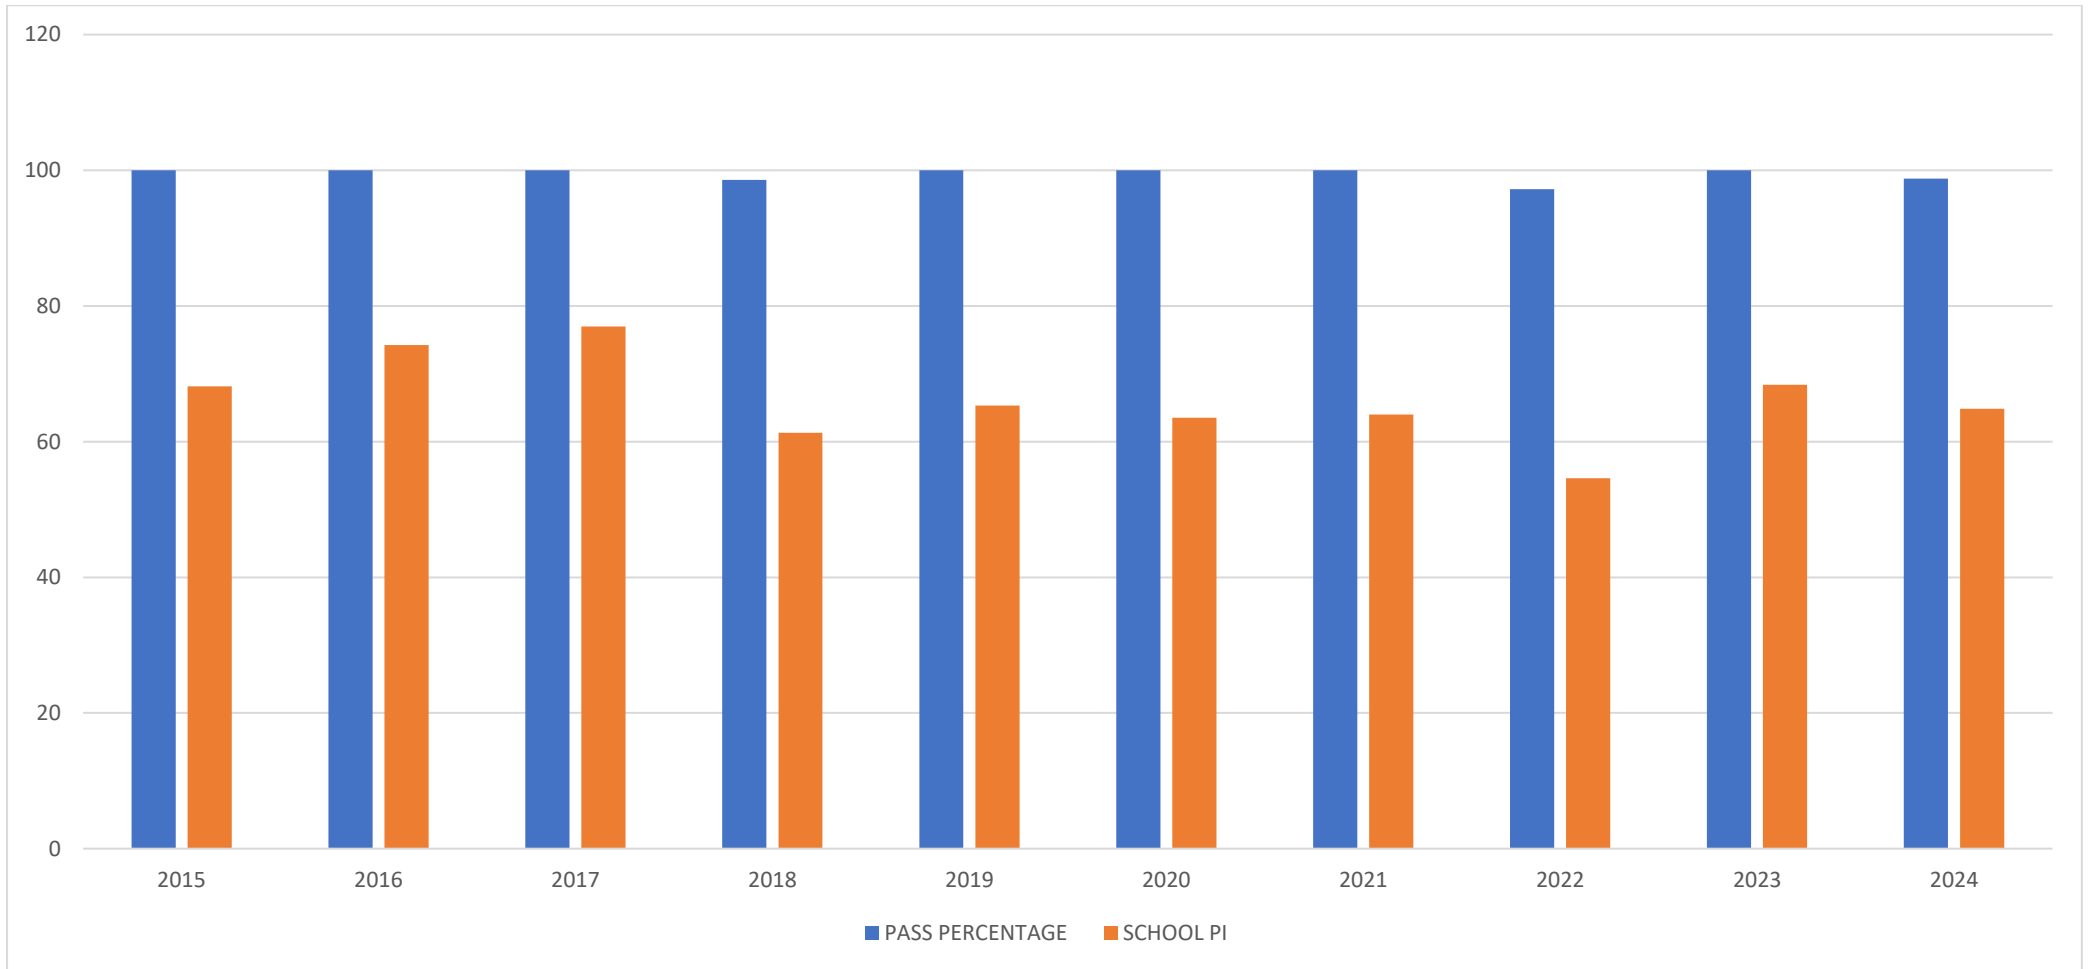

PM SHRI KENDRIYA VIDYALAYA BLW KANCHANPUR VARANASI

CLASS X RESULT (Year wise)

Year →	2015	2016	2017	2018	2019	2020	2021	2022	2023	2024
Pass %	100	100	100	98.6	100	100	100	97.22	100	98.78
PI	68.13	74.24	76.98	61.3	65.3	63.51	64	54.6	68.37	64.85