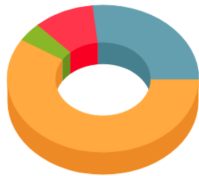

10984734
Total Civil Cases

33191439
Total Criminal Cases

44176173
Total Cases

8073055 (73.49%)
Civil Cases More Than 1 Year Old

25201224 (75.93%)
Criminal Cases More Than 1 Year Old

33274279 (75.32%)
Cases More Than 1 Year Old

The above shown figures are upto Current Date

Maharashtra

Nagpur

Matter Type Pendency Pie Chart

☒ Civil ☐ Criminal ☐ Both