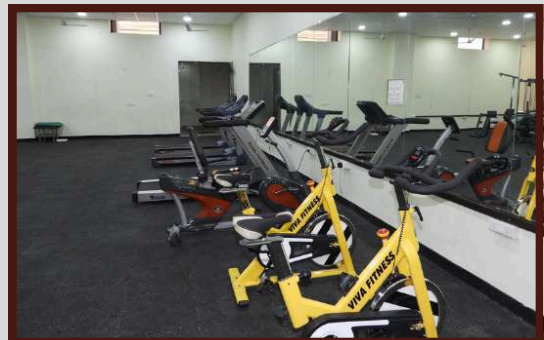

## Unveiling of New Sports Facilities at RSJA

<https://rajasthanjudicialacademy.nic.in/>

After the inauguration, the Hon'ble Judges and other esteemed dignitaries, inspected the state-of-the-art sports facilities at the Rajasthan State Judicial Academy. They toured the gymnasium, aqua therapy pool, badminton court, table tennis area, and the yoga room, appreciating the modern amenities designed to promote the physical well-being of judicial officers. The inspection reflected the Academy's commitment to fostering a balanced environment for both mental and physical fitness.

### Table Tennis Room

The Table Tennis Room at Rajasthan State Judicial Academy's Sports Complex is equipped with two high-quality table tennis tables, providing an excellent space for judicial officers to engage in recreational activities. The room is designed to encourage friendly competition, improve reflexes, and offer a fun way to de-stress. This facility serves as a great way for officers to relax and foster camaraderie while staying physically active

### Badminton Court

The Table Tennis Room at the Rajasthan State Judicial Academy's Sports Complex is equipped with two high-quality table tennis tables, providing an excellent space for judicial officers to engage in recreational activities. The room is designed to encourage friendly competition, improve reflexes, and offer a fun way to de-stress. This facility offers officers an enjoyable avenue to unwind while promoting teamwork and staying active

### Gymnasium

The Gymnasium at the Rajasthan State Judicial Academy's Sports Complex is equipped with modern fitness equipment, offering judicial officers a dedicated space to maintain their physical health. It promotes overall fitness, strength training, and well-being, helping officers stay active and energized