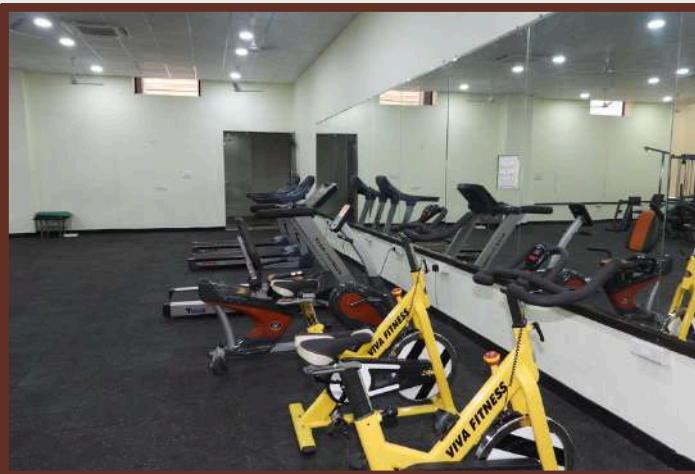

## Unveiling of New Sports Facilities at RSJA

<https://rajasthanjudicialacademy.nic.in/>

After the inauguration, the Hon'ble Judges and other esteemed dignitaries, inspected the state-of-the-art sports facilities at the Rajasthan State Judicial Academy. They toured the gymnasium, aqua therapy pool, badminton court, table tennis area, and the yoga room, appreciating the modern amenities designed to promote the physical well-being of judicial officers. The inspection reflected the Academy's commitment to fostering a balanced environment for both mental and physical fitness.