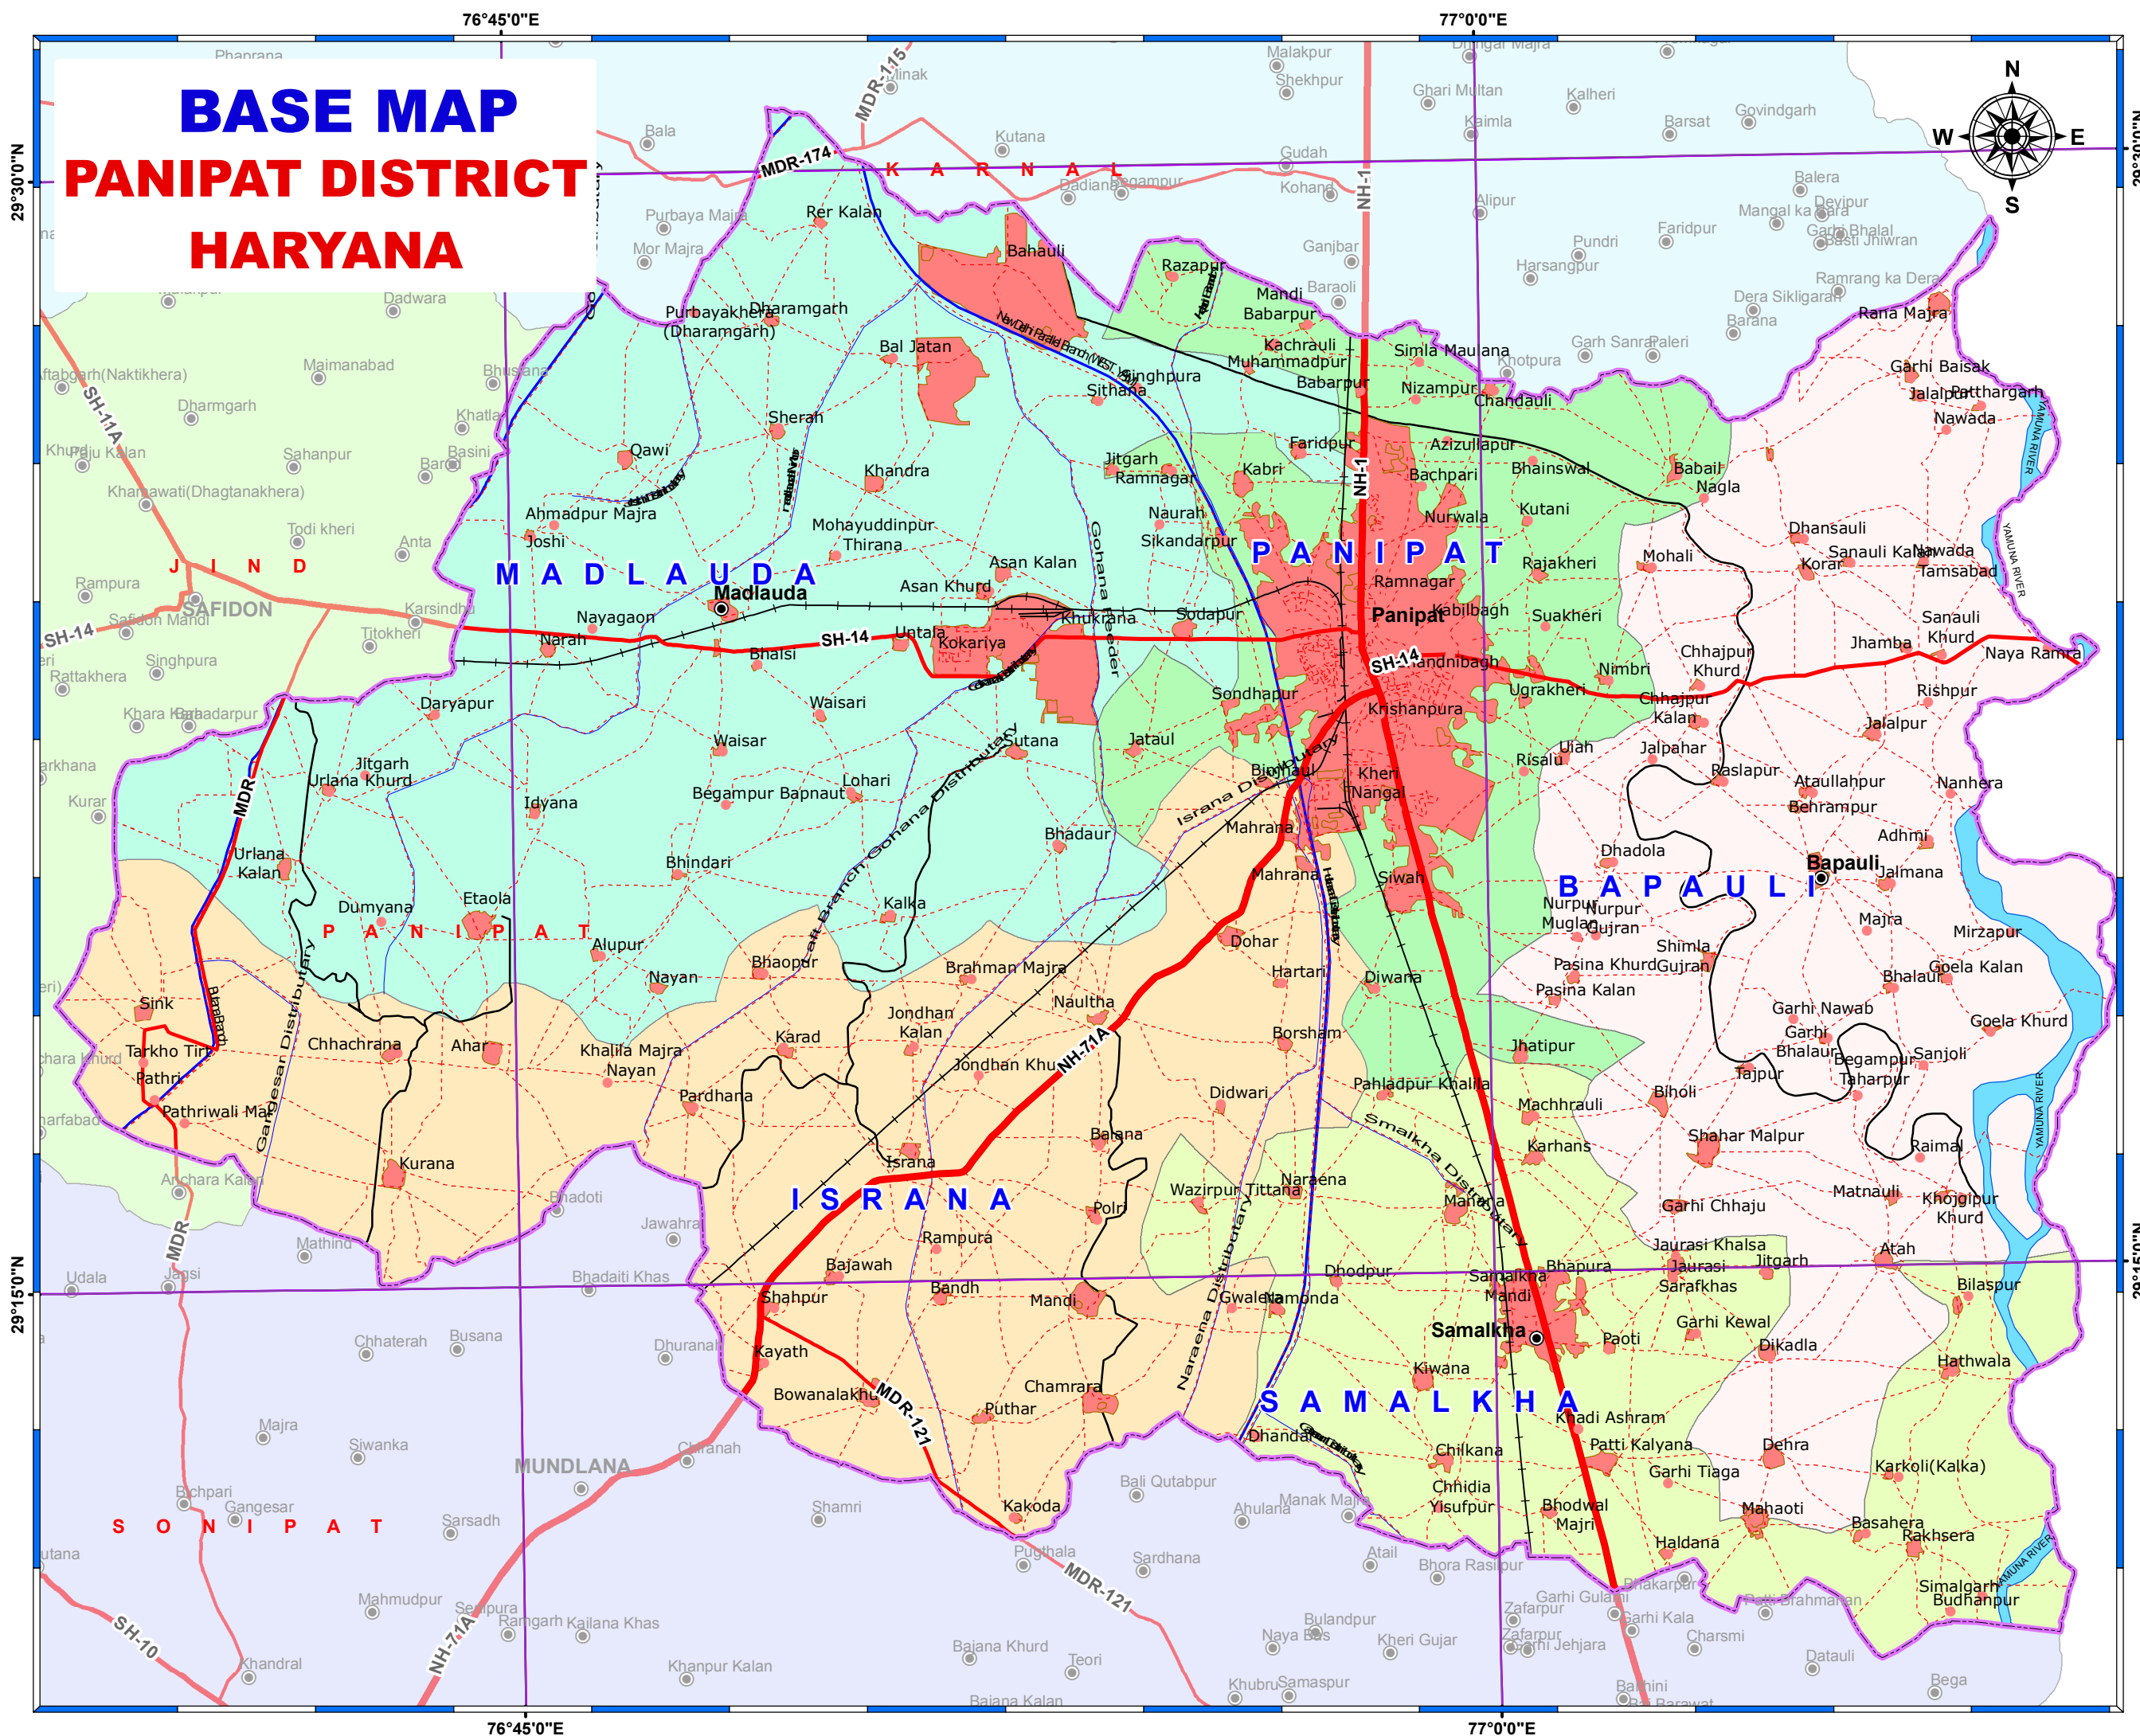

# BASE MAP PANIPAT DISTRICT HARYANA

## LEGEND

### BLOCKS

- Bapauli
- Israna
- Madlauda
- Panipat
- Samalkha

- District Boundary
- National Highway
- Main Canal
- State Highway
- Distributary
- Major District Road
- Minor
- Village Road
- Settlement