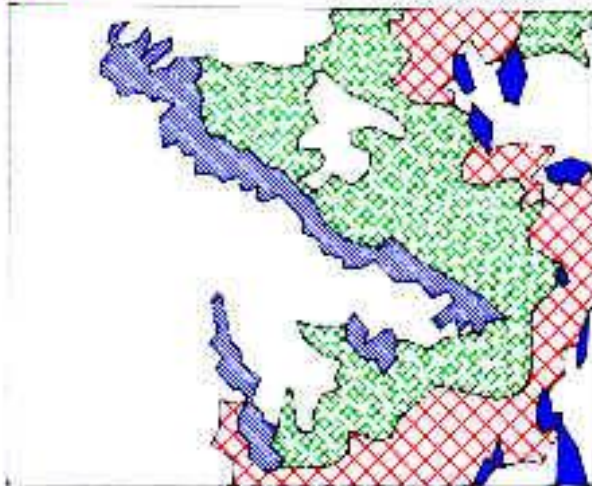

# STEEP SLOPING AREA

GROUND

SATELLITE

MAP

## LEGEND

-  STEEP SLOPING AREA
-  UPLAND WITHOUT SCRUB
-  UPLAND WITH SCRUB
-  WATER BODIES

*Steep sloping areas as seen near Venkatagiri, Nellore Dist., A.P.*