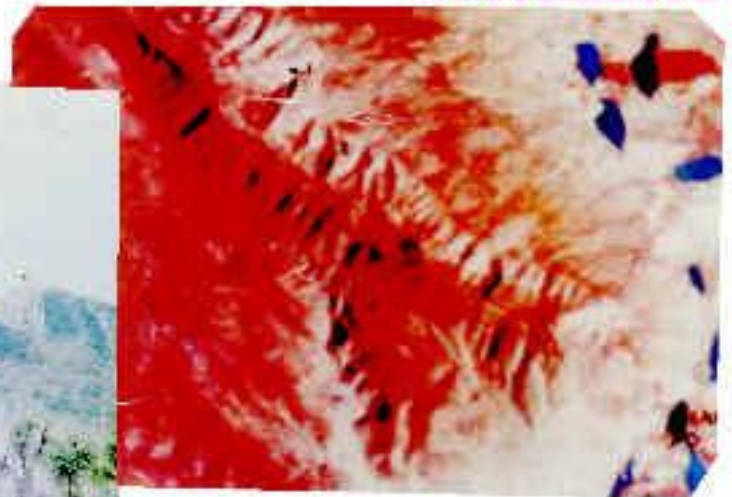

# STEEP SLOPING AREA

GROUND

SATELLITE

MAP

## LEGEND

-  STEEP SLOPING AREA
-  UPLAND WITHOUT SCRUB
-  UPLAND WITH SCRUB
-  WATER BODIES

*Steep sloping areas as seen near Venkatagiri, Nellore Dist., A.P.*