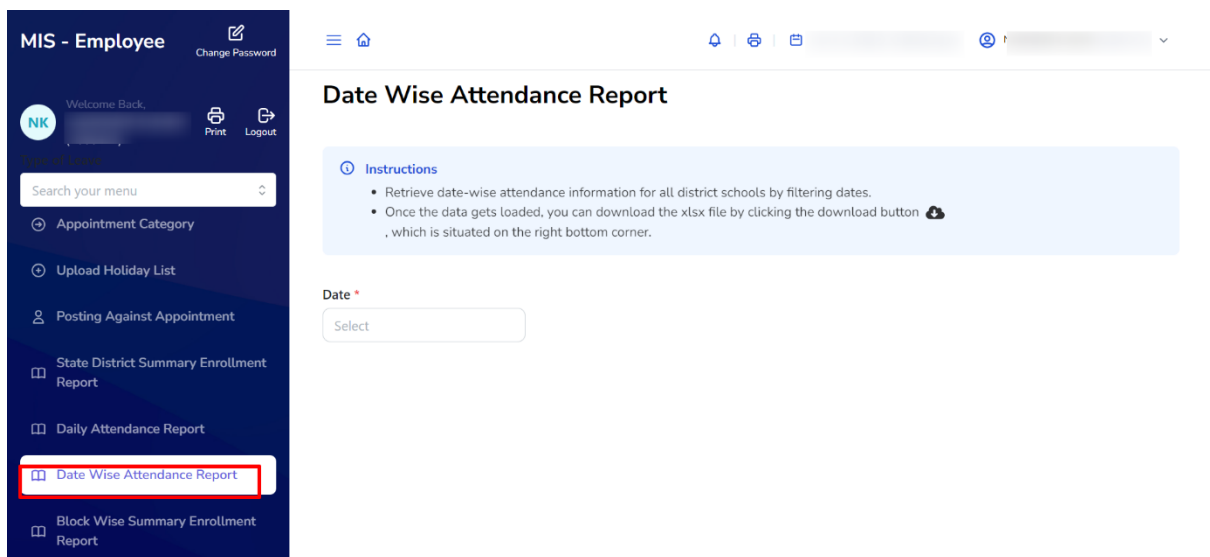

Step 3: - The user will receive a date wise attendance report containing information such as the total number of students, the total number of students present, the total number of students on leave, the total number of absent students, as well as the school name and school code.