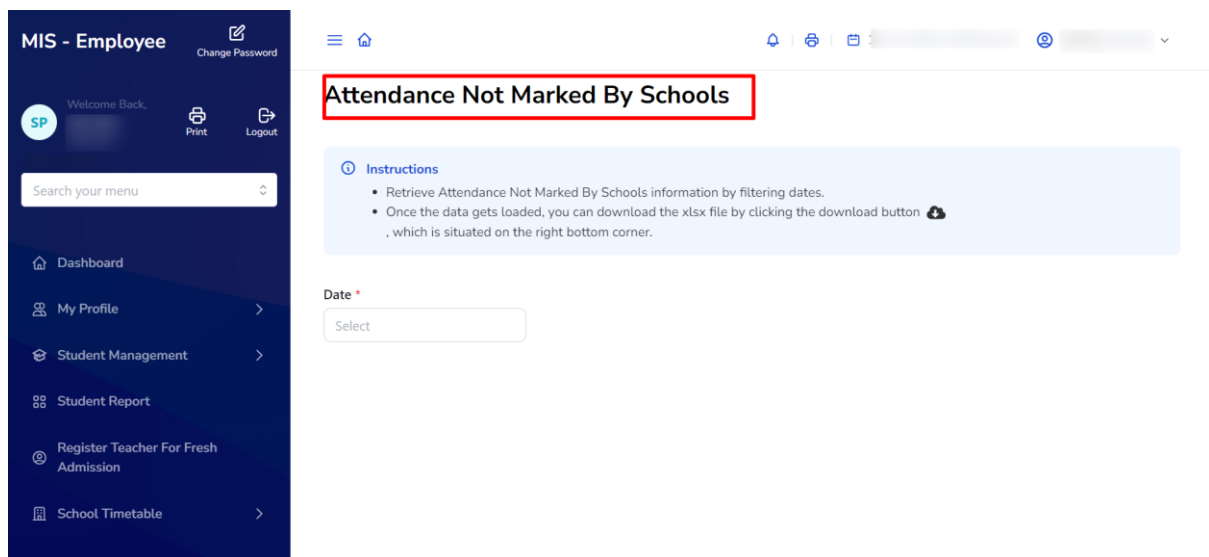

Step 3:- To generate a report, the user needs to choose a specific date to check records of unmarked attendance.