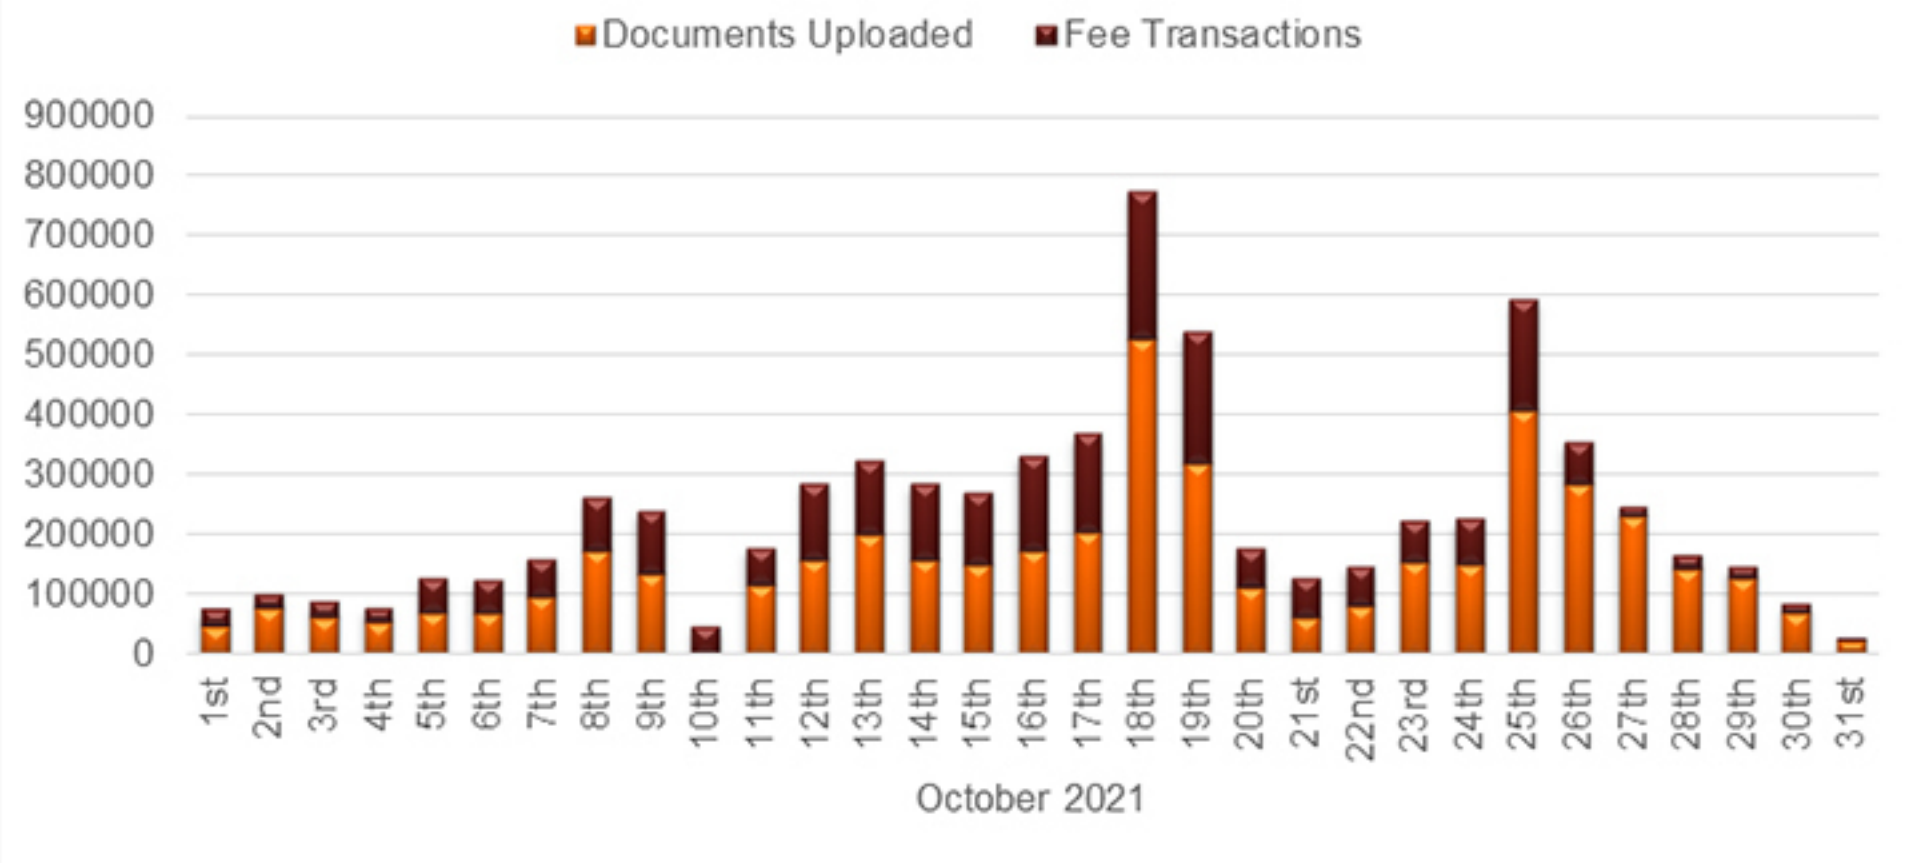

Participating Institutes:

23 IIT's	32 NIT's	26 IIIT's	33 Other-GFTI's

Counselling and Admissions in Progress

Counselling and Admission Name	Launch Date
  Chandigarh Engineering & Architecture Counselling Joint Admission Committee 2021 https://chdenggadmissions.nic.in/	JAC Chandigarh B.Tech Counselling 2021 02-10-2021
	JAC Chandigarh B. Arch Counselling 2021 08-10-2021
  Odisha Joint Entrance Examination (OJEE)-2021 https://ojee.nic.in/	OJEE Counselling 2021 for MBA, MCA, M.Tech, M.Arch, M.Pharma, M.Plan courses 05-10-2021
	OJEE Counselling 2021 for B.Tech, B.Arch, B.Plan, Integrated M.Sc, B. CAT courses 17-10-2021
  West Bengal Joint Entrance Examination https://wbjeeb.nic.in/	West Bengal JENPAS(UG) Counselling 2021 05-10-2021
	GGG IPU Counselling 2021 for BCA, B.Ed, BBA, B.Com, BA(JMC), B.Design 08-10-2021
  GGS IPU Counselling 2021 for MBA (CMAT) and MBA (CET) https://ipu.admissions.nic.in/	GGG IPU Counselling 2021 for MBA (CMAT) and MBA (CET) 16-10-2021
	GGG IPU Counselling 2021 for MBA(IT), Hotel Management, B.Tech for Diploma holders and B.Tech for B.Sc graduates. 19-10-2021
	GGG IPU Counselling 2021 for MA, M.Sc, M.Ed. 24-10-2021
  Joint Seat Allocation Authority 2021 https://josaa.nic.in/	JoSAA Counselling 2021 for IIT, NIT, IIIT and Other-GFTI 16-10-2021

Counselling-Fee transactions and Document Upload