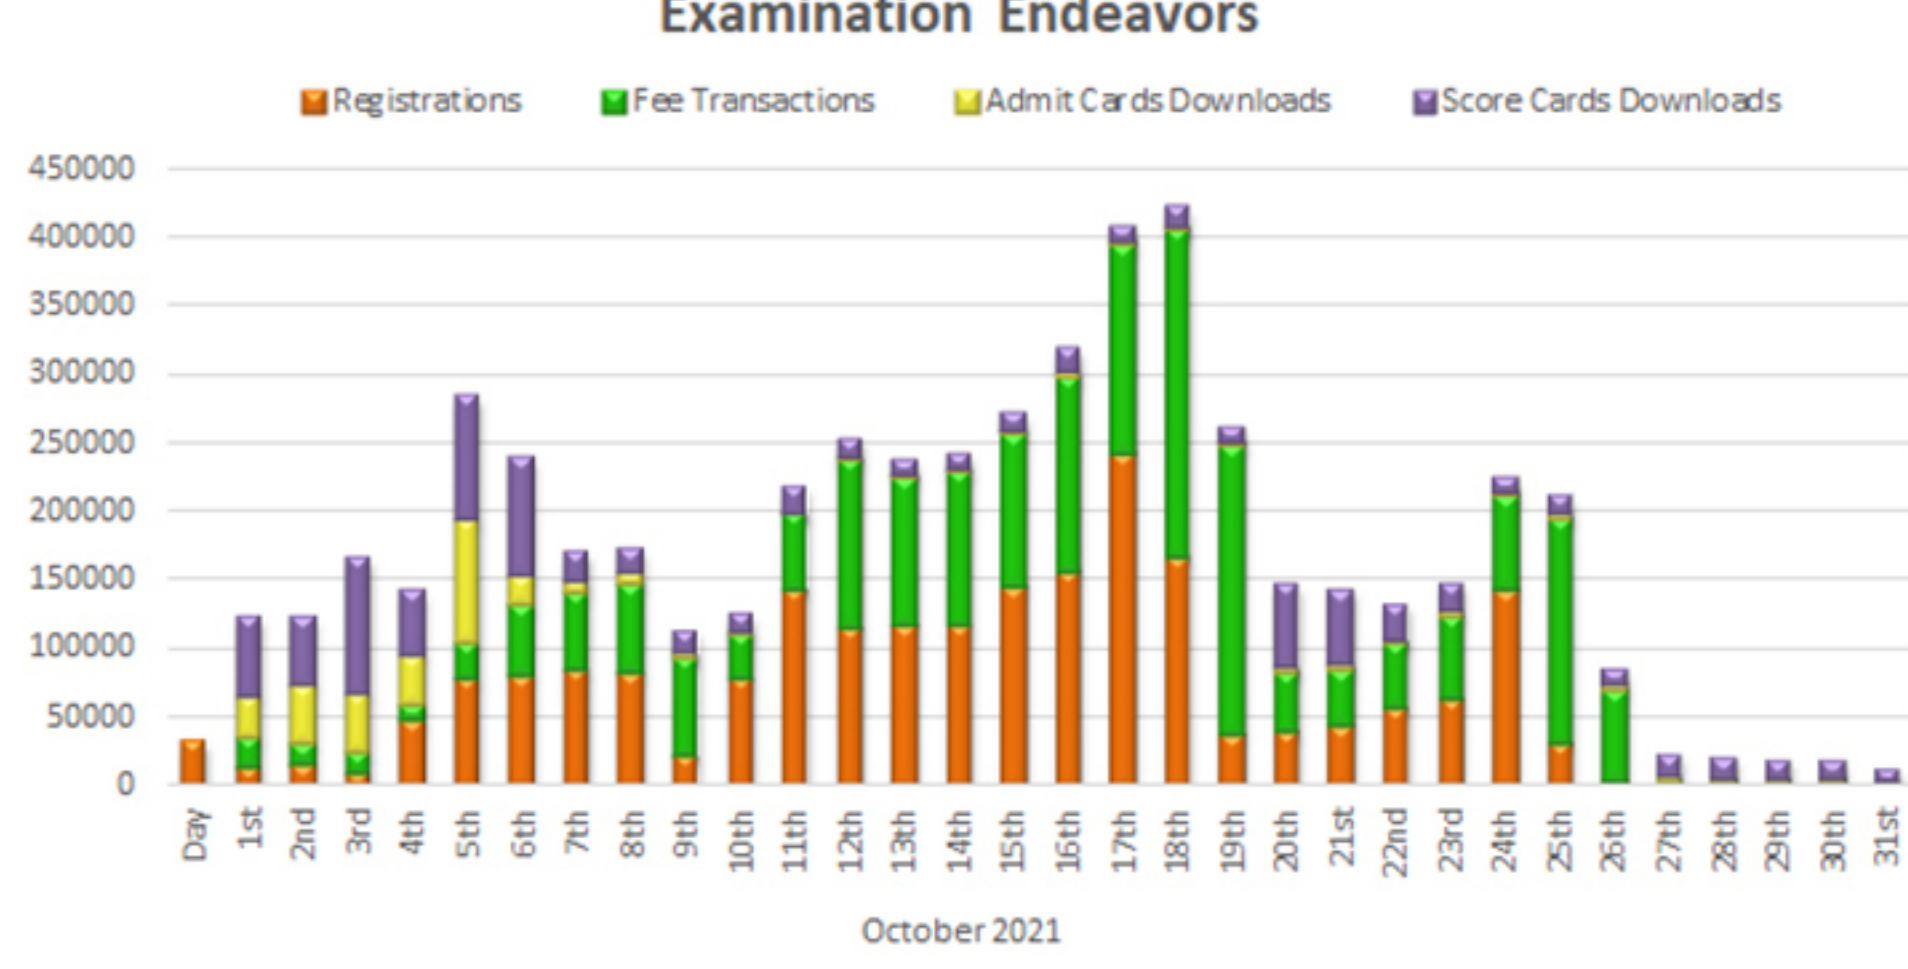

Examination Endeavors