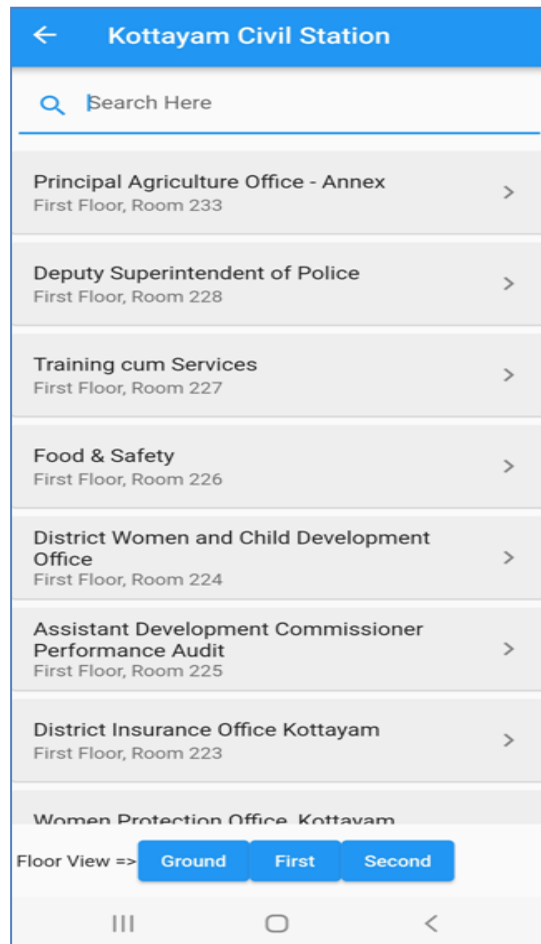

## Launch of '**Office Finder**' Mobile App

30<sup>th</sup> May 2023

Shri. V. N. Vasavan, Hon'ble Minister for Co-operation and Registration, Government of Kerala launched the '**Office Finder**' Mobile App on 30<sup>th</sup> May 2023 at Kottayam in the presence of Shri. K. Rajan, Hon'ble Minister for Revenue and Housing, Government of Kerala, Shri. Thiruvanchoor Radhakrishnan, Hon'ble MLA, Dr. P K Jayasree IAS, District Collector (Kottayam), Smt. Beena C P, Scientist F & DIO Kottayam, Shri. Roy Joseph, Scientist E & ADIO Kottayam and other staff members. **Office Finder** is a mobile app designed and developed by NIC Kottayam, Kerala for finding various offices located in an Office Complex like Civil Station Kottayam. The app is made available in the Google play store.

**Photo: Shri. V. N. Vasavan, Hon'ble Minister for Co-operation and Registration, Government of Kerala during the inauguration of the 'Office Finder' Mobile App at Kottayam.**

Though it supports various complexes to be included, only Civil Station Kottayam is made available now in the app.

**Photo: Shri. V. N. Vasavan, Hon'ble Minister for Co-operation and Registration, Government of Kerala, Shri. K. Rajan, Hon'ble Minister for Revenue and Housing, Government of Kerala, Shri. Thiruvanchoor Radhakrishnan, Hon'ble MLA, Dr. P K Jayasree IAS, District Collector (Kottayam), Smt. Beena C P, Scientist F & DIO Kottayam, Shri. Roy Joseph, Scientist E & ADIO Kottayam during the launch of the 'Office Finder' Mobile App at Kottayam.**

**Home Page**

**On tapping the complex, the app list out all the offices located within the complex along with its floor and room number and the user can search by giving a part of the name of the office.**