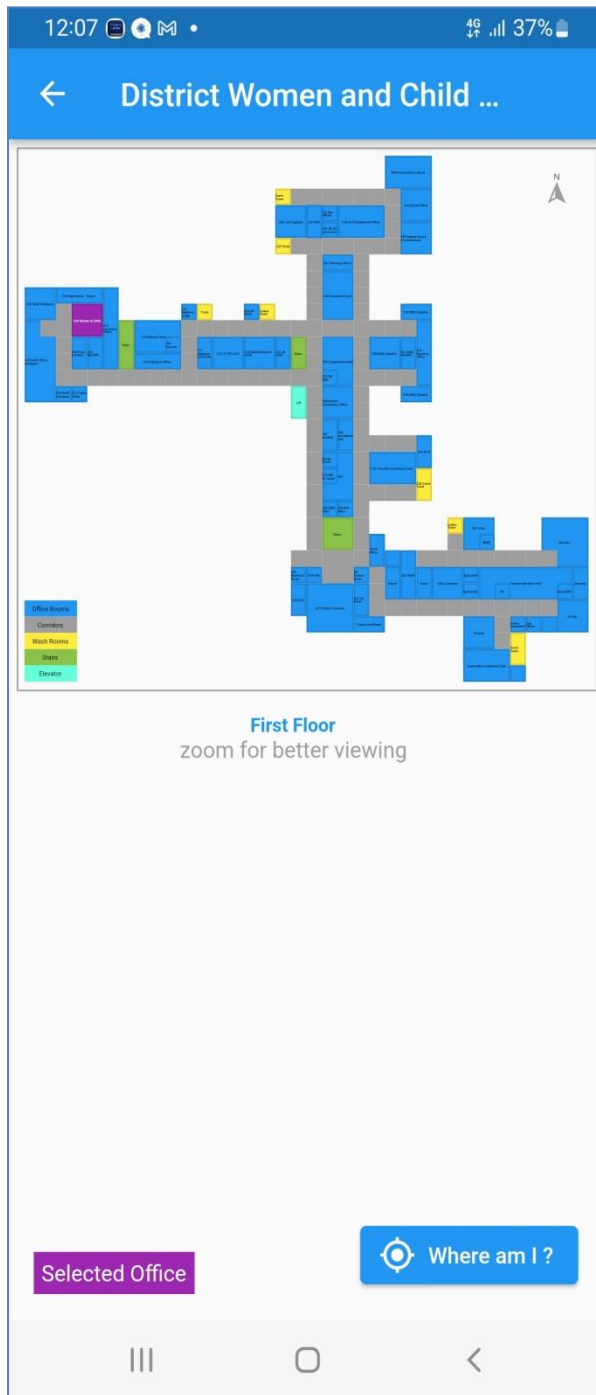

## Launch of '**Office Finder**' Mobile App

30<sup>th</sup> May 2023

Shri. V. N. Vasavan, Hon'ble Minister for Co-operation and Registration, Government of Kerala launched the '**Office Finder**' Mobile App on 30<sup>th</sup> May 2023 at Kottayam in the presence of Shri. K. Rajan, Hon'ble Minister for Revenue and Housing, Government of Kerala, Shri. Thiruvanchoor Radhakrishnan, Hon'ble MLA, Dr. P K Jayasree IAS, District Collector (Kottayam), Smt. Beena C P, Scientist F & DIO Kottayam, Shri. Roy Joseph, Scientist E & ADIO Kottayam and other staff members. **Office Finder** is a mobile app designed and developed by NIC Kottayam, Kerala for finding various offices located in an Office Complex like Civil Station Kottayam. The app is made available in the Google play store.

**Photo: Shri. V. N. Vasavan, Hon'ble Minister for Co-operation and Registration, Government of Kerala during the inauguration of the 'Office Finder' Mobile App at Kottayam.**

Though it supports various complexes to be included, only Civil Station Kottayam is made available now in the app.

**Home Page**

**On tapping the complex, the app list out all the offices located within the complex along with its floor and room number and the user can search by giving a part of the name of the office.**

**On selecting the desired office from the list, a map of the floor containing that office will be drawn and the chosen office shall be indicated in a different color and on tapping the office, further details will be made available.**