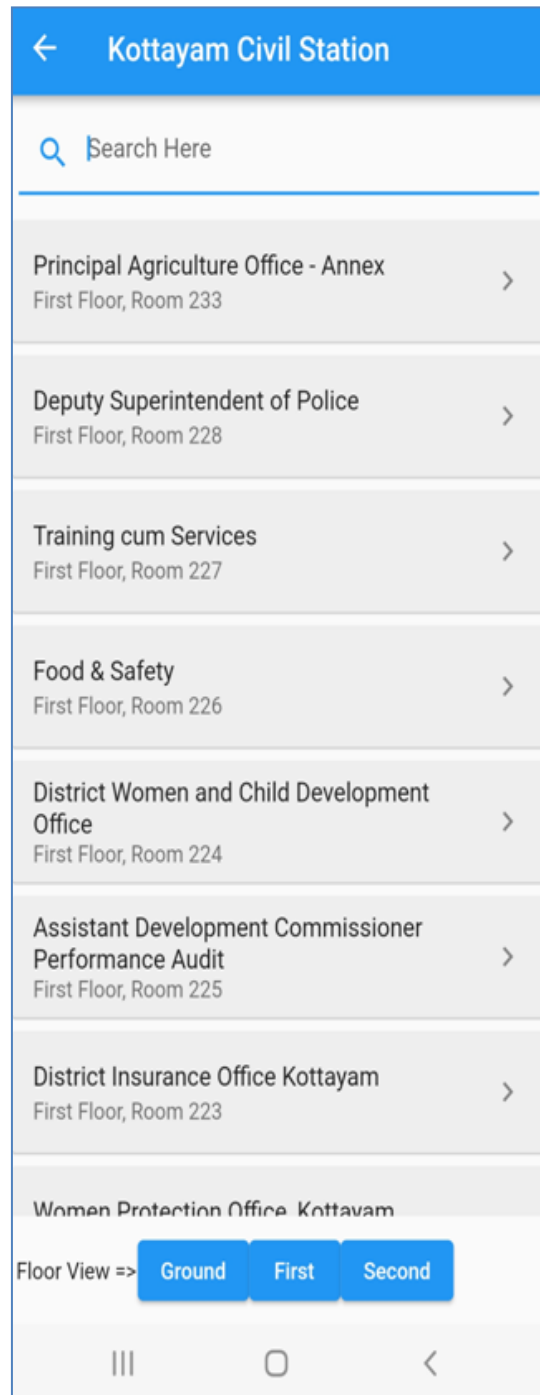

## Launch of '**Office Finder**' Mobile App

30<sup>th</sup> May 2023

Shri. V. N. Vasavan, Hon'ble Minister for Co-operation and Registration, Government of Kerala launched the '**Office Finder**' Mobile App on 30<sup>th</sup> May 2023 at Kottayam in the presence of Shri. K. Rajan, Hon'ble Minister for Revenue and Housing, Government of Kerala, Shri. Thiruvanchoor Radhakrishnan, Hon'ble MLA, Dr. P K Jayasree IAS, District Collector (Kottayam), Smt. Beena C P, Scientist F & DIO Kottayam, Shri. Roy Joseph, Scientist E & ADIO Kottayam and other staff members. **Office Finder** is a mobile app designed and developed by NIC Kottayam, Kerala for finding various offices located in an Office Complex like Civil Station Kottayam. The app is made available in the Google play store.

**Photo: Shri. V. N. Vasavan, Hon'ble Minister for Co-operation and Registration, Government of Kerala during the inauguration of the 'Office Finder' Mobile App at Kottayam.**

Though it supports various complexes to be included, only Civil Station Kottayam is made available now in the app.

**Home Page**

**On tapping the complex, the app list out all the offices located within the complex along with its floor and room number and the user can search by giving a part of the name of the office.**

**On selecting the desired office from the list, a map of the floor containing that office will be drawn and the chosen office shall be indicated in a different color and on tapping the office, further details will be made available.**