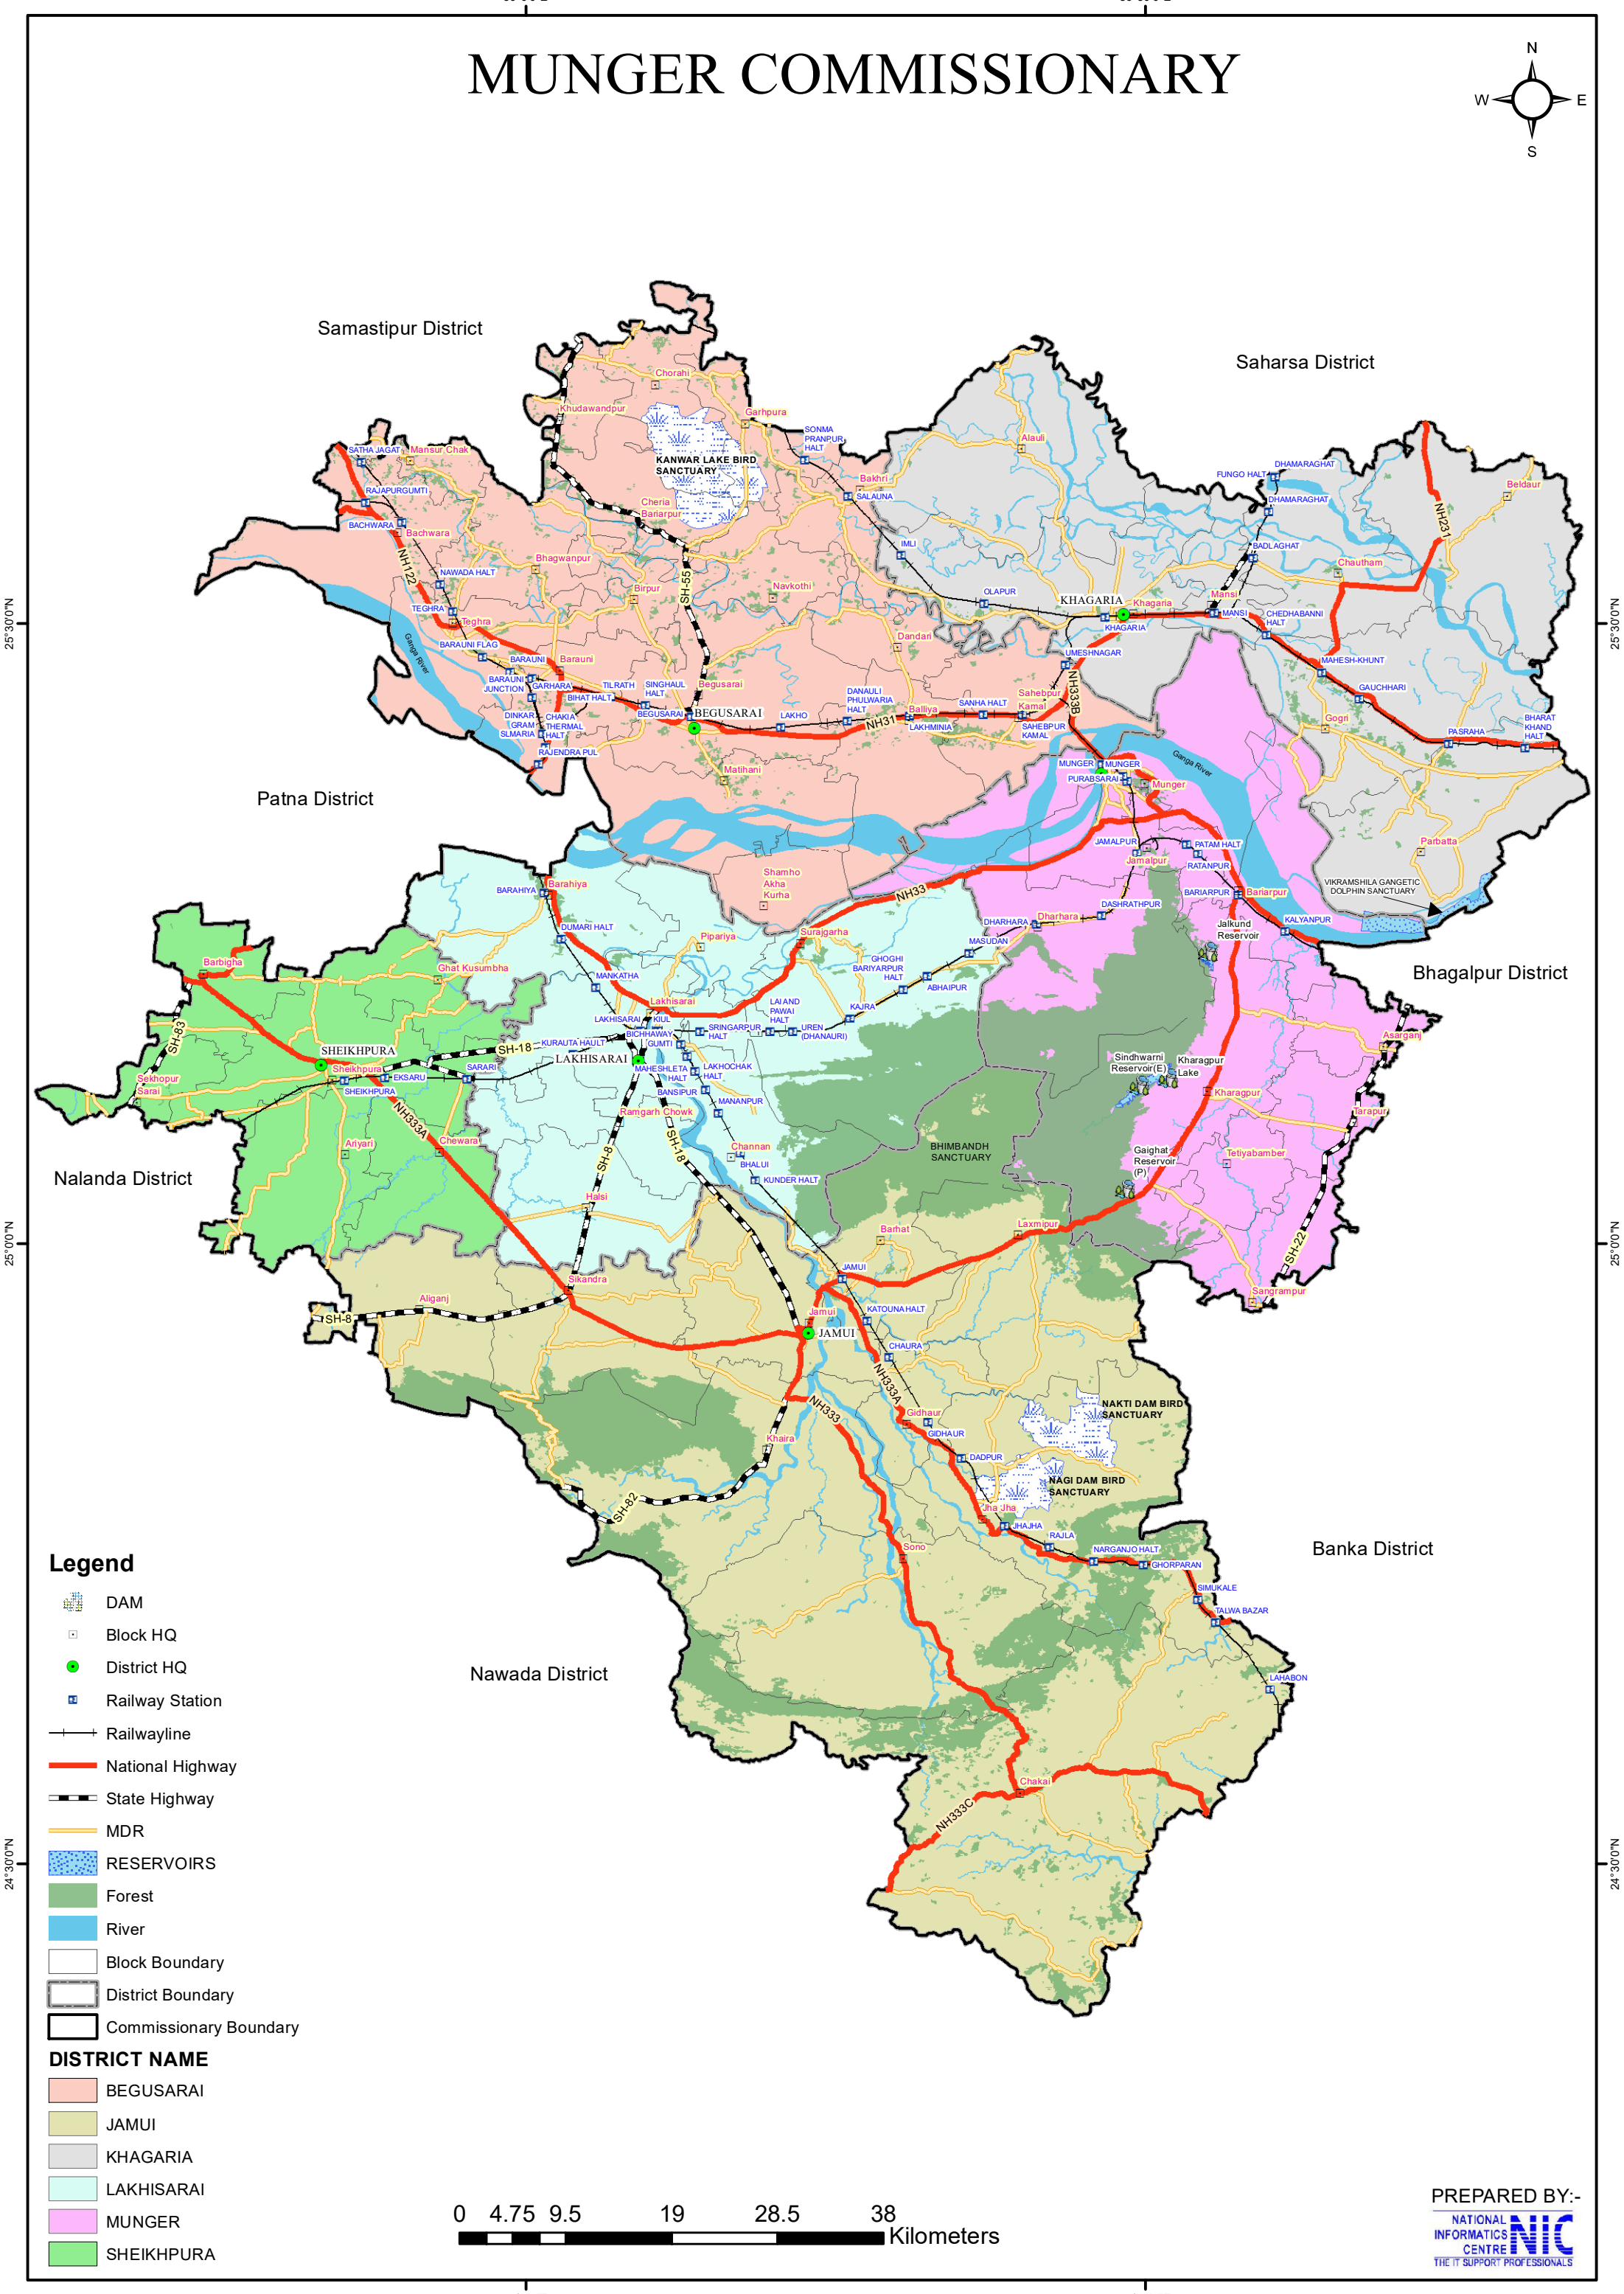

MUNGER COMMISSIONARY

Legend

- DAM
- Block HQ
- District HQ
- Railway Station
- Railwayline
- National Highway
- State Highway
- MDR
- RESERVOIRS
- Forest
- River
- Block Boundary
- District Boundary
- Commissionary Boundary

DISTRICT NAME

- BEGUSARAI
- JAMUI
- KHAGARIA
- LAKHISARAI
- MUNGER
- SHEIKHPURA

PREPARED BY:-
 NATIONAL
 INFORMATICS
 CENTRE
 THE IT SUPPORT PROFESSIONALS