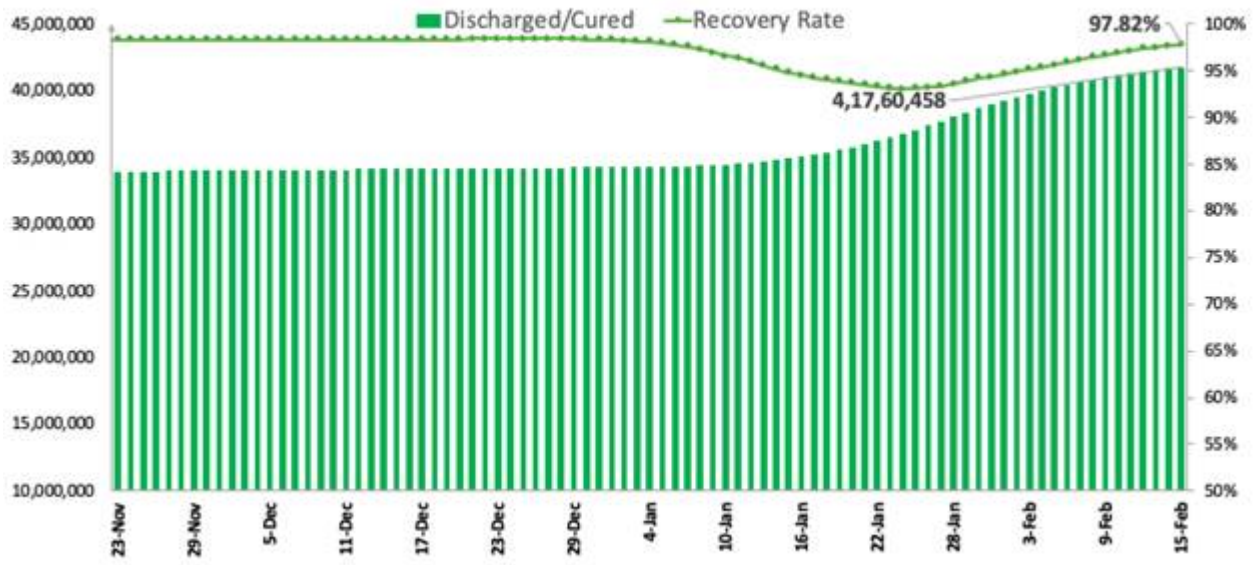

Recovered cases over 4.17 Cr & Recovery rate at 97.82%

27,409 new cases were reported in the last 24 hours.