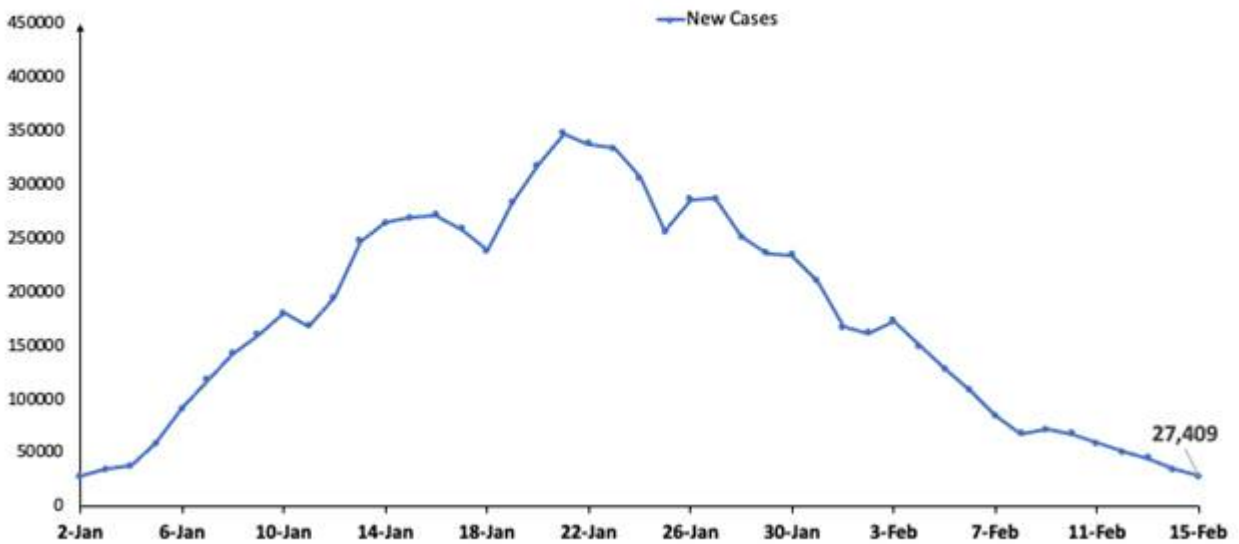

27,409 New Cases reported in the last 24 hours

India's Active Caseload currently stands at 4,23,127

Weekly Positivity Rate is presently at 3.63%

Posted On: 15 FEB 2022 9:23AM by PIB Delhi

With the administration of **more than 44.68 lakh Doses (44,68,365)** vaccine doses in the last 24 hours, India's COVID-19 vaccination coverage has exceeded **173.42 Cr (1,73,42,62,440)** as per provisional reports till 7 am today.

	2 nd Dose	99,36,148
	Precaution Dose	39,15,704
FLWs	1 st Dose	1,84,05,767
	2 nd Dose	1,73,85,665
	Precaution Dose	54,69,127
Age Group 15-18 years	1 st Dose	5,24,34,558
	2 nd Dose	1,64,08,841
Age Group 18-44 years	1 st Dose	54,86,62,133
	2 nd Dose	42,84,21,369
Age Group 45-59 years	1 st Dose	20,17,43,879
	2 nd Dose	17,67,34,511
Over 60 years	1 st Dose	12,59,75,745
	2 nd Dose	11,01,10,398
	Precaution Dose	82,58,894
Precaution Dose		1,76,43,725
Total		1,73,42,62,440

82,817 patients have recovered in the last 24 hours and the cumulative tally of recovered patients (since the beginning of the pandemic) is now at **4,17,60,458**.

Consequently, India's recovery rate stands at **97.82%**.

Recovered cases over 4.17 Cr & Recovery rate at 97.82%

27,409 new cases were reported in the last 24 hours.

Over 27K New Cases reported in last 24 hrs

India's Active Caseload is presently at **4,23,127**. Active cases constitute **0.99%** of the country's total Positive Cases.