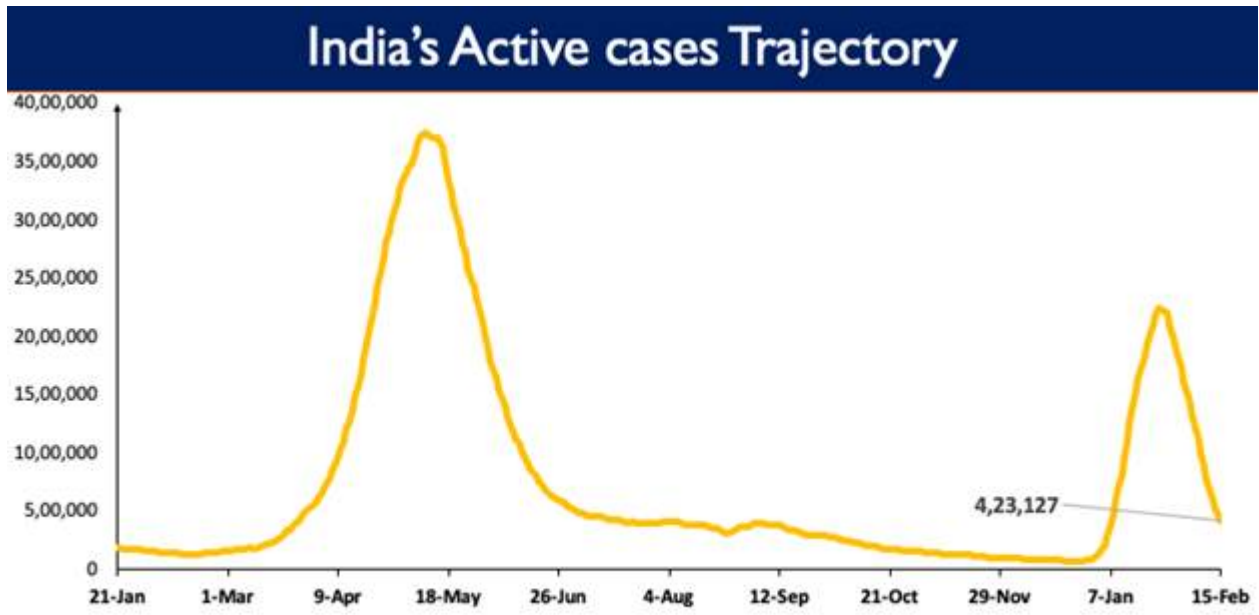

27,409 New Cases reported in the last 24 hours

India's Active Caseload currently stands at 4,23,127

Weekly Positivity Rate is presently at 3.63%

Posted On: 15 FEB 2022 9:23AM by PIB Delhi

With the administration of **more than 44.68 lakh Doses (44,68,365)** vaccine doses in the last 24 hours, India's COVID-19 vaccination coverage has exceeded **173.42 Cr (1,73,42,62,440)** as per provisional reports till 7 am today.

82,817 patients have recovered in the last 24 hours and the cumulative tally of recovered patients (since the beginning of the pandemic) is now at **4,17,60,458**.

Consequently, India's recovery rate stands at **97.82%**.

Recovered cases over 4.17 Cr & Recovery rate at 97.82%

27,409 new cases were reported in the last 24 hours.

Over 27K New Cases reported in last 24 hrs

India's Active Caseload is presently at **4,23,127**. Active cases constitute **0.99%** of the country's total Positive Cases.

The testing capacity across the country continues to be expanded. The last 24 hours saw a total of **12,29,536** tests being conducted. India has so far conducted over **75.30 Cr (75,30,33,302)** cumulative tests.