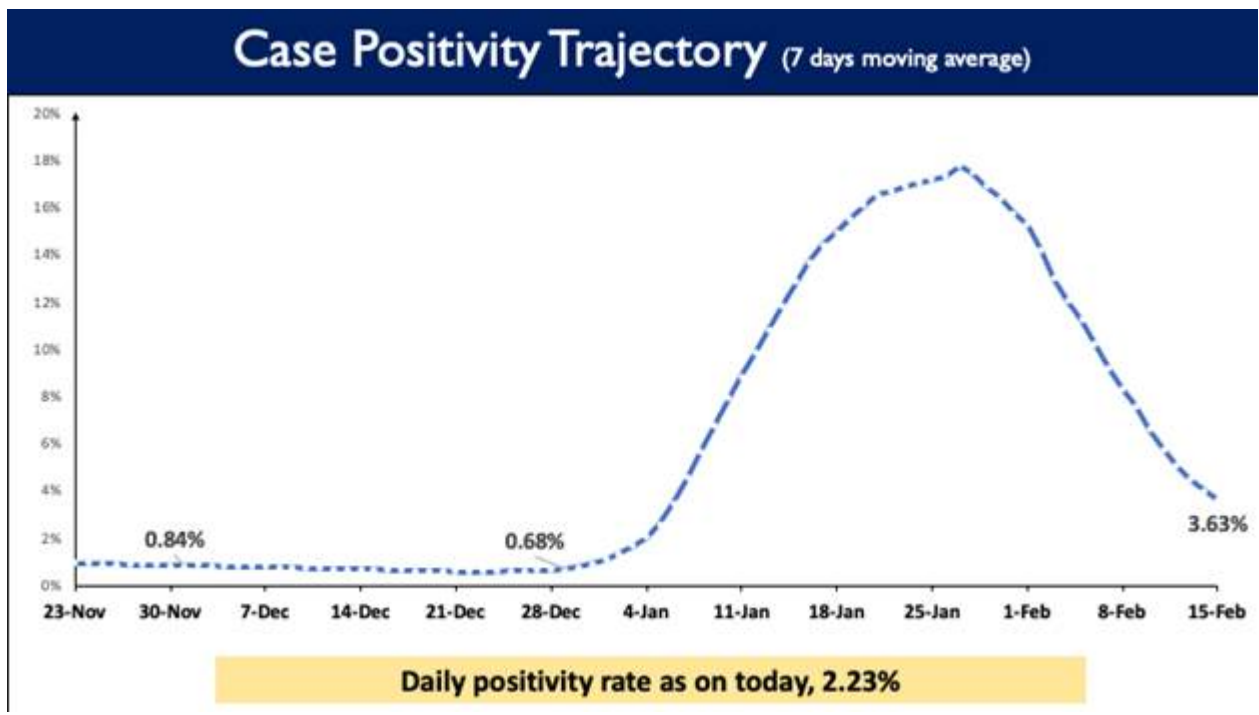

The testing capacity across the country continues to be expanded. The last 24 hours saw a total of **12,29,536** tests being conducted. India has so far conducted over **75.30 Cr (75,30,33,302)** cumulative tests.

While testing capacity has been enhanced across the country, **Weekly Positivity Rate** in the country currently stands at **3.63%** and the **Daily Positivity rate** is reported to be **2.23%**.