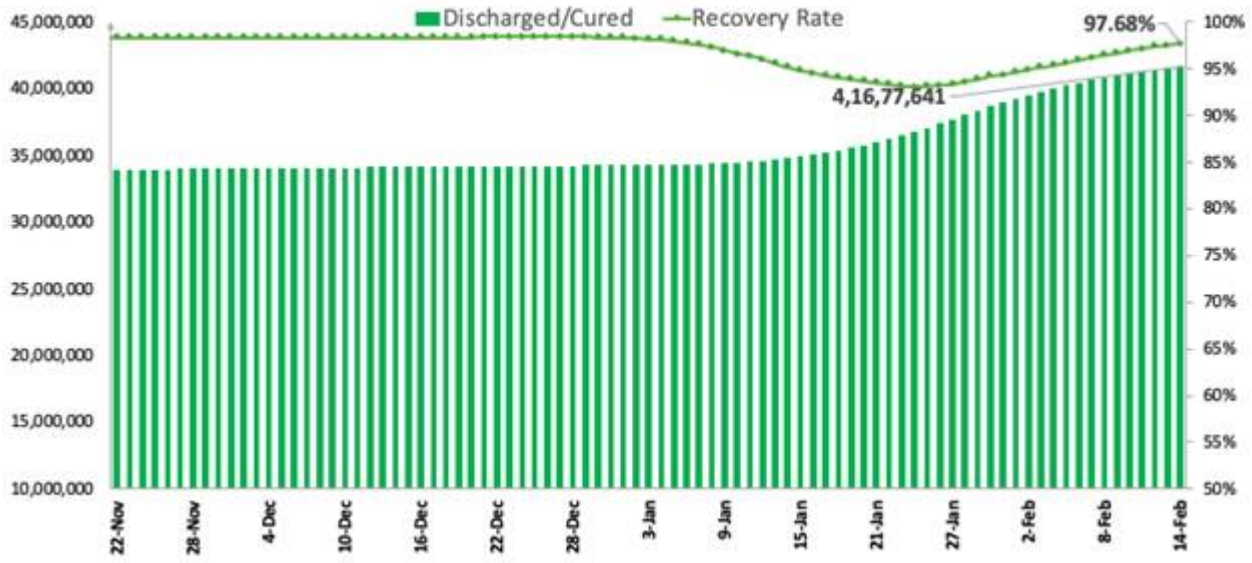

Recovered cases over 4.16 Cr & Recovery rate at 97.68%

34,113 new cases were reported in the last 24 hours.