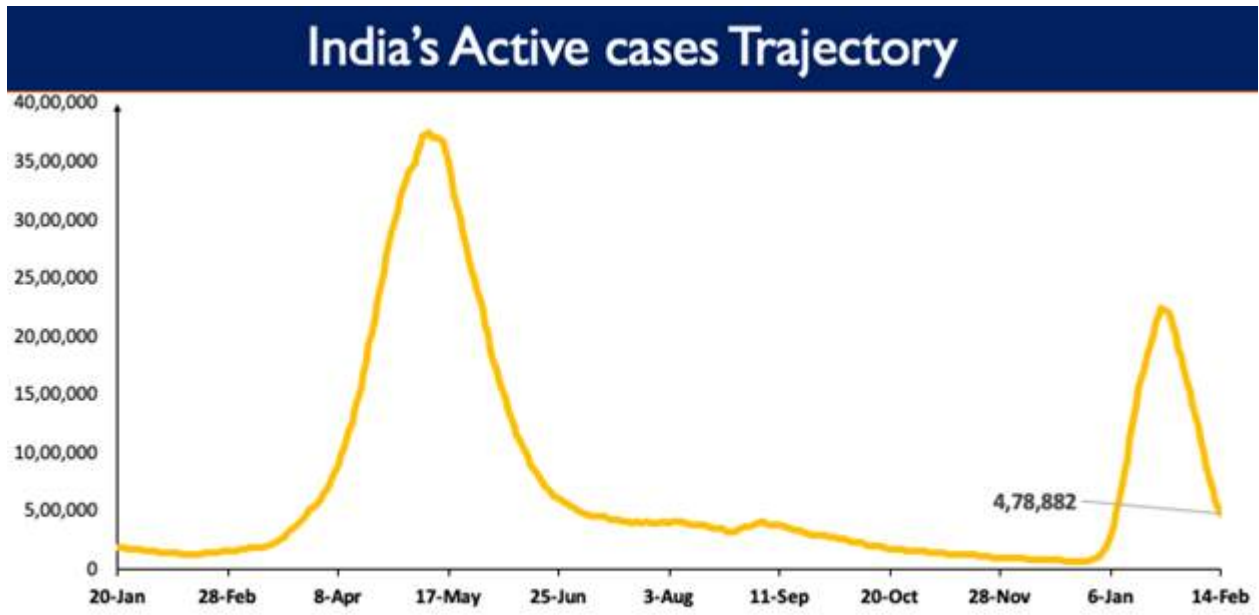

34,113 New Cases reported in the last 24 hours

India's Active Caseload currently stands at 4,78,882

Weekly Positivity Rate is presently at 3.99%

Posted On: 14 FEB 2022 9:24AM by PIB Delhi

With the administration of **more than 11.66 lakh Doses (11,66,993)** vaccine doses in the last 24 hours, India's COVID-19 vaccination coverage has exceeded **172.95 Cr (1,72,95,87,490)** as per provisional reports till 7 am today.

91,930 patients have recovered in the last 24 hours and the cumulative tally of recovered patients (since the beginning of the pandemic) is now at **4,16,77,641**.

Consequently, India's recovery rate stands at **97.68%**.

Recovered cases over 4.16 Cr & Recovery rate at 97.68%

34,113 new cases were reported in the last 24 hours.

Over 34K New Cases reported in last 24 hrs

India's Active Caseload is presently at **4,78,882**. Active cases constitute **1.12%** of the country's total Positive Cases.

The testing capacity across the country continues to be expanded. The last 24 hours saw a total of **10,67,908** tests being conducted. India has so far conducted over **75.18 Cr (75,18,03,766)** cumulative tests.