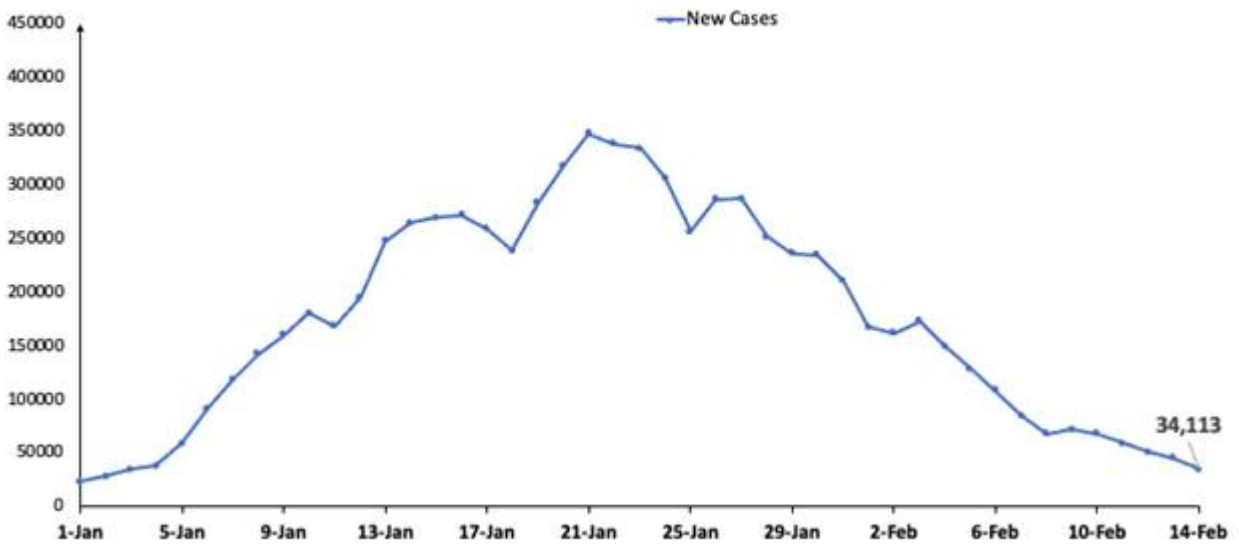

34,113 New Cases reported in the last 24 hours

India's Active Caseload currently stands at 4,78,882

Weekly Positivity Rate is presently at 3.99%

Posted On: 14 FEB 2022 9:24AM by PIB Delhi

With the administration of **more than 11.66 lakh Doses (11,66,993)** vaccine doses in the last 24 hours, India's COVID-19 vaccination coverage has exceeded **172.95 Cr (1,72,95,87,490)** as per provisional reports till 7 am today.

	2 nd Dose	99,32,762
	Precaution Dose	38,86,601
FLWs	1 st Dose	1,84,05,359
	2 nd Dose	1,73,79,327
	Precaution Dose	54,08,921
Age Group 15-18 years	1 st Dose	5,21,32,053
	2 nd Dose	1,50,14,801
Age Group 18-44 years	1 st Dose	54,82,43,614
	2 nd Dose	42,68,53,644
Age Group 45-59 years	1 st Dose	20,16,66,665
	2 nd Dose	17,64,04,564
Over 60 years	1 st Dose	12,59,18,631
	2 nd Dose	10,99,07,449
	Precaution Dose	80,33,603
Precaution Dose		1,73,29,125
Total		1,72,95,87,490

91,930 patients have recovered in the last 24 hours and the cumulative tally of recovered patients (since the beginning of the pandemic) is now at **4,16,77,641**.

Consequently, India's recovery rate stands at **97.68%**.

Recovered cases over 4.16 Cr & Recovery rate at 97.68%

34,113 new cases were reported in the last 24 hours.

Over 34K New Cases reported in last 24 hrs

India's Active Caseload is presently at **4,78,882**. Active cases constitute **1.12%** of the country's total Positive Cases.