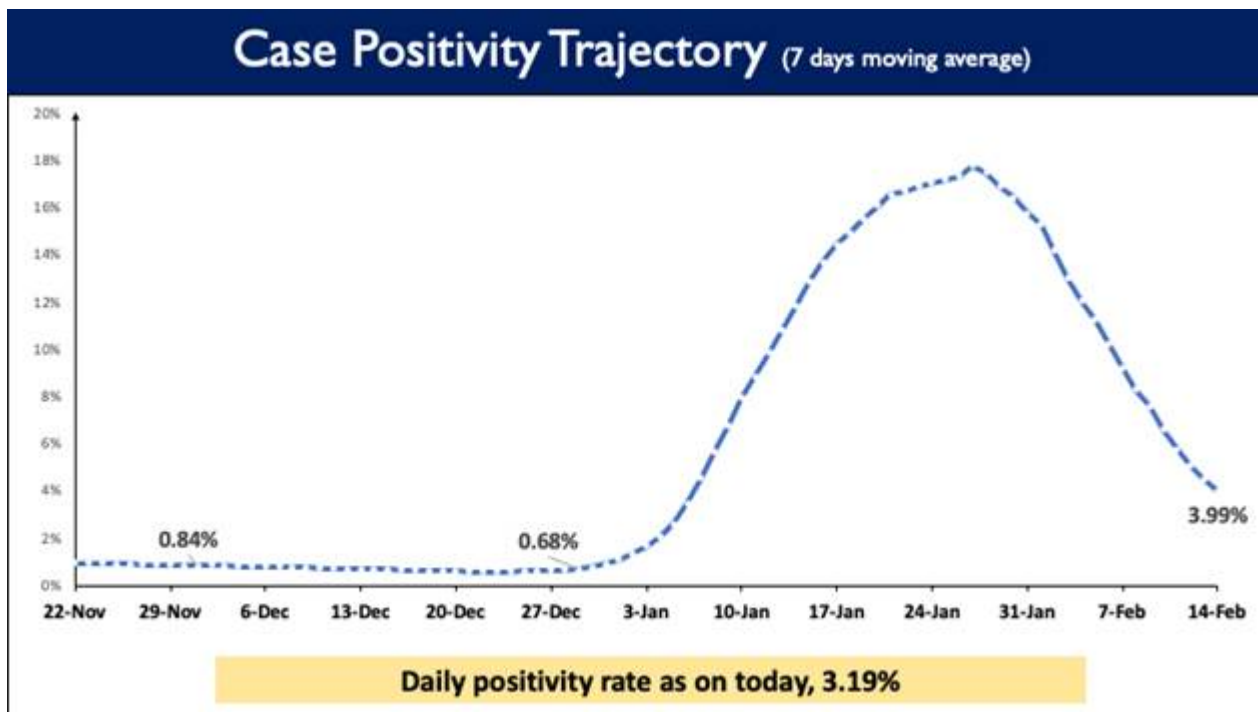

The testing capacity across the country continues to be expanded. The last 24 hours saw a total of **10,67,908** tests being conducted. India has so far conducted over **75.18 Cr (75,18,03,766)** cumulative tests.

While testing capacity has been enhanced across the country, **Weekly Positivity Rate** in the country currently stands at **3.99%** and the **Daily Positivity rate** is reported to be **3.19%**.