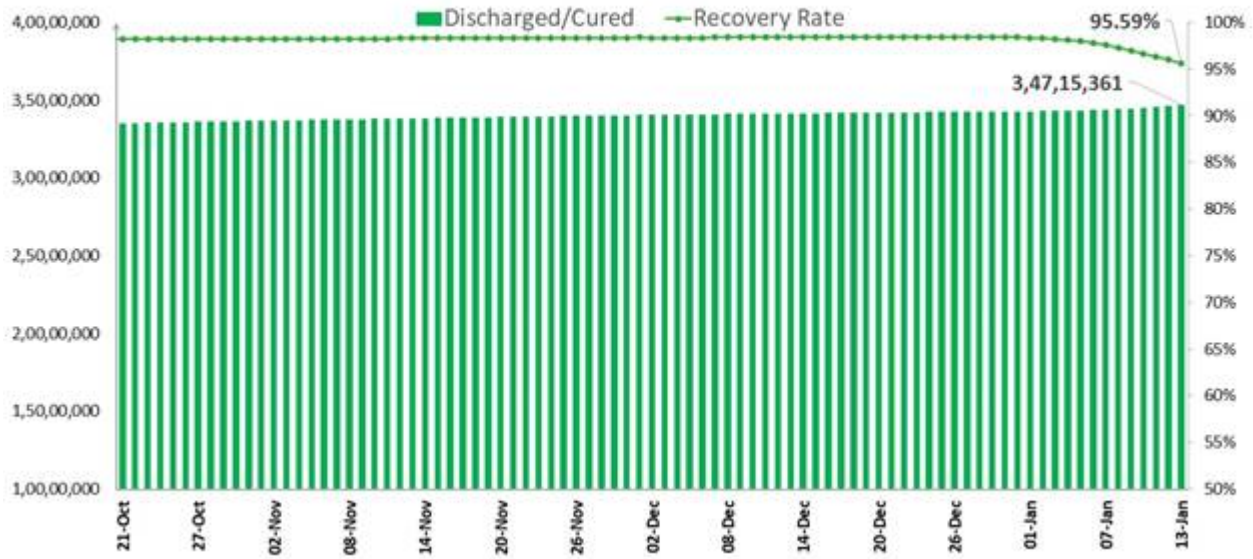

Recovered cases over 3.47 Cr & Recovery rate at 95.59%

2,47,417 new cases were reported in the last 24 hours.