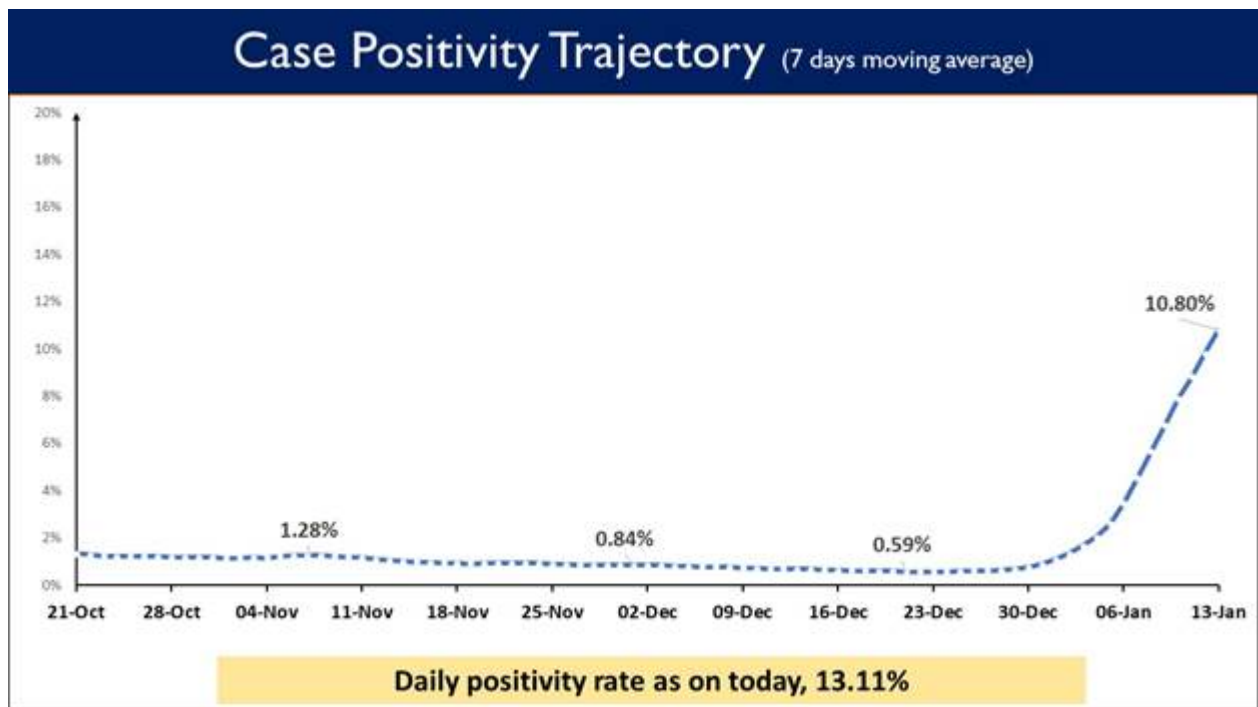

The testing capacity across the country continues to be expanded. The last 24 hours saw a total of **18,86,935** tests being conducted. India has so far conducted over **69.73 Cr (69,73,11,627)** cumulative tests.

While testing capacity has been enhanced across the country, **Weekly Positivity Rate** in the country currently stands at **10.80%** and the **Daily Positivity rate** also reported to be **13.11%**.