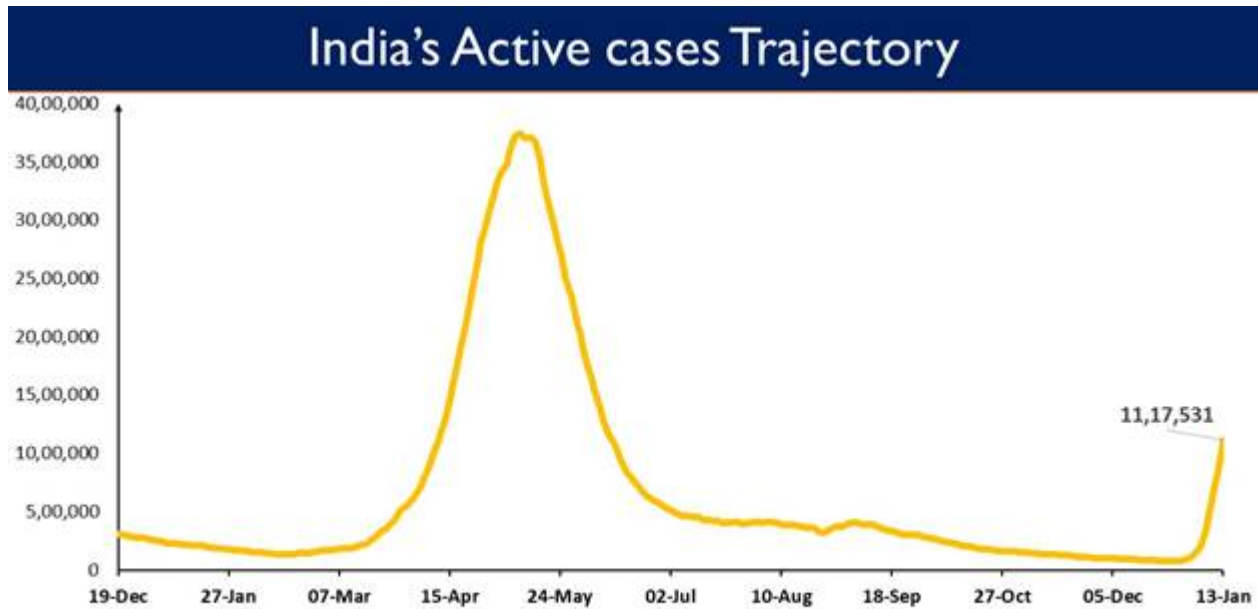

2,47,417 New Cases reported in the last 24 hours

India's Active Caseload currently stands at 11,17,531

Weekly Positivity Rate is presently at 10.80%

Posted On: 13 JAN 2022 9:27AM by PIB Delhi

With the administration of **over 76 lakh Doses (76,32,024)** vaccine doses in the last 24 hours, India's COVID-19 vaccination coverage has exceeded **154.61 Cr (1,54,61,39,465)** as per provisional reports till 7 am today.

84,825 patients have recovered in the last 24 hours and the cumulative tally of recovered patients (since the beginning of the pandemic) is now at **3,47,15,361**.

Consequently, India's recovery rate stands at **95.59%**.

Recovered cases over 3.47 Cr & Recovery rate at 95.59%

2,47,417 new cases were reported in the last 24 hours.

Over 2.47 Lakh New Cases reported in last 24 hrs

India's Active Caseload is presently at **11,17,531**. Active cases constitute **3.08%** of the country's total Positive Cases.

The testing capacity across the country continues to be expanded. The last 24 hours saw a total of **18,86,935** tests being conducted. India has so far conducted over **69.73 Cr (69,73,11,627)** cumulative tests.