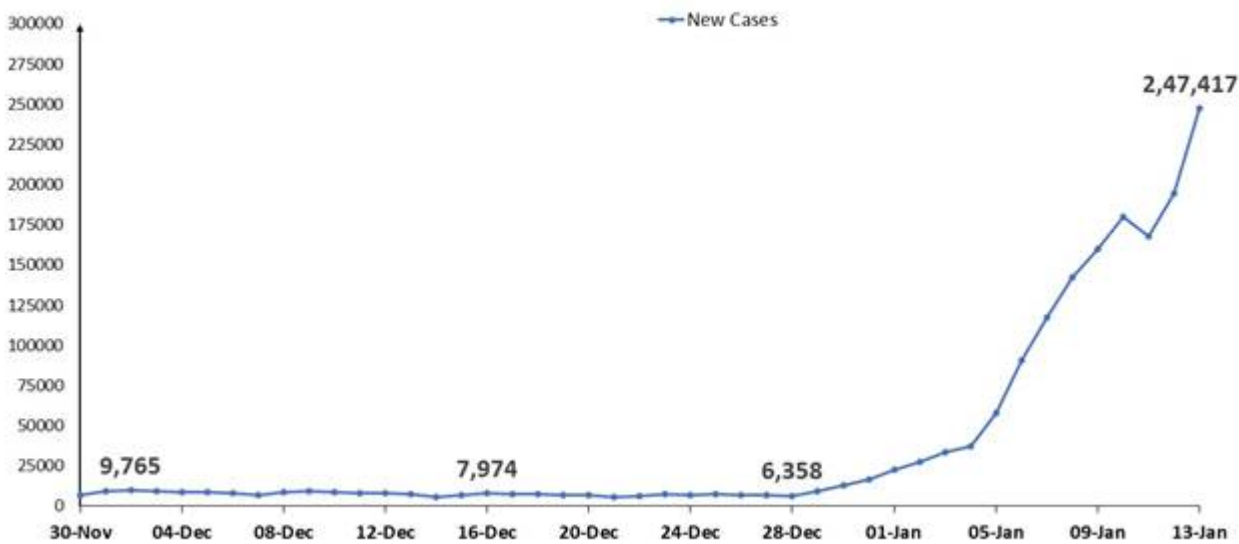

2,47,417 New Cases reported in the last 24 hours

India's Active Caseload currently stands at 11,17,531

Weekly Positivity Rate is presently at 10.80%

Posted On: 13 JAN 2022 9:27AM by PIB Delhi

With the administration of **over 76 lakh Doses (76,32,024)** vaccine doses in the last 24 hours, India's COVID-19 vaccination coverage has exceeded **154.61 Cr (1,54,61,39,465)** as per provisional reports till 7 am today.

	2 nd Dose	97,62,630
	Precaution Dose	12,31,290
FLWs	1 st Dose	1,83,88,234
	2 nd Dose	1,70,15,545
	Precaution Dose	8,02,342
Age Group 15-18 years	1 st Dose	2,98,74,770
Age Group 18-44 years	1 st Dose	51,99,17,611
	2 nd Dose	36,06,28,410
Age Group 45-59 years	1 st Dose	19,68,29,458
	2 nd Dose	15,85,74,172
Over 60 years	1 st Dose	12,26,70,450
	2 nd Dose	9,94,15,144
	Precaution Dose	6,39,753
Precaution Dose		26,73,385
Total		1,54,61,39,465

84,825 patients have recovered in the last 24 hours and the cumulative tally of recovered patients (since the beginning of the pandemic) is now at **3,47,15,361**.

Consequently, India's recovery rate stands at **95.59%**.

Recovered cases over 3.47 Cr & Recovery rate at 95.59%

2,47,417 new cases were reported in the last 24 hours.

Over 2.47 Lakh New Cases reported in last 24 hrs

India's Active Caseload is presently at **11,17,531**. Active cases constitute **3.08%** of the country's total Positive Cases.