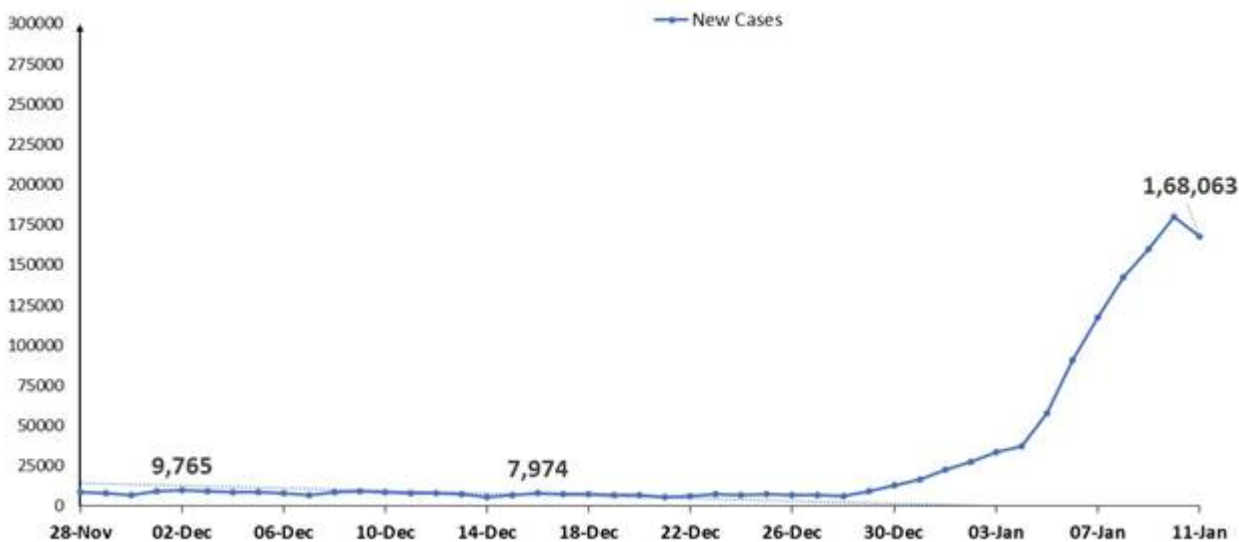

1,68,063 New Cases reported in the last 24 hours

India's Active Caseload currently stands at 8,21,446

Weekly Positivity Rate is presently at 8.85%

Posted On: 11 JAN 2022 10:04AM by PIB Delhi

With the administration of **over 92 lakh Doses (92,07,700)** vaccine doses in the last 24 hours, India's COVID-19 vaccination coverage has exceeded **152.89 Cr (1,52,89,70,294)** as per provisional reports till 7 am today.

	2 nd Dose	97,49,504
	Precaution Dose	5,19,604
FLWs	1 st Dose	1,83,87,535
	2 nd Dose	1,69,87,318
	Precaution Dose	2,01,205
Age Group 15-18 years	1 st Dose	2,62,35,531
Age Group 18-44 years	1 st Dose	51,64,88,421
	2 nd Dose	35,52,58,150
Age Group 45-59 years	1 st Dose	19,64,00,931
	2 nd Dose	15,70,66,390
Over 60 years	1 st Dose	12,24,27,789
	2 nd Dose	9,85,94,887
	Precaution Dose	2,63,867
Precaution Dose		9,84,676
Total		1,52,89,70,294

69,959 patients have recovered in the last 24 hours and the cumulative tally of recovered patients (since the beginning of the pandemic) is now at **3,45,70,131**.

Consequently, India's recovery rate stands at **96.36%**.

Recovered cases over 3.45 Cr & Recovery rate at 96.36%

1,68,063 new cases were reported in the last 24 hours.

Over 1.68 Lakh New Cases reported in last 24 hrs

India's Active Caseload is presently at **8,21,446**. Active cases constitute **2.29%** of the country's total Positive Cases.