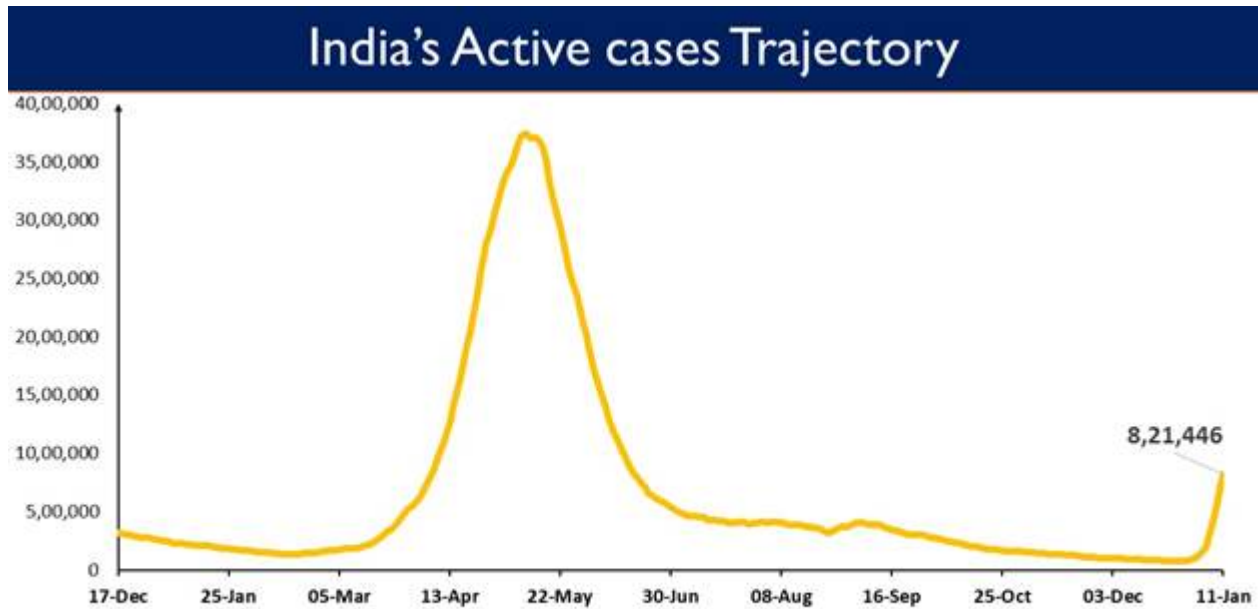

1,68,063 New Cases reported in the last 24 hours

India's Active Caseload currently stands at 8,21,446

Weekly Positivity Rate is presently at 8.85%

Posted On: 11 JAN 2022 10:04AM by PIB Delhi

With the administration of **over 92 lakh Doses (92,07,700)** vaccine doses in the last 24 hours, India's COVID-19 vaccination coverage has exceeded **152.89 Cr (1,52,89,70,294)** as per provisional reports till 7 am today.

69,959 patients have recovered in the last 24 hours and the cumulative tally of recovered patients (since the beginning of the pandemic) is now at **3,45,70,131**.

Consequently, India's recovery rate stands at **96.36%**.

Recovered cases over 3.45 Cr & Recovery rate at 96.36%

1,68,063 new cases were reported in the last 24 hours.

Over 1.68 Lakh New Cases reported in last 24 hrs

India's Active Caseload is presently at **8,21,446**. Active cases constitute **2.29%** of the country's total Positive Cases.

The testing capacity across the country continues to be expanded. The last 24 hours saw a total of **15,79,928** tests being conducted. India has so far conducted over **69.31 Cr (69,31,55,280)** cumulative tests.