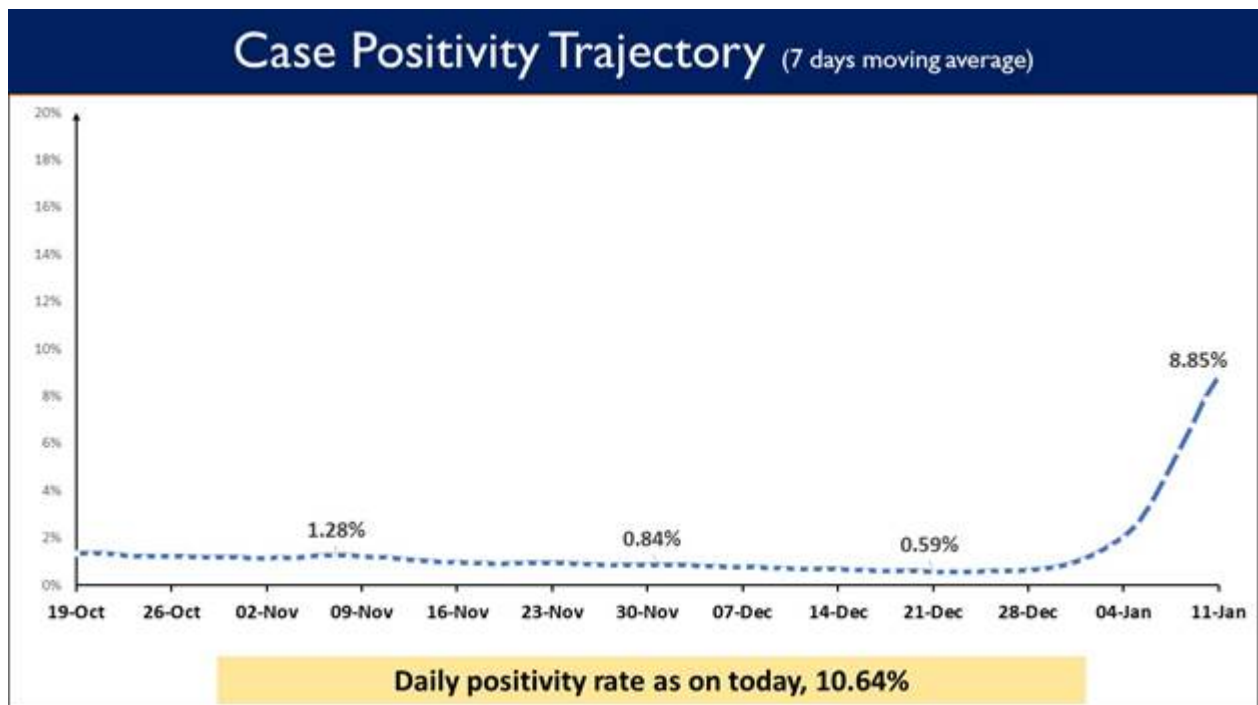

The testing capacity across the country continues to be expanded. The last 24 hours saw a total of **15,79,928** tests being conducted. India has so far conducted over **69.31 Cr (69,31,55,280)** cumulative tests.

While testing capacity has been enhanced across the country, **Weekly Positivity Rate** in the country currently stands at **8.85%** and the **Daily Positivity rate** also reported to be **10.64%**.