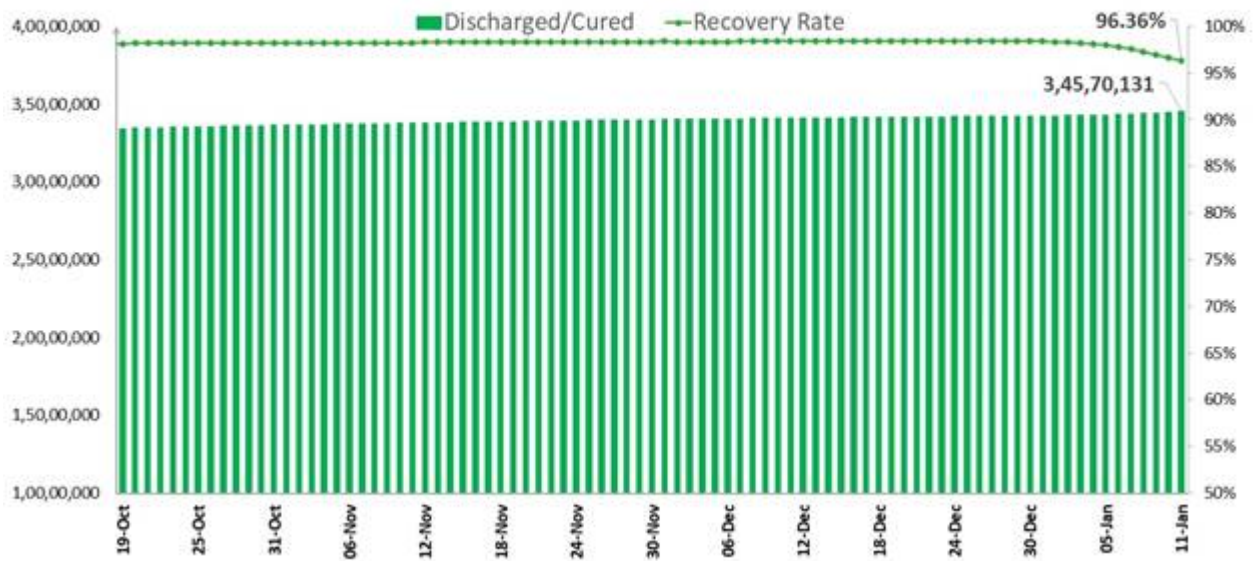

Recovered cases over 3.45 Cr & Recovery rate at 96.36%

1,68,063 new cases were reported in the last 24 hours.