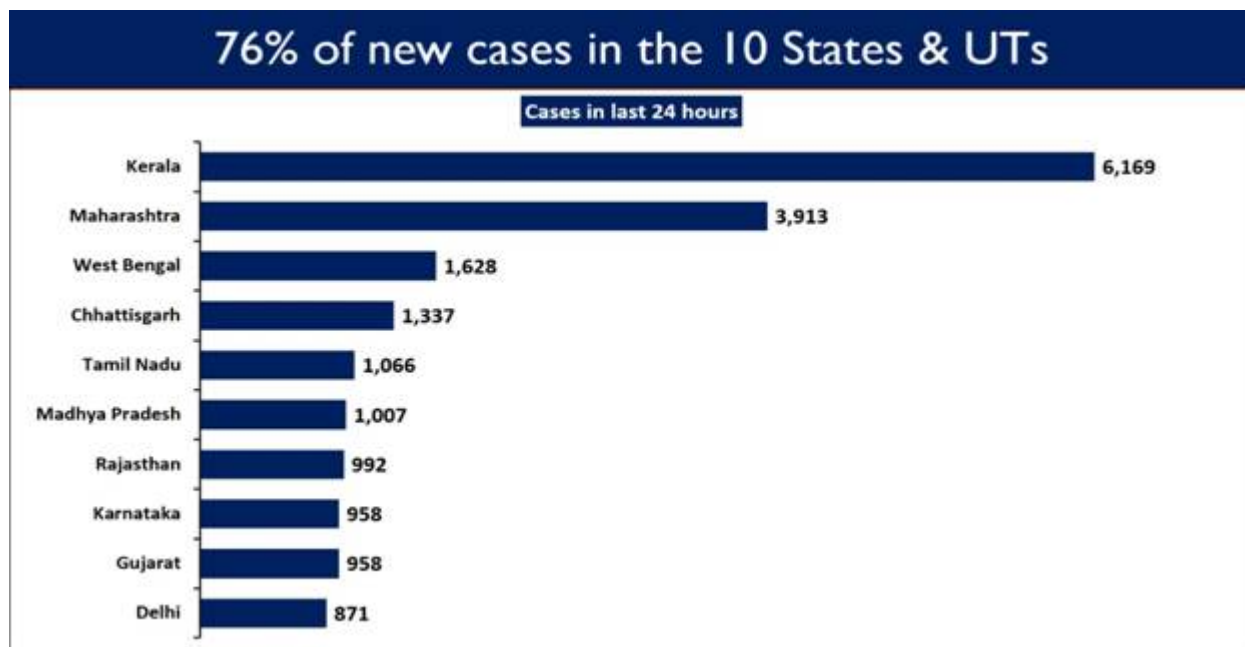

A net decline of **5,391** cases from the total active caseload was registered in the last 24 hours.

Active cases continue to decline, now below 3 lakhs

Daily recoveries have outnumbered the daily new cases since nearly a month (**27 days**). In the last 24 hours, only **24,712** persons were found to be COVID positive in the country. During the same period, **29,791** new recoveries were registered ensuring drop in the Active Caseload.

India has recorded **less than 30,000 daily new cases continuously since the last 11 days**.

Daily New Cases less than 30,000

Total Recoveries are nearing **97 lakhs (96,93,173)**. The Recovery Rate has also increased to **95.75%**.

79.56% of the new recovered cases are observed to be concentrated in 10 States/UTs.

Maharashtra has reported the maximum number of single day recoveries with 7,620 newly recovered cases. 4,808 people recovered in Kerala in the past 24 hours followed by 2,153 in West Bengal.

76.48% of the new cases are from 10 States and UTs.

Kerala continues to report the highest daily new cases at 6,169. It is followed by Maharashtra and West Bengal with 3,913 and 1,628 new cases, respectively.