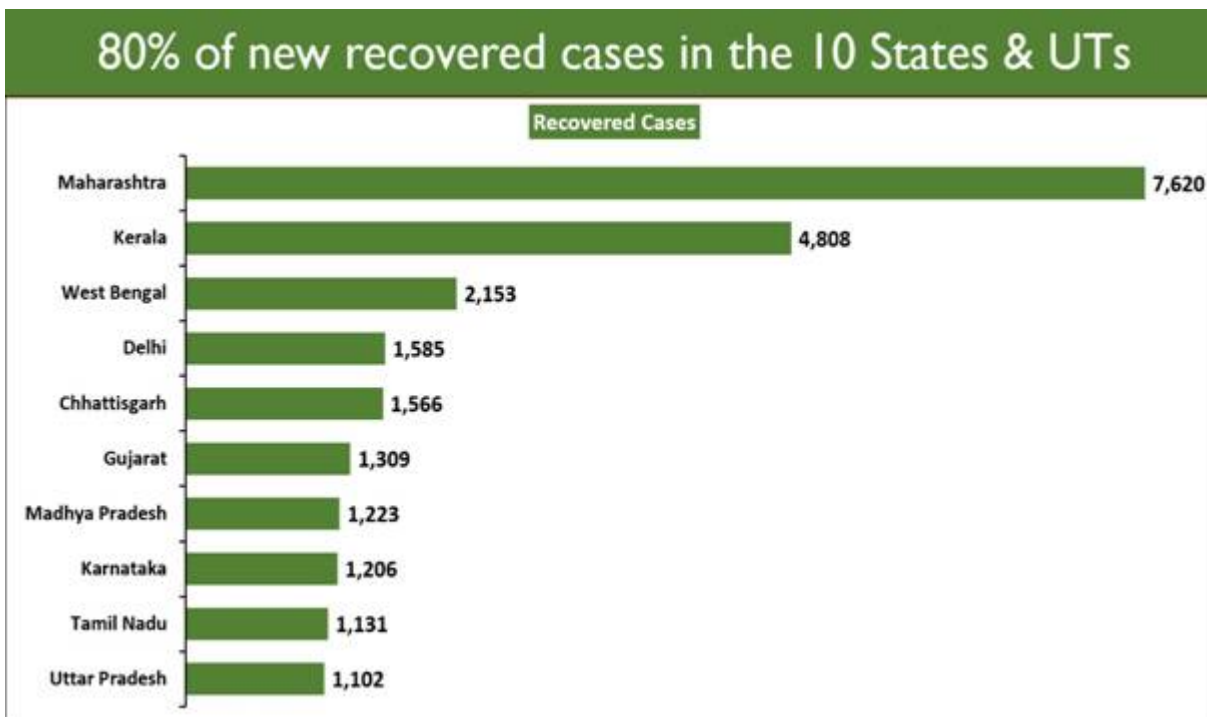

Ministry of Health and Family Welfare

India's Active Caseload continues to decline, stands at 2.83 lakh today

Less than 30K daily cases continuously since past 11 days

Daily Fatalities less than 400 for the past 12 days

A net decline of **5,391** cases from the total active caseload was registered in the last 24 hours.

Active cases continue to decline, now below 3 lakhs

Daily recoveries have outnumbered the daily new cases since nearly a month (**27 days**). In the last 24 hours, only **24,712** persons were found to be COVID positive in the country. During the same period, **29,791** new recoveries were registered ensuring drop in the Active Caseload.

India has recorded **less than 30,000 daily new cases continuously since the last 11 days**.

Daily New Cases less than 30,000

Total Recoveries are nearing **97 lakhs (96,93,173)**. The Recovery Rate has also increased to **95.75%**.

79.56% of the new recovered cases are observed to be concentrated in 10 States/UTs.

Maharashtra has reported the maximum number of single day recoveries with 7,620 newly recovered cases. 4,808 people recovered in Kerala in the past 24 hours followed by 2,153 in West Bengal.