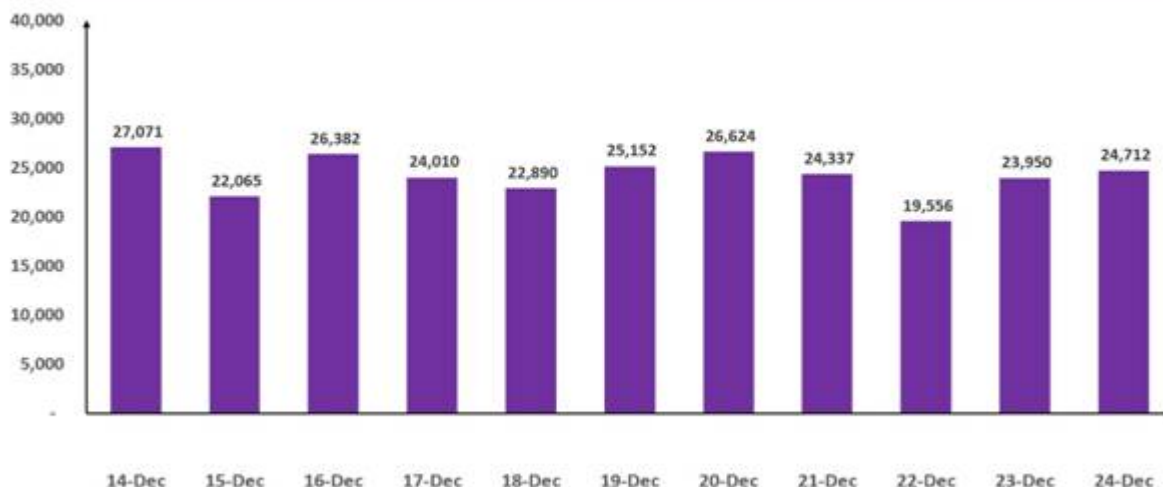

Posted On: 24 DEC 2020 11:03AM by PIB Delhi

The ongoing trend of contraction of India's total active cases continues. The active caseload of the country stands at **2,83,849** today. The share of Active Cases in the total Positive Cases has further shrunk to **2.80%**.

A net decline of **5,391** cases from the total active caseload was registered in the last 24 hours.

Active cases continue to decline, now below 3 lakhs

Daily recoveries have outnumbered the daily new cases since nearly a month (**27 days**). In the last 24 hours, only **24,712** persons were found to be COVID positive in the country. During the same period, **29,791** new recoveries were registered ensuring drop in the Active Caseload.

India has recorded **less than 30,000 daily new cases continuously since the last 11 days**.

Daily New Cases less than 30,000

Total Recoveries are nearing **97 lakhs (96,93,173)**. The Recovery Rate has also increased to **95.75%**.

79.56% of the new recovered cases are observed to be concentrated in 10 States/UTs.

Maharashtra has reported the maximum number of single day recoveries with 7,620 newly recovered cases. 4,808 people recovered in Kerala in the past 24 hours followed by 2,153 in West Bengal.