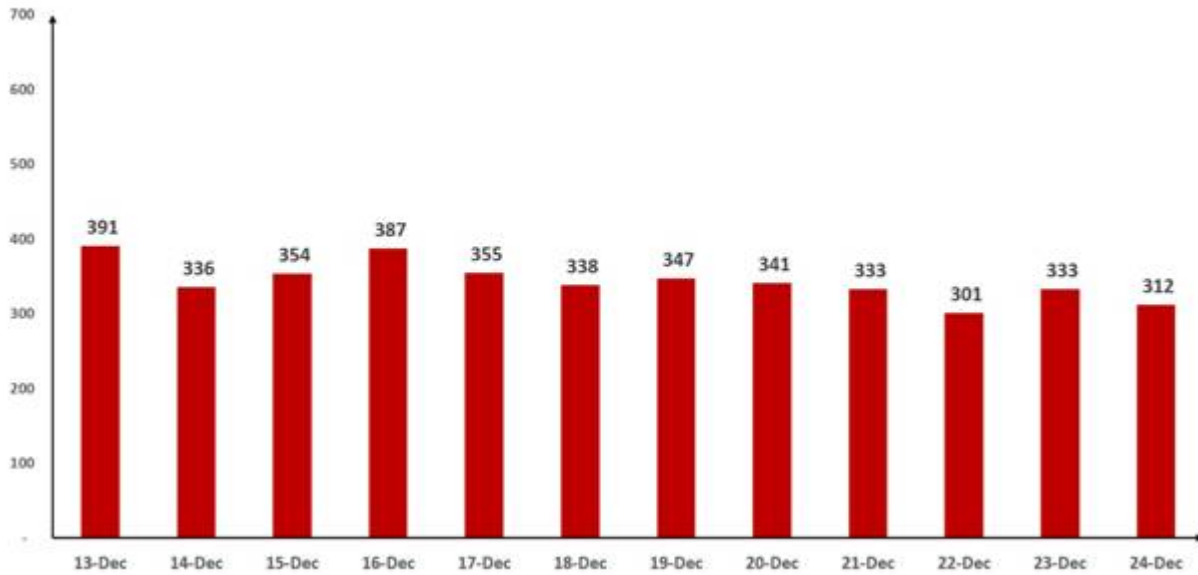

Daily Deaths less than 400

****

MV/SJ
HFW/COVID States data/24th December 2020/1

(Release ID: 1683241) Visitor Counter : 171

Read this release in: Urdu , Hindi , Marathi , Manipuri , Bengali , Punjabi , Gujarati , Odia , Tamil , Telugu , Kannada , Malayalam