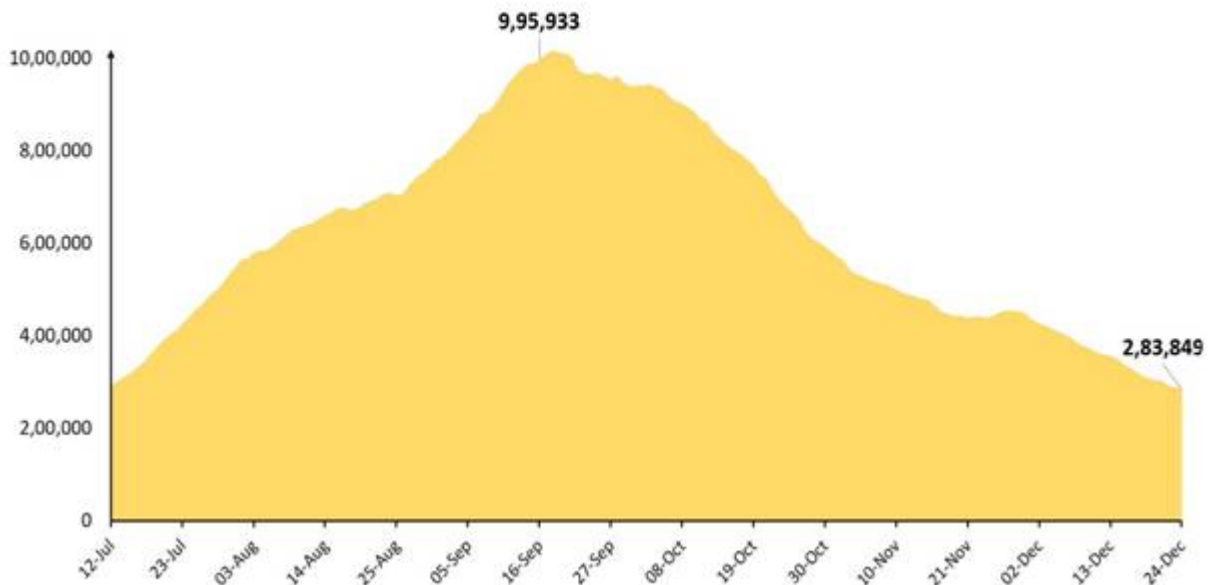

Ministry of Health and Family Welfare

India's Active Caseload continues to decline, stands at 2.83 lakh today

Less than 30K daily cases continuously since past 11 days

Daily Fatalities less than 400 for the past 12 days

Posted On: 24 DEC 2020 11:03AM by PIB Delhi

The ongoing trend of contraction of India's total active cases continues. The active caseload of the country stands at **2,83,849** today. The share of Active Cases in the total Positive Cases has further shrunk to **2.80%**.

A net decline of **5,391** cases from the total active caseload was registered in the last 24 hours.

Active cases continue to decline, now below 3 lakhs

Daily recoveries have outnumbered the daily new cases since nearly a month (**27 days**). In the last 24 hours, only **24,712** persons were found to be COVID positive in the country. During the same period, **29,791** new recoveries were registered ensuring drop in the Active Caseload.

79.56% of the new recovered cases are observed to be concentrated in 10 States/UTs.

Maharashtra has reported the maximum number of single day recoveries with 7,620 newly recovered cases. 4,808 people recovered in Kerala in the past 24 hours followed by 2,153 in West Bengal.