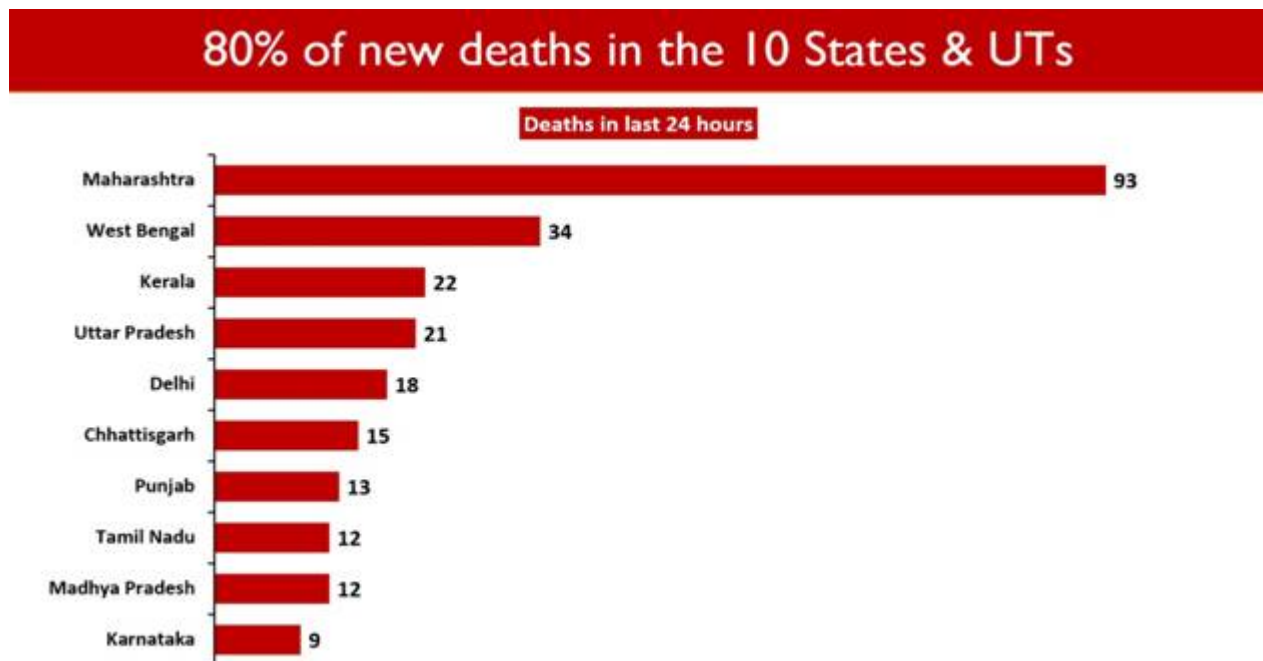

India has recorded **less than 30,000 daily new cases continuously since the last 11 days**.

Daily New Cases less than 30,000

Total Recoveries are nearing **97 lakhs (96,93,173)**. The Recovery Rate has also increased to **95.75%**.

79.56% of the new recovered cases are observed to be concentrated in 10 States/UTs.

Maharashtra has reported the maximum number of single day recoveries with 7,620 newly recovered cases. 4,808 people recovered in Kerala in the past 24 hours followed by 2,153 in West Bengal.

76.48% of the new cases are from 10 States and UTs.

Kerala continues to report the highest daily new cases at 6,169. It is followed by Maharashtra and West Bengal with 3,913 and 1,628 new cases, respectively.

312 case fatalities have been reported in the past 24 hours.

Ten States/UTs account for **79.81%** of new deaths. Maharashtra saw the maximum casualties (93). West Bengal and Kerala follow with 34 and 22 daily deaths, respectively.