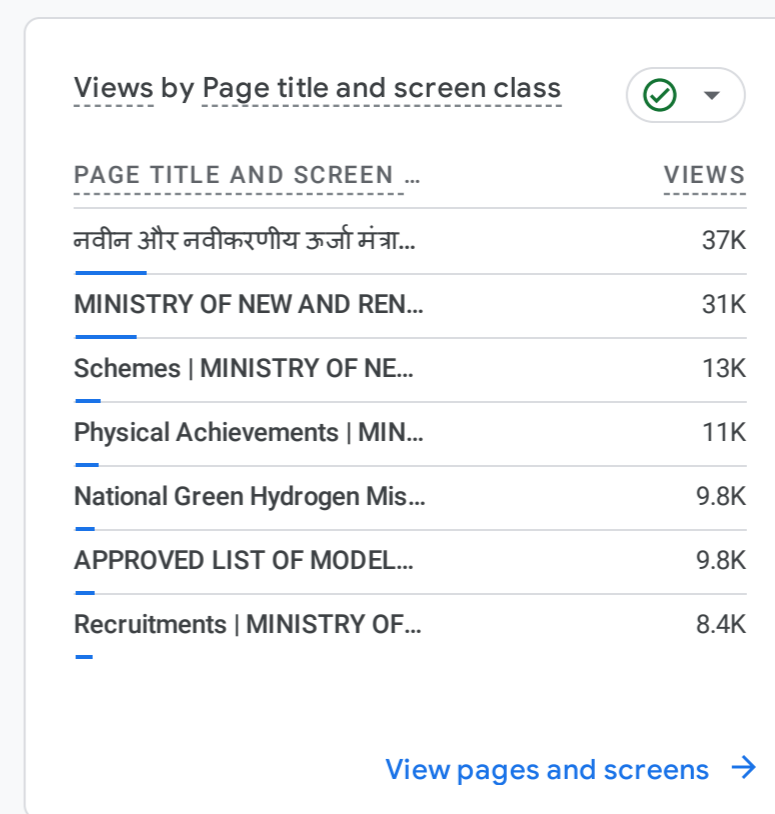

# Visitors Summary

## January, 2025

All Users Add comparison

Custom Jan 1 - Jan 31, 2025

Reports snapshot

WHERE DO YOUR NEW USERS COME FROM?

WHAT ARE YOUR TOP CAMPAIGNS?

HOW ARE ACTIVE USERS TRENDING?

WHICH PAGES AND SCREENS GET THE MOST VIEWS?