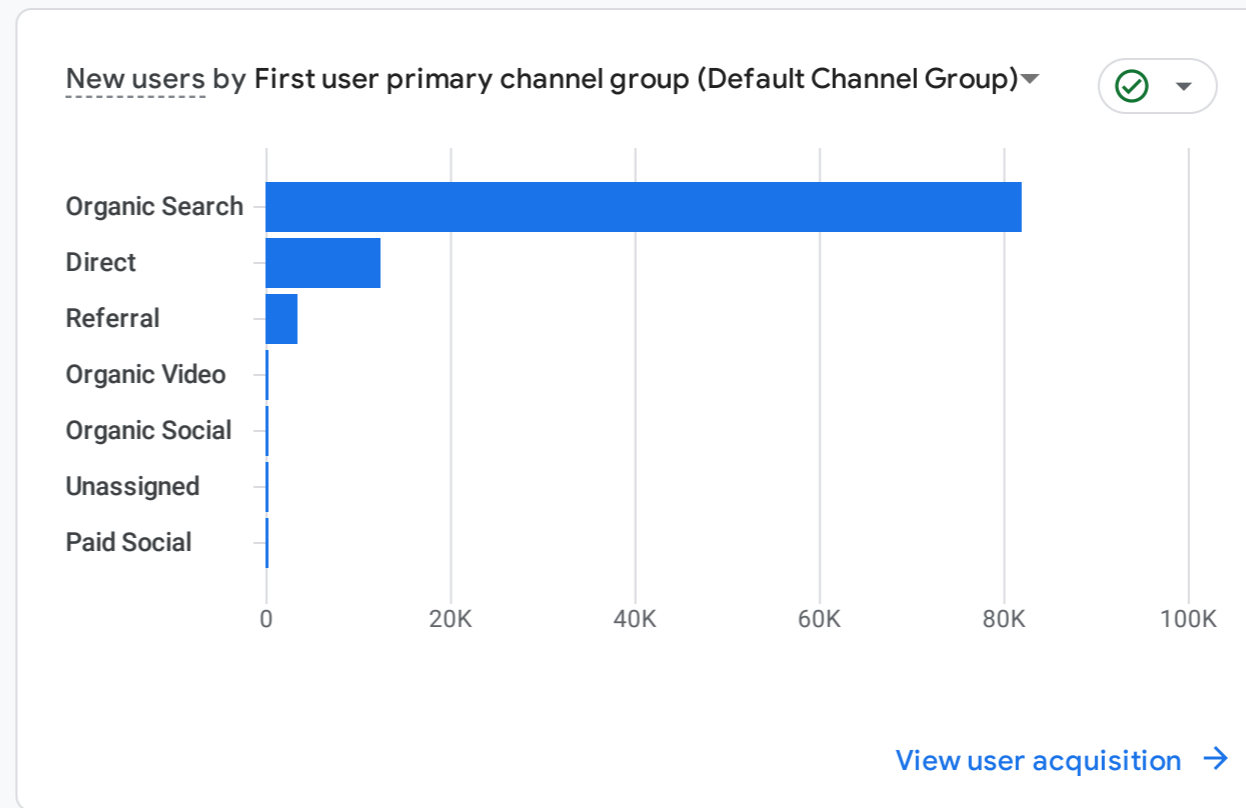

# Visitors Summary

## January, 2025

All Users Add comparison

Custom Jan 1 - Jan 31, 2025

Reports snapshot

WHERE DO YOUR NEW USERS COME FROM?

WHAT ARE YOUR TOP CAMPAIGNS?

HOW ARE ACTIVE USERS TRENDING?

WHICH PAGES AND SCREENS GET THE MOST VIEWS?

WHAT ARE YOUR TOP EVENTS?

HOW WELL DO YOU RETAIN YOUR USERS?

WHERE DOES YOUR AVERAGE 120D VALUE COME FROM?