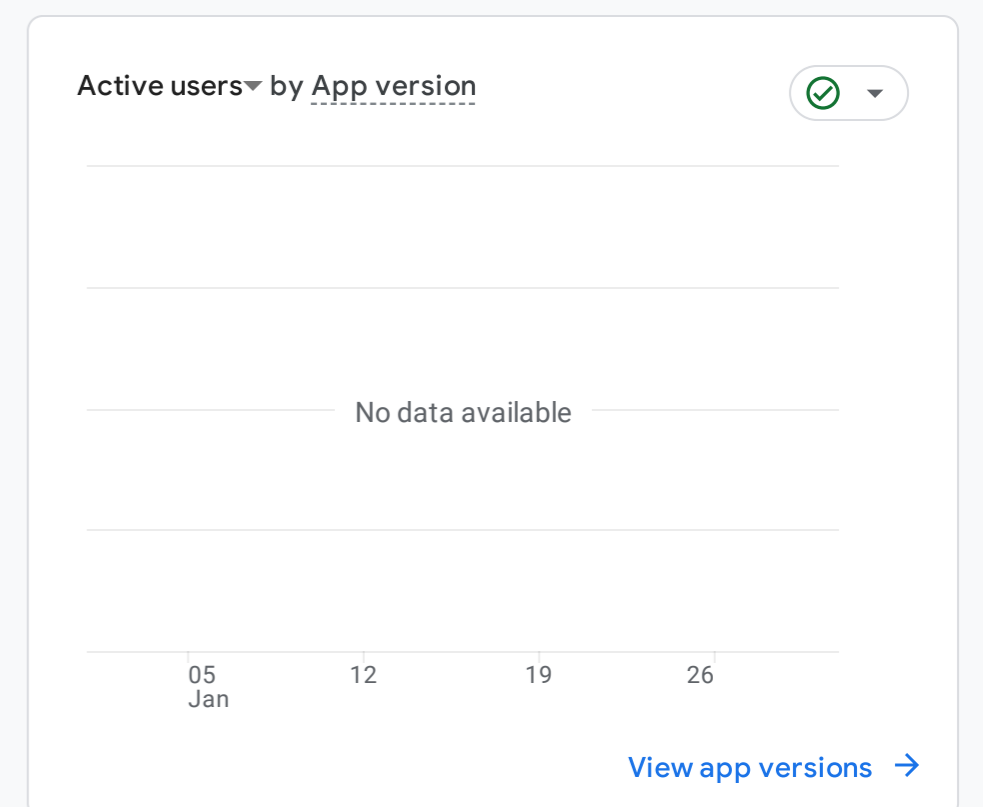

## January, 2025

All Users Add comparison

Custom Jan 1 - Jan 31, 2025

Reports snapshot

WHERE DO YOUR NEW USERS COME FROM?

WHAT ARE YOUR TOP CAMPAIGNS?

HOW ARE ACTIVE USERS TRENDING?

WHICH PAGES AND SCREENS GET THE MOST VIEWS?

WHAT ARE YOUR TOP EVENTS?

HOW WELL DO YOU RETAIN YOUR USERS?

WHERE DOES YOUR AVERAGE 120D VALUE COME FROM?