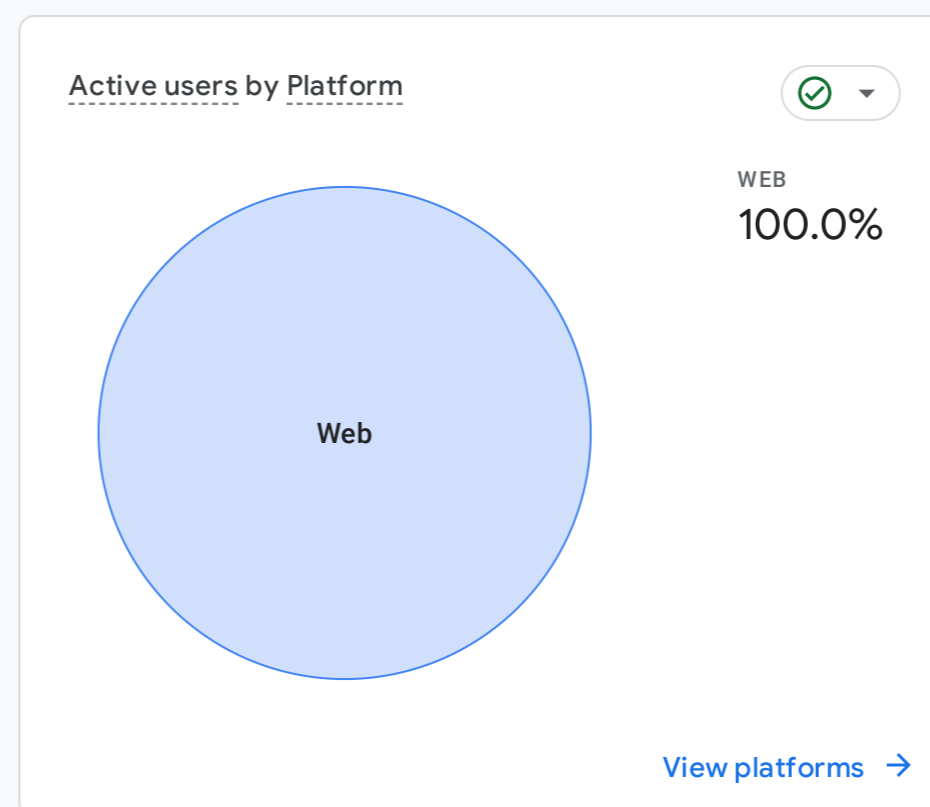

# Visitors Summary

## January, 2025

All Users Add comparison

Custom Jan 1 - Jan 31, 2025

Reports snapshot

WHERE DO YOUR NEW USERS COME FROM?

WHAT ARE YOUR TOP CAMPAIGNS?

HOW ARE ACTIVE USERS TRENDING?

WHICH PAGES AND SCREENS GET THE MOST VIEWS?

WHAT ARE YOUR TOP EVENTS?

HOW WELL DO YOU RETAIN YOUR USERS?

WHERE DOES YOUR AVERAGE 120D VALUE COME FROM?