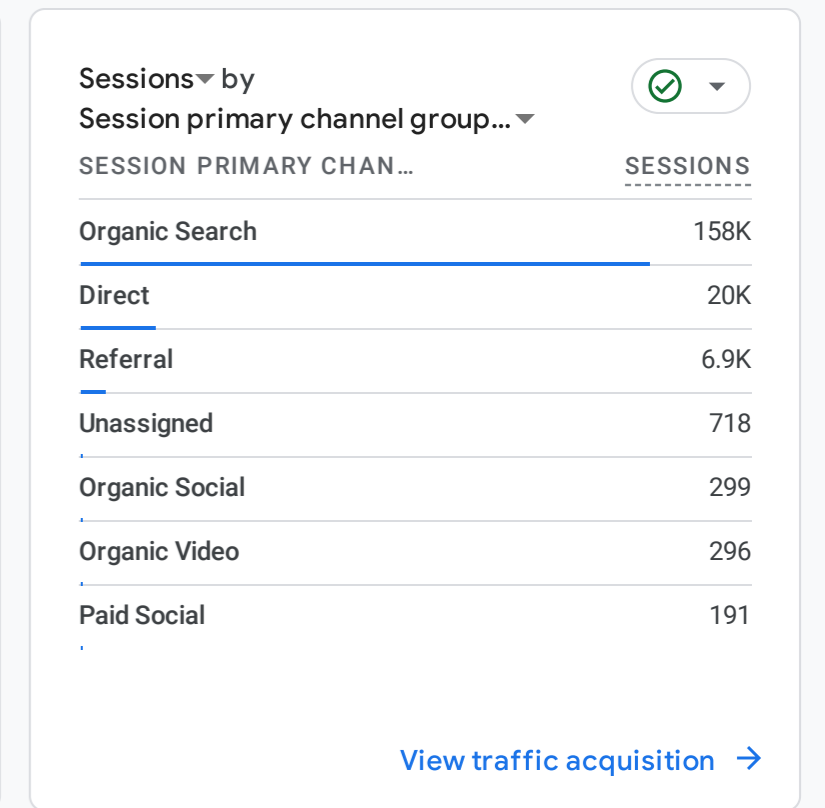

## January, 2025

All Users Add comparison

Custom Jan 1 - Jan 31, 2025

Reports snapshot

WHERE DO YOUR NEW USERS COME FROM?

WHAT ARE YOUR TOP CAMPAIGNS?

HOW ARE ACTIVE USERS TRENDING?

WHICH PAGES AND SCREENS GET THE MOST VIEWS?

WHAT ARE YOUR TOP EVENTS?

HOW WELL DO YOU RETAIN YOUR USERS?

WHERE DOES YOUR AVERAGE 120D VALUE COME FROM?