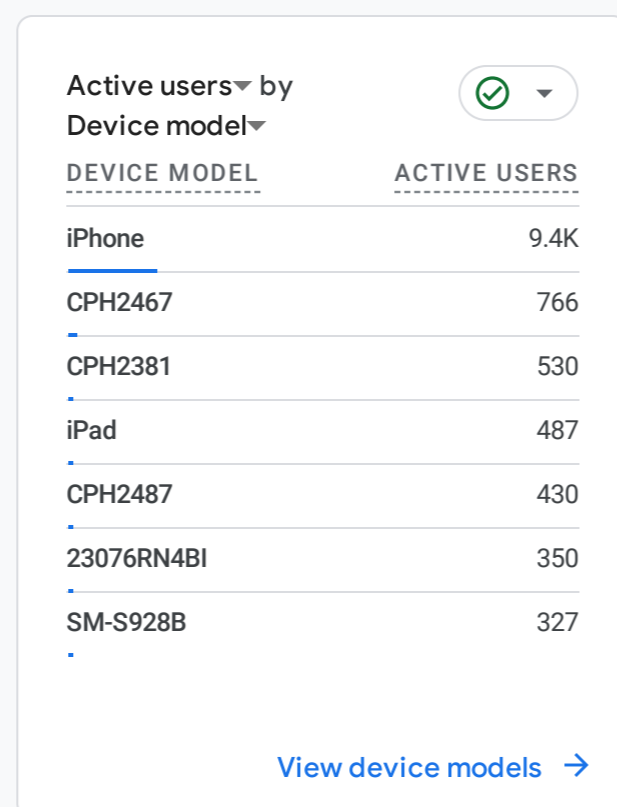

HOW WELL DO YOU RETAIN YOUR USERS?