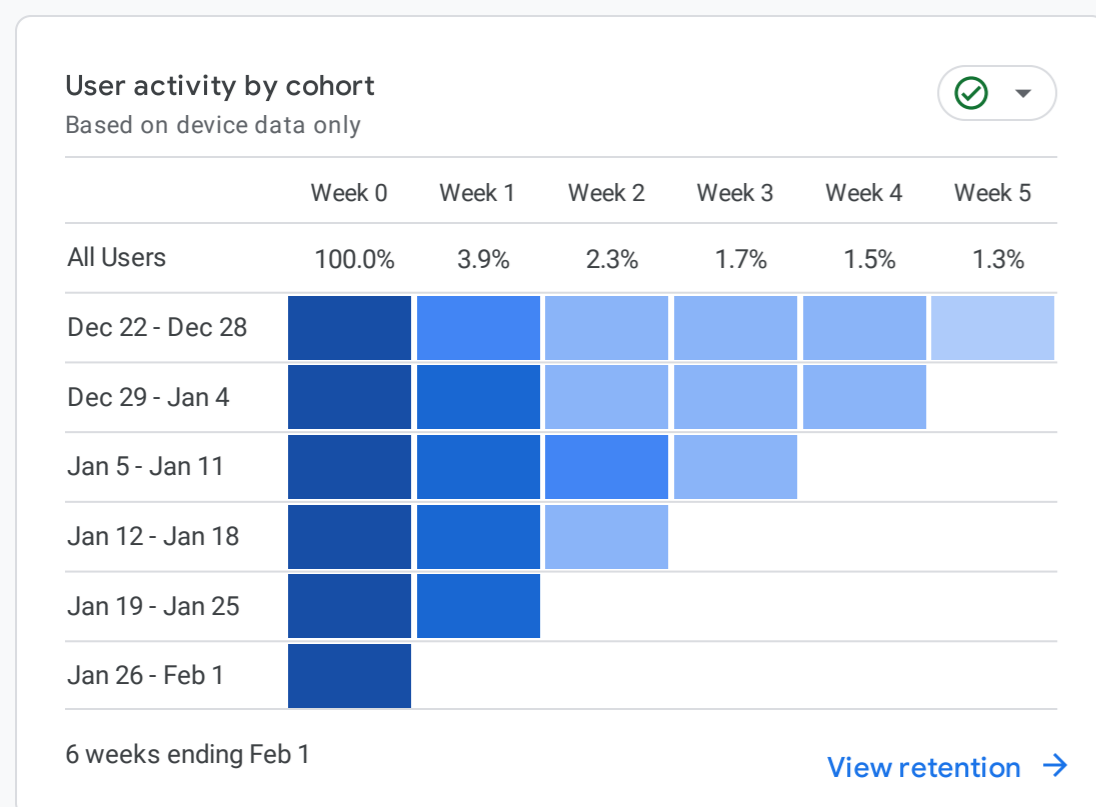

## January, 2025

All Users Add comparison

Custom Jan 1 - Jan 31, 2025

Reports snapshot

WHERE DO YOUR NEW USERS COME FROM?

WHAT ARE YOUR TOP CAMPAIGNS?

HOW ARE ACTIVE USERS TRENDING?

WHICH PAGES AND SCREENS GET THE MOST VIEWS?

WHAT ARE YOUR TOP EVENTS?

HOW WELL DO YOU RETAIN YOUR USERS?

WHERE DOES YOUR AVERAGE 120D VALUE COME FROM?