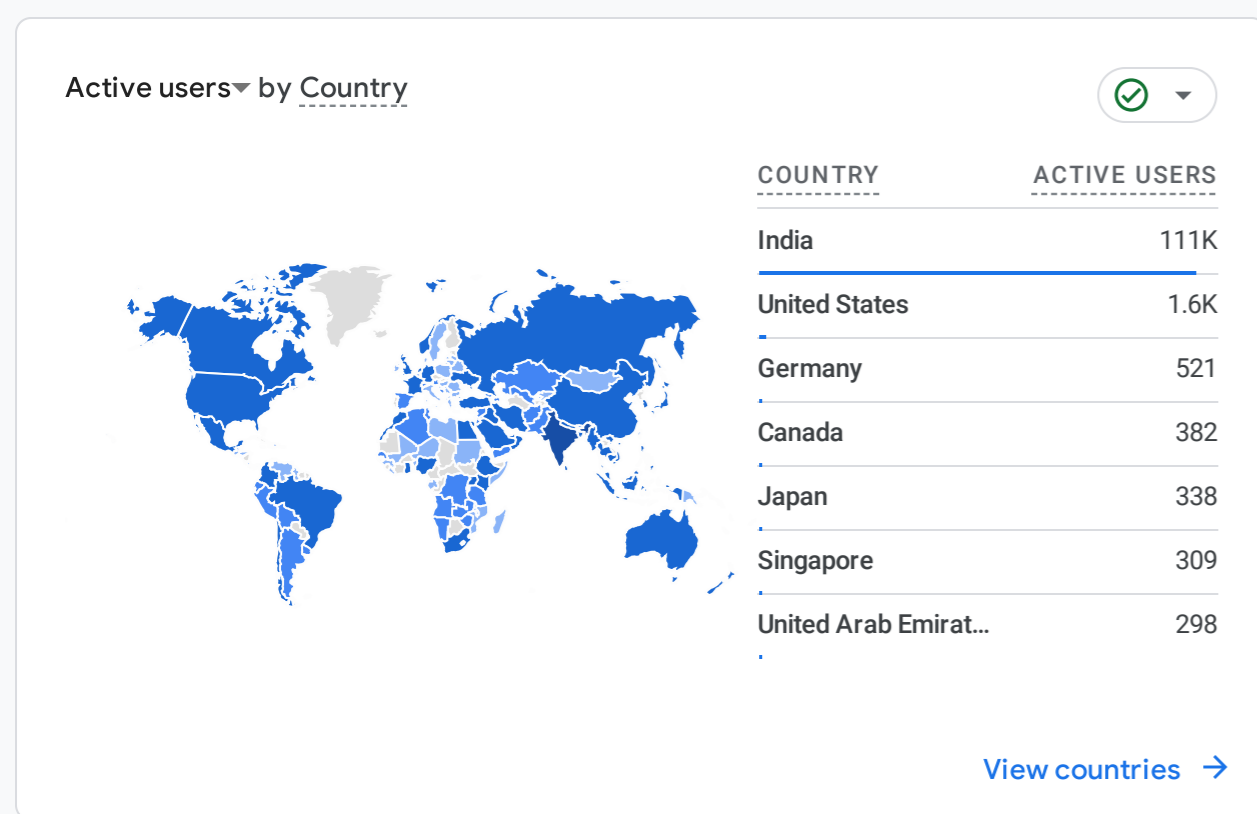

# Visitors Summary

## January, 2025

All Users Add comparison

Custom Jan 1 - Jan 31, 2025

Reports snapshot

WHERE DO YOUR NEW USERS COME FROM?

WHAT ARE YOUR TOP CAMPAIGNS?

HOW ARE ACTIVE USERS TRENDING?

WHICH PAGES AND SCREENS GET THE MOST VIEWS?