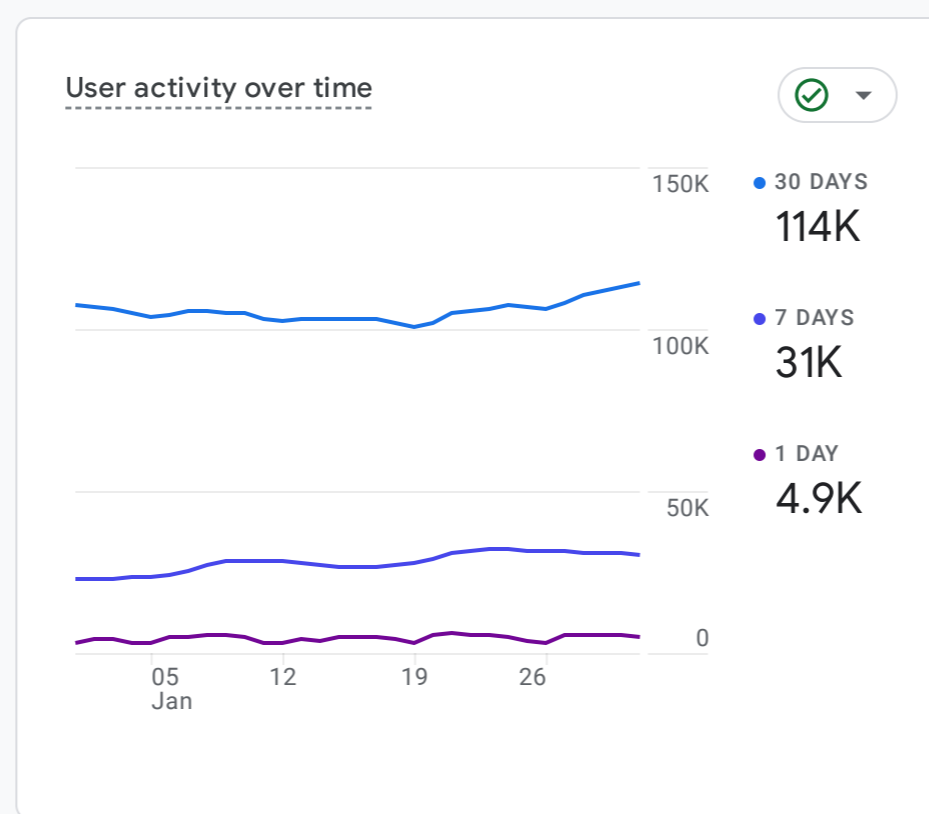

# Visitors Summary

## January, 2025

All Users Add comparison

Custom Jan 1 - Jan 31, 2025

Reports snapshot

WHERE DO YOUR NEW USERS COME FROM?

WHAT ARE YOUR TOP CAMPAIGNS?

HOW ARE ACTIVE USERS TRENDING?

WHICH PAGES AND SCREENS GET THE MOST VIEWS?

WHAT ARE YOUR TOP EVENTS?

HOW WELL DO YOU RETAIN YOUR USERS?

WHERE DOES YOUR AVERAGE 120D VALUE COME FROM?