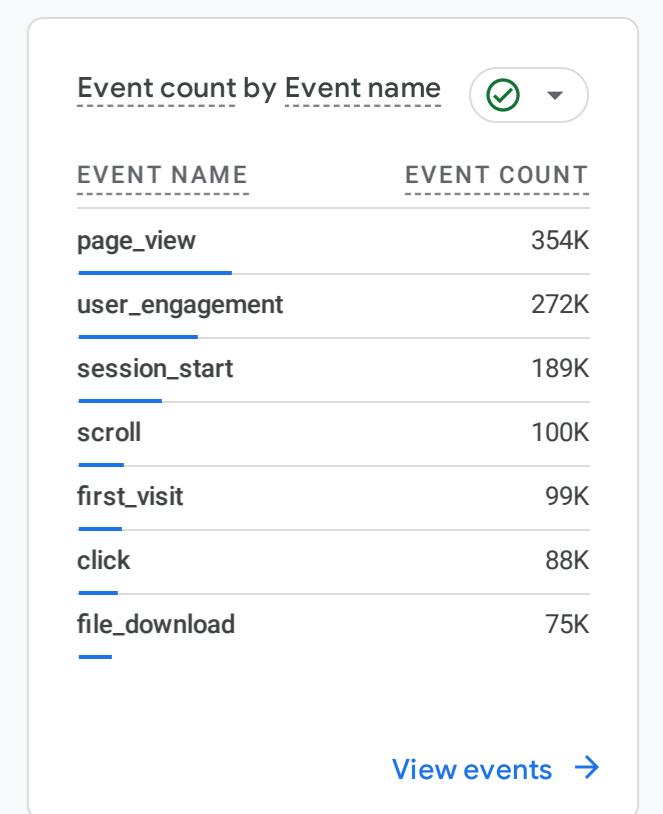

# Visitors Summary

## January, 2025

All Users Add comparison

Custom Jan 1 - Jan 31, 2025

Reports snapshot

WHERE DO YOUR NEW USERS COME FROM?

WHAT ARE YOUR TOP CAMPAIGNS?

HOW ARE ACTIVE USERS TRENDING?

WHICH PAGES AND SCREENS GET THE MOST VIEWS?

WHAT ARE YOUR TOP EVENTS?

HOW WELL DO YOU RETAIN YOUR USERS?

WHERE DOES YOUR AVERAGE 120D VALUE COME FROM?