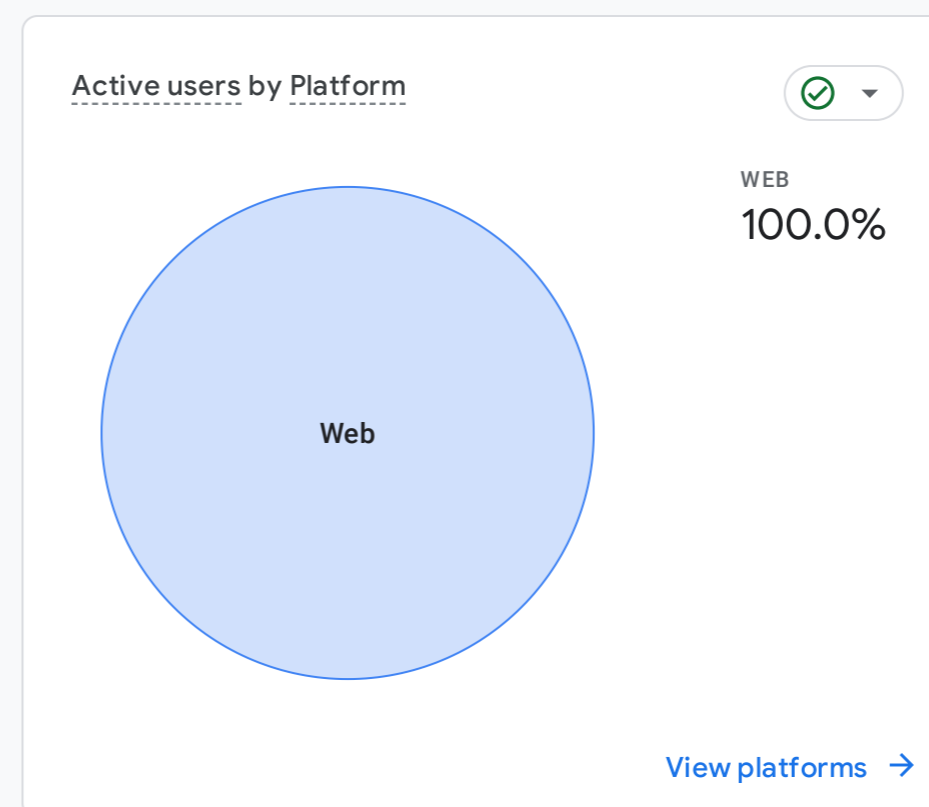

Visitors Summary

December, 2024

All Users Add comparison

Custom Dec 1 - Dec 31, 2024

Reports snapshot

WHERE DO YOUR NEW USERS COME FROM?

WHAT ARE YOUR TOP CAMPAIGNS?

HOW ARE ACTIVE USERS TRENDING?

WHICH PAGES AND SCREENS GET THE MOST VIEWS?

WHAT ARE YOUR TOP EVENTS?

HOW WELL DO YOU RETAIN YOUR USERS?

WHERE DOES YOUR AVERAGE 120D VALUE COME FROM?