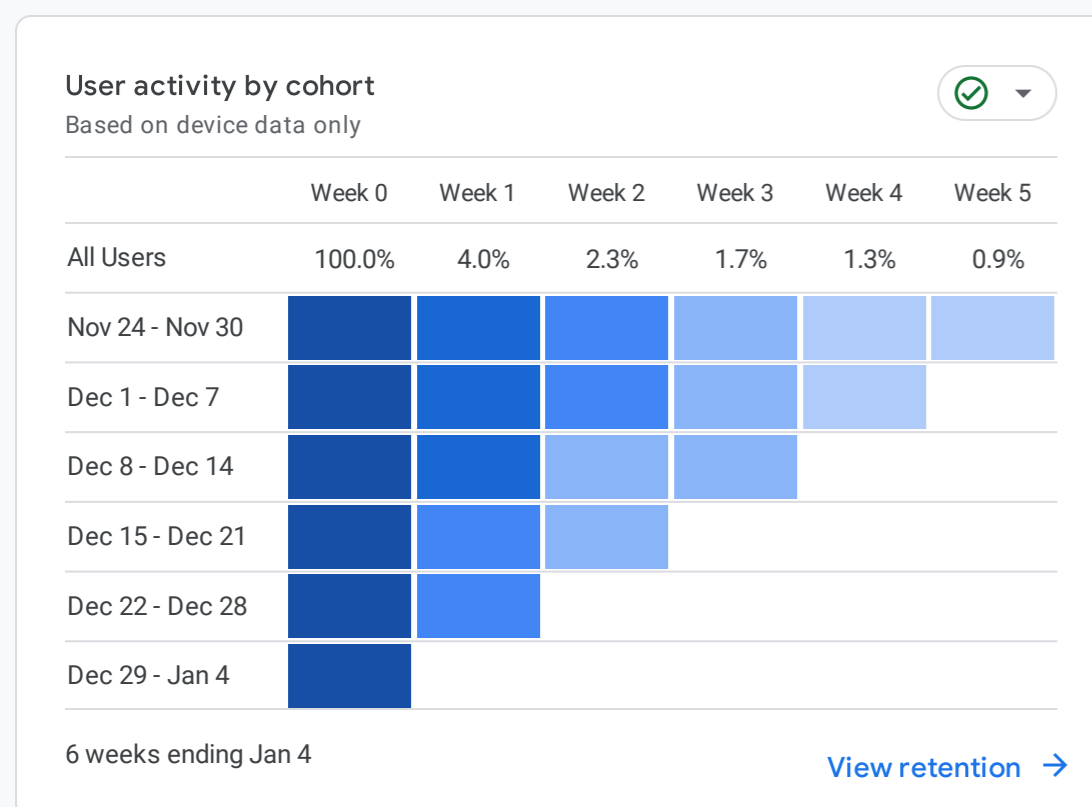

Visitors Summary

December, 2024

All Users Add comparison

Custom Dec 1 - Dec 31, 2024

Reports snapshot

WHERE DO YOUR NEW USERS COME FROM?

WHAT ARE YOUR TOP CAMPAIGNS?

HOW ARE ACTIVE USERS TRENDING?

WHICH PAGES AND SCREENS GET THE MOST VIEWS?

WHAT ARE YOUR TOP EVENTS?

HOW WELL DO YOU RETAIN YOUR USERS?

WHERE DOES YOUR AVERAGE 120D VALUE COME FROM?