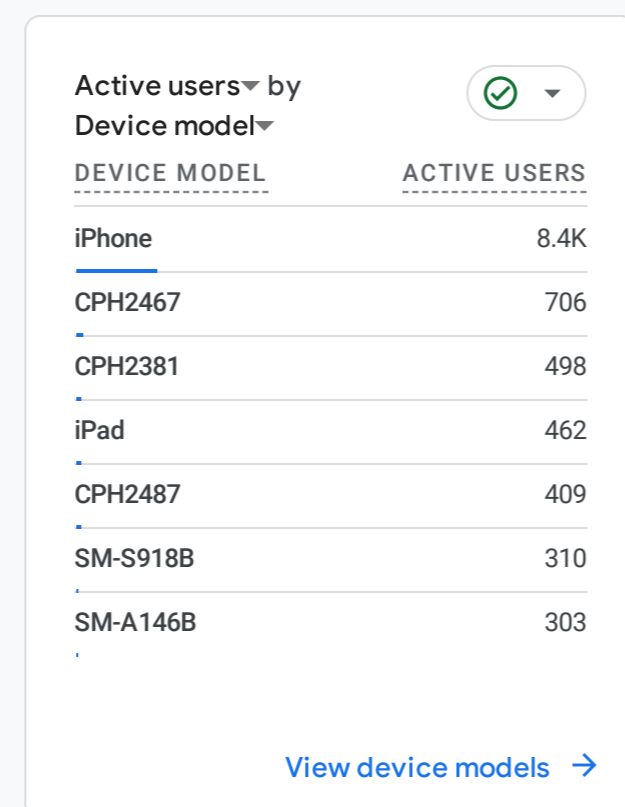

Visitors Summary

December, 2024

All Users Add comparison

Custom Dec 1 - Dec 31, 2024

Reports snapshot

WHERE DO YOUR NEW USERS COME FROM?

WHAT ARE YOUR TOP CAMPAIGNS?

HOW ARE ACTIVE USERS TRENDING?

WHICH PAGES AND SCREENS GET THE MOST VIEWS?

WHAT ARE YOUR TOP EVENTS?

HOW WELL DO YOU RETAIN YOUR USERS?

WHERE DOES YOUR AVERAGE 120D VALUE COME FROM?