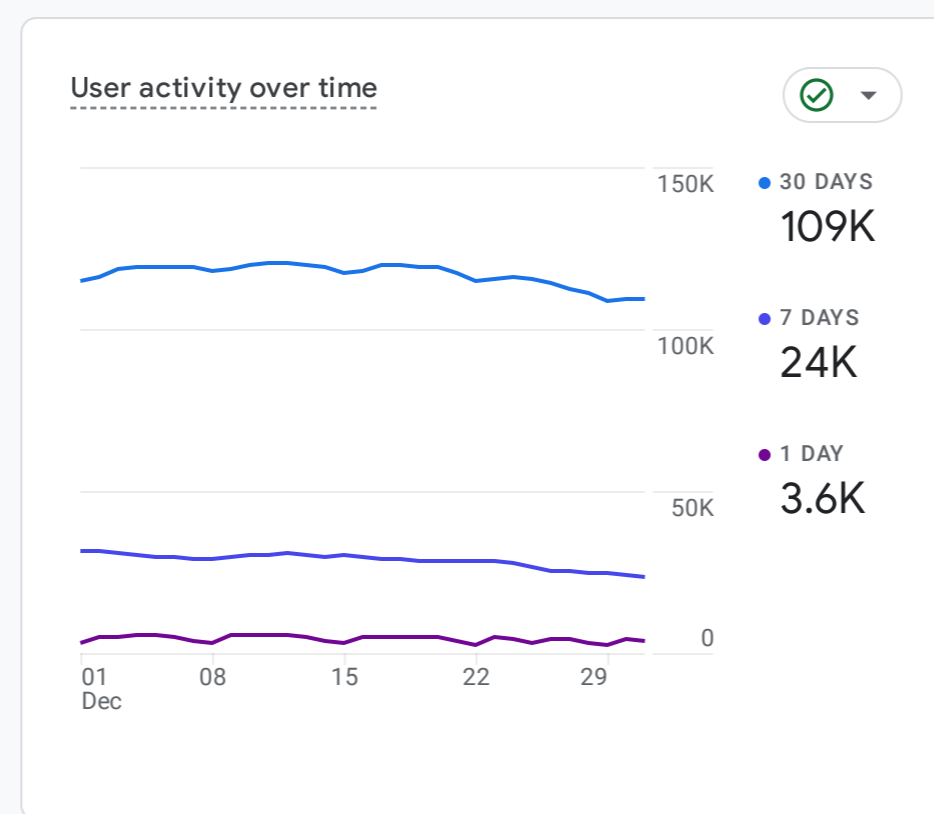

Visitors Summary

December, 2024

All Users Add comparison

Custom Dec 1 - Dec 31, 2024

Reports snapshot

WHERE DO YOUR NEW USERS COME FROM?

WHAT ARE YOUR TOP CAMPAIGNS?

HOW ARE ACTIVE USERS TRENDING?

WHICH PAGES AND SCREENS GET THE MOST VIEWS?

WHAT ARE YOUR TOP EVENTS?

HOW WELL DO YOU RETAIN YOUR USERS?

WHERE DOES YOUR AVERAGE 120D VALUE COME FROM?