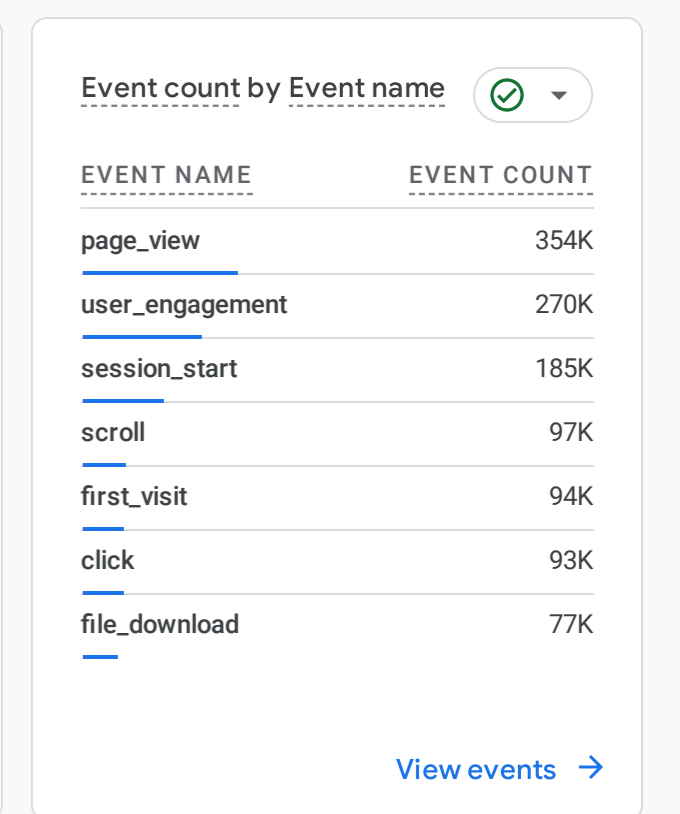

Visitors Summary

December, 2024

All Users Add comparison

Custom Dec 1 - Dec 31, 2024

Reports snapshot

WHERE DO YOUR NEW USERS COME FROM?

WHAT ARE YOUR TOP CAMPAIGNS?

HOW ARE ACTIVE USERS TRENDING?

WHICH PAGES AND SCREENS GET THE MOST VIEWS?

WHAT ARE YOUR TOP EVENTS?

HOW WELL DO YOU RETAIN YOUR USERS?

WHERE DOES YOUR AVERAGE 120D VALUE COME FROM?