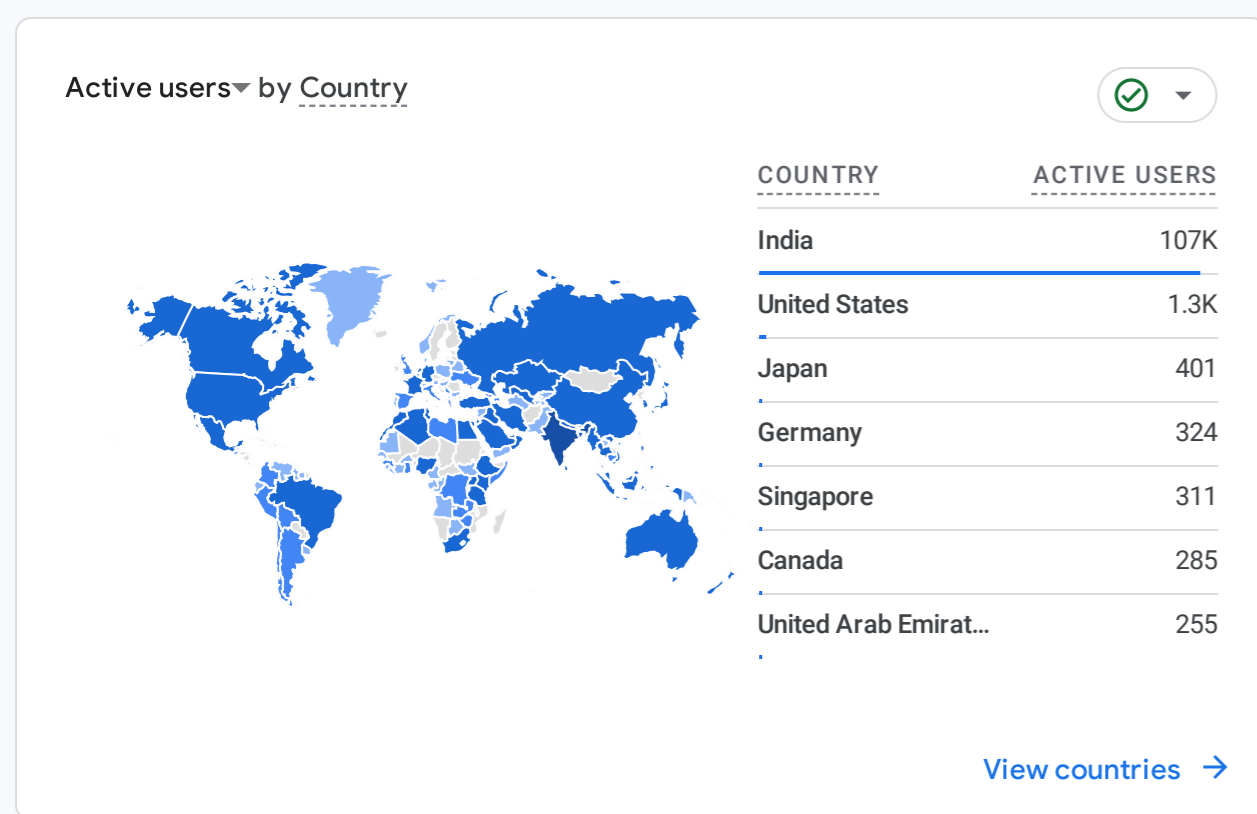

Visitors Summary

December, 2024

All Users Add comparison

Custom Dec 1 - Dec 31, 2024

Reports snapshot

WHERE DO YOUR NEW USERS COME FROM?

WHAT ARE YOUR TOP CAMPAIGNS?

HOW ARE ACTIVE USERS TRENDING?

WHICH PAGES AND SCREENS GET THE MOST VIEWS?

WHAT ARE YOUR TOP EVENTS?

HOW WELL DO YOU RETAIN YOUR USERS?

WHERE DOES YOUR AVERAGE 120D VALUE COME FROM?