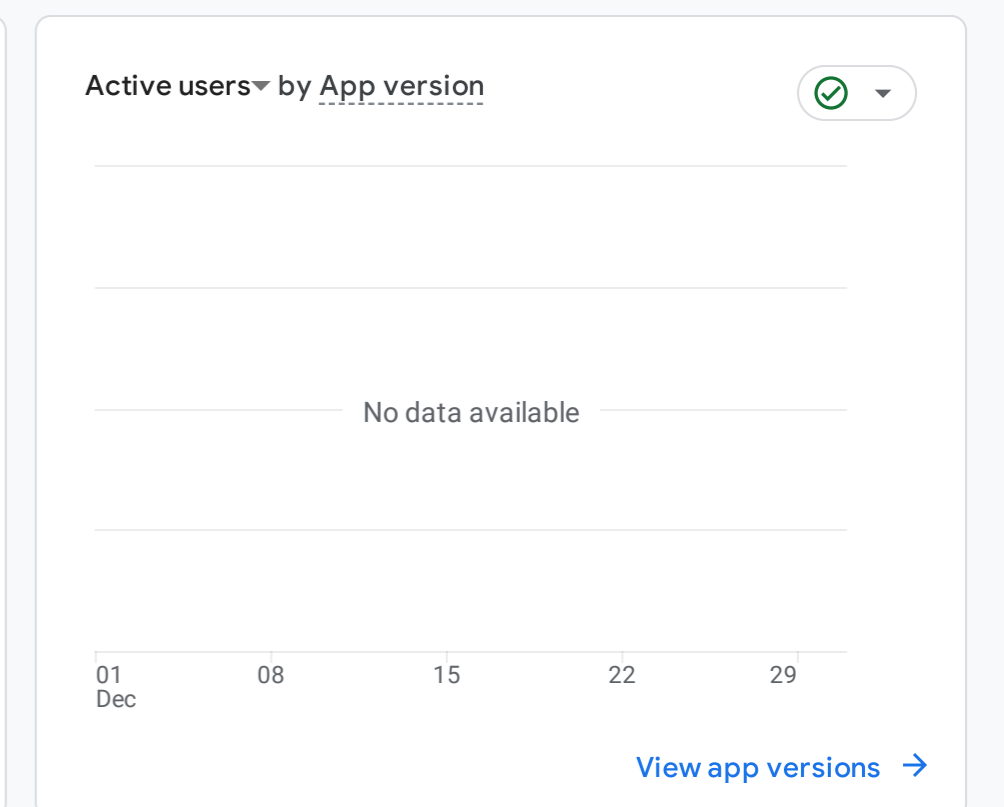

Visitors Summary

December, 2024

All Users Add comparison

Custom Dec 1 - Dec 31, 2024

Reports snapshot

WHERE DO YOUR NEW USERS COME FROM?

WHAT ARE YOUR TOP CAMPAIGNS?

HOW ARE ACTIVE USERS TRENDING?

WHICH PAGES AND SCREENS GET THE MOST VIEWS?

WHAT ARE YOUR TOP EVENTS?

HOW WELL DO YOU RETAIN YOUR USERS?

WHERE DOES YOUR AVERAGE 120D VALUE COME FROM?