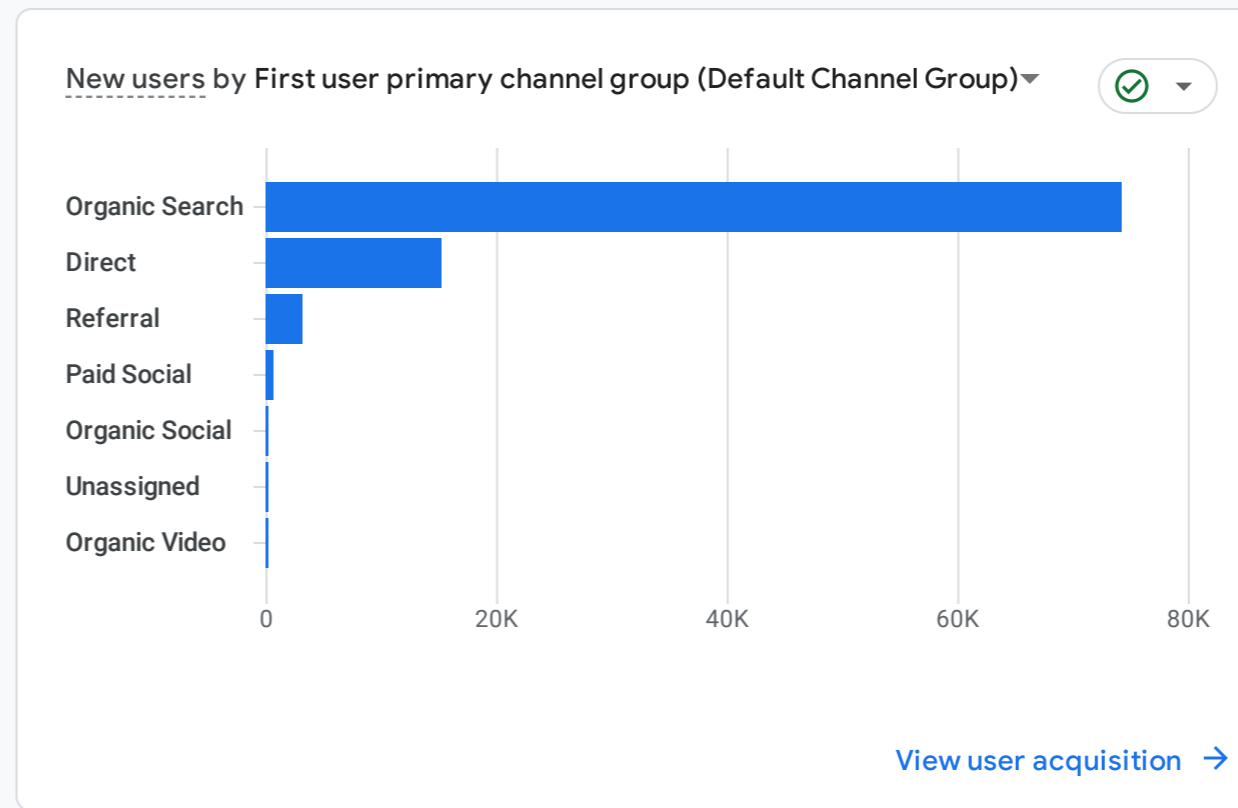

Visitors Summary

December, 2024

All Users Add comparison

Custom Dec 1 - Dec 31, 2024

Reports snapshot

WHERE DO YOUR NEW USERS COME FROM?

WHAT ARE YOUR TOP CAMPAIGNS?

HOW ARE ACTIVE USERS TRENDING?

WHICH PAGES AND SCREENS GET THE MOST VIEWS?

WHAT ARE YOUR TOP EVENTS?

HOW WELL DO YOU RETAIN YOUR USERS?

WHERE DOES YOUR AVERAGE 120D VALUE COME FROM?