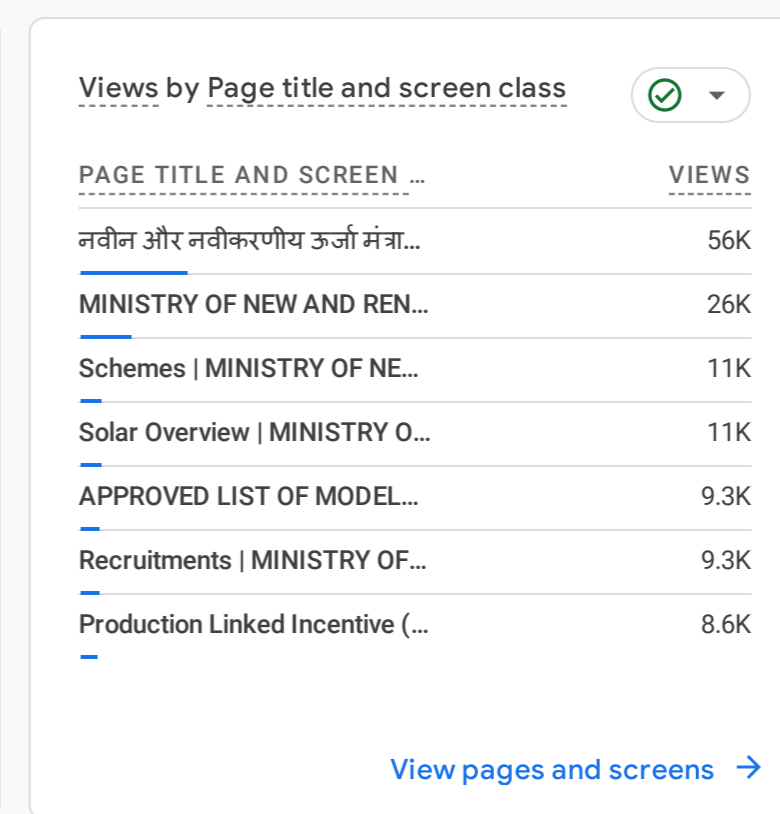

Visitors Summary

December, 2024

All Users Add comparison

Custom Dec 1 - Dec 31, 2024

Reports snapshot

WHERE DO YOUR NEW USERS COME FROM?

WHAT ARE YOUR TOP CAMPAIGNS?

HOW ARE ACTIVE USERS TRENDING?

WHICH PAGES AND SCREENS GET THE MOST VIEWS?

WHAT ARE YOUR TOP EVENTS?

HOW WELL DO YOU RETAIN YOUR USERS?

WHERE DOES YOUR AVERAGE 120D VALUE COME FROM?