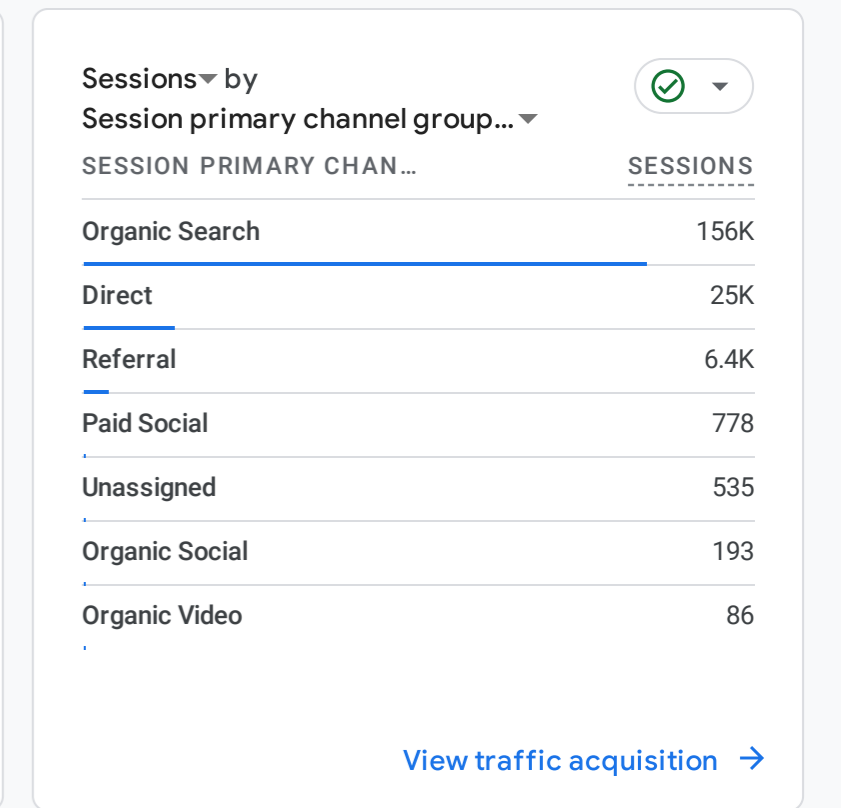

Visitors Summary

December, 2024

All Users Add comparison

Custom Dec 1 - Dec 31, 2024

Reports snapshot

WHERE DO YOUR NEW USERS COME FROM?

WHAT ARE YOUR TOP CAMPAIGNS?

HOW ARE ACTIVE USERS TRENDING?

WHICH PAGES AND SCREENS GET THE MOST VIEWS?

WHAT ARE YOUR TOP EVENTS?

HOW WELL DO YOU RETAIN YOUR USERS?

WHERE DOES YOUR AVERAGE 120D VALUE COME FROM?