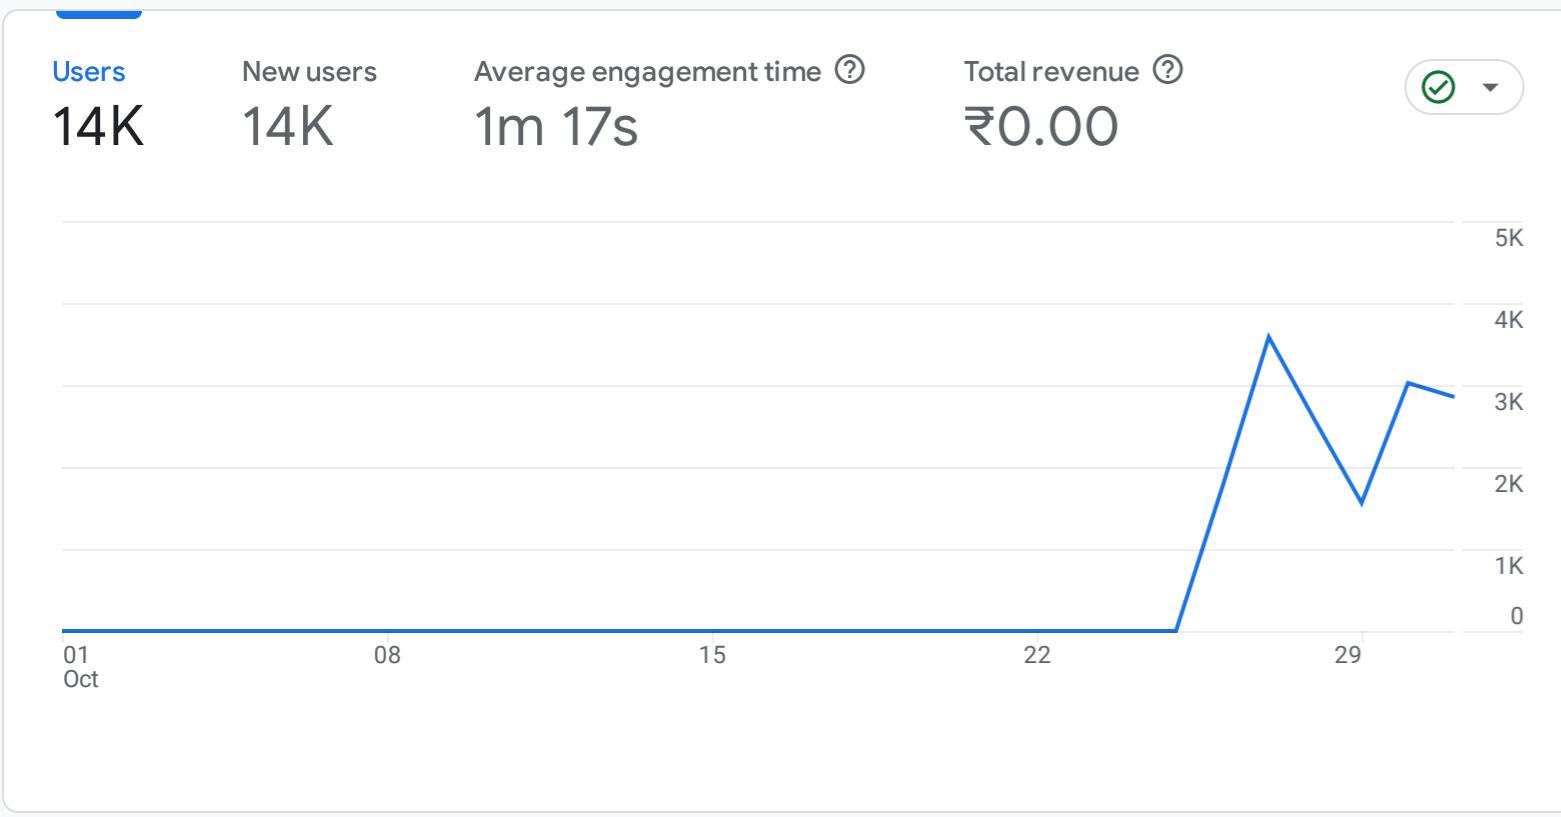

Visitors Summary

October 2023

All Users Add comparison

Custom Oct 1 - Oct 31, 2023

Reports snapshot

WHERE DO YOUR NEW USERS COME FROM?

WHAT ARE YOUR TOP CAMPAIGNS?

HOW ARE ACTIVE USERS TRENDING?

WHICH PAGES AND SCREENS GET THE MOST VIEWS?

WHAT ARE YOUR TOP EVENTS?

WHAT ARE YOUR TOP CONVERSIONS?

WHAT ARE YOUR TOP SELLING PRODUCTS?

HOW DOES ACTIVITY ON YOUR PLATFORMS COMPARE?