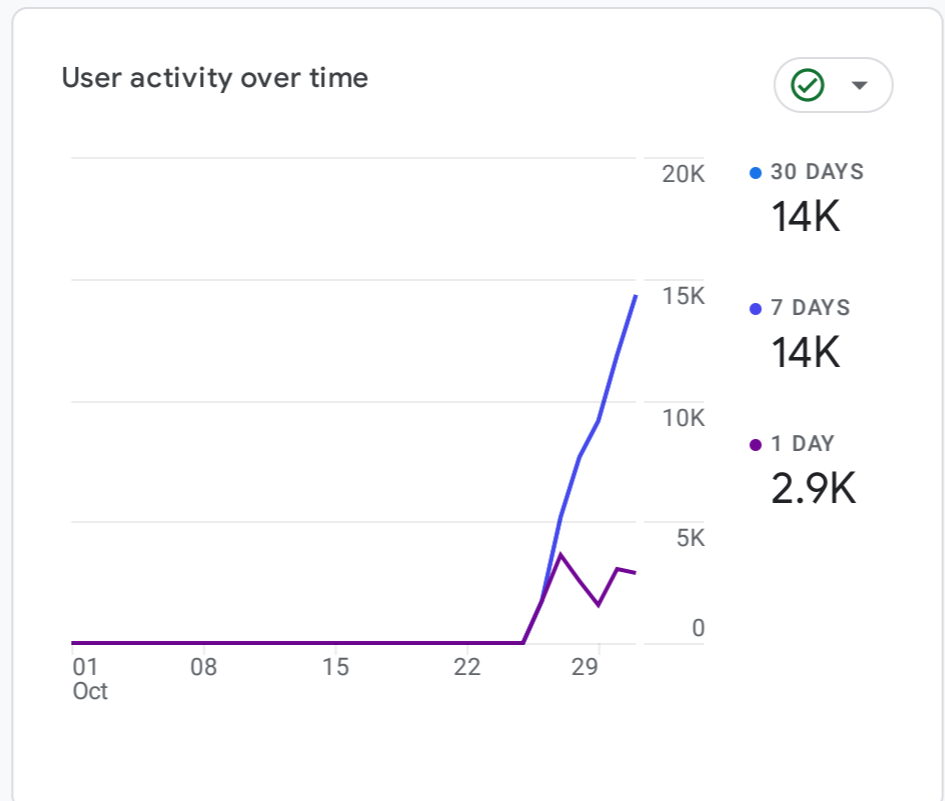

Visitors Summary

October 2023

All Users Add comparison

Custom Oct 1 - Oct 31, 2023

Reports snapshot

WHERE DO YOUR NEW USERS COME FROM?

WHAT ARE YOUR TOP CAMPAIGNS?

HOW ARE ACTIVE USERS TRENDING?

WHICH PAGES AND SCREENS GET THE MOST VIEWS?

WHAT ARE YOUR TOP EVENTS?

WHAT ARE YOUR TOP CONVERSIONS?

WHAT ARE YOUR TOP SELLING PRODUCTS?

HOW DOES ACTIVITY ON YOUR PLATFORMS COMPARE?