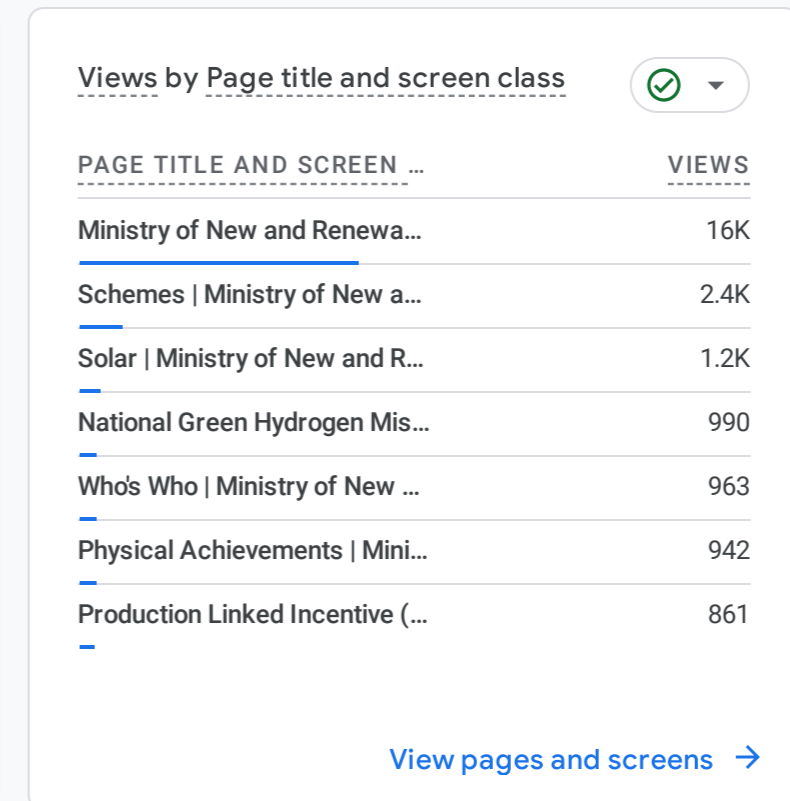

Visitors Summary

October 2023

All Users Add comparison

Custom Oct 1 - Oct 31, 2023

Reports snapshot

WHERE DO YOUR NEW USERS COME FROM?

WHAT ARE YOUR TOP CAMPAIGNS?

HOW ARE ACTIVE USERS TRENDING?

WHICH PAGES AND SCREENS GET THE MOST VIEWS?

WHAT ARE YOUR TOP EVENTS?

WHAT ARE YOUR TOP CONVERSIONS?

WHAT ARE YOUR TOP SELLING PRODUCTS?

HOW DOES ACTIVITY ON YOUR PLATFORMS COMPARE?