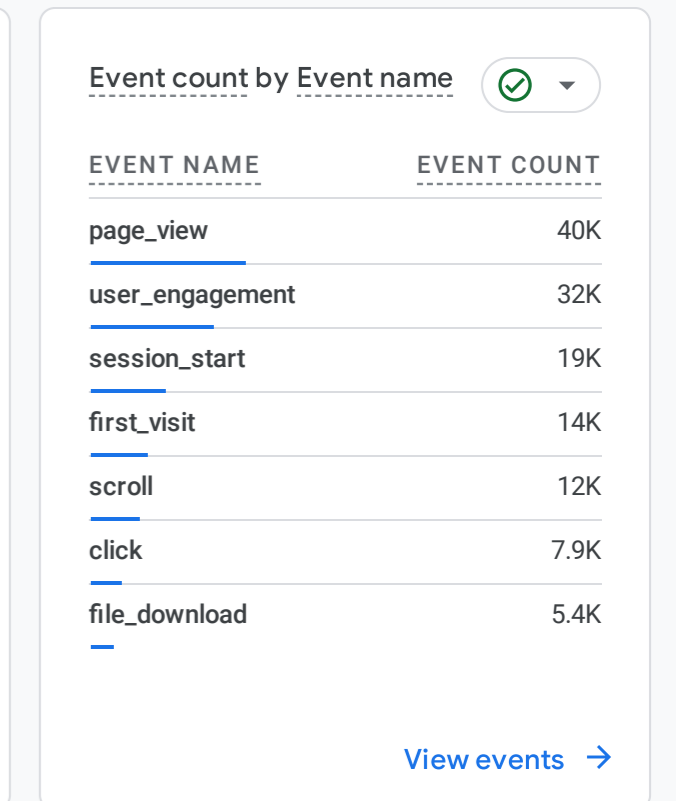

Visitors Summary

October 2023

All Users Add comparison

Custom Oct 1 - Oct 31, 2023

Reports snapshot

WHERE DO YOUR NEW USERS COME FROM?

WHAT ARE YOUR TOP CAMPAIGNS?

HOW ARE ACTIVE USERS TRENDING?

WHICH PAGES AND SCREENS GET THE MOST VIEWS?

WHAT ARE YOUR TOP EVENTS?

WHAT ARE YOUR TOP CONVERSIONS?

WHAT ARE YOUR TOP SELLING PRODUCTS?

HOW DOES ACTIVITY ON YOUR PLATFORMS COMPARE?