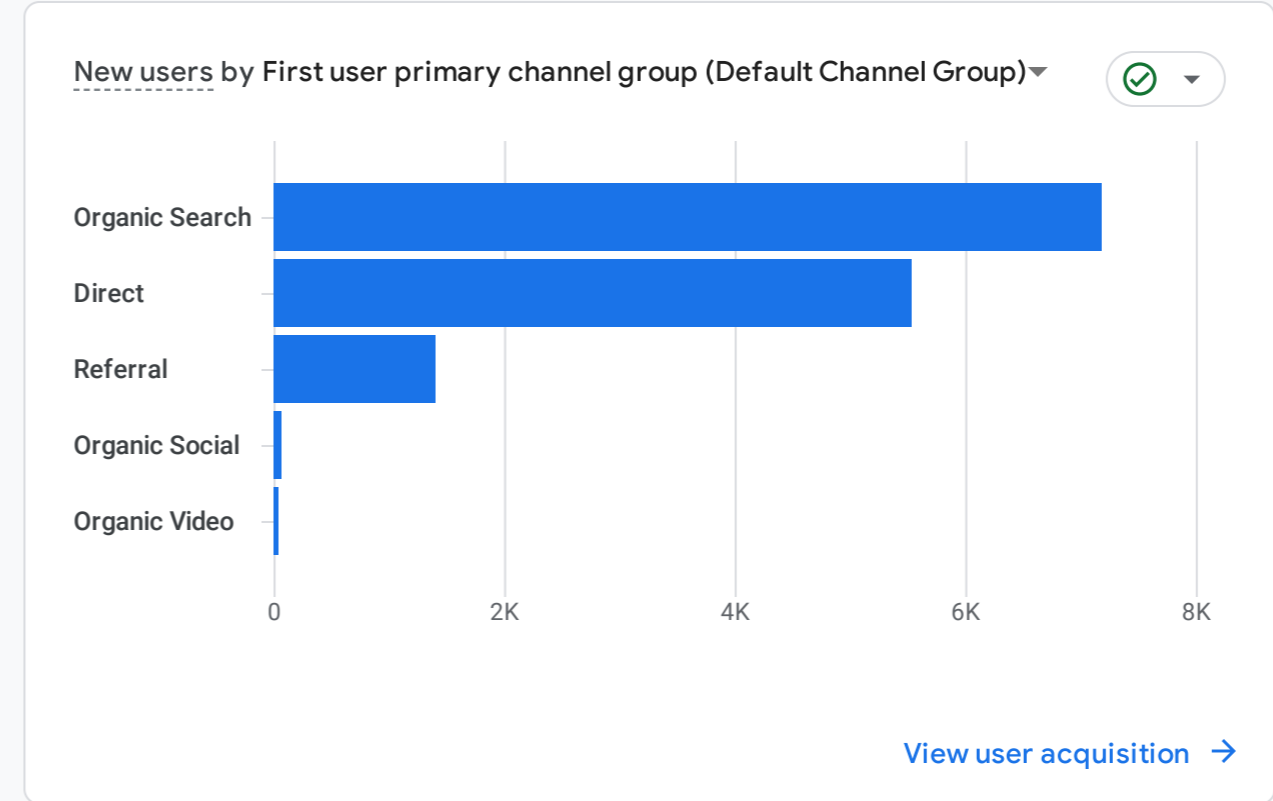

Visitors Summary

October 2023

All Users Add comparison

Custom Oct 1 - Oct 31, 2023

Reports snapshot

WHERE DO YOUR NEW USERS COME FROM?

WHAT ARE YOUR TOP CAMPAIGNS?

HOW ARE ACTIVE USERS TRENDING?

WHICH PAGES AND SCREENS GET THE MOST VIEWS?

WHAT ARE YOUR TOP EVENTS?

WHAT ARE YOUR TOP CONVERSIONS?

WHAT ARE YOUR TOP SELLING PRODUCTS?

HOW DOES ACTIVITY ON YOUR PLATFORMS COMPARE?