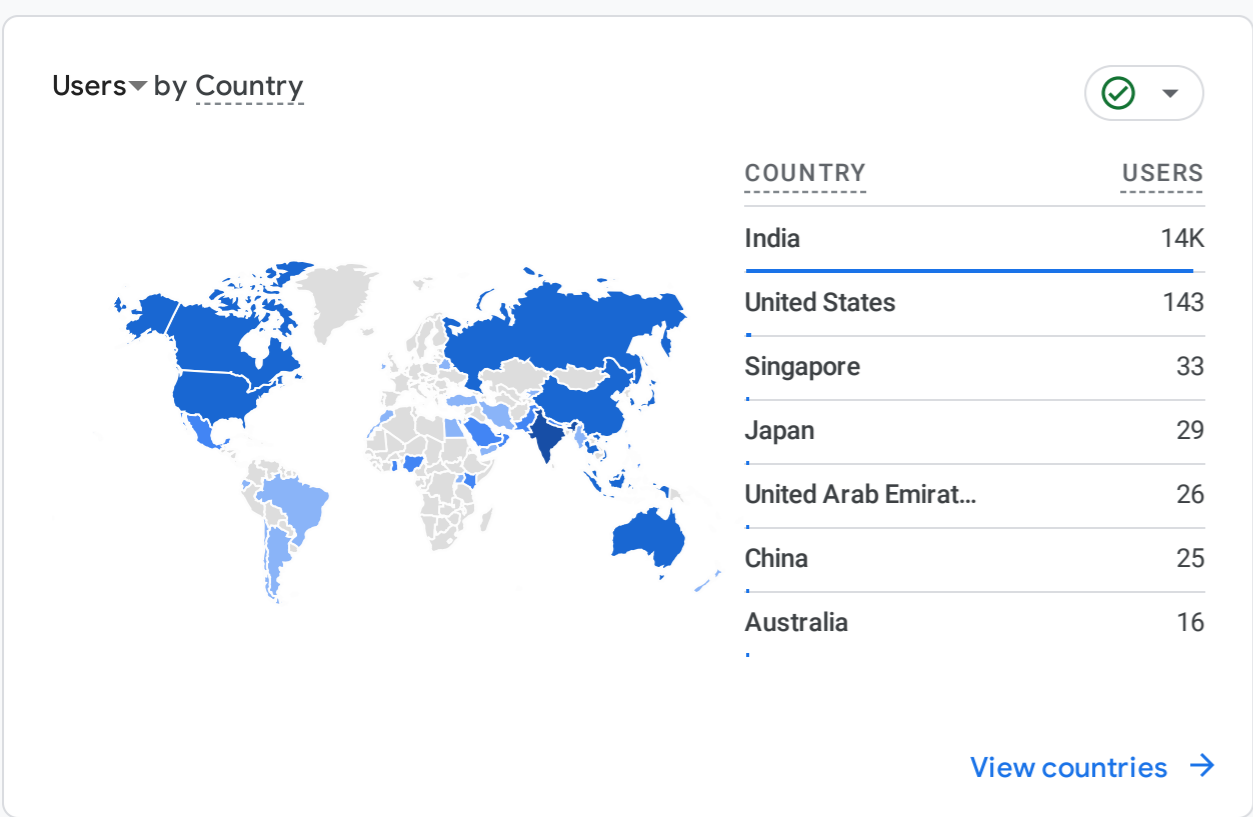

Visitors Summary

October 2023

All Users Add comparison

Custom Oct 1 - Oct 31, 2023

Reports snapshot

WHERE DO YOUR NEW USERS COME FROM?

WHAT ARE YOUR TOP CAMPAIGNS?

HOW ARE ACTIVE USERS TRENDING?

WHICH PAGES AND SCREENS GET THE MOST VIEWS?

WHAT ARE YOUR TOP EVENTS?

WHAT ARE YOUR TOP CONVERSIONS?

WHAT ARE YOUR TOP SELLING PRODUCTS?

HOW DOES ACTIVITY ON YOUR PLATFORMS COMPARE?