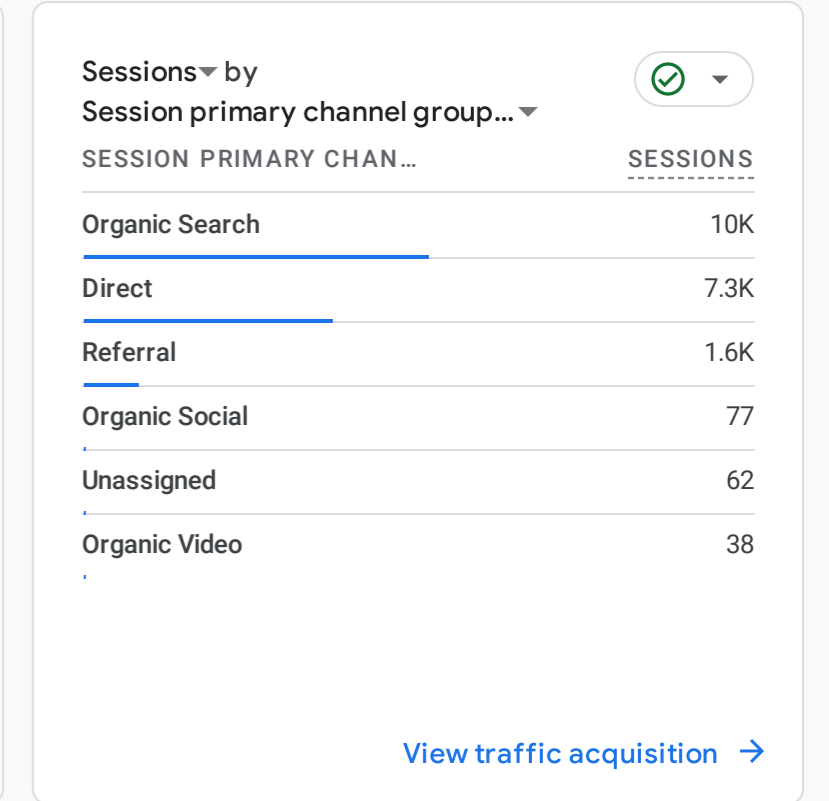

Visitors Summary

October 2023

All Users Add comparison

Custom Oct 1 - Oct 31, 2023

Reports snapshot

WHERE DO YOUR NEW USERS COME FROM?

WHAT ARE YOUR TOP CAMPAIGNS?

HOW ARE ACTIVE USERS TRENDING?

WHICH PAGES AND SCREENS GET THE MOST VIEWS?

WHAT ARE YOUR TOP EVENTS?

WHAT ARE YOUR TOP CONVERSIONS?

WHAT ARE YOUR TOP SELLING PRODUCTS?

HOW DOES ACTIVITY ON YOUR PLATFORMS COMPARE?