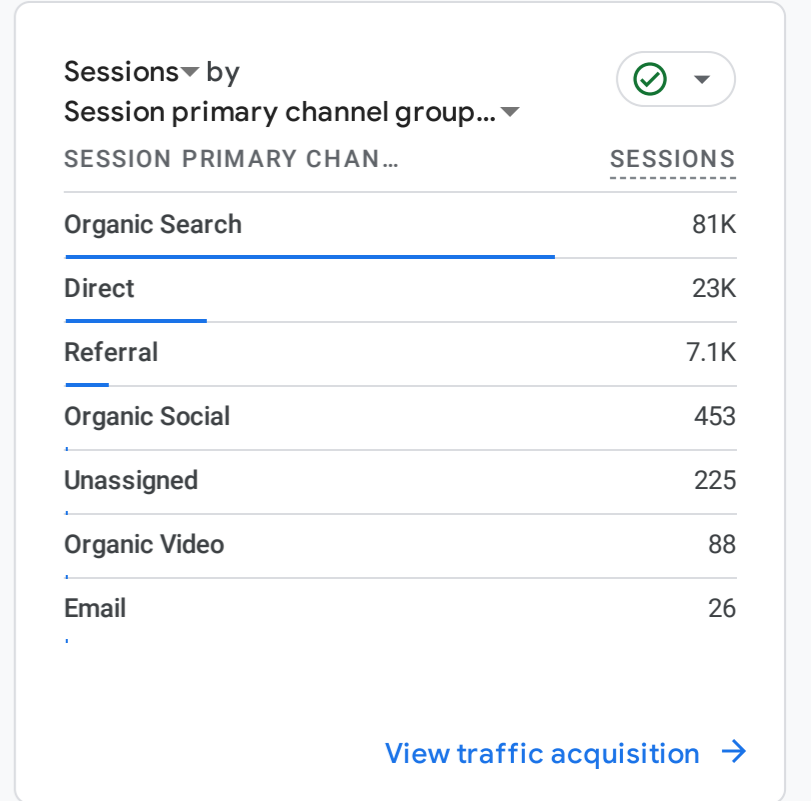

Visitors Summary

December 2023

All Users Add comparison

Custom Dec 1 - Dec 31, 2023

Reports snapshot

WHERE DO YOUR NEW USERS COME FROM?

WHAT ARE YOUR TOP CAMPAIGNS?

HOW ARE ACTIVE USERS TRENDING?

WHICH PAGES AND SCREENS GET THE MOST VIEWS?

WHAT ARE YOUR TOP EVENTS?

WHAT ARE YOUR TOP CONVERSIONS?

WHAT ARE YOUR TOP SELLING PRODUCTS?

HOW DOES ACTIVITY ON YOUR PLATFORMS COMPARE?