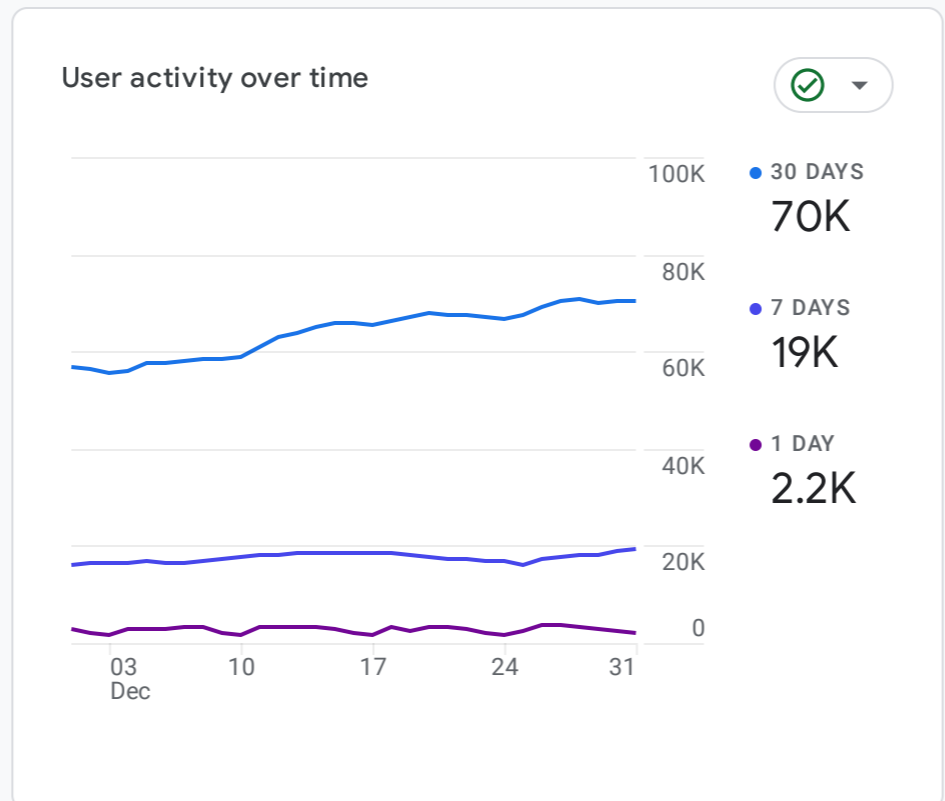

Visitors Summary

December 2023

All Users Add comparison

Custom Dec 1 - Dec 31, 2023

Reports snapshot

WHERE DO YOUR NEW USERS COME FROM?

WHAT ARE YOUR TOP CAMPAIGNS?

HOW ARE ACTIVE USERS TRENDING?

WHICH PAGES AND SCREENS GET THE MOST VIEWS?

WHAT ARE YOUR TOP EVENTS?

WHAT ARE YOUR TOP CONVERSIONS?

WHAT ARE YOUR TOP SELLING PRODUCTS?

HOW DOES ACTIVITY ON YOUR PLATFORMS COMPARE?