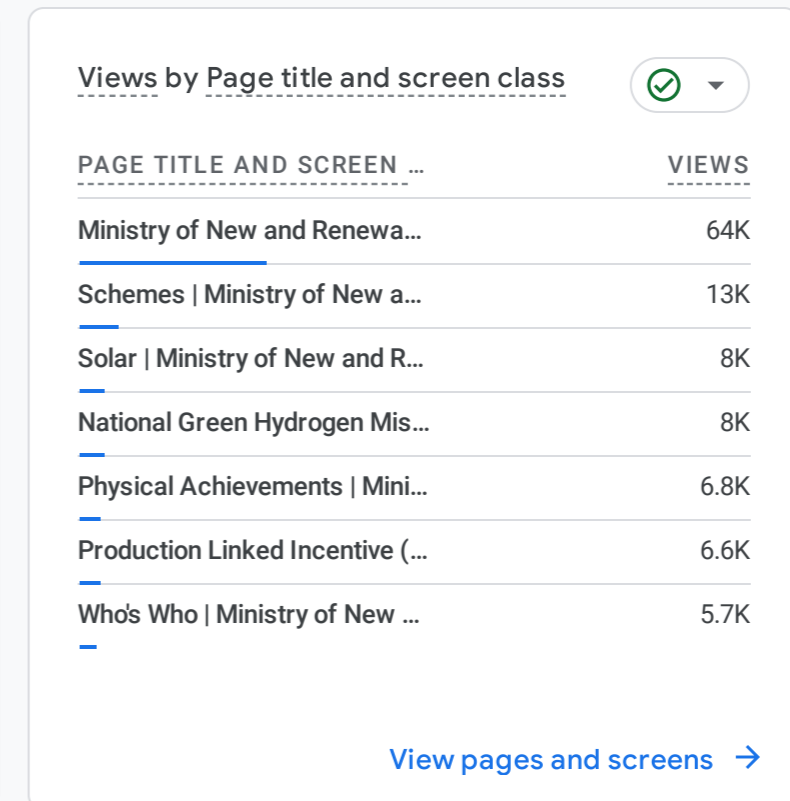

WHICH PAGES AND SCREENS GET THE MOST VIEWS?