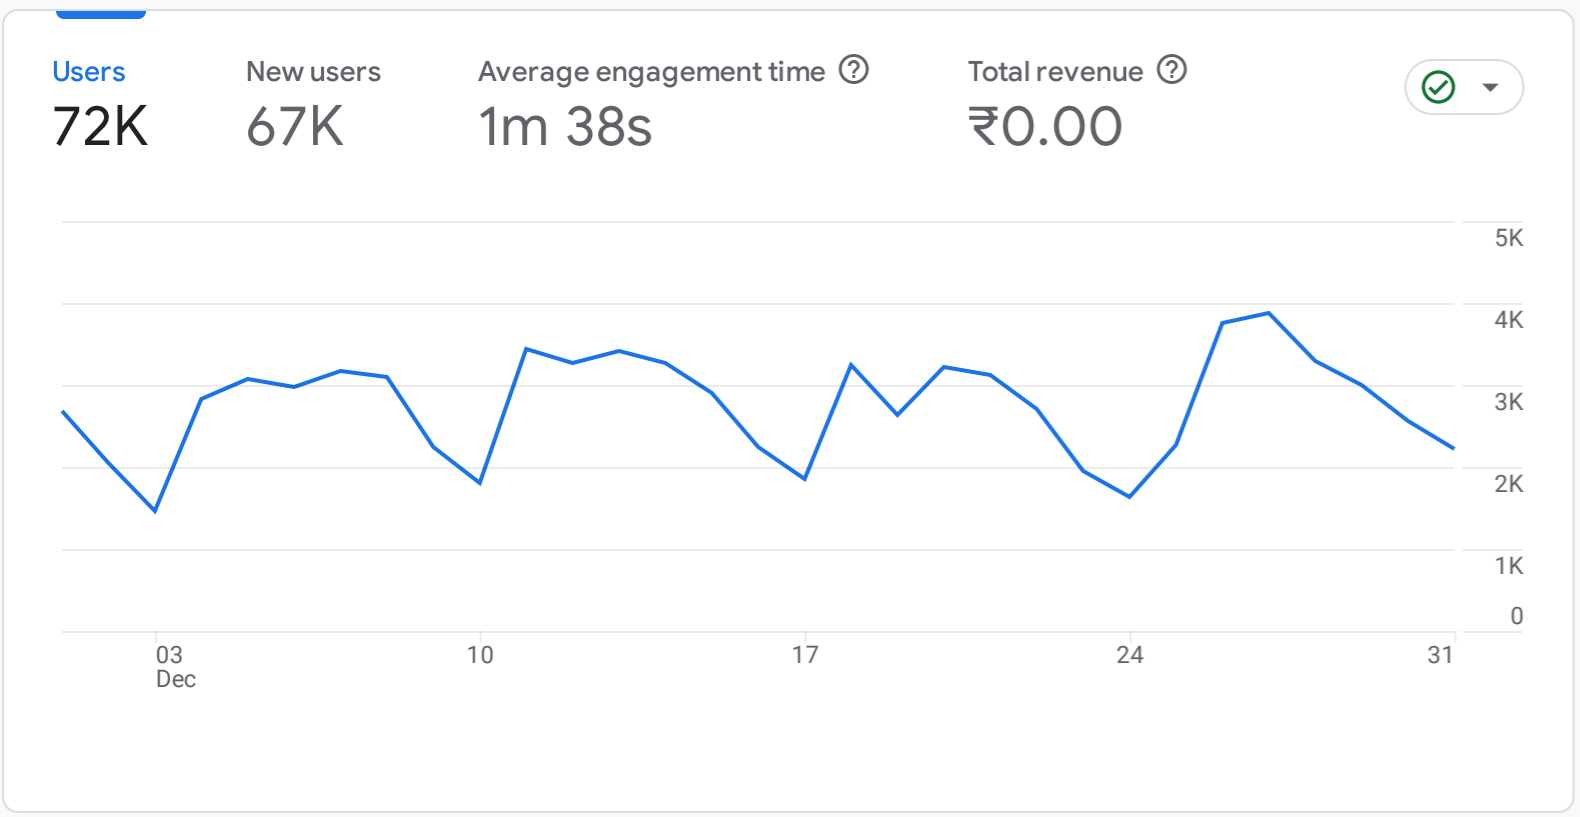

Visitors Summary

December 2023

All Users Add comparison

Custom Dec 1 - Dec 31, 2023

Reports snapshot

WHERE DO YOUR NEW USERS COME FROM?

WHAT ARE YOUR TOP CAMPAIGNS?

HOW ARE ACTIVE USERS TRENDING?

WHICH PAGES AND SCREENS GET THE MOST VIEWS?

WHAT ARE YOUR TOP EVENTS?

WHAT ARE YOUR TOP CONVERSIONS?

WHAT ARE YOUR TOP SELLING PRODUCTS?

HOW DOES ACTIVITY ON YOUR PLATFORMS COMPARE?