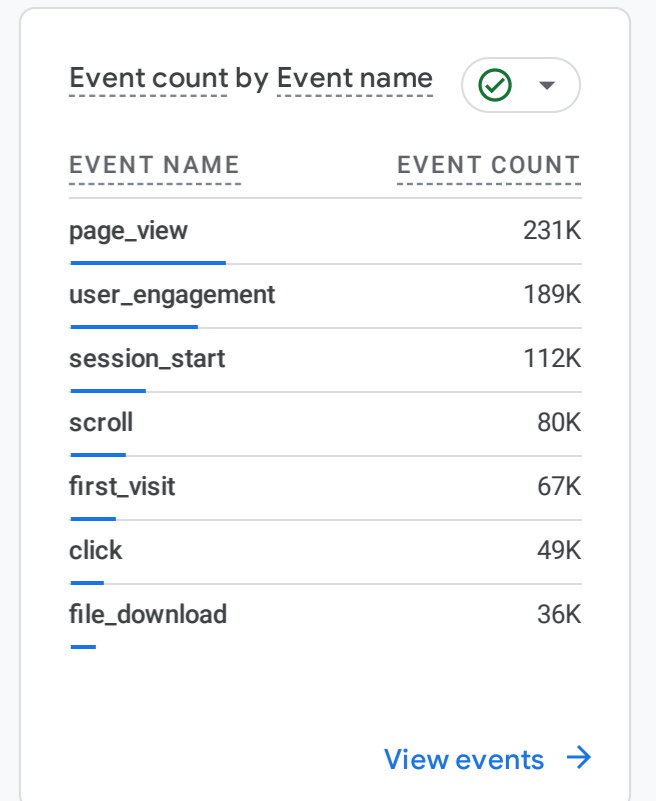

Visitors Summary

December 2023

All Users Add comparison

Custom Dec 1 - Dec 31, 2023

Reports snapshot

WHERE DO YOUR NEW USERS COME FROM?

WHAT ARE YOUR TOP CAMPAIGNS?

HOW ARE ACTIVE USERS TRENDING?

WHICH PAGES AND SCREENS GET THE MOST VIEWS?

WHAT ARE YOUR TOP EVENTS?

WHAT ARE YOUR TOP CONVERSIONS?

WHAT ARE YOUR TOP SELLING PRODUCTS?

HOW DOES ACTIVITY ON YOUR PLATFORMS COMPARE?