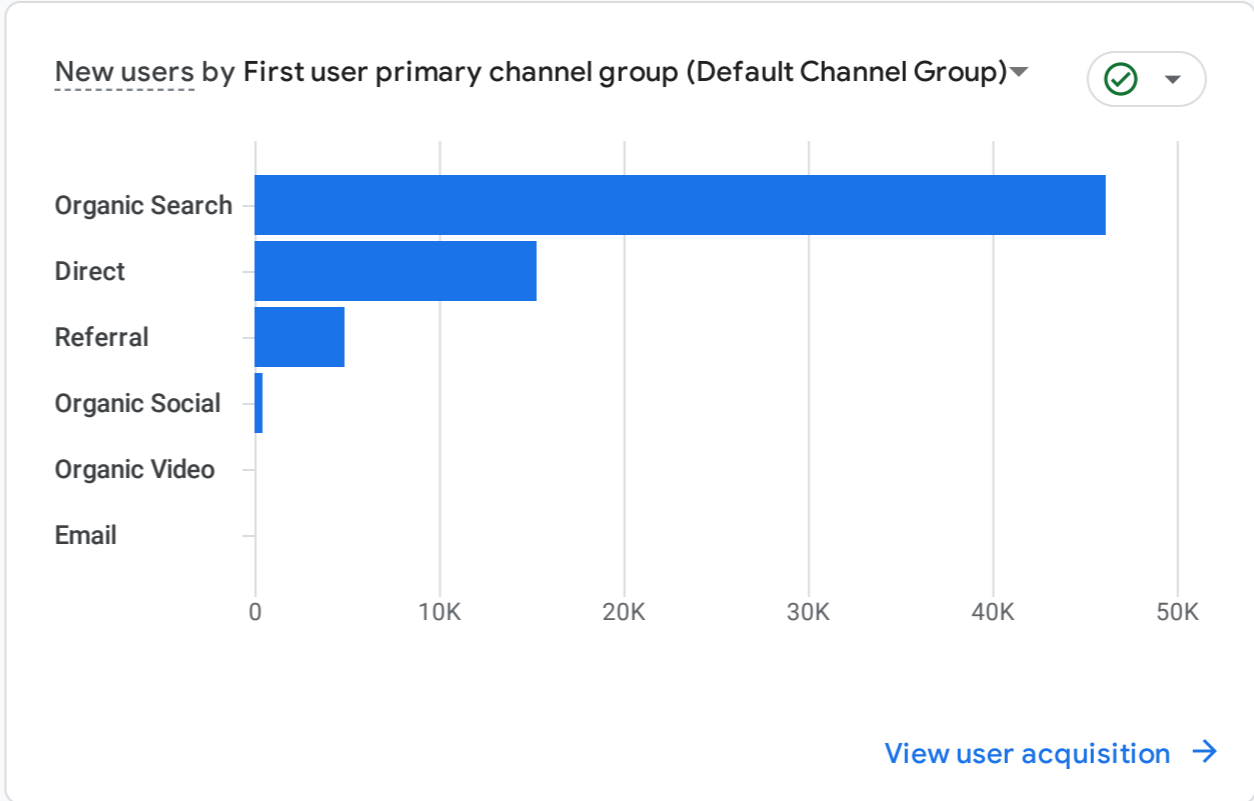

Visitors Summary

December 2023

All Users Add comparison

Custom Dec 1 - Dec 31, 2023

Reports snapshot

WHERE DO YOUR NEW USERS COME FROM?

WHAT ARE YOUR TOP CAMPAIGNS?

HOW ARE ACTIVE USERS TRENDING?

WHICH PAGES AND SCREENS GET THE MOST VIEWS?

WHAT ARE YOUR TOP EVENTS?

WHAT ARE YOUR TOP CONVERSIONS?

WHAT ARE YOUR TOP SELLING PRODUCTS?

HOW DOES ACTIVITY ON YOUR PLATFORMS COMPARE?