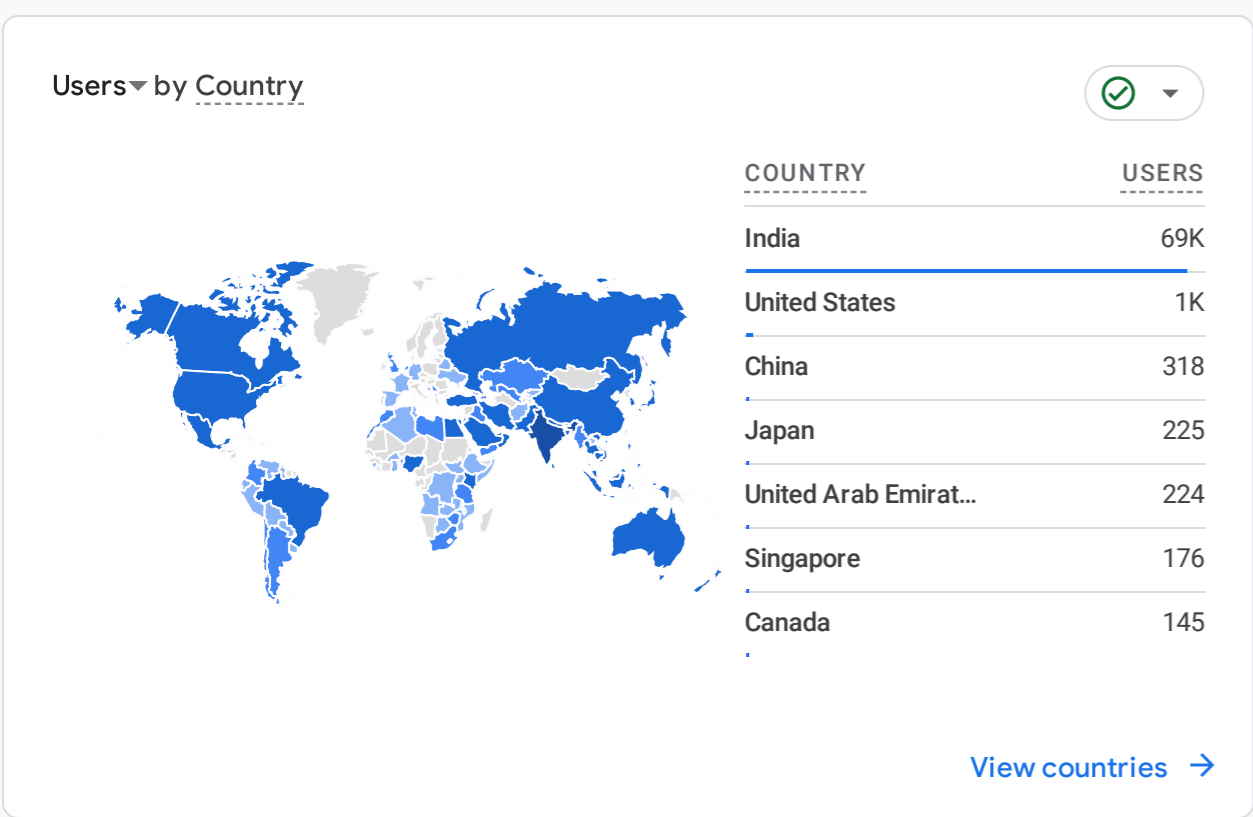

Visitors Summary

December 2023

All Users Add comparison

Custom Dec 1 - Dec 31, 2023

Reports snapshot

WHERE DO YOUR NEW USERS COME FROM?

WHAT ARE YOUR TOP CAMPAIGNS?

HOW ARE ACTIVE USERS TRENDING?

WHICH PAGES AND SCREENS GET THE MOST VIEWS?

WHAT ARE YOUR TOP EVENTS?

WHAT ARE YOUR TOP CONVERSIONS?

WHAT ARE YOUR TOP SELLING PRODUCTS?

HOW DOES ACTIVITY ON YOUR PLATFORMS COMPARE?