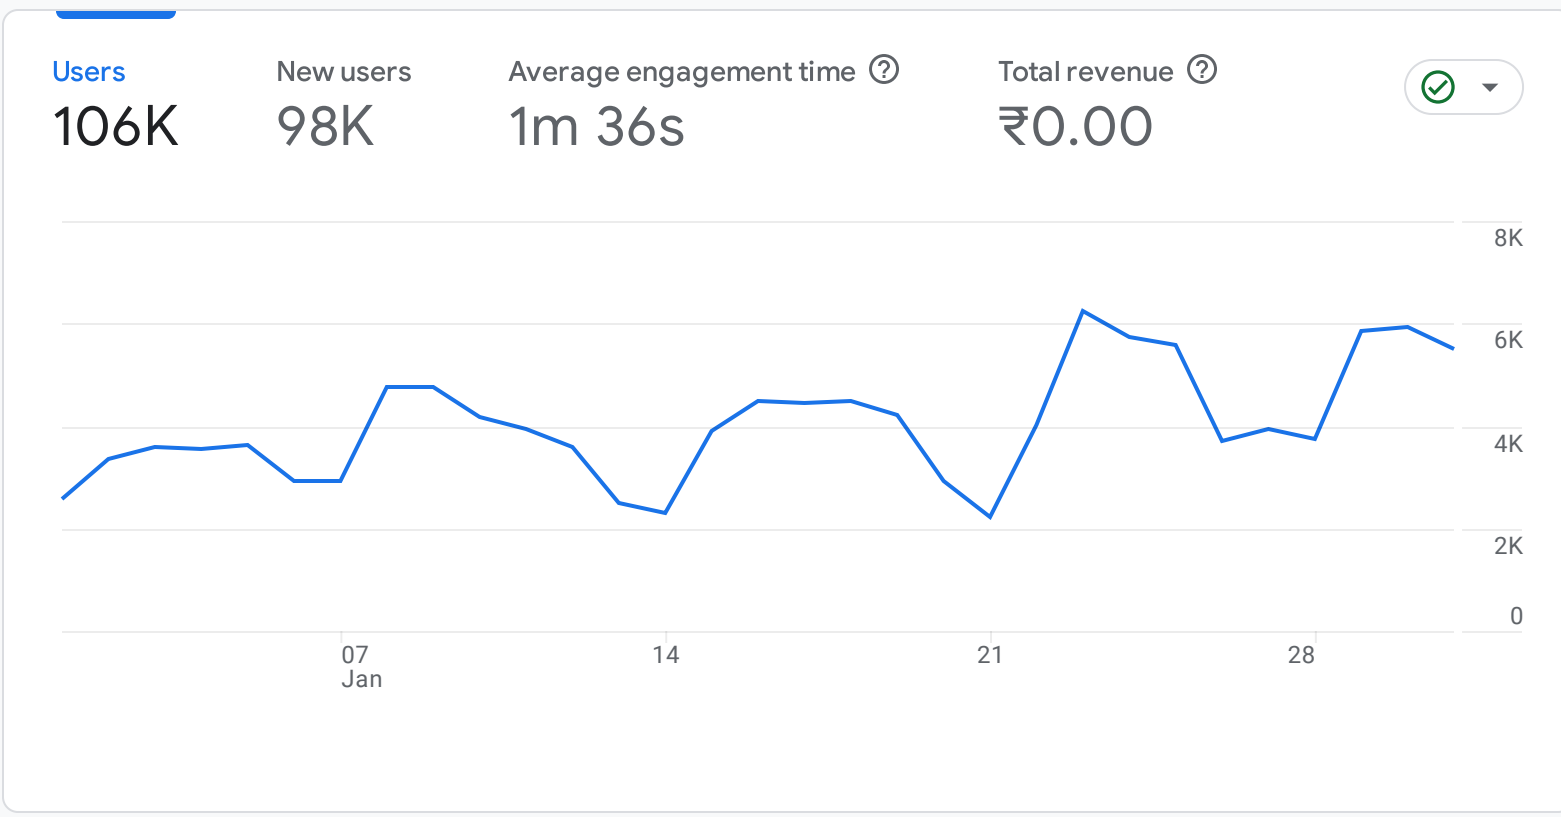

Visitors Summary

January 2023

All Users [Add comparison](#)

Custom Jan 1 - Jan 31, 2024

Reports snapshot

WHERE DO YOUR NEW USERS COME FROM?

WHAT ARE YOUR TOP CAMPAIGNS?

HOW ARE ACTIVE USERS TRENDING?

WHICH PAGES AND SCREENS GET THE MOST VIEWS?

WHAT ARE YOUR TOP EVENTS?

WHAT ARE YOUR TOP CONVERSIONS?

WHAT ARE YOUR TOP SELLING PRODUCTS?

HOW DOES ACTIVITY ON YOUR PLATFORMS COMPARE?