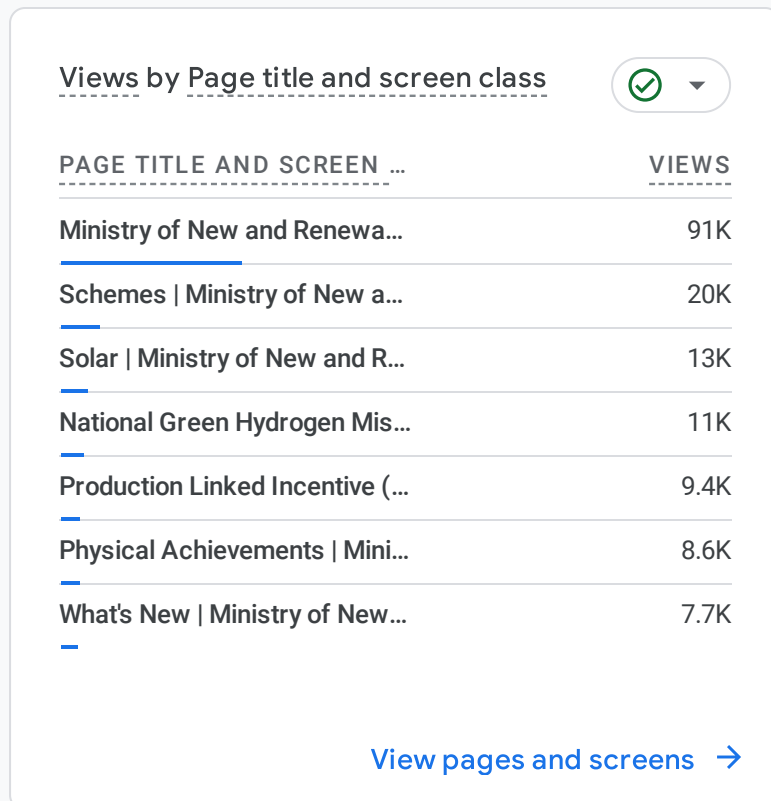

WHICH PAGES AND SCREENS GET THE MOST VIEWS?