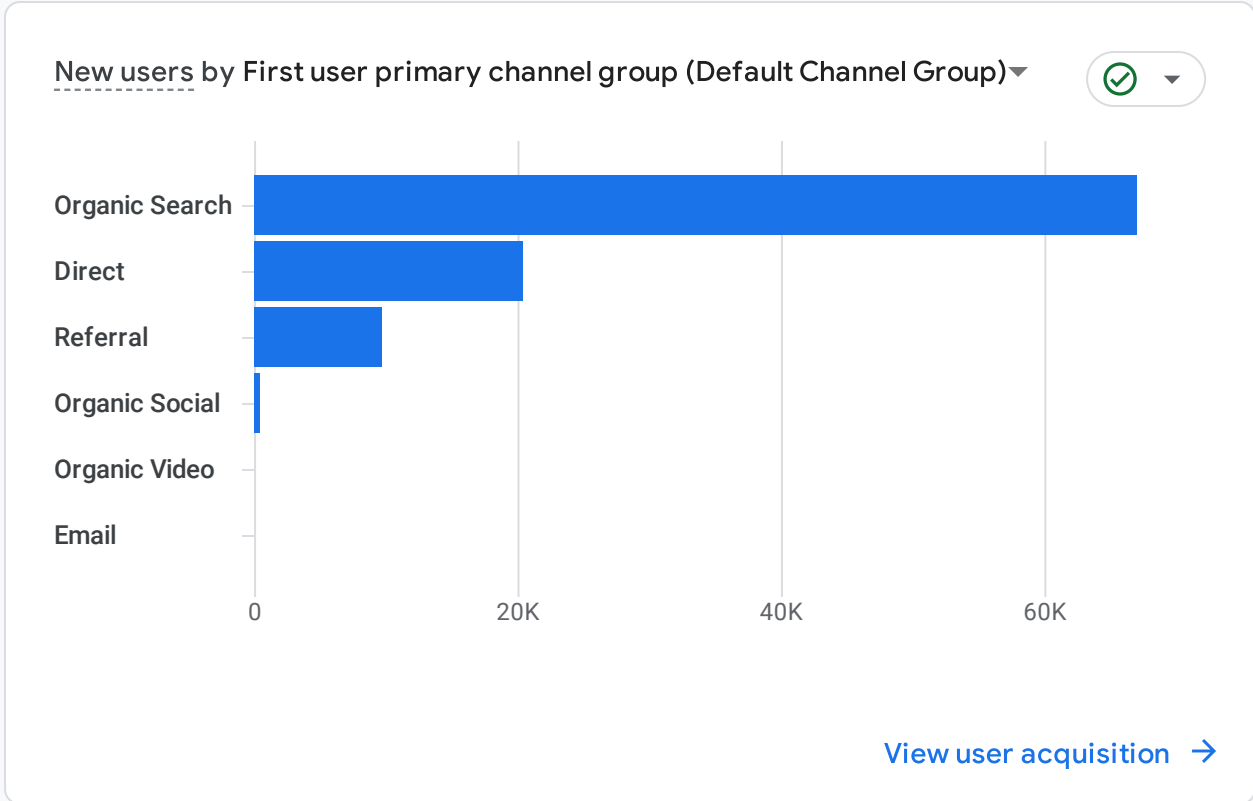

Visitors Summary

January 2023

All Users [Add comparison](#)

Custom Jan 1 - Jan 31, 2024

Reports snapshot

WHERE DO YOUR NEW USERS COME FROM?

WHAT ARE YOUR TOP CAMPAIGNS?

HOW ARE ACTIVE USERS TRENDING?

WHICH PAGES AND SCREENS GET THE MOST VIEWS?

WHAT ARE YOUR TOP EVENTS?

WHAT ARE YOUR TOP CONVERSIONS?

WHAT ARE YOUR TOP SELLING PRODUCTS?

HOW DOES ACTIVITY ON YOUR PLATFORMS COMPARE?