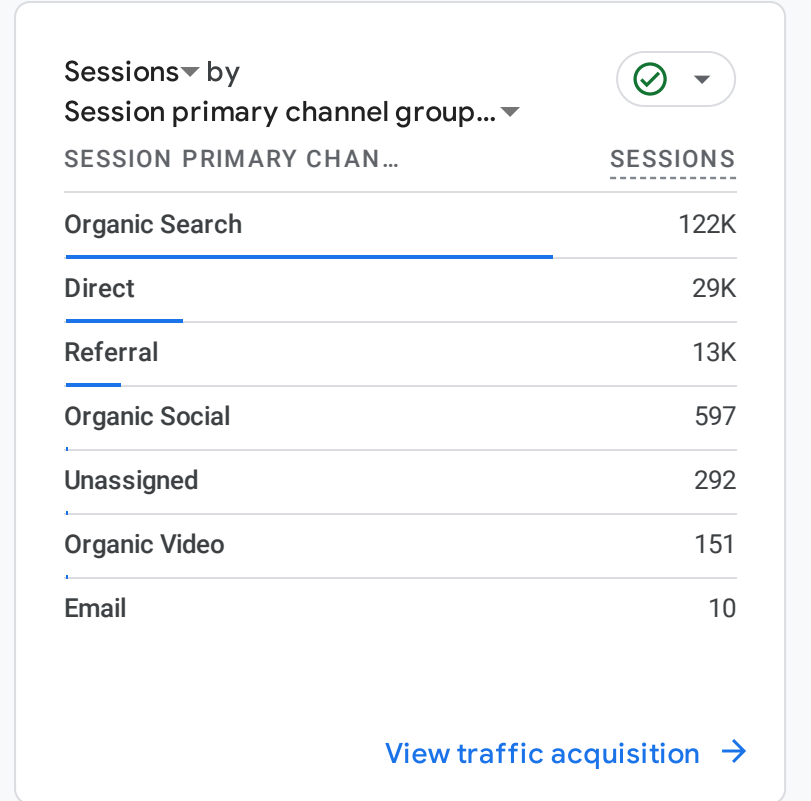

Visitors Summary

January 2023

All Users [Add comparison](#)

Custom Jan 1 - Jan 31, 2024

Reports snapshot

WHERE DO YOUR NEW USERS COME FROM?

WHAT ARE YOUR TOP CAMPAIGNS?

HOW ARE ACTIVE USERS TRENDING?

WHICH PAGES AND SCREENS GET THE MOST VIEWS?

WHAT ARE YOUR TOP EVENTS?

WHAT ARE YOUR TOP CONVERSIONS?

WHAT ARE YOUR TOP SELLING PRODUCTS?

HOW DOES ACTIVITY ON YOUR PLATFORMS COMPARE?