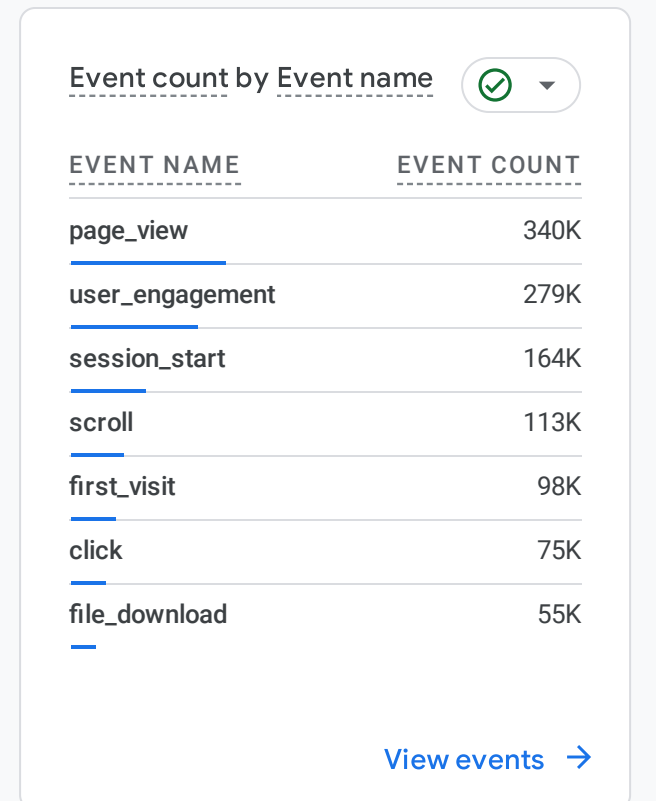

Visitors Summary

January 2023

All Users [Add comparison](#)

Custom Jan 1 - Jan 31, 2024

Reports snapshot

WHERE DO YOUR NEW USERS COME FROM?

WHAT ARE YOUR TOP CAMPAIGNS?

HOW ARE ACTIVE USERS TRENDING?

WHICH PAGES AND SCREENS GET THE MOST VIEWS?

WHAT ARE YOUR TOP EVENTS?

WHAT ARE YOUR TOP CONVERSIONS?

WHAT ARE YOUR TOP SELLING PRODUCTS?

HOW DOES ACTIVITY ON YOUR PLATFORMS COMPARE?