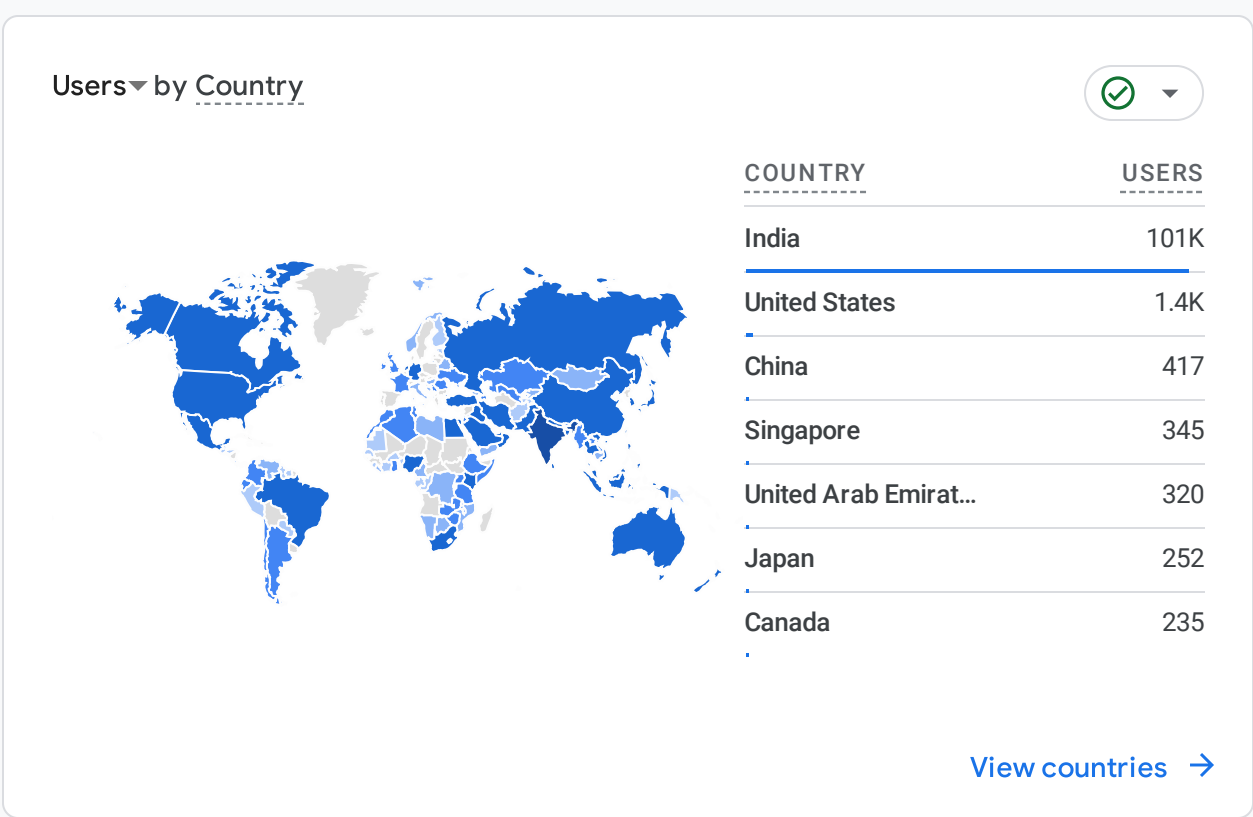

Visitors Summary

January 2023

All Users [Add comparison](#)

Custom Jan 1 - Jan 31, 2024

Reports snapshot

WHERE DO YOUR NEW USERS COME FROM?

WHAT ARE YOUR TOP CAMPAIGNS?

HOW ARE ACTIVE USERS TRENDING?

WHICH PAGES AND SCREENS GET THE MOST VIEWS?

WHAT ARE YOUR TOP EVENTS?

WHAT ARE YOUR TOP CONVERSIONS?

WHAT ARE YOUR TOP SELLING PRODUCTS?

HOW DOES ACTIVITY ON YOUR PLATFORMS COMPARE?