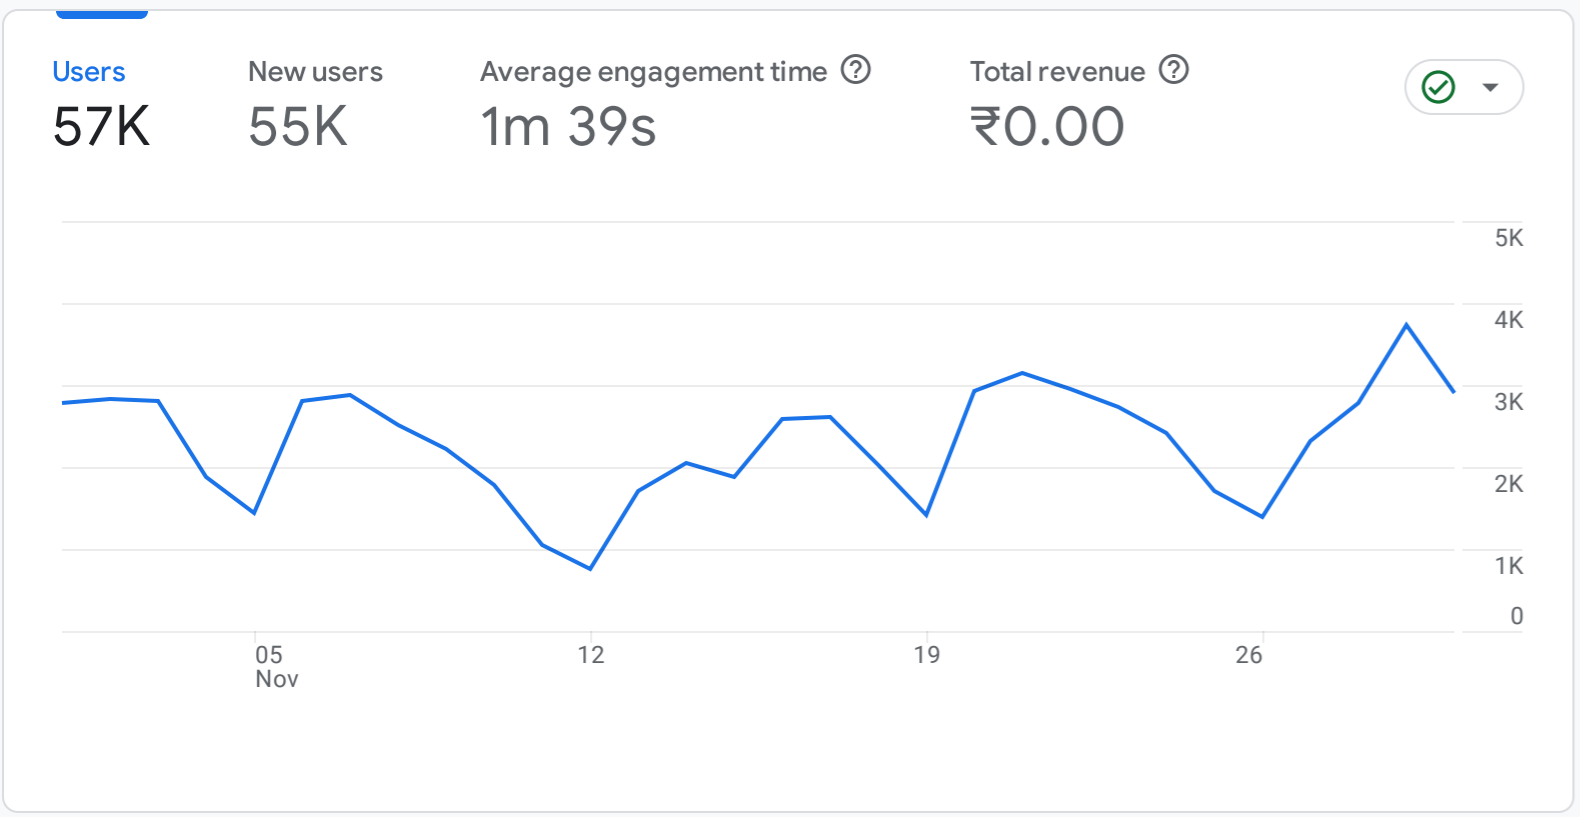

# **Visitors Summary**

November 2023

All Users Add comparison

Custom Nov 1 - Nov 30, 2023

Reports snapshot

WHERE DO YOUR NEW USERS COME FROM?

WHAT ARE YOUR TOP CAMPAIGNS?

HOW ARE ACTIVE USERS TRENDING?

WHICH PAGES AND SCREENS GET THE MOST VIEWS?

WHAT ARE YOUR TOP EVENTS?

WHAT ARE YOUR TOP CONVERSIONS?

WHAT ARE YOUR TOP SELLING PRODUCTS?

HOW DOES ACTIVITY ON YOUR PLATFORMS COMPARE?