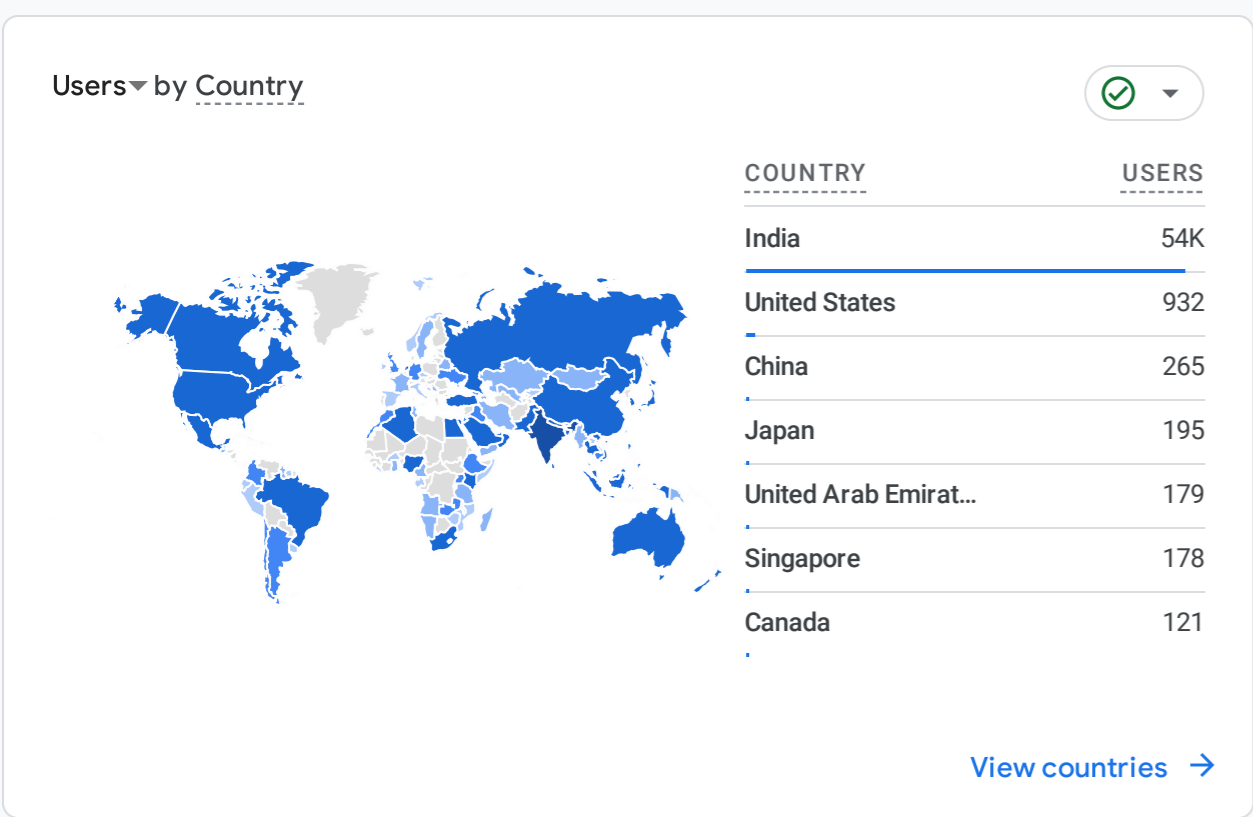

# **Visitors Summary**

November 2023

All Users Add comparison

Custom Nov 1 - Nov 30, 2023

Reports snapshot

WHERE DO YOUR NEW USERS COME FROM?

WHAT ARE YOUR TOP CAMPAIGNS?

HOW ARE ACTIVE USERS TRENDING?

WHICH PAGES AND SCREENS GET THE MOST VIEWS?

WHAT ARE YOUR TOP EVENTS?

WHAT ARE YOUR TOP CONVERSIONS?

WHAT ARE YOUR TOP SELLING PRODUCTS?

HOW DOES ACTIVITY ON YOUR PLATFORMS COMPARE?