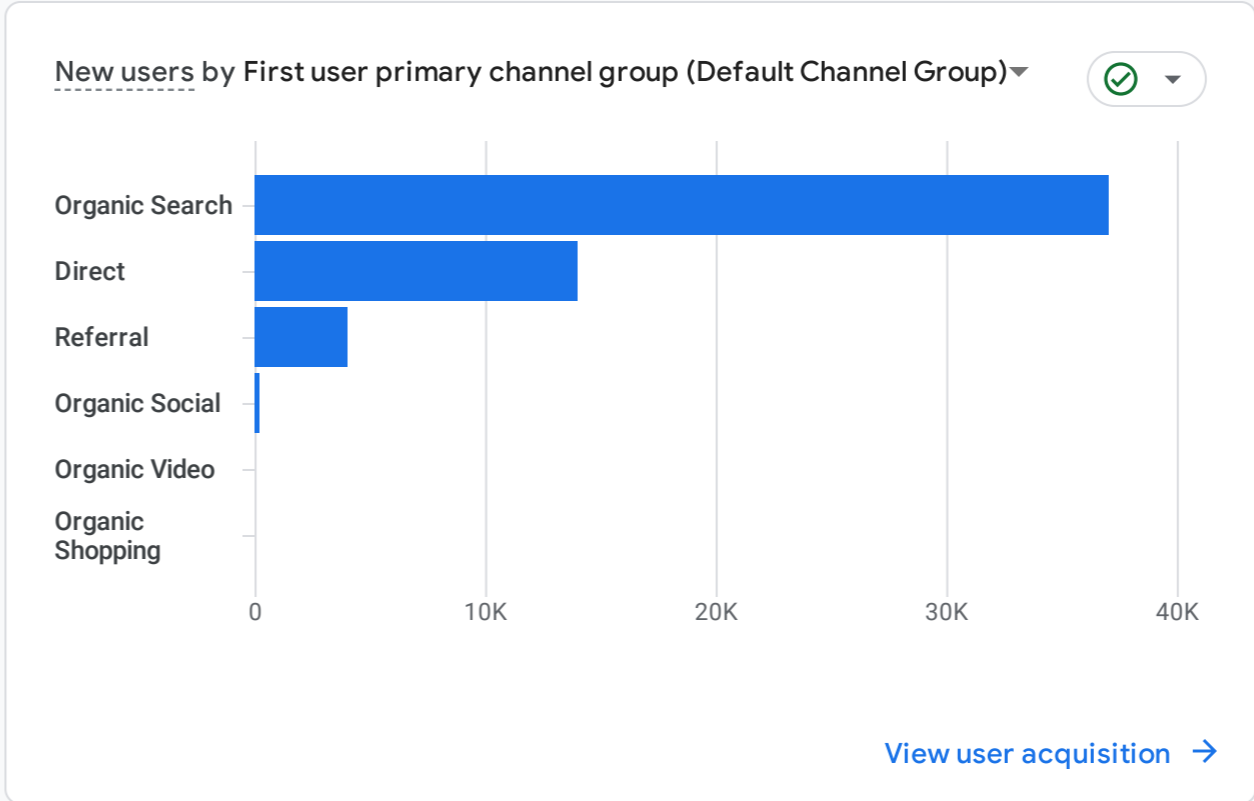

# **Visitors Summary**

November 2023

All Users Add comparison

Custom Nov 1 - Nov 30, 2023

Reports snapshot

WHERE DO YOUR NEW USERS COME FROM?

WHAT ARE YOUR TOP CAMPAIGNS?

HOW ARE ACTIVE USERS TRENDING?

WHICH PAGES AND SCREENS GET THE MOST VIEWS?

WHAT ARE YOUR TOP EVENTS?

WHAT ARE YOUR TOP CONVERSIONS?

WHAT ARE YOUR TOP SELLING PRODUCTS?

HOW DOES ACTIVITY ON YOUR PLATFORMS COMPARE?