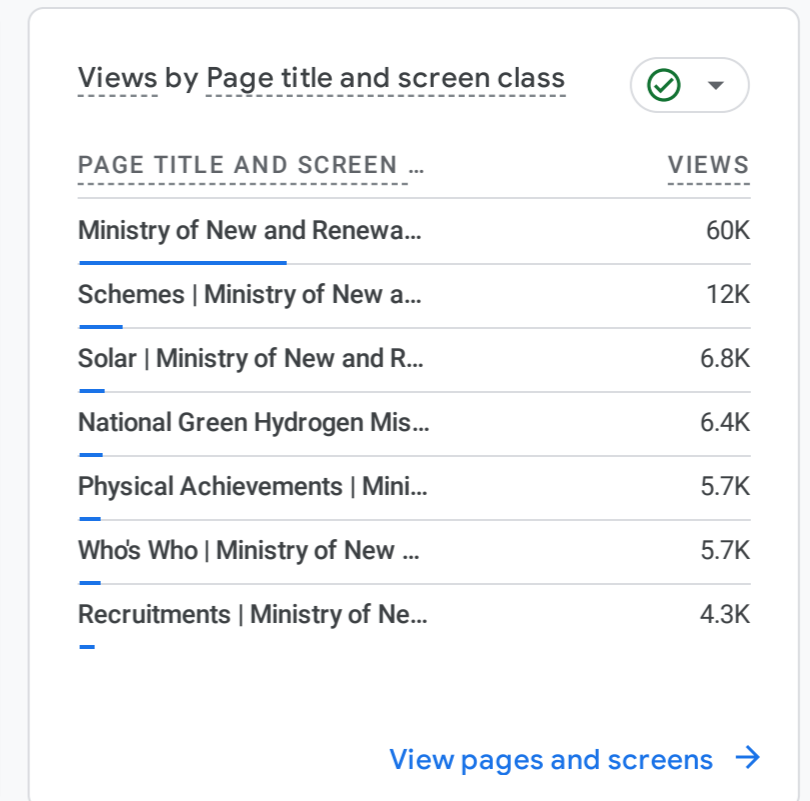

# **Visitors Summary**

November 2023

All Users Add comparison

Custom Nov 1 - Nov 30, 2023

Reports snapshot

WHERE DO YOUR NEW USERS COME FROM?

WHAT ARE YOUR TOP CAMPAIGNS?

HOW ARE ACTIVE USERS TRENDING?

WHICH PAGES AND SCREENS GET THE MOST VIEWS?

WHAT ARE YOUR TOP EVENTS?

WHAT ARE YOUR TOP CONVERSIONS?

WHAT ARE YOUR TOP SELLING PRODUCTS?

HOW DOES ACTIVITY ON YOUR PLATFORMS COMPARE?