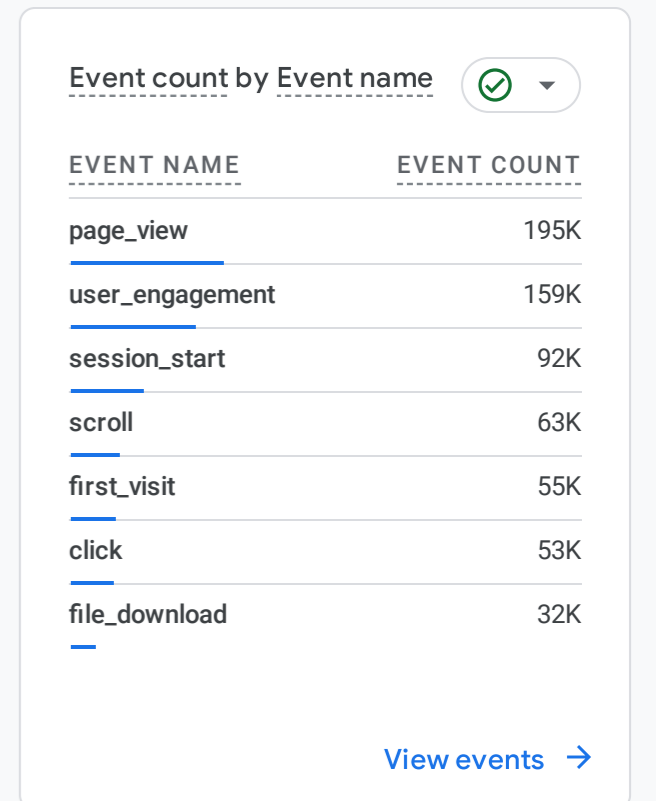

# **Visitors Summary**

November 2023

All Users Add comparison

Custom Nov 1 - Nov 30, 2023

Reports snapshot

WHERE DO YOUR NEW USERS COME FROM?

WHAT ARE YOUR TOP CAMPAIGNS?

HOW ARE ACTIVE USERS TRENDING?

WHICH PAGES AND SCREENS GET THE MOST VIEWS?

WHAT ARE YOUR TOP EVENTS?

WHAT ARE YOUR TOP CONVERSIONS?

WHAT ARE YOUR TOP SELLING PRODUCTS?

HOW DOES ACTIVITY ON YOUR PLATFORMS COMPARE?