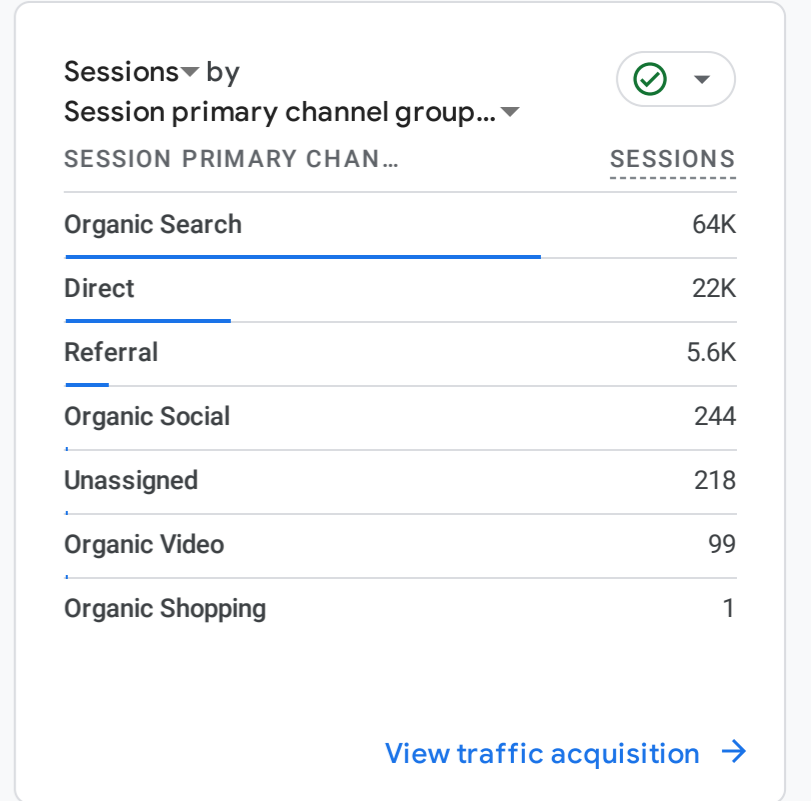

# **Visitors Summary**

November 2023

All Users Add comparison

Custom Nov 1 - Nov 30, 2023

Reports snapshot

WHERE DO YOUR NEW USERS COME FROM?

WHAT ARE YOUR TOP CAMPAIGNS?

HOW ARE ACTIVE USERS TRENDING?

WHICH PAGES AND SCREENS GET THE MOST VIEWS?

WHAT ARE YOUR TOP EVENTS?

WHAT ARE YOUR TOP CONVERSIONS?

WHAT ARE YOUR TOP SELLING PRODUCTS?

HOW DOES ACTIVITY ON YOUR PLATFORMS COMPARE?