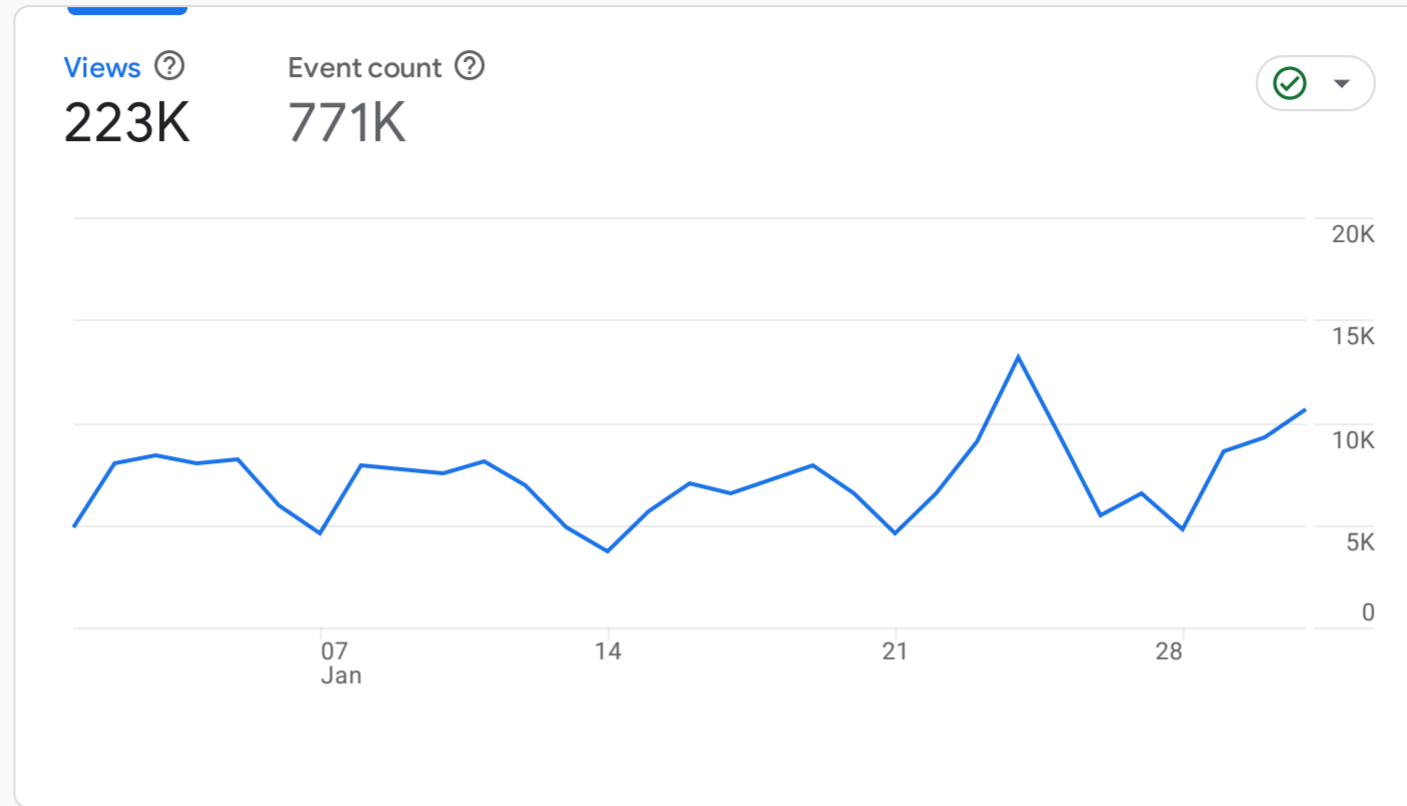

Visitor Summary

January 2024

All Users Add comparison +

Custom Jan 1 - Jan 31, 2024

Traffic acquisition: Session primary channel group (Default Channel Group)

Add filter +

Users by Session primary channel group (Default Channel Group) over time

Users by Session primary channel group (Default Channel Group)

Search...

Rows per page: 10 1-5 of 5

| Session primary...Channel Group) + | ↓ Users | Sessions | Engaged sessions | Average engagement time per session | Engaged sessions per user | Events per session | Engagement rate | Event count | Conversions | Total revenue |
|------------------------------------|---------------|---------------|------------------|-------------------------------------|---------------------------|--------------------|-----------------|-------------|-------------|---------------|
| | 100% of total | 100% of total | 100% of total | Avg 0% | Avg 0% | Avg 0% | Avg 0% | All events | All events | |
| 1 Organic Search | 86,475 | 124,526 | 74,280 | 31s | 0.86 | 4.85 | 59.65% | 604,163 | 0.00 | ₹0.00 |
| 2 Direct | 13,955 | 23,984 | 12,131 | 24s | 0.87 | 4.63 | 50.58% | 111,062 | 0.00 | ₹0.00 |
| 3 Referral | 5,118 | 9,487 | 6,054 | 45s | 1.18 | 5.74 | 63.81% | 54,475 | 0.00 | ₹0.00 |
| 4 Unassigned | 155 | 163 | 0 | 55s | 0.00 | 3.96 | 0% | 645 | 0.00 | ₹0.00 |
| 5 Organic Social | 33 | 70 | 37 | 25s | 1.12 | 3.79 | 52.86% | 265 | 0.00 | ₹0.00 |

Engagement overview

Event count by Event name

| EVENT NAME | EVENT COUNT |
|-----------------|-------------|
| page_view | 223K |
| session_start | 155K |
| user_engagement | 154K |
| first_visit | 95K |
| scroll | 62K |
| click | 50K |
| file_download | 29K |