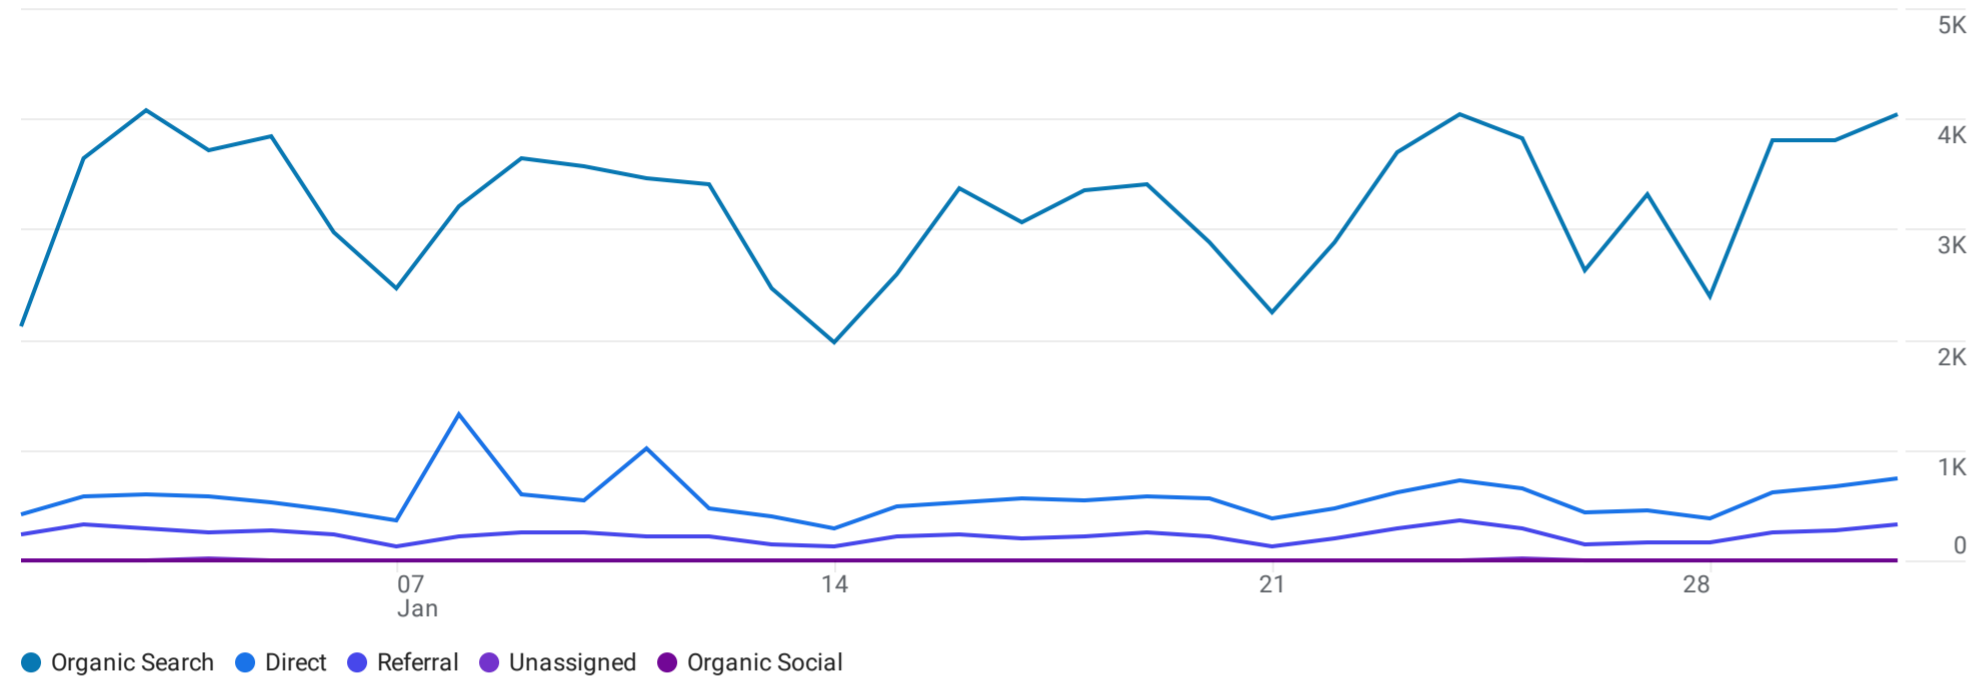

Visitor Summary

January 2024

All Users Add comparison +

Custom Jan 1 - Jan 31, 2024

Traffic acquisition: Session primary channel group (Default Channel Group)

Add filter +

Users by Session primary channel group (Default Channel Group) over time

Users by Session primary channel group (Default Channel Group)

Search...

Rows per page: 10 1-5 of 5

| Session primary...Channel Group) + | ↓ Users | Sessions | Engaged sessions | Average engagement time per session | Engaged sessions per user | Events per session | Engagement rate | Event count | Conversions | Total revenue |
|------------------------------------|---------------|---------------|------------------|-------------------------------------|---------------------------|--------------------|-----------------|-------------|-------------|---------------|
| | 100% of total | 100% of total | 100% of total | Avg 0% | Avg 0% | Avg 0% | Avg 0% | All events | All events | |
| 1 Organic Search | 86,475 | 124,526 | 74,280 | 31s | 0.86 | 4.85 | 59.65% | 604,163 | 0.00 | ₹0.00 |
| 2 Direct | 13,955 | 23,984 | 12,131 | 24s | 0.87 | 4.63 | 50.58% | 111,062 | 0.00 | ₹0.00 |
| 3 Referral | 5,118 | 9,487 | 6,054 | 45s | 1.18 | 5.74 | 63.81% | 54,475 | 0.00 | ₹0.00 |
| 4 Unassigned | 155 | 163 | 0 | 55s | 0.00 | 3.96 | 0% | 645 | 0.00 | ₹0.00 |
| 5 Organic Social | 33 | 70 | 37 | 25s | 1.12 | 3.79 | 52.86% | 265 | 0.00 | ₹0.00 |

Engagement overview

Event count by Event name

| EVENT NAME | EVENT COUNT |
|-----------------|-------------|
| page_view | 223K |
| session_start | 155K |
| user_engagement | 154K |
| first_visit | 95K |
| scroll | 62K |
| click | 50K |
| file_download | 29K |