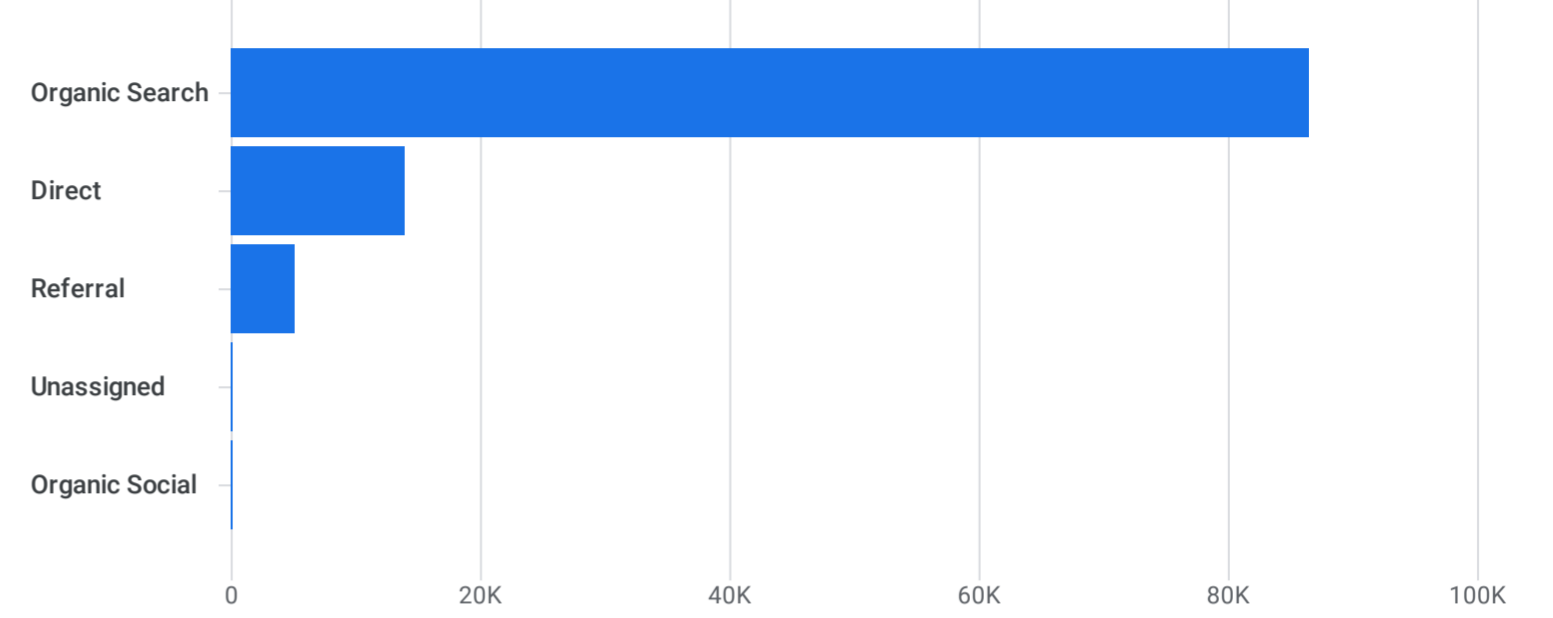

Visitor Summary

January 2024

All Users Add comparison +

Custom Jan 1 - Jan 31, 2024

Traffic acquisition: Session primary channel group (Default Channel Group)

Add filter +

Users by Session primary channel group (Default Channel Group) over time

Users by Session primary channel group (Default Channel Group)

Search...

Rows per page: 10 1-5 of 5

| Session primary...Channel Group) + | ↓ Users | Sessions | Engaged sessions | Average engagement time per session | Engaged sessions per user | Events per session | Engagement rate | Event count | Conversions | Total revenue |
|------------------------------------|---------------|---------------|------------------|-------------------------------------|---------------------------|--------------------|-----------------|-------------|-------------|---------------|
| | 100% of total | 100% of total | 100% of total | Avg 0% | Avg 0% | Avg 0% | Avg 0% | All events | All events | |
| 1 Organic Search | 86,475 | 124,526 | 74,280 | 31s | 0.86 | 4.85 | 59.65% | 604,163 | 0.00 | ₹0.00 |
| 2 Direct | 13,955 | 23,984 | 12,131 | 24s | 0.87 | 4.63 | 50.58% | 111,062 | 0.00 | ₹0.00 |
| 3 Referral | 5,118 | 9,487 | 6,054 | 45s | 1.18 | 5.74 | 63.81% | 54,475 | 0.00 | ₹0.00 |
| 4 Unassigned | 155 | 163 | 0 | 55s | 0.00 | 3.96 | 0% | 645 | 0.00 | ₹0.00 |
| 5 Organic Social | 33 | 70 | 37 | 25s | 1.12 | 3.79 | 52.86% | 265 | 0.00 | ₹0.00 |

Engagement overview

Event count by Event name

| EVENT NAME | EVENT COUNT |
|-----------------|-------------|
| page_view | 223K |
| session_start | 155K |
| user_engagement | 154K |
| first_visit | 95K |
| scroll | 62K |
| click | 50K |
| file_download | 29K |