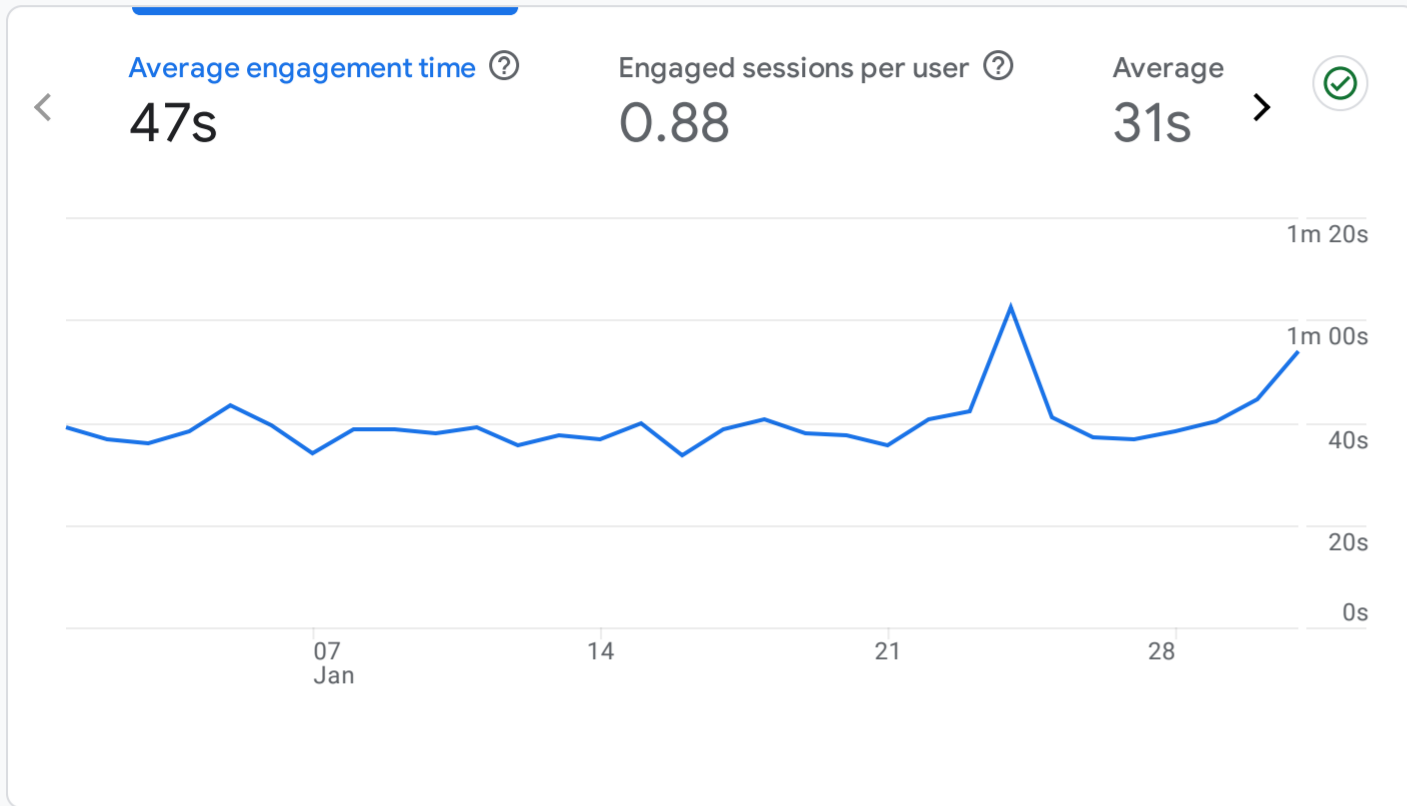

Visitor Summary

January 2024

All Users Add comparison +

Custom Jan 1 - Jan 31, 2024

Traffic acquisition: Session primary channel group (Default Channel Group)

Add filter +

Users by Session primary channel group (Default Channel Group) over time

Users by Session primary channel group (Default Channel Group)

Search...

Rows per page: 10 1-5 of 5

| Session primary...Channel Group) + | ↓ Users | Sessions | Engaged sessions | Average engagement time per session | Engaged sessions per user | Events per session | Engagement rate | Event count | Conversions | Total revenue |
|------------------------------------|---------------|---------------|------------------|-------------------------------------|---------------------------|--------------------|-----------------|-------------|-------------|---------------|
| | 100% of total | 100% of total | 100% of total | Avg 0% | Avg 0% | Avg 0% | Avg 0% | All events | All events | |
| 1 Organic Search | 86,475 | 124,526 | 74,280 | 31s | 0.86 | 4.85 | 59.65% | 604,163 | 0.00 | ₹0.00 |
| 2 Direct | 13,955 | 23,984 | 12,131 | 24s | 0.87 | 4.63 | 50.58% | 111,062 | 0.00 | ₹0.00 |
| 3 Referral | 5,118 | 9,487 | 6,054 | 45s | 1.18 | 5.74 | 63.81% | 54,475 | 0.00 | ₹0.00 |
| 4 Unassigned | 155 | 163 | 0 | 55s | 0.00 | 3.96 | 0% | 645 | 0.00 | ₹0.00 |
| 5 Organic Social | 33 | 70 | 37 | 25s | 1.12 | 3.79 | 52.86% | 265 | 0.00 | ₹0.00 |

Engagement overview

Event count by Event name

| EVENT NAME | EVENT COUNT |
|-----------------|-------------|
| page_view | 223K |
| session_start | 155K |
| user_engagement | 154K |
| first_visit | 95K |
| scroll | 62K |
| click | 50K |
| file_download | 29K |