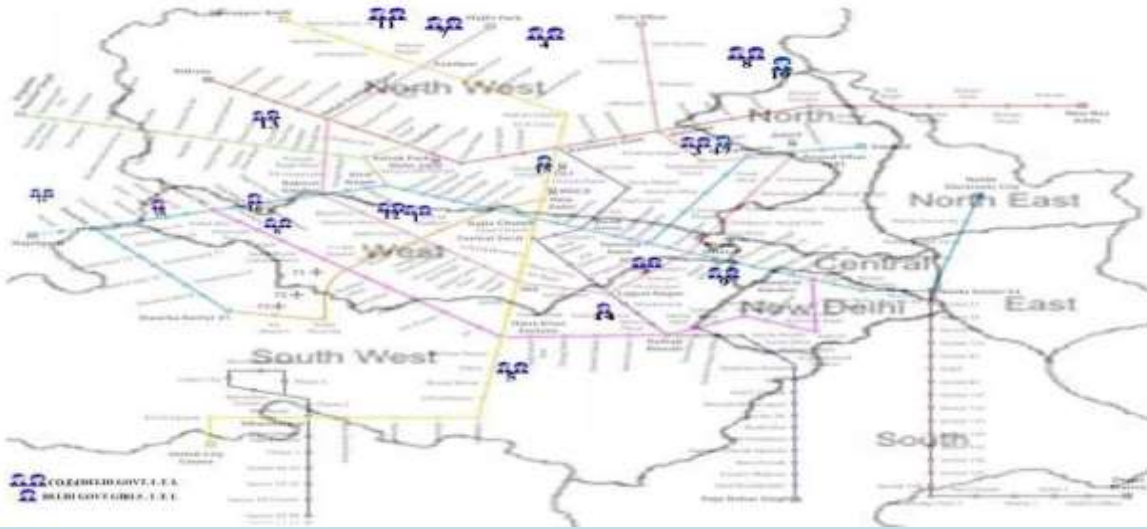

DETAILS OF DELHI GOVERNMENT'S INSTITUTES/ITI'S

MAP WITH ITIs LOCATION

S. No	Name & Address	Institute Code	Nearest Landmark	Principal/Vice Principal	Telephone No./ Help Desk	Email & ITI Website
1	ITI, Pusa, New Delhi-110012 (Co-educational)	PUSA	(Nearest Metro station: Rajindra Place/Patel Nagar)	Sh. Vijay Kumar (Principal)	21521477 21522833	Email: itipusa@hotmail.com; itipusa.delhi@gov.in Website: www.itipusa.delhi.gov.in
2.	ITI, Arab-Ki-Sarai, Nizamuddin, Adjacent to Humayun Tomb, Opp Police Station Nizamuddin), New Delhi-110013 (Co-educational)	Nizamuddin	(Nearest Metro station: Jawaharlal Nehru Stadium)	Sh. S. Augusthy (Principal)	24359531 24351667	Email: itiaks2011@gmail.com; itiaks.delhi@gov.in Website: www.itiaks.delhi.gov.in
3.	ITI Shahdara, Delhi-110095 (Co-educational)	Shahdara	(Nearest Metro station: Jhilmil Colony)	Smt. Kalpna Goyal (Principal)	22150343 22168727	Email: itishahdara.delhi@nic.in Website: www.itishahdara.delhi.gov.in
4.	Sir C.V. Raman ITI, Dheerpur, Delhi – 110009 (Co-educational)	Dheerpur	(Landmark: Nirankari Satsang Sarover/Burari Crossing)	Sh. K.K Narwal (Principal) Sh. R. P. Kathuria (Vice Principal)	20871201 20871202	Email: scvradmn2016@gmail.com iticvrman.delhi@gmail.com Website: www.scvriti.delhi.gov.in
5.	ITI Malviya Nagar New Delhi-110017 (Co-educational)	Malviya Nagar	(Nearest Metro station: Malviya Nagar/Hauz Khas)	Sh. Virender Kerketta (Vice Principal/HOO)	20861383 20863952	Email: itimvnagar@yahoo.co.in; itimn.delhi@gov.in Website: www.mniti.delhi.gov.in