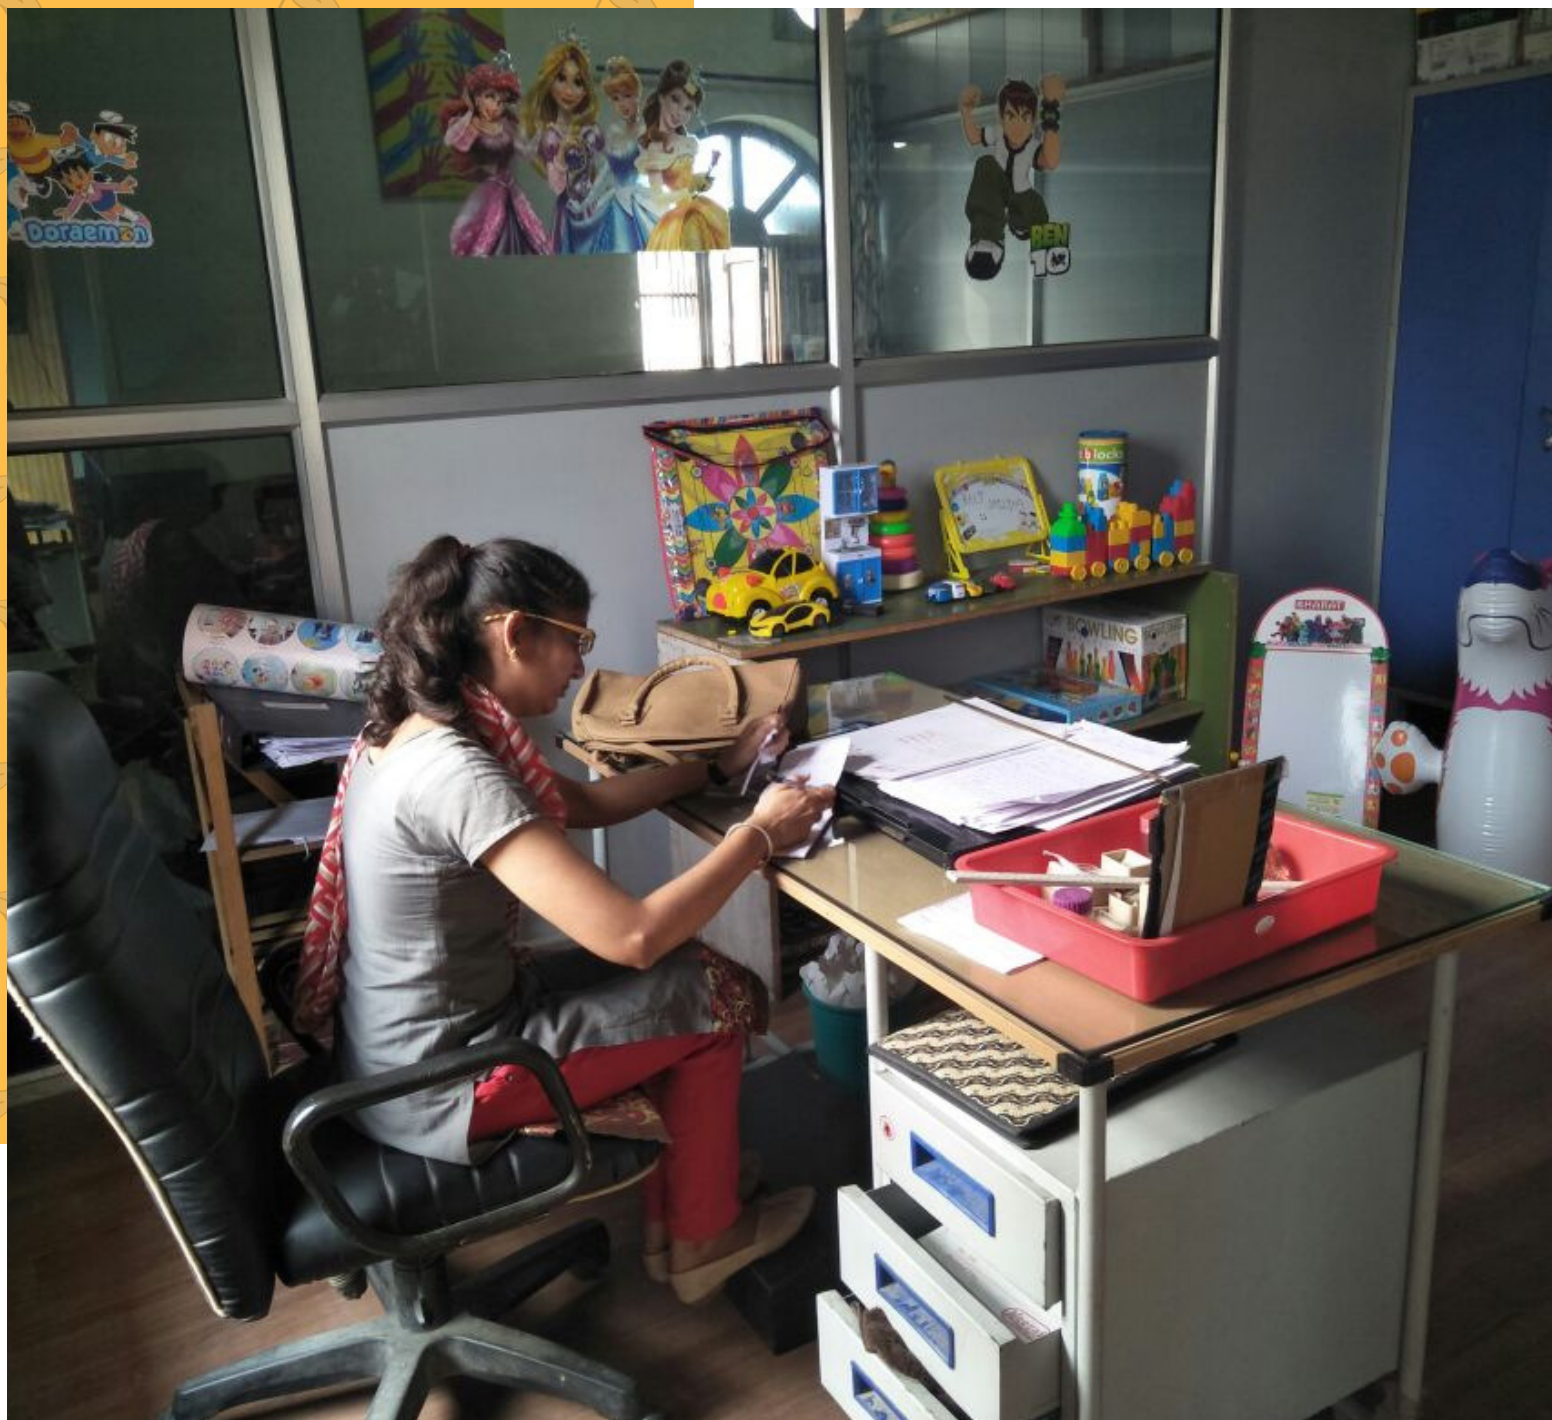

CHILD-FRIENDLY COUNSELLING ROOMS

SEPTEMBER, 2017

AN INITIATIVE BY:
DISTRICT CHILD PROTECTION
UNIT, AMBALA

PLAY THERAPY FOR CHILDREN

**A CHILD FRIENDLY CORNER IN
CHILD WELFARE COMMITTEE.**

GIVING CHILDREN THE 'FEEL OF HOME'.