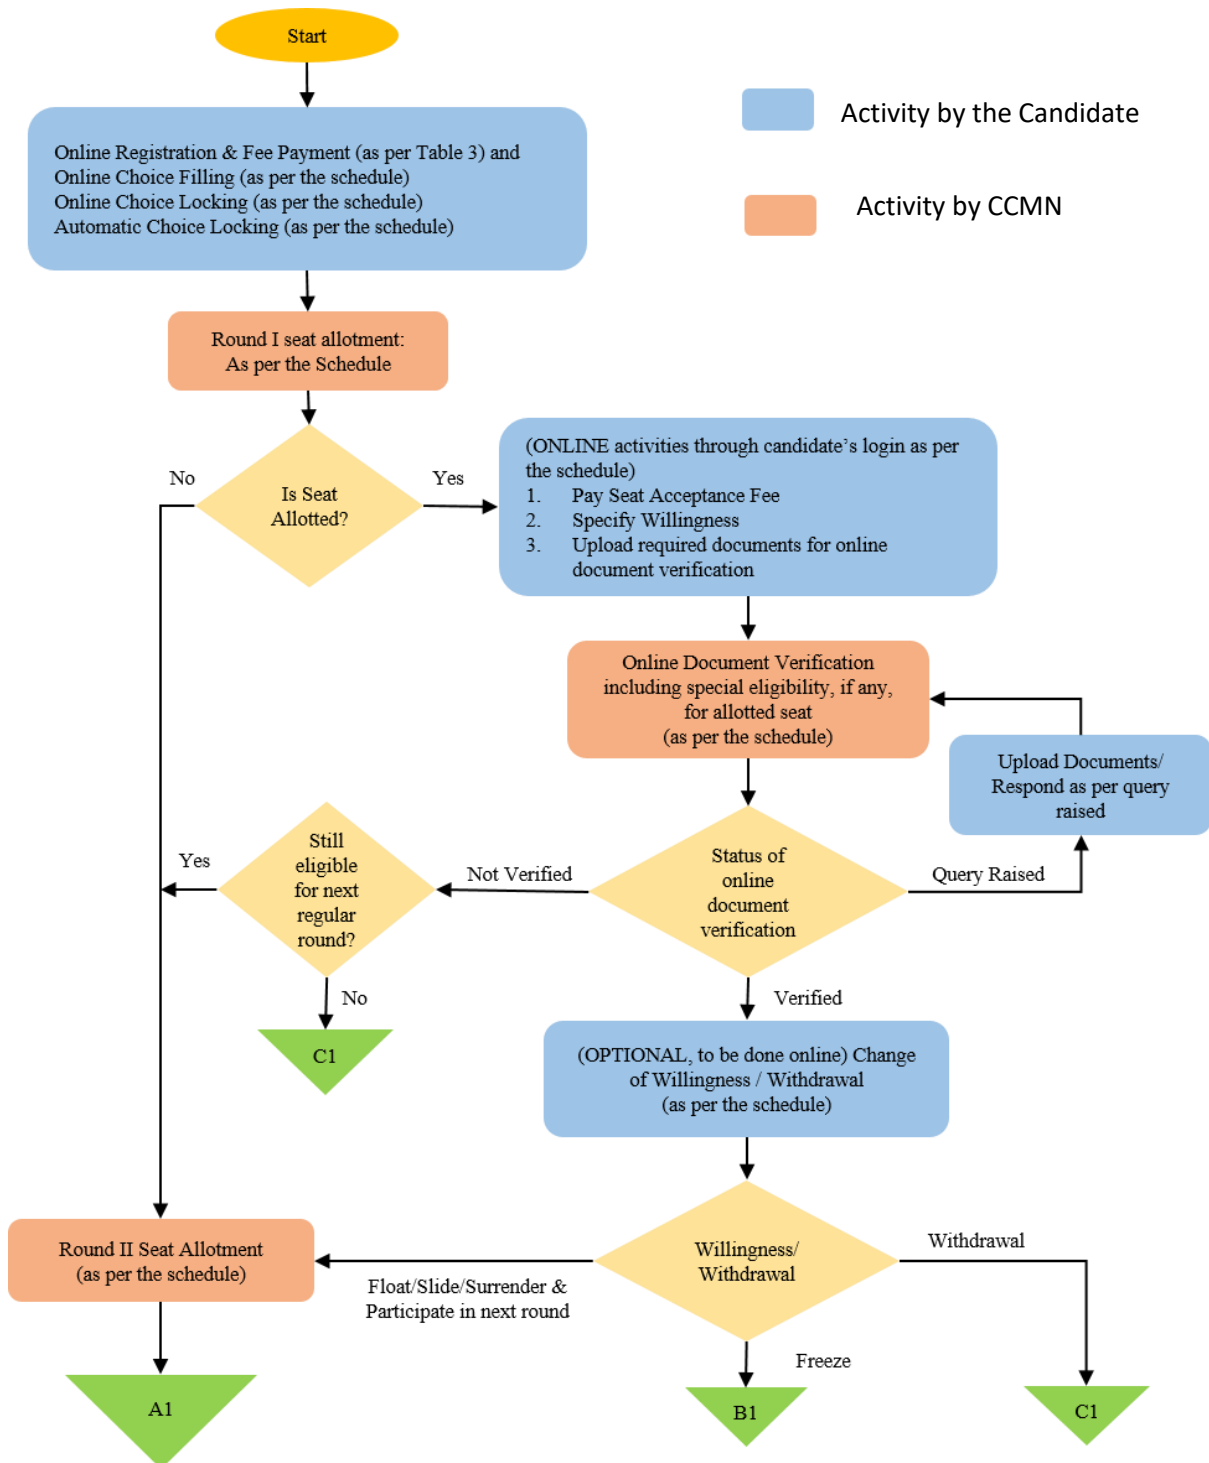

Flowchart for Regular Rounds

Important Note: After the Regular Rounds the candidate may participate in the SR or/and NSR with new registration & new choice list or physically report at FAI as per the schedule.

Flowchart for Special Rounds

Important Note: After the Special Rounds the candidate may participate in the NSR with new registration & new choice list or physically report at FAI as per the schedule.

Flowchart for National Spot Round

Important Note: After the NSR, the candidate is required to physically report at FAI as per the schedule.

Disclaimer:

The above flowcharts are merely a pictorial representation of different activities. Candidates are requested to refer the information brochure thoroughly.