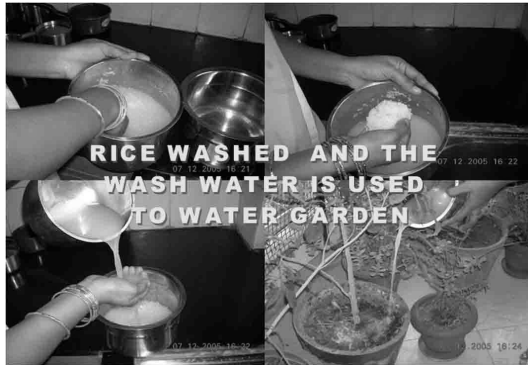

Bio-methanation is a wealth made out of waste.

Bio Digester ExNoRa

Reuse water for gardening and flush tank purposes

Sewage water (Called as Black Water)	Toilet & stored in septic tank	Watering garden and for construction activity
Sullage water (Called as Grey Water)	Dish wash place	Watering Kitchen Garden & ornamental garden
Bathage Called as White Water	Soap waste water from Bath room	Root Bed Treatment-through cannas

Don't call it waste water any more, say USED WATER

Septic Tank

**To convert waste-water as water for garden with the help of Bacteria
SEWAGE**

The Black Water

CLEAN SULLAGE The Gray Water

Unclean sullage from wash place. (Grey water)

While washing dishes replace strong detergents with organic detergents the sullage can be used to water plants. An organic detergent powder can be made by mixing equal quantities sweet lemon, orange, lemon peels along with soap nut (sheekkai) and grinding it to a fine powder. This is as good as Soap Powder