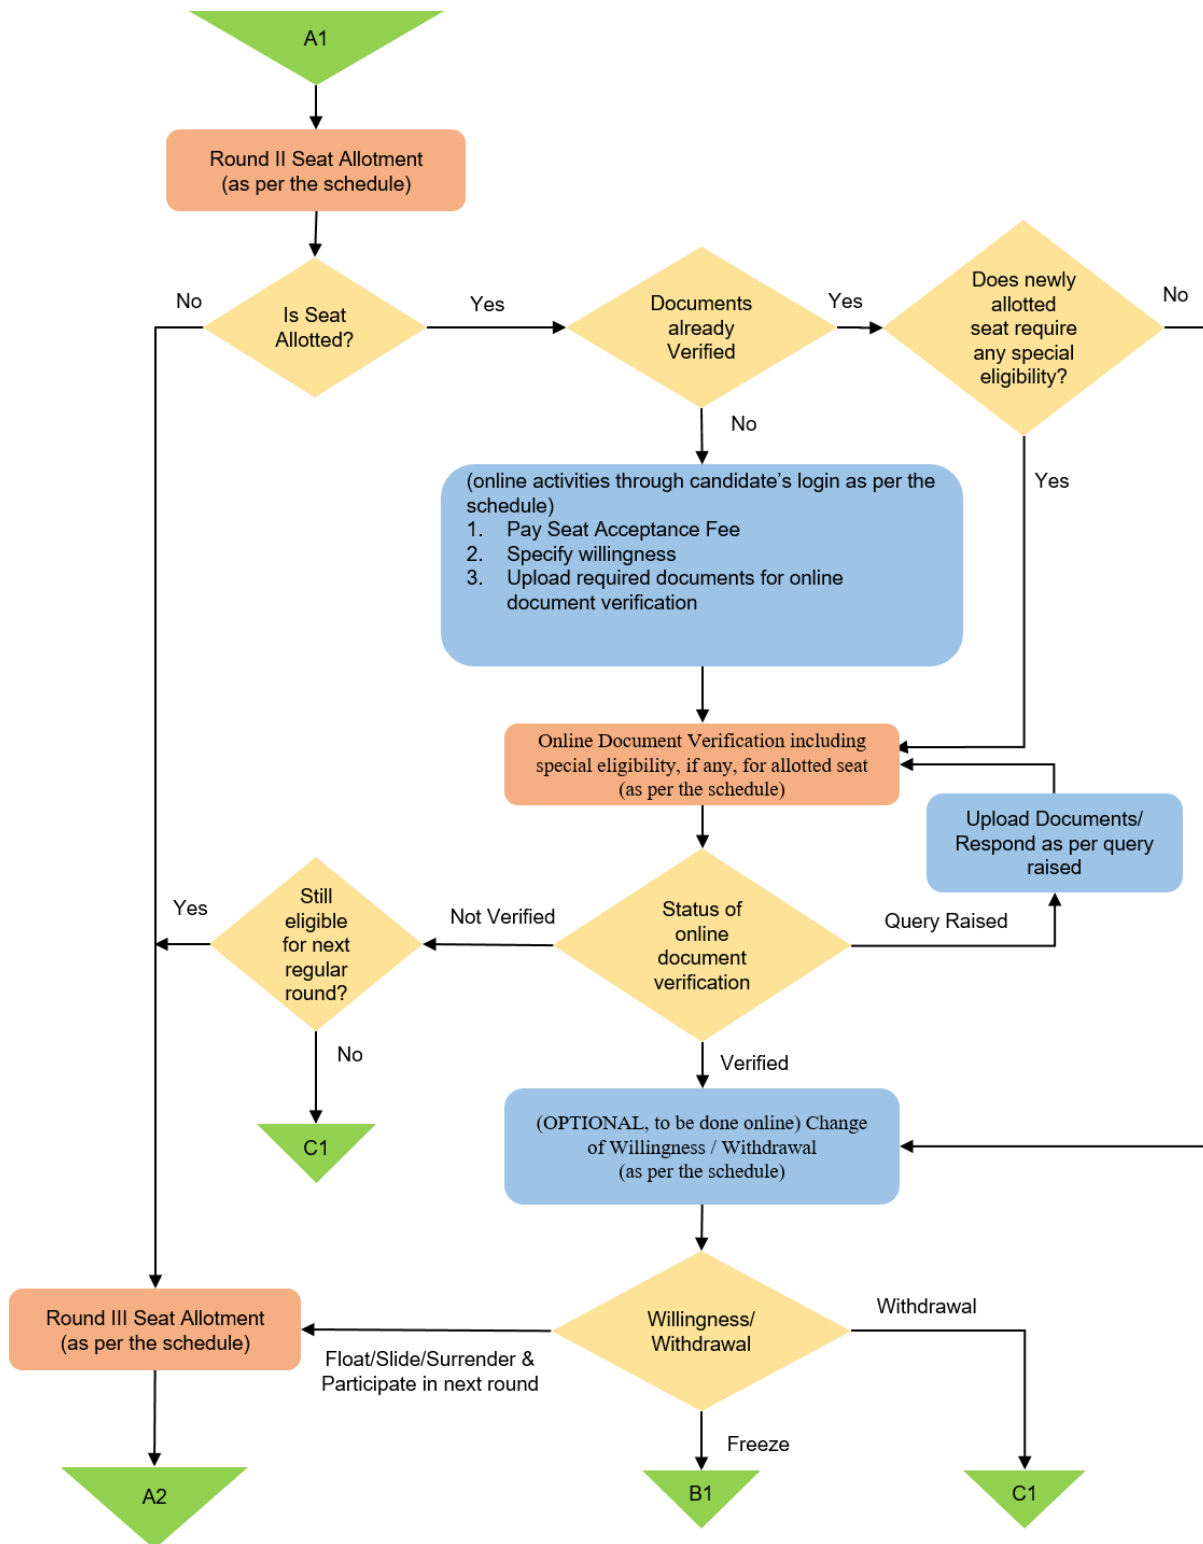

Flowchart for Regular Rounds

Important Note: After the Regular Rounds the candidate may participate in the SR or/and NSR with new registration & new choice list or physically report at FAI as per the schedule.

Flowchart for Special Rounds

Important Note: After the Special Rounds the candidate may participate in the NSR with new registration & new choice list or physically report at FAI as per the schedule.

Flowchart for National Spot Round

Important Note: After the NSR, the candidate is required to physically report at FAI as per the schedule.

Disclaimer:

The above flowcharts are merely a pictorial representation of different activities. Candidates are requested to refer the information brochure thoroughly.