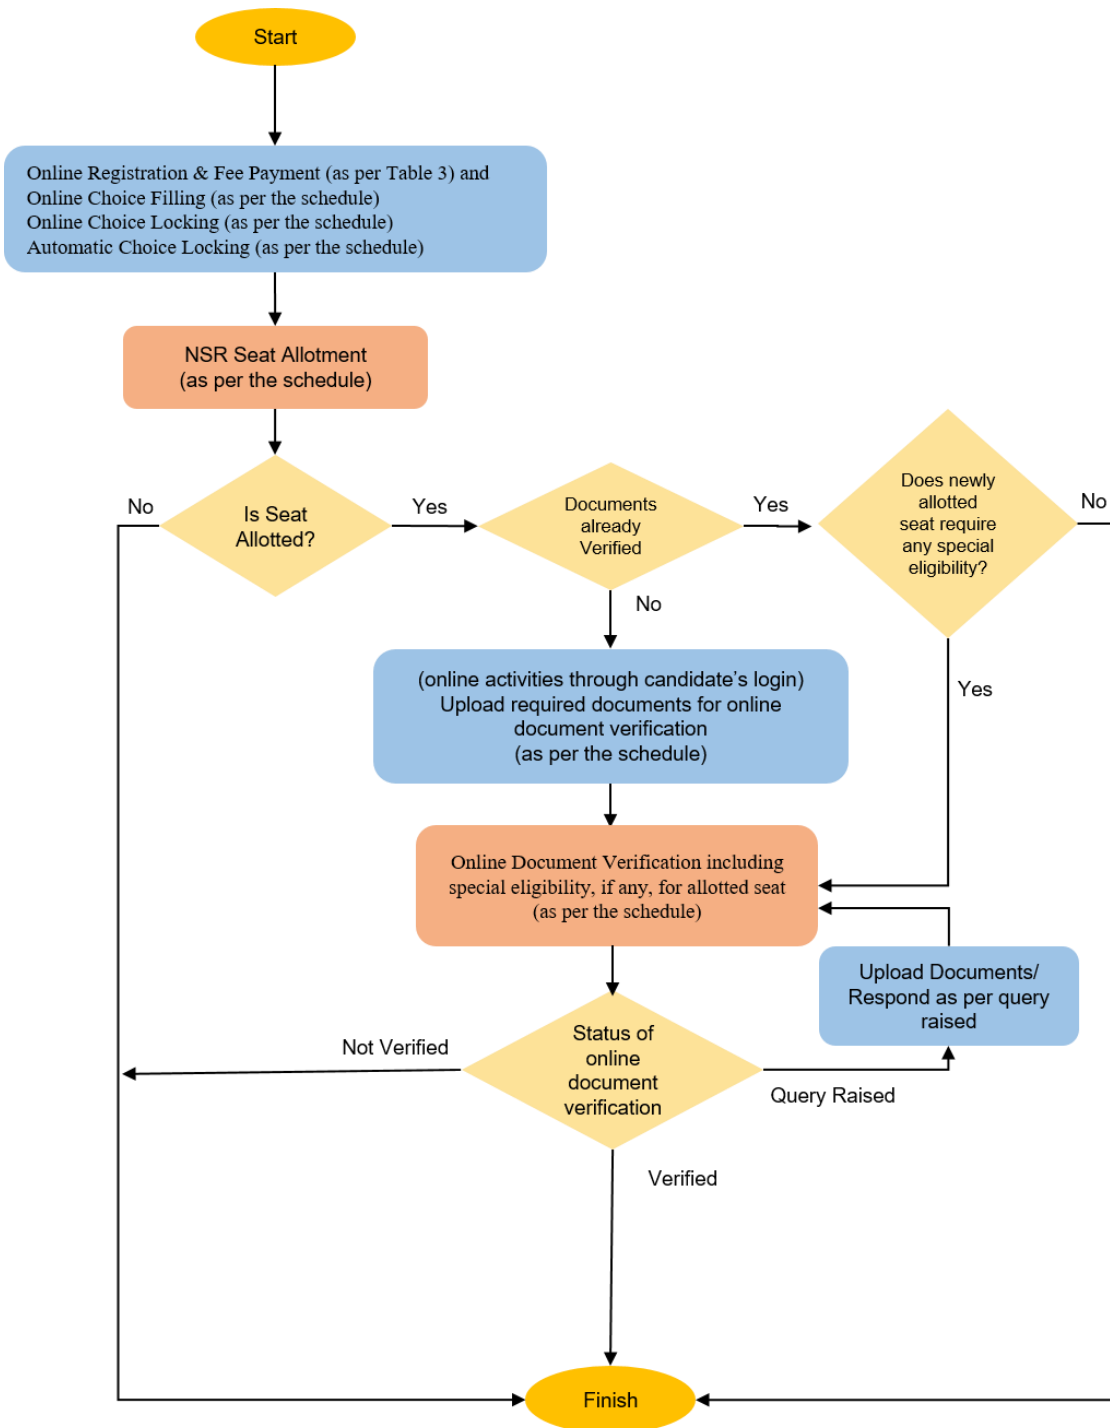

Flowchart for Regular Rounds

Important Note: After the Regular Rounds the candidate may participate in the SR or/and NSR with new registration & new choice list or physically report at FAI as per the schedule.

Flowchart for Special Rounds

Important Note: After the Special Rounds the candidate may participate in the NSR with new registration & new choice list or physically report at FAI as per the schedule.

Flowchart for National Spot Round

Important Note: After the NSR, the candidate is required to physically report at FAI as per the schedule.

Disclaimer:

The above flowcharts are merely a pictorial representation of different activities. Candidates are requested to refer the information brochure thoroughly.