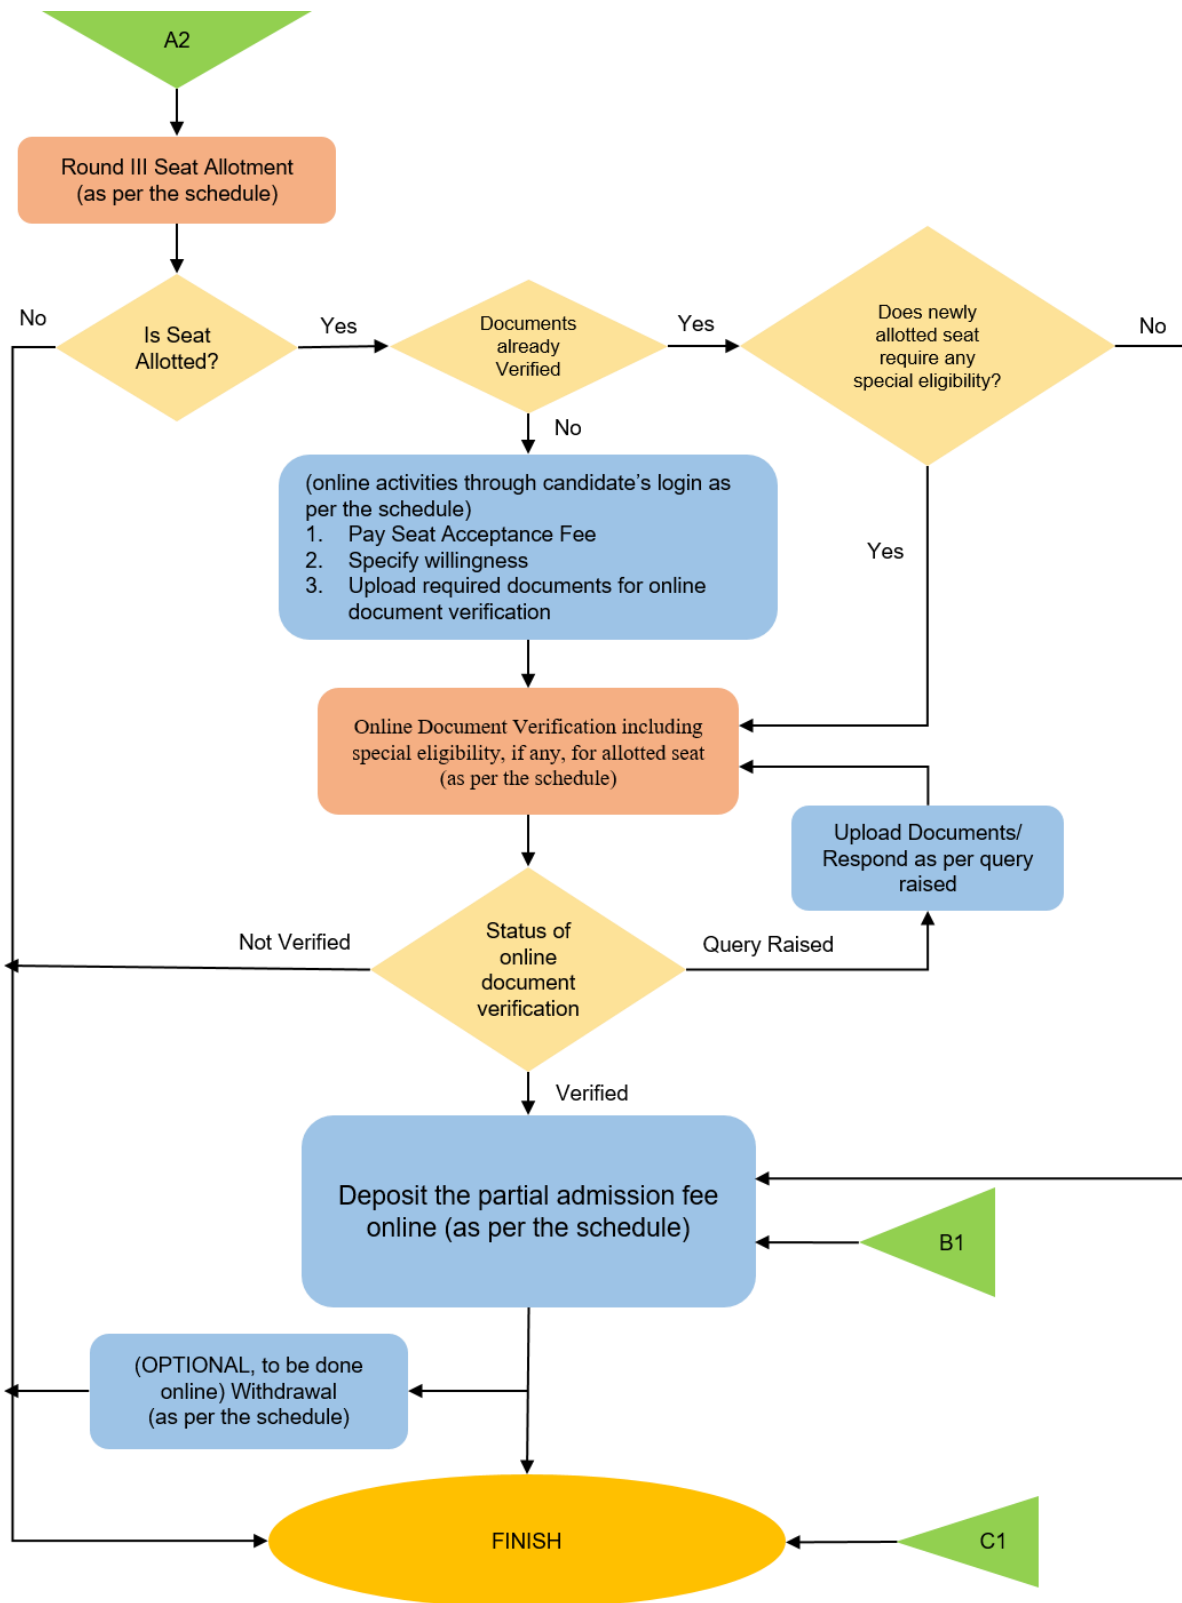

Flowchart for Regular Rounds

Important Note: After the Regular Rounds the candidate may participate in the SR or/and NSR with new registration & new choice list or physically report at FAI as per the schedule.

Flowchart for Special Rounds

Important Note: After the Special Rounds the candidate may participate in the NSR with new registration & new choice list or physically report at FAI as per the schedule.

Flowchart for National Spot Round

Important Note: After the NSR, the candidate is required to physically report at FAI as per the schedule.

Disclaimer:

The above flowcharts are merely a pictorial representation of different activities. Candidates are requested to refer the information brochure thoroughly.