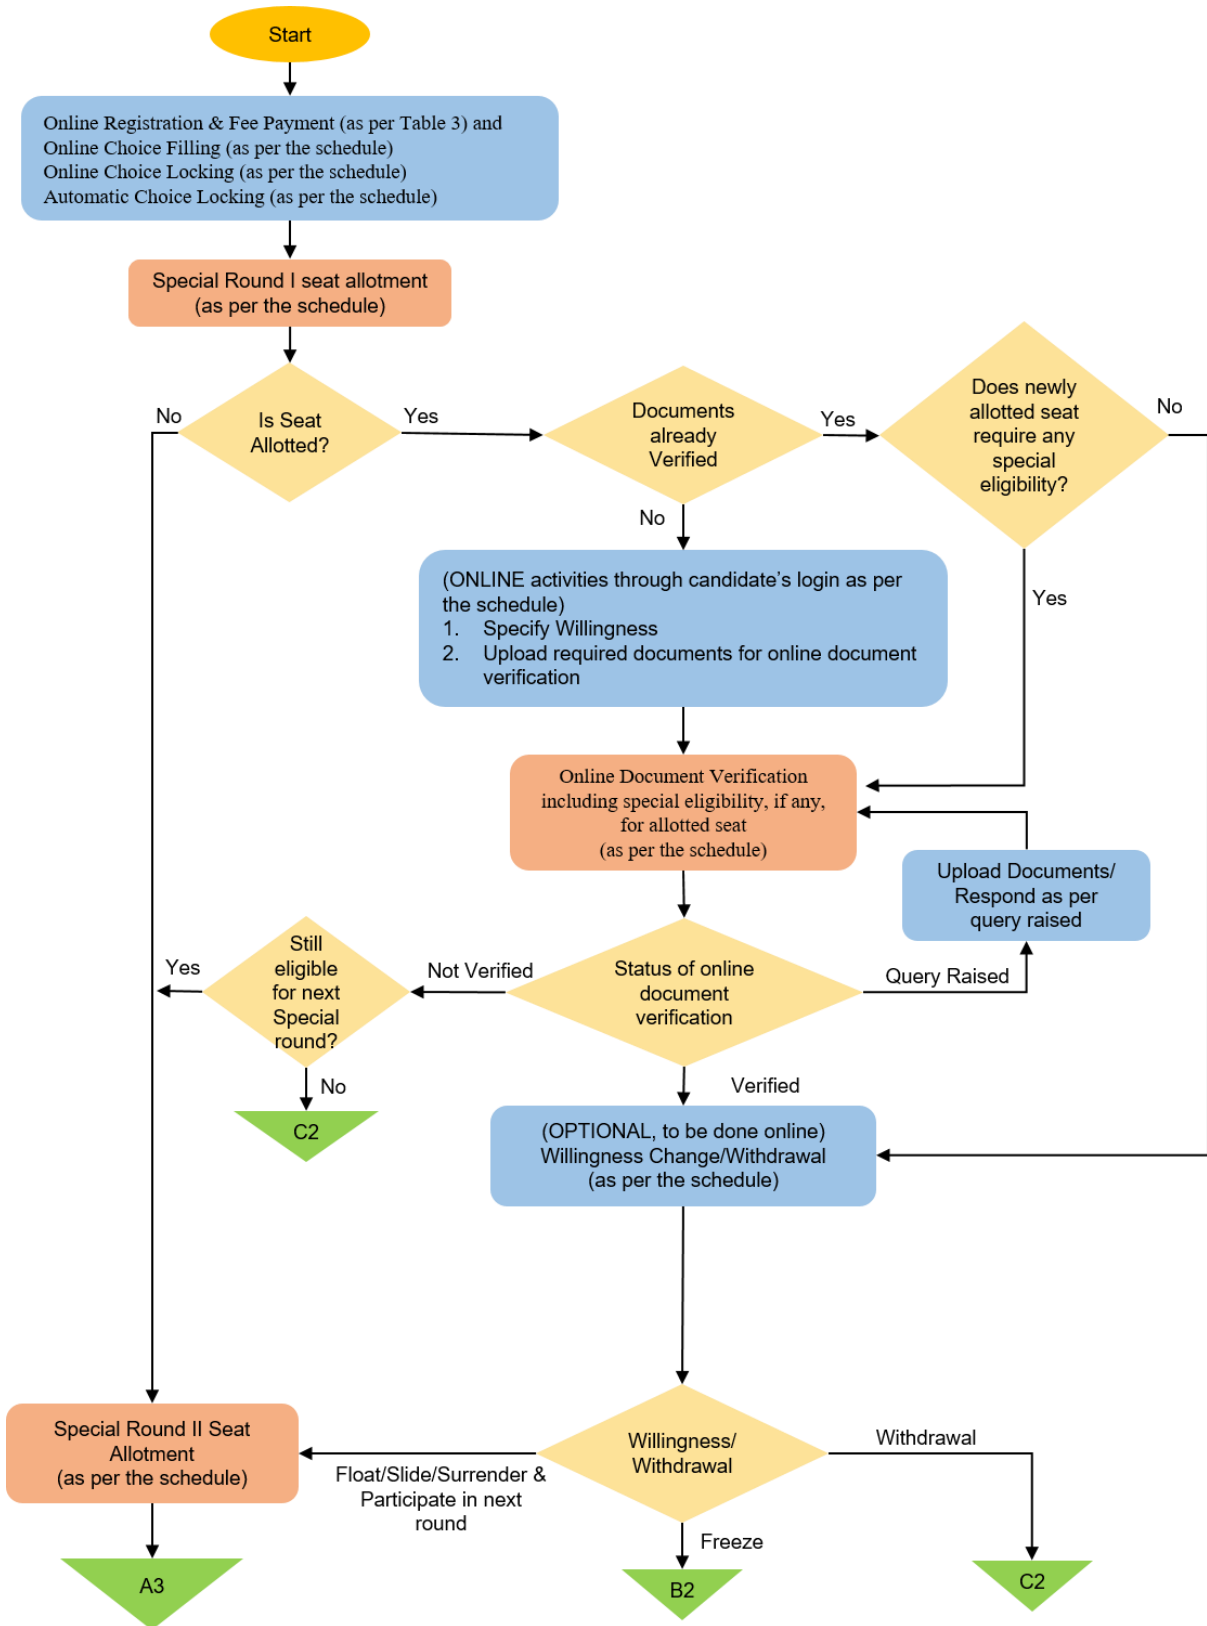

Flowchart for Regular Rounds

Important Note: After the Regular Rounds the candidate may participate in the SR or/and NSR with new registration & new choice list or physically report at FAI as per the schedule.

Flowchart for Special Rounds

Important Note: After the Special Rounds the candidate may participate in the NSR with new registration & new choice list or physically report at FAI as per the schedule.

Flowchart for National Spot Round

Important Note: After the NSR, the candidate is required to physically report at FAI as per the schedule.

Disclaimer:

The above flowcharts are merely a pictorial representation of different activities. Candidates are requested to refer the information brochure thoroughly.