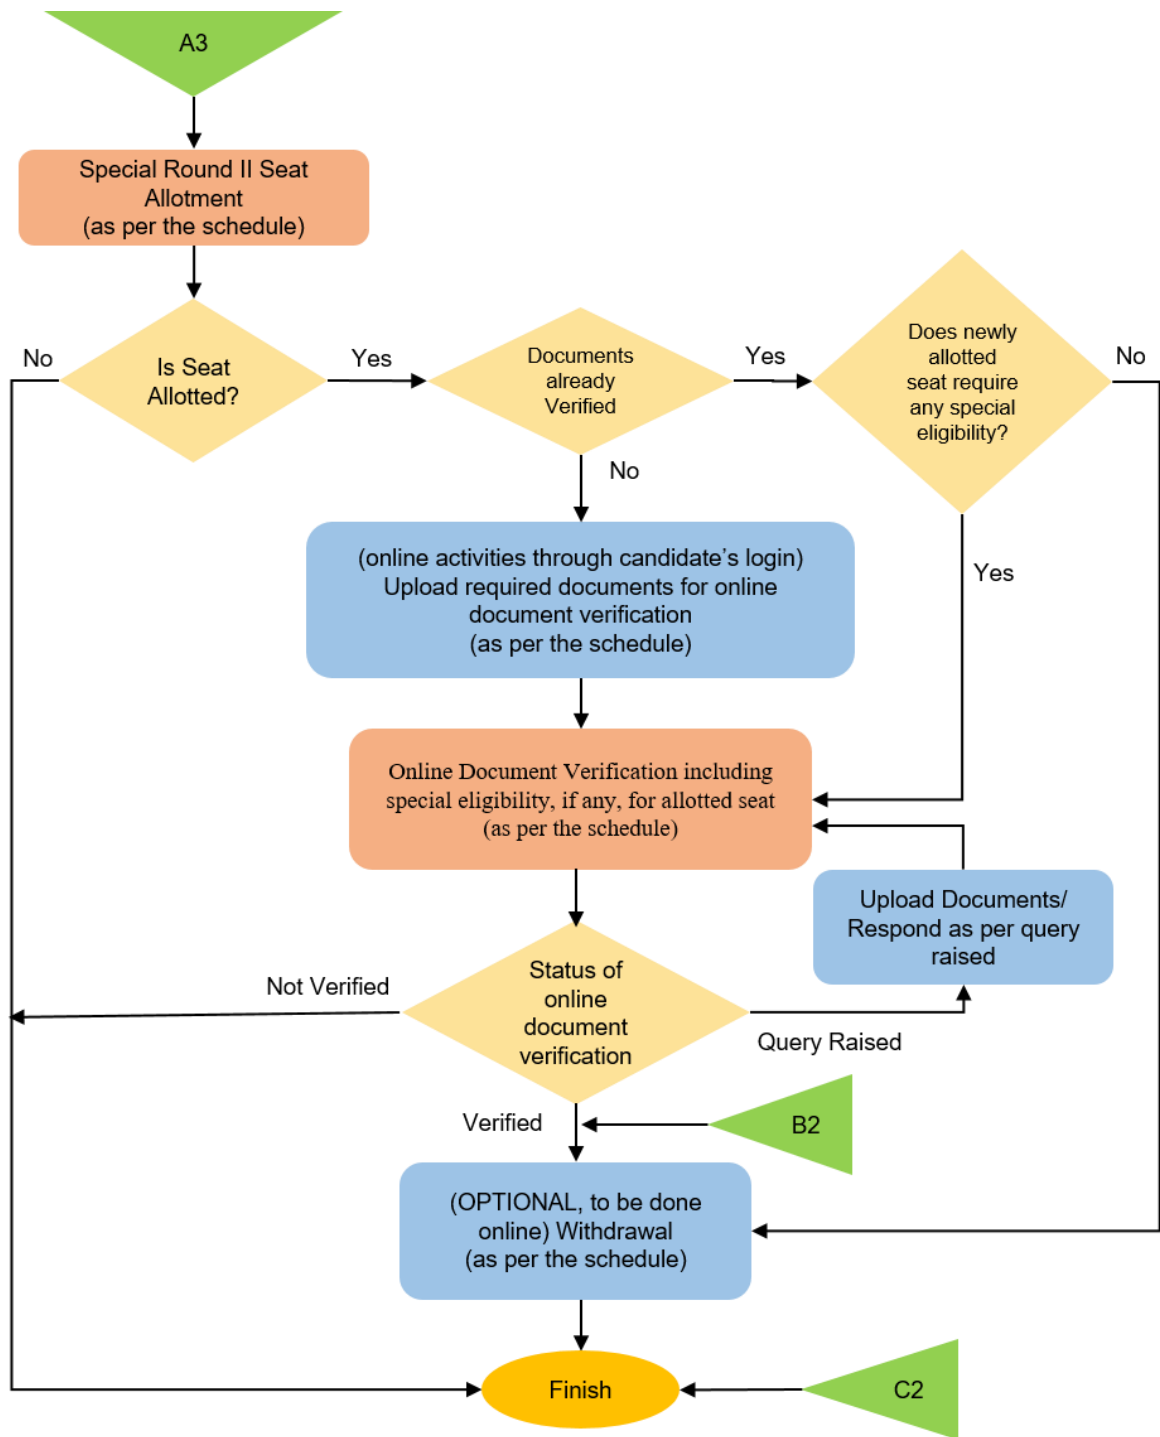

Flowchart for Regular Rounds

Important Note: After the Regular Rounds the candidate may participate in the SR or/and NSR with new registration & new choice list or physically report at FAI as per the schedule.

Flowchart for Special Rounds

Important Note: After the Special Rounds the candidate may participate in the NSR with new registration & new choice list or physically report at FAI as per the schedule.

Flowchart for National Spot Round

Important Note: After the NSR, the candidate is required to physically report at FAI as per the schedule.

Disclaimer:

The above flowcharts are merely a pictorial representation of different activities. Candidates are requested to refer the information brochure thoroughly.