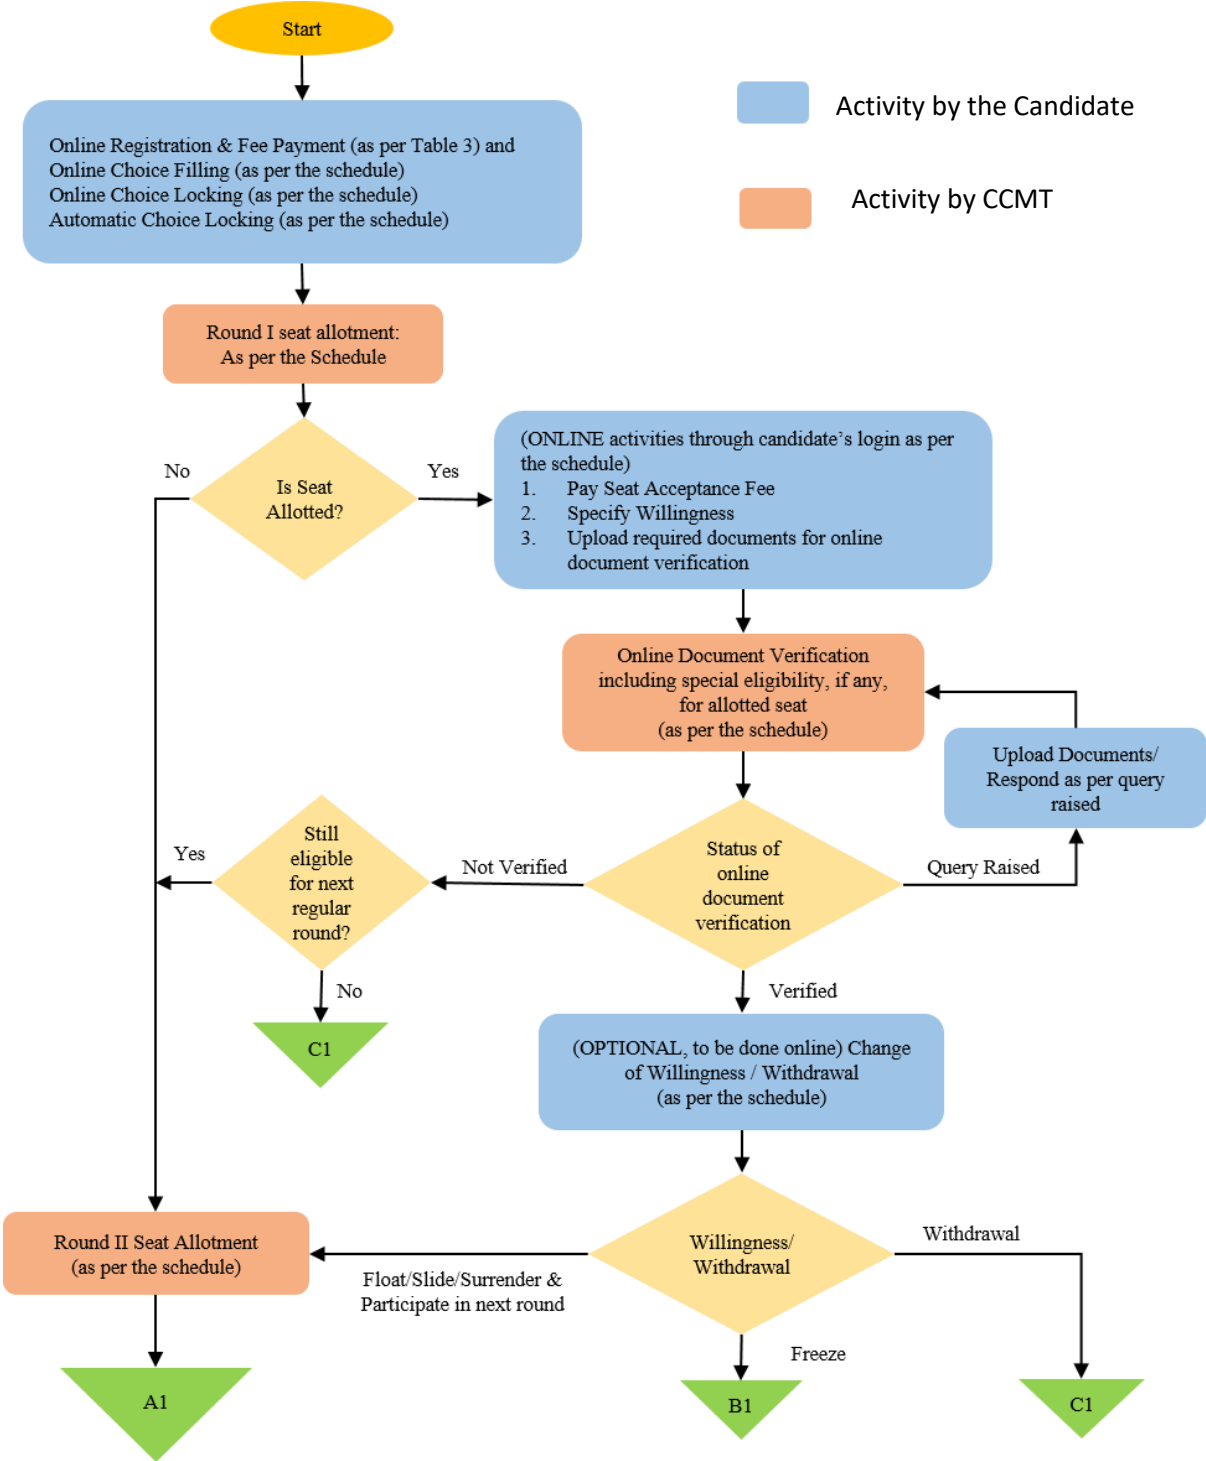

Flowchart for Regular Rounds

Important Note: After the Regular Rounds the candidate may participate in the SR or/and NSR with new registration & new choice list or physically report at FAI as per the schedule.

Flowchart for Special Rounds

Important Note: After the Special Rounds the candidate may participate in the NSR with new registration & new choice list or physically report at FAI as per the schedule.

Flowchart for National Spot Round

Important Note: After the NSR, the candidate is required to physically report at FAI as per the schedule.

Disclaimer:

The above flowcharts are merely a pictorial representation of different activities. Candidates are requested to refer the information brochure thoroughly.